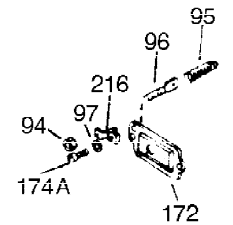

Ref #	Part Number	Qty	Description
62	650760	1	Screw, 8-32 x 3/8"
172	28425	1	Valve Cover
262	29747B	2	Screw, Torx T-40, 5/16-24 x 21/32"
295	35857	1	Fuel Shut-Off Valve
370C	35703	1	Throttle Decal
370D	34704	1	Instruction Decal