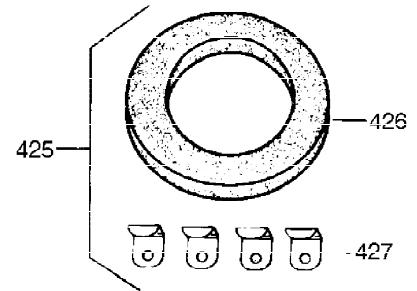

**OPTIONAL
STARTER MUFF KIT**

730571

Can be used on H50-60 with
stamped steel starter.