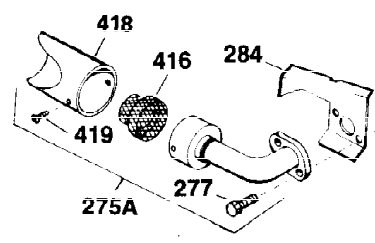

**OPTIONAL SPARK ARREST
MUFFLER**