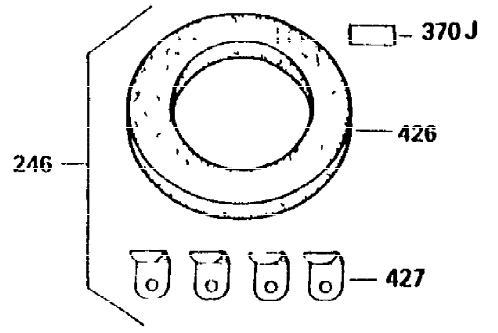

**OPTIONAL
STARTER MUFF KIT**