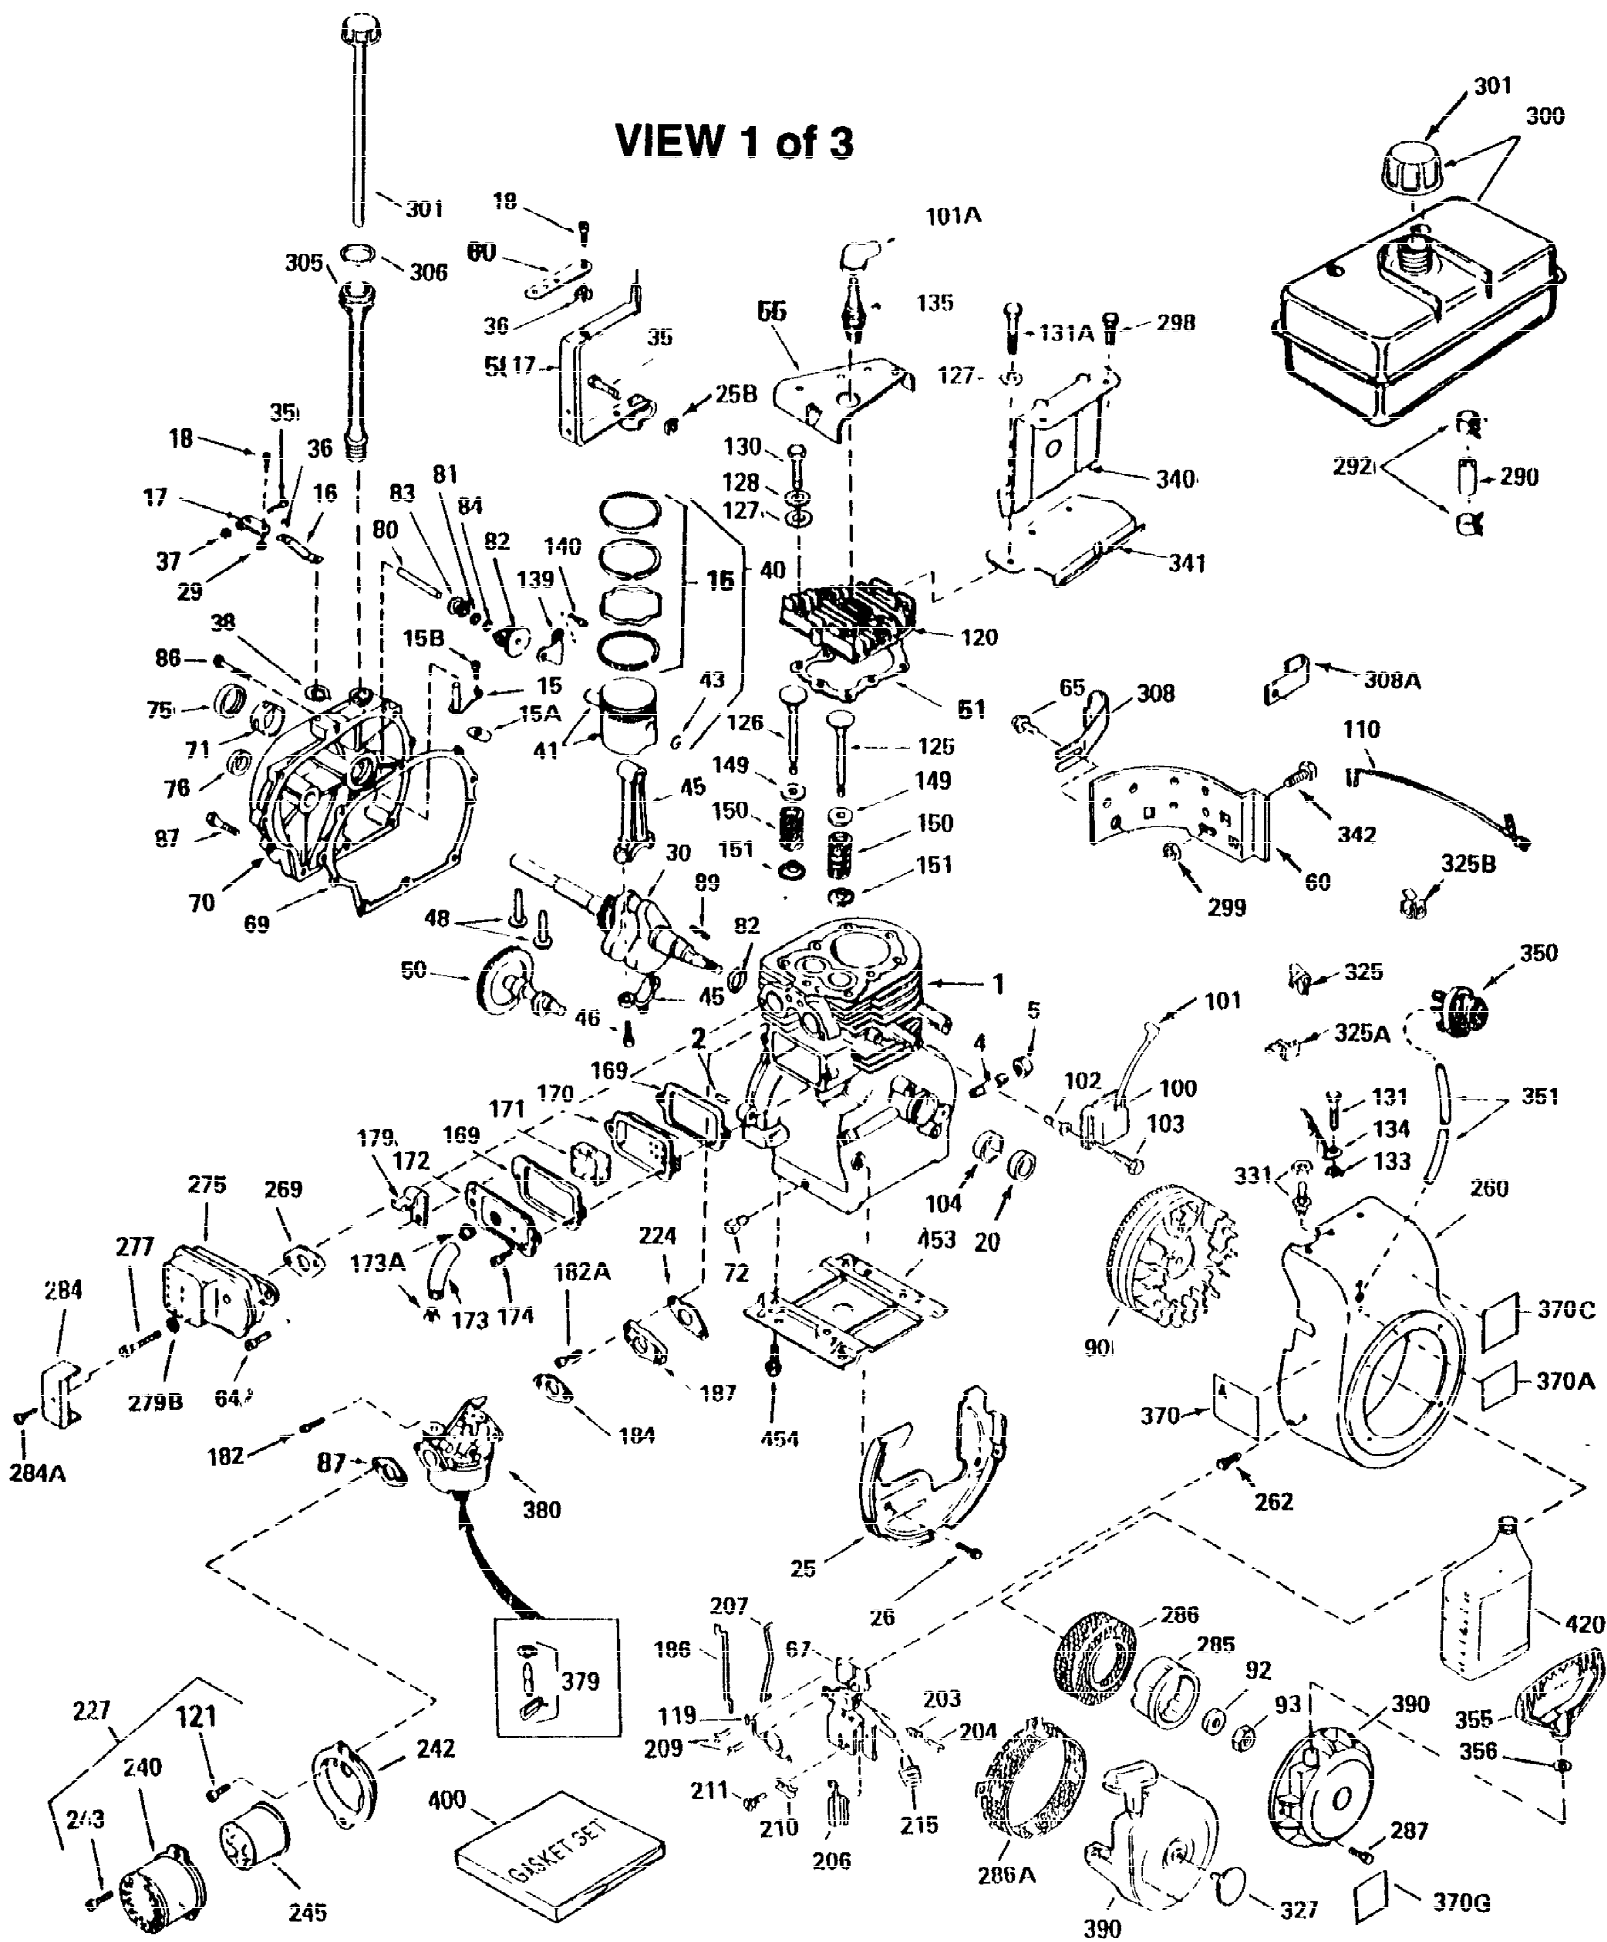

ILLUSTRATION SHOWS TYPICAL PARTS ONLY. ORDER BY PART NUMBER, PARTS NOT LISTED ARE SUPPLIED BY OEM.

VIEW 1 of 3

Ref #	Part Number	Qty	Description
1	34919B	1	Cylinder (Incl. 2, 20 & 72)
2	27652	2	Dowel Pin
15B	650494	1	Screw, 6-40 x 5/16"
15	30699C	1	Governor Rod (Incl. 15A & 15B)
15A	30700	1	Governor Yoke
16	32326A	1	Governor Lever
16A	30205	1	Governor Bracket
18	650548	1	Screw, 8-32 x 5/16"
20	32630	1	Oil Seal
25	29536	1	Blower Housing Baffle
26	650561	2	Screw, 1/4-20 x 5/8"
30	35190	1	Crankshaft
35	29826	1	Screw, 10-32 x 3/4"
36	29918	1	Lock Washer
37	29216	1	Lock Nut, 10-32
38	29642	1	Retaining Ring
40	34531	1	Piston, Pin & Ring Set (Std.)
40	34532	1	Piston, Pin & Ring Set (.010" OS)
40	34533	1	Piston, Pin & Ring Set (.020" OS)
41	33312B	1	Piston & Pin Ass'y. (Std.) (Incl. 43)
41	33313B	1	Piston & Pin Ass'y. (.010" OS) (Incl. 43)
41	33314B	1	Piston & Pin Ass'y. (.020" OS) (Incl. 43)
42	34854	1	Ring Set (Std.)
42	34855	1	Ring Set (.010" OS)
42	34856	1	Ring Set (.020" OS)
43	27888	2	Piston Pin Retaining Ring
45	31380C	1	Connecting Rod Ass'y. (Incl. 46)
46	650662C	2	Connecting Rod Bolt
48	34034	2	Valve Lifter
50	32115	1	Camshaft (MCR)
60	30622A	1	Blower Housing Extension
65	650128	1	Screw, 10-24 x 1/2"
69	30684	1	* Cylinder Cover Gasket
70	31303C	1	Cylinder Cover (Incl. 71, 75 & 80)
71	31546	1	Crankshaft Bushing
72	27642	2	Oil Drain Plug
75	28427	1	Oil Seal
80	31845	1	Governor Shaft
81	30590A	1	Washer
82	30591	1	Governor Gear Ass'y. (Incl. 81)
83	30588A	1	Governor Spool
84	29193	1	Retaining Ring
86	650488	7	Screw, 1/4-20 x 1-1/4"
87	650493	1	Screw, 1/4-20 x 1-3/4"
89	32589	1	Flywheel Key
90	611084	1	Flywheel
92	650815	1	Belleville Washer
93	8116	1	Flywheel Nut
100	34443A	1	Solid State Ignition
102	650872	2	Solid State Mounting Stud
103	650814	2	Screw, Torx T-15, 10-24 x 1"
110	31902	1	Ground Wire
119	28938C	1	* Cylinder Head Gasket
120	30938A	1	Cylinder Head (Incl. 3 of 130)
125	27880A	1	Exhaust Valve (1/32" OS)(Incl. 151)