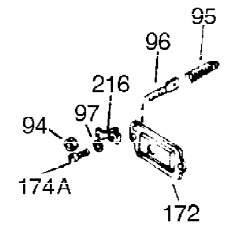

**OPTIONAL 110-120
VOLT STARTER
MOTOR KIT**