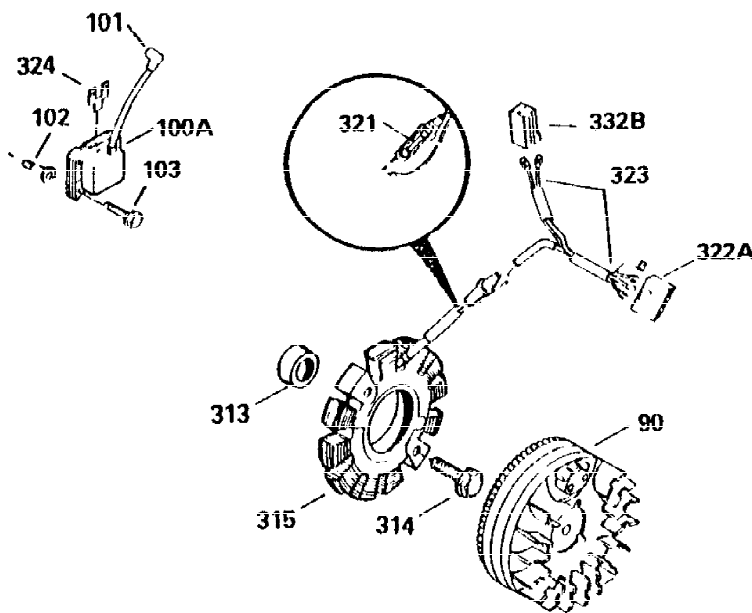

ILLUSTRATION SHOWS TYPICAL PARTS ONLY. ORDER BY PART NUMBER. PARTS NOT LISTED ARE SUPPLIED BY OEM.

VIEW 2 of 3

OPTIONAL SPARK ARREST MUFFLER

Ref #	Part Number	Qty	Description
16A	30205	1	Governor Bracket
42	34854	1	Ring Set (Std.)
42	34855	1	Ring Set (.010" OS)
42	34856	1	Ring Set (.020" OS)
94	33450	1	Lock Nut 10-32
95	30886A	1	Extension Spring
96	30845A	1	R.P.M. Adjusting Bolt
97A	650979	1	Lock Washer
149A	35862	1	Valve Spring Cap
172	28425	1	Valve Cover
174	650128	1	Screw, 10-24 x 1/2"
174A	650597	1	Screw, 10-24 x 5/8"
238	28820	2	Screw, 10-32 x 1/2"
239	27272A	1	* Air Cleaner Gasket
250	31715	1	Air Cleaner Cover
262	29747B	2	Screw, Torx T-40, 5/16-24 x 21/32"
265	30939A	1	Cylinder Head Cover
272	30196	2	Screw, 5/16-18 x 3/4"
273	34712	1	Carburetor Flange
277A	30196	1	Screw, 5/16-18 x 3/4"
298	650665	2	Screw, 1/4-15 x 3/4"
307	35499	1	"O" Ring
310	35555	1	Dipstick
370B	35274	1	Instruction Decal

**STANDARD POINT
 IGNITION**

SOLID STATE

Ref #	Part Number	Qty	Description
16A	30205	1	Governor Bracket
42	34854	1	Ring Set (Std.)
42	34855	1	Ring Set (.010" OS)
42	34856	1	Ring Set (.020" OS)
90	611084	1	Flywheel
94	33450	1	Lock Nut 10-32
97A	650979	1	Lock Washer
99	32328	1	Control Bracket
102	650872	2	Solid State Mounting Stud
103	650814	2	Screw, Torx T-15, 10-24 x 1"
149A	35862	1	Valve Spring Cap
172	28425	1	Valve Cover
173	35350	1	Breather Tube
174A	650597	1	Screw, 10-24 x 5/8"
238	28820	2	Screw, 10-32 x 1/2"
239	27272A	1	* Air Cleaner Gasket
250	31715	1	Air Cleaner Cover
265	30939A	1	Cylinder Head Cover
272	30196	2	Screw, 5/16-18 x 3/4"
273	34712	1	Carburetor Flange
307	35499	1	"O" Ring
310	35555	1	Dipstick