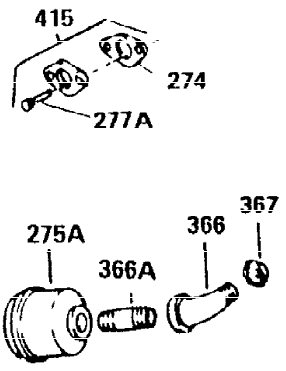

Ref #	Part Number	Qty	Description
342	650561	1	Screw, 1/4-20 x 5/8"
370	36261	1	Instruction Decal
380	632230	1	Carburetor (Incl. 184)
390	590688	1	Rewind Starter
400	36454	1	* Gasket Set (Incl. items marked PK i n notes) Incl. part #'s 27896A (2), 27915A (1), 30684 (1), 31688A (1), 35865 (1),
420	730225	1	SAE 30 4-Cycle Engine Oil (Quart)
453	29538	1	Engine Mounting Base
454	650542	4	Screw, 5/16-18 x 3/4"

ILLUSTRATION SHOWS TYPICAL PARTS ONLY. ORDER BY PART NUMBER. PARTS NOT LISTED ARE SUPPLIED BY OEM.

VIEW 2 of 3

OPTIONAL SPARK ARREST MUFFLER

Ref #	Part Number	Qty	Description
16A	30205	1	Governor Bracket
42	34854	1	Ring Set (Std.)
42	34855	1	Ring Set (.010" OS)
42	34856	1	Ring Set (.020" OS)
94	33450	1	Lock Nut 10-32
95	30886A	1	Extension Spring
96	30845A	1	R.P.M. Adjusting Bolt
97A	650979	1	Lock Washer
149A	35862	1	Valve Spring Cap
172	28425	1	Valve Cover
174	650128	1	Screw, 10-24 x 1/2"
174A	650597	1	Screw, 10-24 x 5/8"
238	28820	2	Screw, 10-32 x 1/2"
239	27272A	1	* Air Cleaner Gasket
250	31715	1	Air Cleaner Cover
262	29747B	2	Screw, Torx T-40, 5/16-24 x 21/32"
265	30939A	1	Cylinder Head Cover
272	30196	2	Screw, 5/16-18 x 3/4"
273	34712	1	Carburetor Flange
277A	30196	1	Screw, 5/16-18 x 3/4"
298	650665	2	Screw, 1/4-15 x 3/4"
307	35499	1	"O" Ring
310	35555	1	Dipstick
370B	35274	1	Instruction Decal