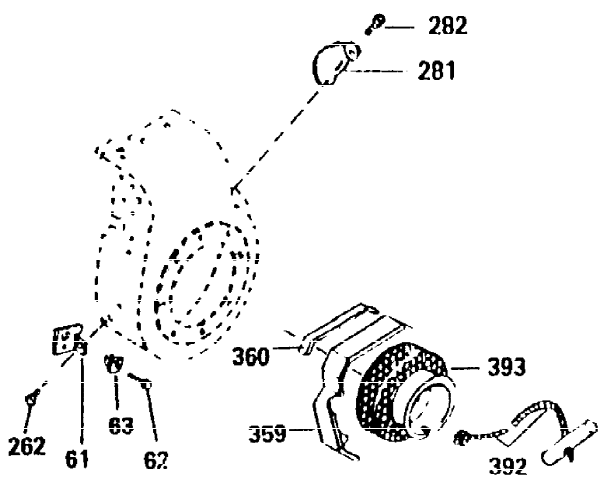

ILLUSTRATION SHOWS TYPICAL PARTS ONLY. ORDER BY PART NUMBER. PARTS NOT LISTED ARE SUPPLIED BY OEM.

VIEW 2 of 3

OPTIONAL SPARK ARREST MUFFLER