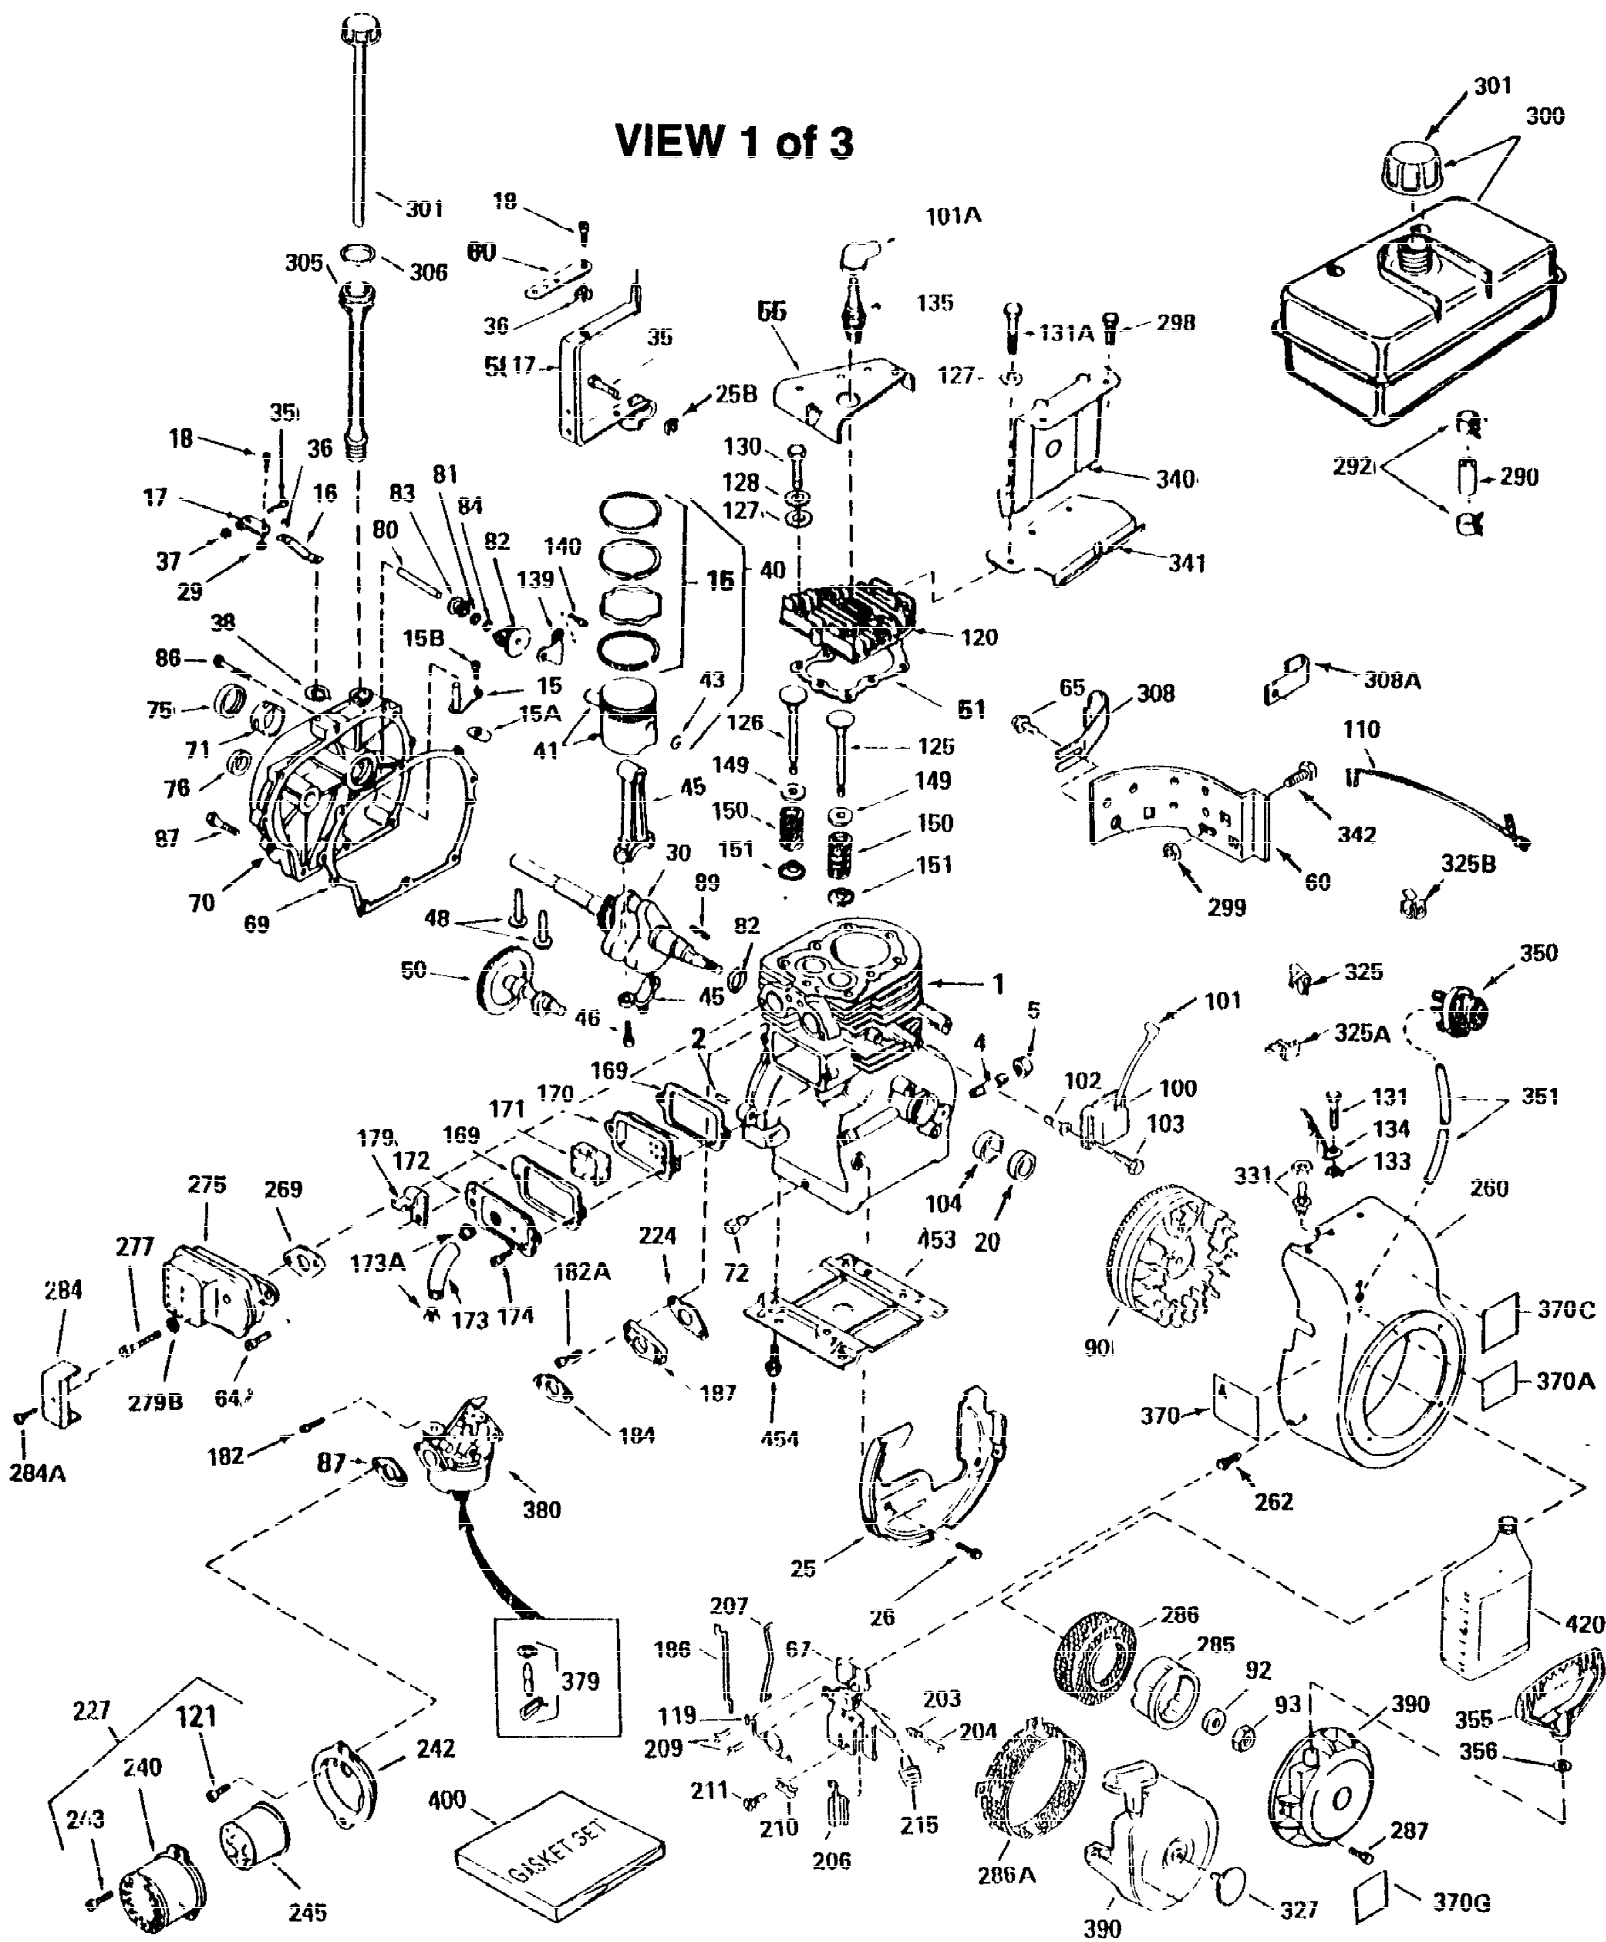

ILLUSTRATION SHOWS TYPICAL PARTS ONLY. ORDER BY PART NUMBER, PARTS NOT LISTED ARE SUPPLIED BY OEM.

VIEW 1 of 3

Ref #	Part Number	Qty	Description
1	34919B	1	Cylinder (Incl. 2, 20 & 72)
2	27652	2	Dowel Pin
15A	30700	1	Governor Yoke
15	30699C	1	Governor Rod (Incl. 15A & 15B)
15B	650494	1	Screw, 6-40 x 5/16"
16A	30205	1	Governor Bracket
16	32326A	1	Governor Lever
18	650548	1	Screw, 8-32 x 5/16"
20	32630	1	Oil Seal
25	29536	1	Blower Housing Baffle
26	650561	2	Screw, 1/4-20 x 5/8"
30	35213	1	Crankshaft
35	29826	1	Screw, 10-32 x 3/4"
36	29918	1	Lock Washer
37	29216	1	Lock Nut, 10-32
38	29642	1	Retaining Ring
40	34531	1	Piston, Pin & Ring Set (Std.)
40	34532	1	Piston, Pin & Ring Set (.010" OS)
40	34533	1	Piston, Pin & Ring Set (.020" OS)
41	33312B	1	Piston & Pin Ass'y. (Std.) (Incl. 43)
41	33313B	1	Piston & Pin Ass'y. (.010" OS) (Incl. 43)
41	33314B	1	Piston & Pin Ass'y. (.020" OS) (Incl. 43)
42	34854	1	Ring Set (Std.)
42	34855	1	Ring Set (.010" OS)
42	34856	1	Ring Set (.020" OS)
43	27888	2	Piston Pin Retaining Ring
45	31380C	1	Connecting Rod Ass'y. (Incl. 46)
46	650662C	2	Connecting Rod Bolt
48	34034	2	Valve Lifter
50	32115	1	Camshaft (MCR)
60	30622A	1	Blower Housing Extension
65	650128	1	Screw, 10-24 x 1/2"
69	30684	1	* Cylinder Cover Gasket
70	31303C	1	Cylinder Cover (Incl. 71, 75 & 80)
71	31546	1	Crankshaft Bushing
72	27642	2	Oil Drain Plug
75	28427	1	Oil Seal
80	31845	1	Governor Shaft
81	30590A	1	Washer
82	30591	1	Governor Gear Ass'y. (Incl. 81)
83	30588A	1	Governor Spool
84	29193	1	Retaining Ring
86	650488	7	Screw, 1/4-20 x 1-1/4"
87	650493	1	Screw, 1/4-20 x 1-3/4"
89	32589	1	Flywheel Key
90	611084	1	Flywheel
92	650815	1	Belleville Washer
93	8116	1	Flywheel Nut
97A	650979	1	Lock Washer
100	34443A	1	Solid State Ignition
102	650872	2	Solid State Mounting Stud
103	650814	2	Screw, Torx T-15, 10-24 x 1"
119	36445	1	* Cylinder Head Gasket
120	36446	1	Cylinder Head (Incl. 3 of 131)
125	27878A	1	Exhaust Valve (Std.) (Incl. 151)