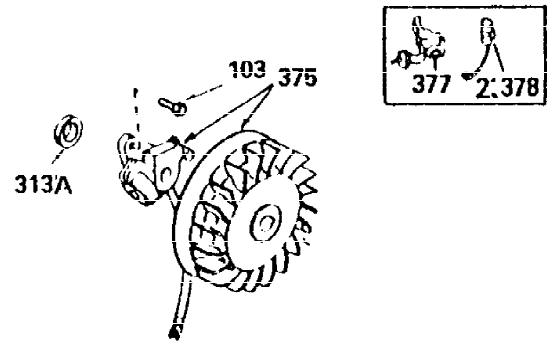

ILLUSTRATION SHOWS TYPICAL PARTS ONLY. ORDER BY PART NUMBER. PARTS NOT LISTED ARE SUPPLIED BY OEM.

VIEW 2 of 3

OPTIONAL SPARK ARREST MUFFLER

Ref #	Part Number	Qty	Description
16A	30205	1	Governor Bracket
42	34854	1	Ring Set (Std.)
42	34855	1	Ring Set (.010" OS)
42	34856	1	Ring Set (.020" OS)
94	33450	1	Lock Nut 10-32
95	30886A	1	Extension Spring
96	30845A	1	R.P.M. Adjusting Bolt
97A	650979	1	Lock Washer
149A	35862	1	Valve Spring Cap
172	28425	1	Valve Cover
174	650128	1	Screw, 10-24 x 1/2"
174A	650597	1	Screw, 10-24 x 5/8"
238	28820	2	Screw, 10-32 x 1/2"
239	27272A	1	* Air Cleaner Gasket
250	31715	1	Air Cleaner Cover
262	29747B	2	Screw, Torx T-40, 5/16-24 x 21/32"
265	30939A	1	Cylinder Head Cover
272	30196	2	Screw, 5/16-18 x 3/4"
273	34712	1	Carburetor Flange
277A	30196	1	Screw, 5/16-18 x 3/4"
298	650665	2	Screw, 1/4-15 x 3/4"
307	35499	1	"O" Ring
310	35555	1	Dipstick
370B	35274	1	Instruction Decal

**STANDARD POINT
 IGNITION**

SOLID STATE

Ref #	Part Number	Qty	Description
16A	30205	1	Governor Bracket
42	34854	1	Ring Set (Std.)
42	34855	1	Ring Set (.010" OS)
42	34856	1	Ring Set (.020" OS)
90	611084	1	Flywheel
94	33450	1	Lock Nut 10-32
97A	650979	1	Lock Washer
99	32328	1	Control Bracket
102	650872	2	Solid State Mounting Stud
103	650814	2	Screw, Torx T-15, 10-24 x 1"
149A	35862	1	Valve Spring Cap
172	28425	1	Valve Cover
173	35350	1	Breather Tube
174A	650597	1	Screw, 10-24 x 5/8"
238	28820	2	Screw, 10-32 x 1/2"
239	27272A	1	* Air Cleaner Gasket
250	31715	1	Air Cleaner Cover
265	30939A	1	Cylinder Head Cover
272	30196	2	Screw, 5/16-18 x 3/4"
273	34712	1	Carburetor Flange
307	35499	1	"O" Ring
310	35555	1	Dipstick