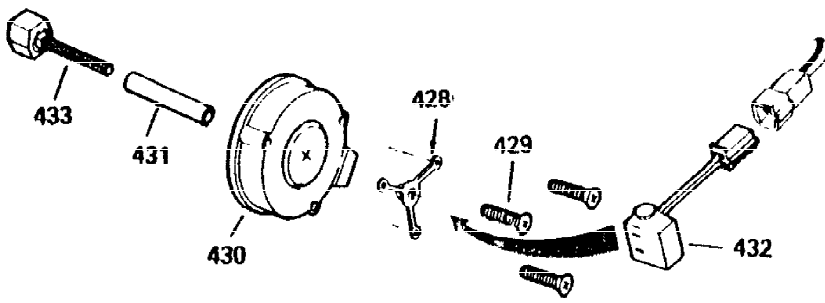

ILLUSTRATION SHOWS TYPICAL PARTS ONLY. ORDER BY PART NUMBER. PARTS NOT LISTED ARE SUPPLIED BY OEM.

VIEW 2 of 3

OPTIONAL SPARK ARREST MUFFLER

Ref #	Part Number	Qty	Description
16A	30205	1	Governor Bracket
42	34854	1	Ring Set (Std.)
42	34855	1	Ring Set (.010" OS)
42	34856	1	Ring Set (.020" OS)
94	33450	1	Lock Nut 10-32
95	30886A	1	Extension Spring
96	30845A	1	R.P.M. Adjusting Bolt
97A	650979	1	Lock Washer
149A	35862	1	Valve Spring Cap
172	28425	1	Valve Cover
174	650128	1	Screw, 10-24 x 1/2"
174A	650597	1	Screw, 10-24 x 5/8"
238	28820	2	Screw, 10-32 x 1/2"
239	27272A	1	* Air Cleaner Gasket
250	31715	1	Air Cleaner Cover
262	29747B	2	Screw, Torx T-40, 5/16-24 x 21/32"
265	30939A	1	Cylinder Head Cover
272	30196	2	Screw, 5/16-18 x 3/4"
273	34712	1	Carburetor Flange
277A	30196	1	Screw, 5/16-18 x 3/4"
298	650665	2	Screw, 1/4-15 x 3/4"
307	35499	1	"O" Ring
310	35555	1	Dipstick
370B	35274	1	Instruction Decal

**STANDARD POINT
 IGNITION**

SOLID STATE

Ref #	Part Number	Qty	Description
16A	30205	1	Governor Bracket
42	34854	1	Ring Set (Std.)
42	34855	1	Ring Set (.010" OS)
42	34856	1	Ring Set (.020" OS)
90	611084	1	Flywheel
94	33450	1	Lock Nut 10-32
97A	650979	1	Lock Washer
99	32328	1	Control Bracket
102	650872	2	Solid State Mounting Stud
103	650814	2	Screw, Torx T-15, 10-24 x 1"
149A	35862	1	Valve Spring Cap
172	28425	1	Valve Cover
173	35350	1	Breather Tube
174A	650597	1	Screw, 10-24 x 5/8"
238	28820	2	Screw, 10-32 x 1/2"
239	27272A	1	* Air Cleaner Gasket
250	31715	1	Air Cleaner Cover
265	30939A	1	Cylinder Head Cover
272	30196	2	Screw, 5/16-18 x 3/4"
273	34712	1	Carburetor Flange
307	35499	1	"O" Ring
310	35555	1	Dipstick