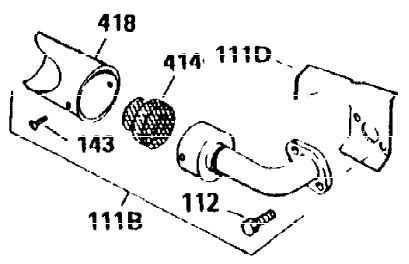

Ref #	Part Number	Qty	Description
342	650561	1	Screw, 1/4-20 x 5/8"
370	36261	1	Instruction Decal
380	632230	1	Carburetor (Incl. 184)
390	590688	1	Rewind Starter
400	36454	1	* Gasket Set (Incl. items marked PK i n notes) Incl. part #'s 27896A (2), 27915A (1), 30684 (1), 31688A (1), 35865 (1),
420	730225	1	SAE 30 4-Cycle Engine Oil (Quart)
453	29538	1	Engine Mounting Base
454	650542	4	Screw, 5/16-18 x 3/4"

ILLUSTRATION SHOWS TYPICAL PARTS ONLY. ORDER BY PART NUMBER. PARTS NOT LISTED ARE SUPPLIED BY OEM.

VIEW 2 of 3

OPTIONAL SPARK ARREST MUFFLER

Ref #	Part Number	Qty	Description
16A	30205	1	Governor Bracket
42	34854	1	Ring Set (Std.)
42	34855	1	Ring Set (.010" OS)
42	34856	1	Ring Set (.020" OS)
94	33450	1	Lock Nut 10-32
95	30886A	1	Extension Spring
96	30845A	1	R.P.M. Adjusting Bolt
97A	650979	1	Lock Washer
149A	35862	1	Valve Spring Cap
172	28425	1	Valve Cover
174	650128	1	Screw, 10-24 x 1/2"
174A	650597	1	Screw, 10-24 x 5/8"
238	28820	2	Screw, 10-32 x 1/2"
239	27272A	1	* Air Cleaner Gasket
250	31715	1	Air Cleaner Cover
262	29747B	2	Screw, Torx T-40, 5/16-24 x 21/32"
265	30939A	1	Cylinder Head Cover
272	30196	2	Screw, 5/16-18 x 3/4"
273	34712	1	Carburetor Flange
277A	30196	1	Screw, 5/16-18 x 3/4"
298	650665	2	Screw, 1/4-15 x 3/4"
307	35499	1	"O" Ring
310	35555	1	Dipstick
370B	35274	1	Instruction Decal