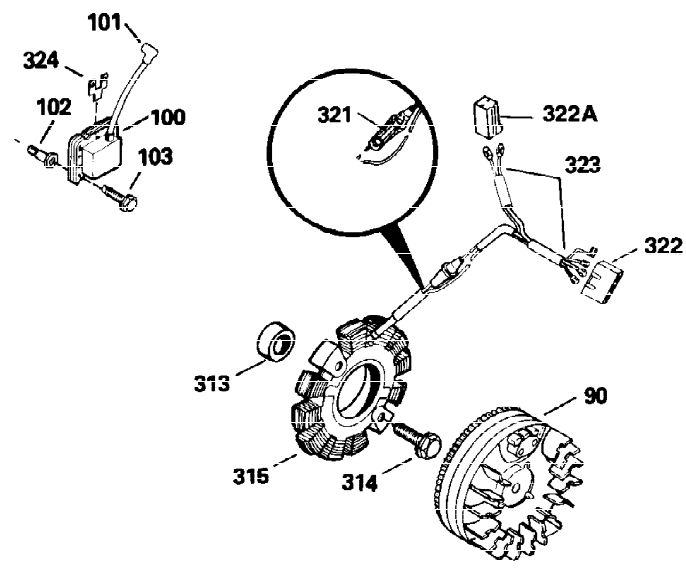

SOLID STATE