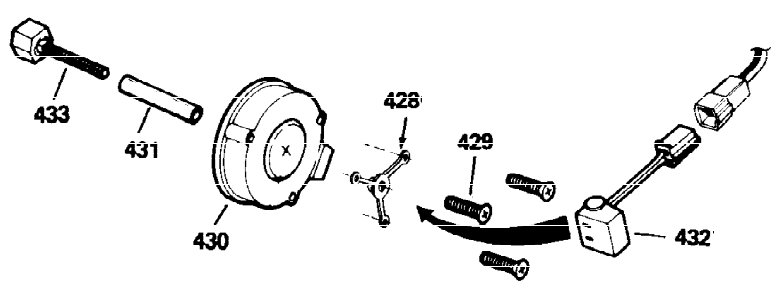

**ADD-ON ALTERNATOR
AC LIGHTING OR DC CHARGING**