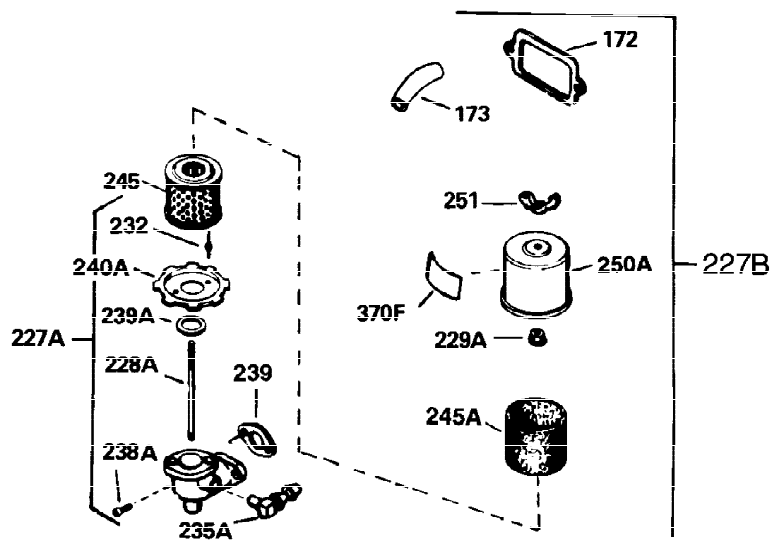

**ADD-ON ALTERNATOR
AC LIGHTING OR DC CHARGING**