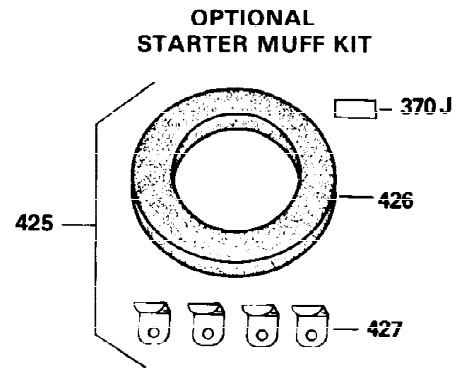

Ref #	Part Number	Qty	Description
298	650665	2	Screw, 1/4-15 x 3/4"
300	34186A	1	Fuel Tank (Incl. 292 & 301)
301	35355	1	Fuel Cap
307	29673	1	Oil Fill Plug Gasket
310	35942	1	Oil Fill Plug (Incl. 307)
325	29443	1	Wire Clip
327	35392	1	Starter Plug
340	34159	1	Fuel Tank Bracket
341	34158	1	Fuel Tank Bracket
342	650561	1	Screw, 1/4-20 x 5/8"
370A	550223	1	Name Decal
380	632230	1	Carburetor (Incl. 184)
390	590666A	1	Rewind Starter
400	33235A	1	* Gasket Set (Incl. items marked PK i n notes) Incl. part #'s 27272A (2), 27896A (2), 27913A (1), 27915A (2), 28938C (1), 29673 (1), 30684 (1), 31688A (1), 33355A (1), 35865 (1)
420	730225	1	SAE 30 4-Cycle Engine Oil (Quart)
453	29538	1	Engine Mounting Base
454	650542	4	Screw, 5/16-18 x 3/4"

OPTIONAL 110-120  
VOLT STARTER  
MOTOR KIT

OPTIONAL SPARK ARREST  
MUFFLER

Ref #	Part Number	Qty	Description
110	35187	1	Ground Wire
129	650692	2	Screw, 5/16-18 x 1-3/4"
172	28425	1	Valve Cover
262	29747B	2	Screw, Torx T-40, 5/16-24 x 21/32"
274	35865	1	* Exhaust Manifold Gasket
275	32401	1	Muffler
277A	30196	1	Screw, 5/16-18 x 3/4"
277	650694A	1	Screw, 5/16-18 x 2"
370B	35274	1	Instruction Decal
370	36261	1	Instruction Decal

**ADD-ON ALTERNATOR  
 AC LIGHTING OR DC CHARGING**

**OPTIONAL  
 STARTER MUFF KIT**  
 730571  
 Can be used on H50-60 with  
 stamped steel starter.

**SOLID STATE**

Ref #	Part Number	Qty	Description
90	611084	1	Flywheel
100	34443A	1	Solid State Ignition
101	610118	1	Spark Plug Cover
102	650872	2	Solid State Mounting Stud
103	650814	2	Screw, Torx T-15, 10-24 x 1"
129	650692	2	Screw, 5/16-18 x 1-3/4"
172	28425	1	Valve Cover
173	35350	1	Breather Tube
239	27272A	1	* Air Cleaner Gasket
245	30727	1	Air Cleaner Filter
245A	35974	1	Air Cleaner Filter
277A	30196	1	Screw, 5/16-18 x 3/4"