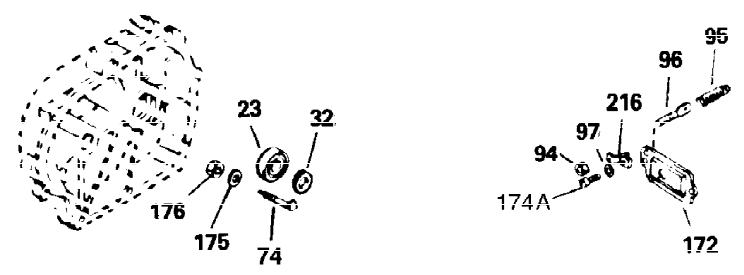

OPTIONAL 110-120
VOLT STARTER
MOTOR KIT

OPTIONAL SPARK ARREST
MUFFLER