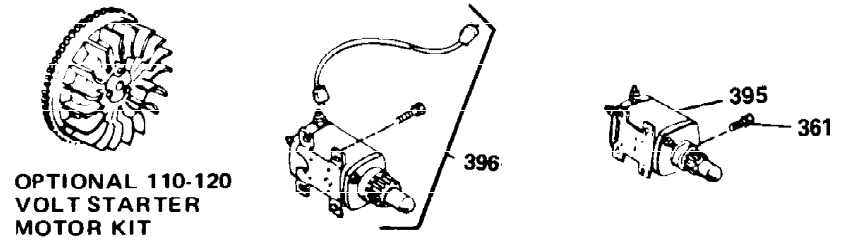

Ref #	Part Number	Qty	Description
342	30063	1	Screw, Torx T-30, 1/4-20 x 1/2"
370A	550223	1	Name Decal
380	632178	1	Carburetor (Incl. 184)
390	590666A	1	Rewind Starter
400	33235A	1	* Gasket Set (Incl. items marked PK i n notes) Incl. part #'s 27272A (2), 27896A (2), 27913A (1), 27915A (2), 28938C (1), 29673 (1), 30684 (1), 31688A (1), 33355A (1), 35865 (1)
420	730225	1	SAE 30 4-Cycle Engine Oil (Quart)
453	29538	1	Engine Mounting Base
454	650542	4	Screw, 5/16-18 x 3/4"