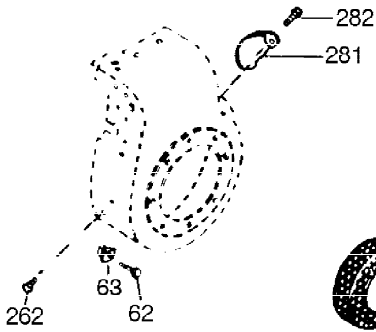

Ref #	Part Number	Qty	Description
342	30063	1	Screw, Torx T-30, 1/4-20 x 1/2"
370K	36695	1	6.0 H.P. Decal
370	36261	1	Identification Decal
380	632178	1	Carburetor (Incl. 184)
390	590732A	1	Rewind Starter
400	36447	1	* Gasket Set (Incl. items marked PK i n notes) Incl. part #'s 26756 (1), 27272A (1), 27896A (2), 27915A (1), 29673 (1), 30684 (1), 31688A (1), 33629 (1), 34912 (1), 35865 (1), 36445 (1)
420	730225	1	SAE 30 4-Cycle Engine Oil (Quart)
453	29538	1	Engine Mounting Base
454	650542	4	Screw, 5/16-18 x 3/4"