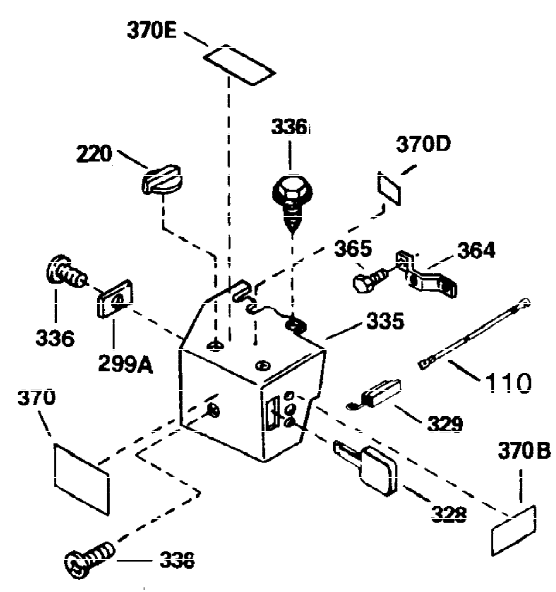

Ref #	Part Number	Qty	Description
342	30063	1	Screw, Torx T-30, 1/4-20 x 1/2"
370C	34704	1	Instruction Decal
370A	35532	1	Name Decal
380	632257	1	Carburetor (Incl. 184)
390	590666A	1	Rewind Starter
400	33235A	1	* Gasket Set (Incl. items marked PK i n notes) Incl. part #'s 27272A (2), 27896A (2), 27913A (1), 27915A (2), 28938C (1), 29673 (1), 30684 (1), 31688A (1), 33355A (1), 35865 (1)
420	730225	1	SAE 30 4-Cycle Engine Oil (Quart)
453	29538	1	Engine Mounting Base
454	650542	4	Screw, 5/16-18 x 3/4"