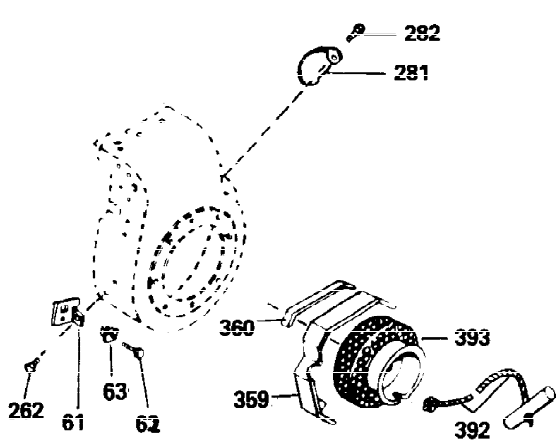

Ref #	Part Number	Qty	Description
342	30063	1	Screw, Torx T-30, 1/4-20 x 1/2"
370C	34704	1	Instruction Decal
370A	35532	1	Name Decal
380	632257	1	Carburetor (Incl. 184)
390	590666A	1	Rewind Starter
400	33235A	1	* Gasket Set (Incl. items marked PK i n notes) Incl. part #'s 27272A (2), 27896A (2), 27913A (1), 27915A (2), 28938C (1), 29673 (1), 30684 (1), 31688A (1), 33355A (1), 35865 (1)
420	730225	1	SAE 30 4-Cycle Engine Oil (Quart)
453	29538	1	Engine Mounting Base
454	650542	4	Screw, 5/16-18 x 3/4"