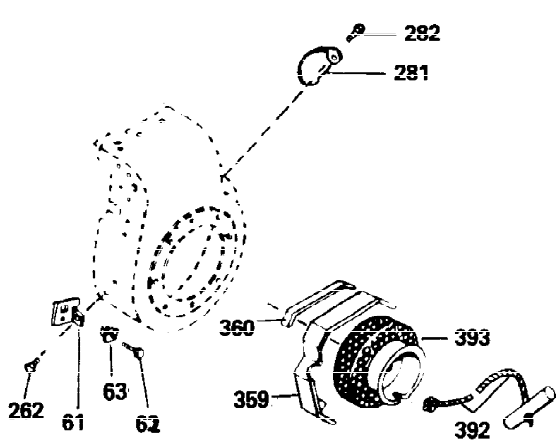

Ref #	Part Number	Qty	Description
341	34823	1	Fuel Tank Bracket
342	30063	1	Screw, Torx T-30, 1/4-20 x 1/2"
370A	550223	1	Name Decal
380	632178	1	Carburetor (Incl. 184)
390	590666A	1	Rewind Starter
400	33235A	1	* Gasket Set (Incl. items marked PK i n notes) Incl. part #'s 27272A (2), 27896A (2), 27913A (1), 27915A (2), 28938C (1), 29673 (1), 30684 (1), 31688A (1), 33355A (1), 35865 (1)
420	730225	1	SAE 30 4-Cycle Engine Oil (Quart)
453	29538	1	Engine Mounting Base
454	650542	4	Screw, 5/16-18 x 3/4"