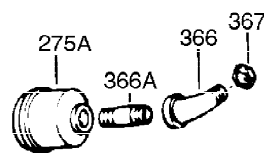

**OPTIONAL 110-120
VOLT STARTER
MOTOR KIT**