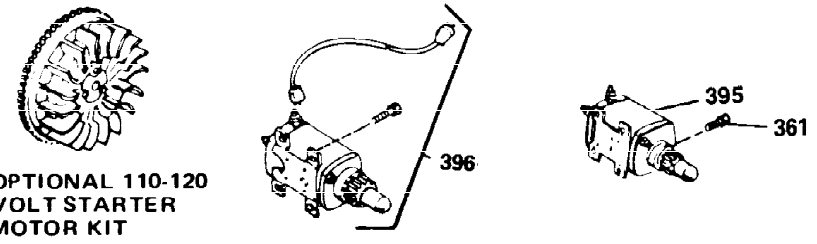

OPTIONAL SPARK ARREST
MUFFLER