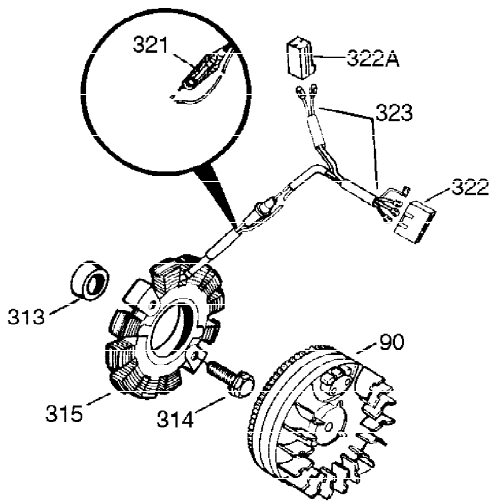

**OPTIONAL
STARTER MUFF KIT**

730571

Can be used on H50-60 with
stamped steel starter.