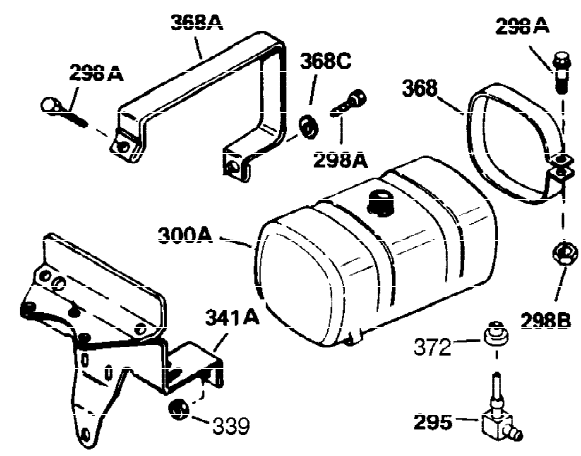

Ref #	Part Number	Qty	Description
400	33235A	1	* Gasket Set (Incl. items marked PK i n notes) Incl. part #'s 27272A (2), 27896A (2), 27913A (1), 27915A (2), 28938C (1), 29673 (1), 30684 (1), 31688A (1), 33355A (1), 35865 (1)
420	730225	1	SAE 30 4-Cycle Engine Oil (Quart)
453	29538	1	Engine Mounting Base
454	650542	4	Screw, 5/16-18 x 3/4"