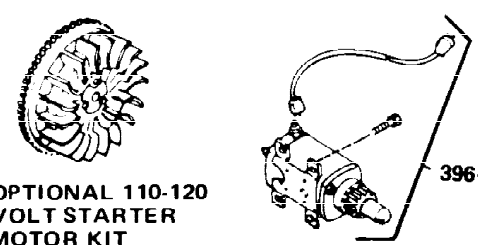

**OPTIONAL 110-120
VOLT STARTER
MOTOR KIT**

**OPTIONAL SPARK ARREST
MUFFLER**