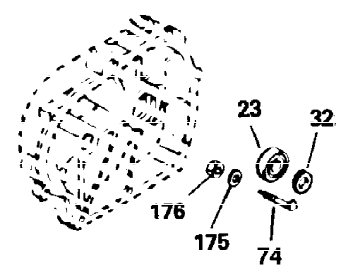

**OPTIONAL 110-120
VOLT STARTER
MOTOR KIT**

**OPTIONAL SPARK ARREST
MUFFLER**