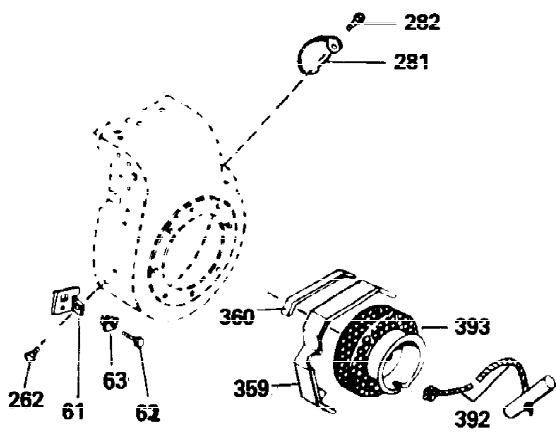

Ref #	Part Number	Qty	Description
400	33235A	1	* Gasket Set (Incl. items marked PK i n notes) Incl. part #'s 27272A (2), 27896A (2), 27913A (1), 27915A (2), 28938C (1), 29673 (1), 30684 (1), 31688A (1), 33355A (1), 35865 (1)
420	730225	1	SAE 30 4-Cycle Engine Oil (Quart)
453	29538	1	Engine Mounting Base
454	650542	4	Screw, 5/16-18 x 3/4"