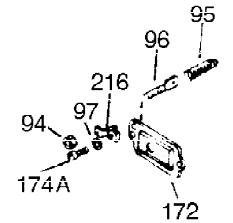

**OPTIONAL 110-120
VOLT STARTER
MOTOR KIT**