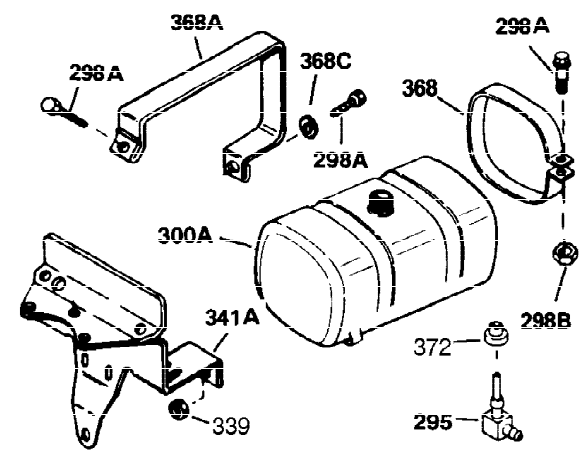

Ref #	Part Number	Qty	Description
327	35392	1	Starter Plug
340	36209	1	Fuel Tank Bracket
341	34823	1	Fuel Tank Bracket
342	30063	1	Screw, Torx T-30, 1/4-20 x 1/2"
370A	550223	1	Name Decal
370C	35344	1	Throttle Decal
380	632230	1	Carburetor (Incl. 184)
390	590666A	1	Rewind Starter
400	33235A	1	* Gasket Set (Incl. items marked PK i n notes) Incl. part #'s 27272A (2), 27896A (2), 27913A (1), 27915A (2), 28938C (1), 29673 (1), 30684 (1), 31688A (1), 33355A (1), 35865 (1)
420	730225	1	SAE 30 4-Cycle Engine Oil (Quart)
453	29538	1	Engine Mounting Base
454	650542	4	Screw, 5/16-18 x 3/4"