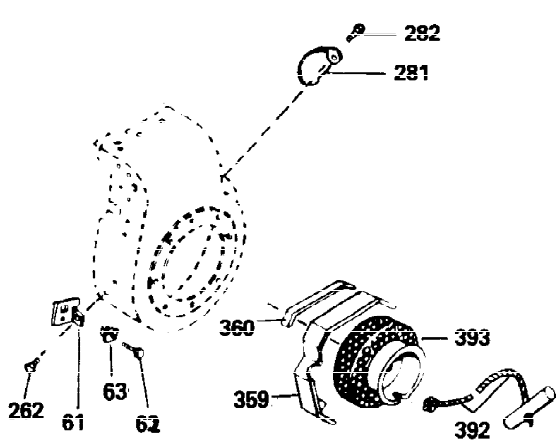

Ref #	Part Number	Qty	Description
327	35392	1	Starter Plug
340	36209	1	Fuel Tank Bracket
341	34823	1	Fuel Tank Bracket
342	30063	1	Screw, Torx T-30, 1/4-20 x 1/2"
370A	550223	1	Name Decal
370C	35344	1	Throttle Decal
380	632230	1	Carburetor (Incl. 184)
390	590666A	1	Rewind Starter
400	33235A	1	* Gasket Set (Incl. items marked PK i n notes) Incl. part #'s 27272A (2), 27896A (2), 27913A (1), 27915A (2), 28938C (1), 29673 (1), 30684 (1), 31688A (1), 33355A (1), 35865 (1)
420	730225	1	SAE 30 4-Cycle Engine Oil (Quart)
453	29538	1	Engine Mounting Base
454	650542	4	Screw, 5/16-18 x 3/4"