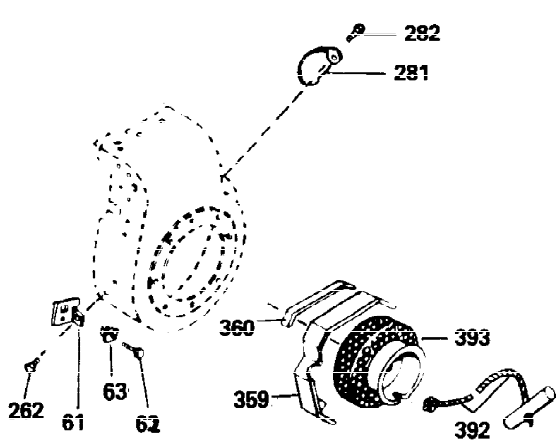

Ref #	Part Number	Qty	Description
307	35499	1	"O" Ring
308A	35540	1	Fill Tube Clip
310	35555	1	Dipstick
325	29443	1	Wire Clip
327	35392	1	Starter Plug
340	33166A	1	Fuel Tank Bracket
341	34816	1	Fuel Tank Bracket
342	650561	1	Screw, 1/4-20 x 5/8"
370C	35344	1	Throttle Decal
370A	550223	1	Name Decal
380	632230	1	Carburetor (Incl. 184)
390	590666A	1	Rewind Starter
400	33235A	1	* Gasket Set (Incl. items marked PK i n notes) Incl. part #'s 27272A (2), 27896A (2), 27913A (1), 27915A (2), 28938C (1), 29673 (1), 30684 (1), 31688A (1), 33355A (1), 35865 (1)
420	730225	1	SAE 30 4-Cycle Engine Oil (Quart)
453	29538	1	Engine Mounting Base
454	650542	4	Screw, 5/16-18 x 3/4"