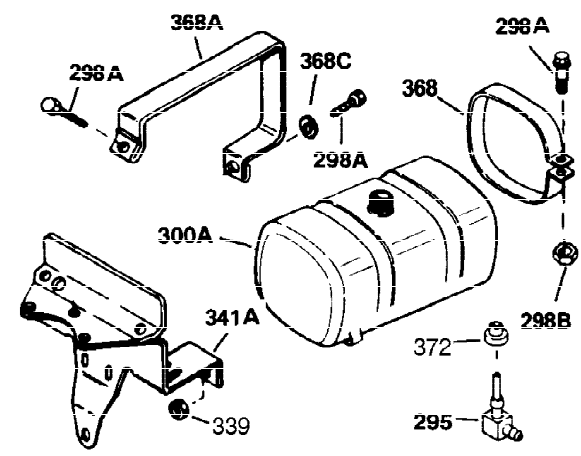

OPTIONAL SPARK ARREST
MUFFLER