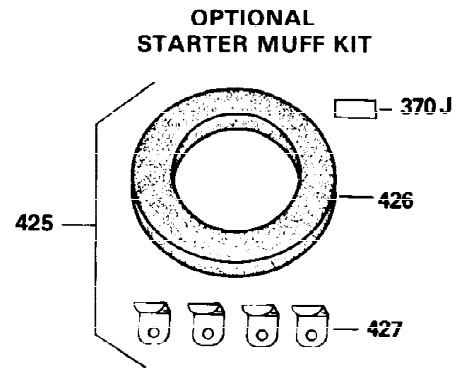

**OPTIONAL
STARTER MUFF KIT**
730571
Can be used on H50-60 with
stamped steel starter.