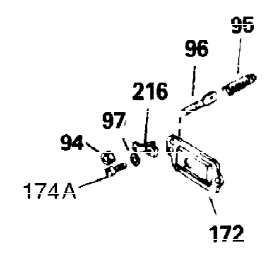

OPTIONAL SPARK ARREST
MUFFLER