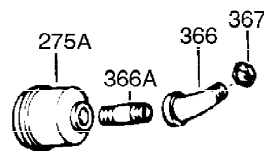

Ref #	Part Number	Qty	Description
172	28425	1	Valve Cover
262	29747B	2	Screw, Torx T-40, 5/16-24 x 21/32"
264A	30196	1	Screw, 5/16-18 x 3/4"
269	35865	1	* Exhaust Manifold Gasket
281	33013	1	Starter Bubble Cover
282	650760	1	Screw, 8-32 x 3/8"