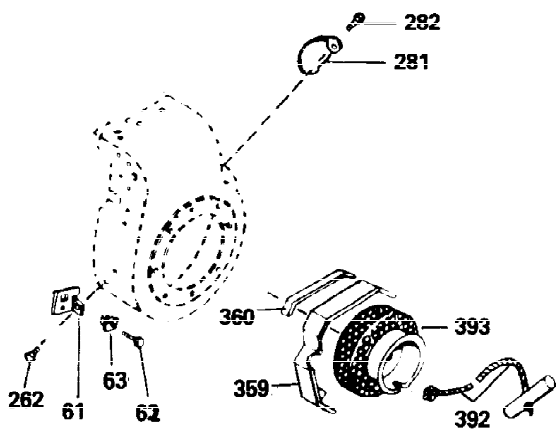

Ref #	Part Number	Qty	Description
305	35554	1	Oil Fill Tube
307	35499	1	"O" Ring
308	35540	1	Fill Tube Clip
310	36205	1	Dipstick
325	29443	1	Wire Clip
327	36695	1	Starter Plug
340	33166	1	Fuel Tank Bracket
341	34816	1	Fuel Tank Bracket
342	650561	1	Screw, 1/4-20 x 5/8"
355	590701	1	Starter Handle
370C	35703	1	Throttle Decal
380	632230	1	Carburetor (Incl. 184)
390	590732	1	Rewind Starter (Note: This engine could have been built with 590688 starter. Refer to the design of the rope pulley strength ribs for part identification. Individual starter parts do not interchange. Refer to service bulletin number 116.)
400	36447	1	* Gasket Set (Incl. items marked PK in notes) Incl. part #'s 26756 (1), 27272A (1), 27896A (2), 27915A (1), 29673 (1), 30684 (1), 31688A (1), 33629 (1), 34912 (1), 35865 (1), 36445 (1)
420	730225	1	SAE 30 4-Cycle Engine Oil (Quart)
453	29538	1	Engine Mounting Base
454	650542	4	Screw, 5/16-18 x 3/4"