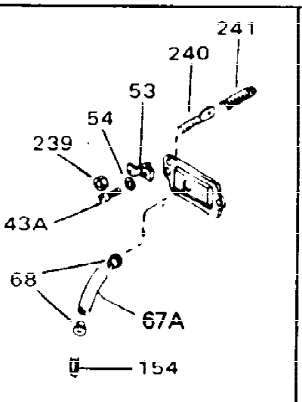

ILLUSTRATION SHOWS TYPICAL PARTS ONLY. ORDER BY PART NUMBER. PARTS NOT LISTED ARE SUPPLIED BY OEM.

Ref #	Part Number	Qty	Description
31	650489		Screw, 1/4-20 x 5/8"
34	27793		Clip, Conduit (Use as required)
35	28942		Screw, 10-32 x 3/8" (Use as required)
43A	650128		Screw, 10-24 x 1/2"
48	29716		Screw, 1/4-28 x 7/16"
56	31710		Link, Throttle
71	650815		Washer, Belleville
72	8116		Nut, Hex
98	28569		Spring, Compression
99	29500		Screw, 8-32 x 3/4"
193	610118		Cover, Spark plug (Use as required)
263	650764		Nut, "U" Type (Use as required)
274	610973		Terminal Ass'y. (As req. on late production)
331	550223		Decal, Name
338	590420		Rewind Starter (Refer to Division 5, Section C, page 25 for breakdown)
340	33328D		Starter Motor Kit (110-120 Volt) This 110-120 volt starter motor kit may have been added to this engine. It can be added only if cylinder has drilled and tapped starter mounting bosses and a ring gear flywheel (see#342). Refer to service number stamped on end cap of motor, or on decal, for identification
342	30811A		Flywheel (Ring gear flywheel required on engines using 110-120 volt starter kits listed above)
342	611042		Flywheel (Used on Type letters H and above) (Std. Point ignition) (Ring gear flywheel required on engines using 110-120 volt starter kits listed above)
342	611085		Flywheel (Minimum ring gear flywheel required on engines using 110-120 volt starter kits listed above) (Use with Solid State ignition)