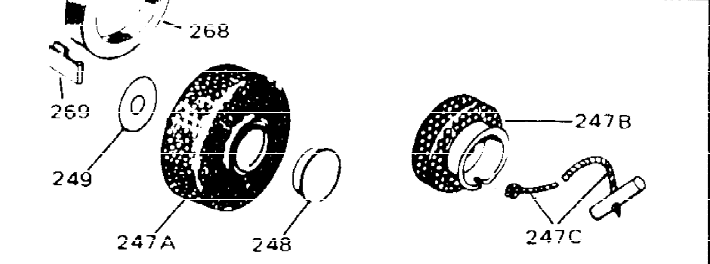

ILLUSTRATION SHOWS TYPICAL PARTS ONLY. ORDER BY PART NUMBER. PARTS NOT LISTED ARE SUPPLIED BY OEM.

Ref #	Part Number	Qty	Description
31	650489		Screw, 1/4-20 x 5/8"
34	27793		Clip, Conduit (Use as required)
35	28942		Screw, 10-32 x 3/8" (Use as required)
43A	650128		Screw, 10-24 x 1/2"
48	29716		Screw, 1/4-28 x 7/16"
56	31710		Link, Throttle
71	650815		Washer, Belleville
72	8116		Nut, Hex
98	28569		Spring, Compression
99	29500		Screw, 8-32 x 3/4"
193	610118		Cover, Spark plug (Use as required)
263	650764		Nut, "U" Type (Use as required)
274	610973		Terminal Ass'y. (As req. on late production)
331	550223		Decal, Name
338	590420		Rewind Starter (Refer to Division 5, Section C, page 25 for breakdown)
340	33328D		Starter Motor Kit (110-120 Volt) This 110-120 volt starter motor kit may have been added to this engine. It can be added only if cylinder has drilled and tapped starter mounting bosses and a ring gear flywheel (see#342). Refer to service number stamped on end cap of motor, or on decal, for identification
342	30811A		Flywheel (Ring gear flywheel required on engines using 110-120 volt starter kits listed above)
342	611042		Flywheel (Used on Type letters H and above) (Std. Point ignition) (Ring gear flywheel required on engines using 110-120 volt starter kits listed above)
342	611085		Flywheel (Minimum ring gear flywheel required on engines using 110-120 volt starter kits listed above) (Use with Solid State ignition)