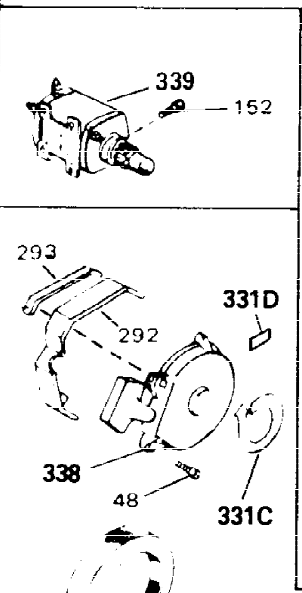

ILLUSTRATION SHOWS TYPICAL PARTS ONLY. ORDER BY PART NUMBER. PARTS NOT LISTED ARE SUPPLIED BY OEM.

Ref #	Part Number	Qty	Description
31	650489		Screw, 1/4-20 x 5/8"
34	27793		Clip, Conduit (Use as required)
35	28942		Screw, 10-32 x 3/8" (Use as required)
43A	650128		Screw, 10-24 x 1/2"
48	29716		Screw, 1/4-28 x 7/16"
56	31710		Link, Throttle
71	650815		Washer, Belleville
72	8116		Nut, Hex
98	28569		Spring, Compression
99	29500		Screw, 8-32 x 3/4"
193	610118		Cover, Spark plug (Use as required)
263	650764		Nut, "U" Type (Use as required)
274	610973		Terminal Ass'y. (As req. on late production)
331	550223		Decal, Name
338	590420		Rewind Starter (Refer to Division 5, Section C, page 25 for breakdown)
340	33328D		Starter Motor Kit (110-120 Volt) This 110-120 volt starter motor kit may have been added to this engine. It can be added only if cylinder has drilled and tapped starter mounting bosses and a ring gear flywheel (see#342). Refer to service number stamped on end cap of motor, or on decal, for identification
342	30811A		Flywheel (Ring gear flywheel required on engines using 110-120 volt starter kits listed above)
342	611042		Flywheel (Used on Type letters H and above) (Std. Point ignition) (Ring gear flywheel required on engines using 110-120 volt starter kits listed above)
342	611085		Flywheel (Minimum ring gear flywheel required on engines using 110-120 volt starter kits listed above) (Use with Solid State ignition)