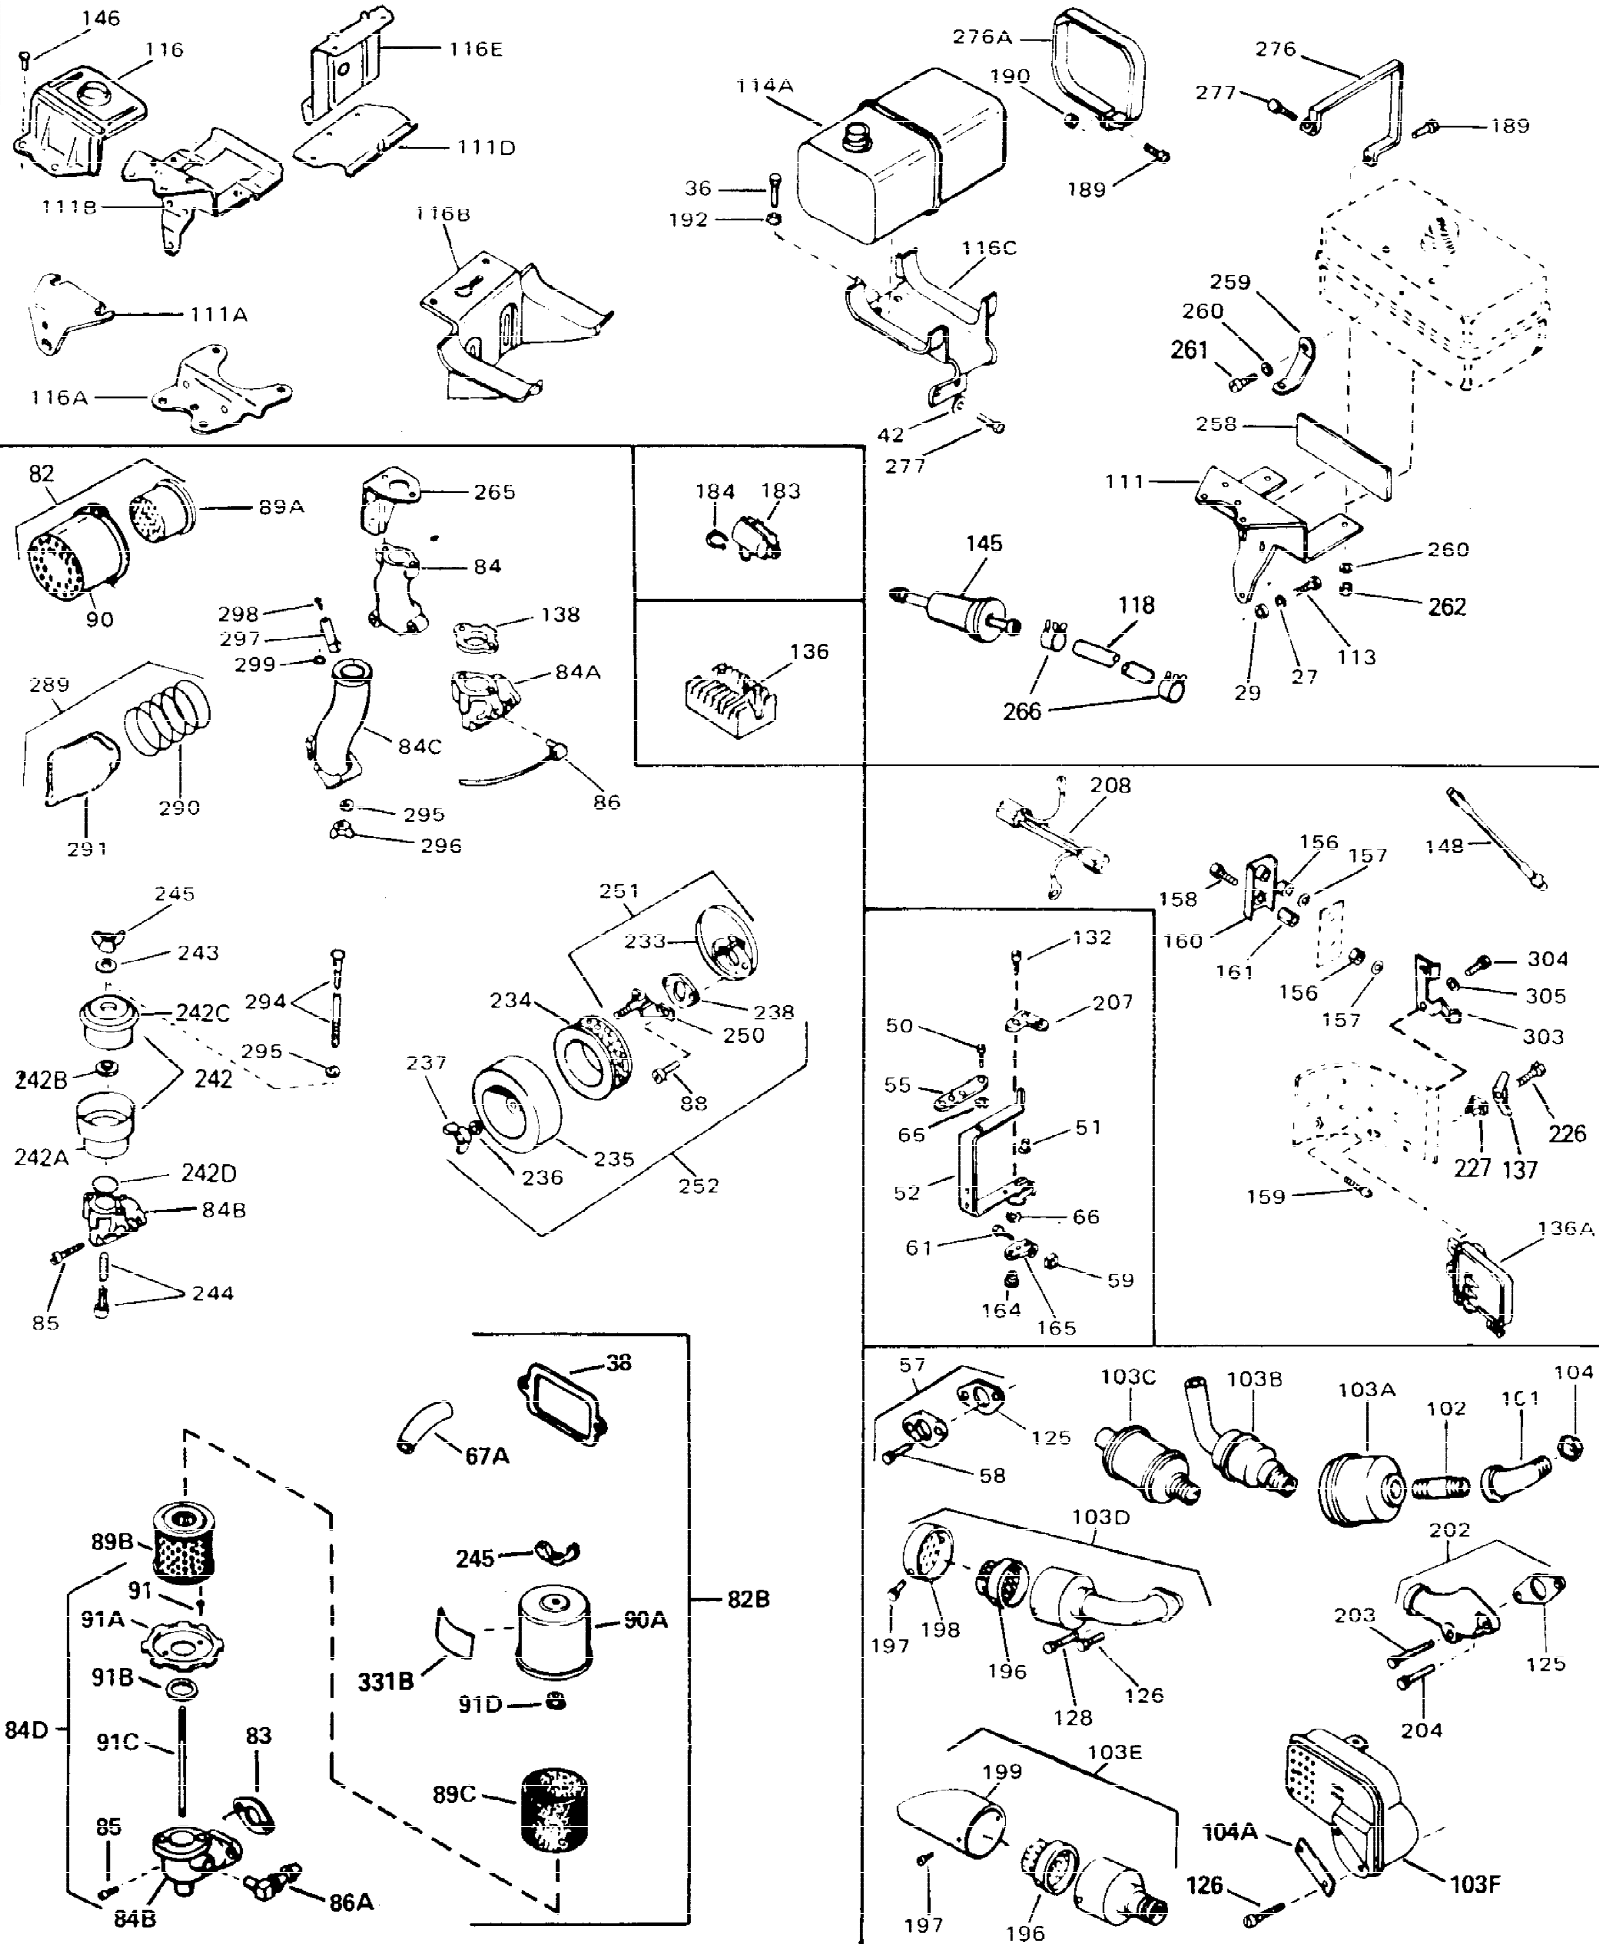

ILLUSTRATION SHOWS TYPICAL PARTS ONLY. ORDER BY PART NUMBER. PARTS NOT LISTED ARE SUPPLIED BY OEM.

Ref #	Part Number	Qty	Description
27	27513		Lockwasher, 1/4" (Use as required)
36	650697A		Screw, 5/16-18 x 2-1/2" (Use as requi red)
36	650695A		Screw, 5/16-18 x 2-1/4" (Use as requi red)
36	650694A		Screw, 5/16-18 x 2" (Use as required)
38	27896A		* Gasket, Breather cover
42	26073		Washer (Use as required)
42	650691		Washer, Flat (Use as required)
50	650548		Screw, 8-32 x 5/16"
51	30319		Rivet, Split (Used in early productio n)
52	32326A		Lever, Governor (New lever does not need 1 of 51,66,132,164,165,207)
55	30205		Bracket, Adjusting
57	730130		Exh.Adap.Kit (Incl. 58 & 125) (Use as req.)
58	30196		Screw, 5/16-18 x 3/4" (Use as require d)
59	29216		Nut, Lock, 10-32
61	29826		Screw, 10-32 x 3/4"
66	29918		Lockwasher, #8 E.T.
82B	730561		Air cleaner kit (Incl. 38, 67A, 83, 84B, 85,89B, 89C, 90A, 91, 91A, 91B, 91C, 91D, 245 & 331B) (Use only on engines with an externally vented fully adjustable carburetor)
82	730127		Air Cleaner Ass'y. (Incl. 60, 83, 87, 88, 89A, 90, 238 & 331B) (Use as required)
83	27272A		* Gasket, Air cleaner
84D	34819		Air Cleaner Elbow (Incl. 84B, 86A, 91, 91A, 91B & 91C) (Use in 730561 assembly only)
88	28820		Screw, 10-32 x 1/2"
90	31715		Body, Air cleaner
103E	391026		Opt. Spark Arrest Muffler (Incl.196,1 97,199)
111	31694		Bracket, Fuel tank
113	650561		Screw, 1/4-20 x 5/8"
118	29774		Fuel Line (Braided 8-1/4" 21 cm)(Use as req.)
118	30705		Fuel Line (Braided 16") (41 cm) (Use as req.)
118	30962		Fuel Line (Braided 32") (81 cm) (Use as req.)
125	27930A		Gasket, Exhaust
126	30196		Screw, 5/16-18 x 3/4"
128	650694A		Screw, 5/16-18 x 2" (Use as required)
132	650548		Screw, 8-32 x 5/16" (Early production)
148	34067		Wire Assy., Alternator adapter (4-1/4 ")
148	34069		Wire Assy., Alternator adapter (6-3/4 ")
189	6201		Screw, 1/4-28 x 7/8"
202	31288		Exh. Adaptor Kit (Incl.125,203,204) (As req.)
203	650697A		Screw, 5/16-18 x 2-1/2" (Use as requi red)
204	6021A		Screw, 5/16-18 x 1-1/2" (Use as requi red)
262	29752		Nut, Lock
266	26460		Clamp, Fuel line
276	31697		Strap, Fuel tank
277	29212		Screw, Hex hd. Sems, 1/4-28 x 7/16
331B	31752		Decal, Air cleaner