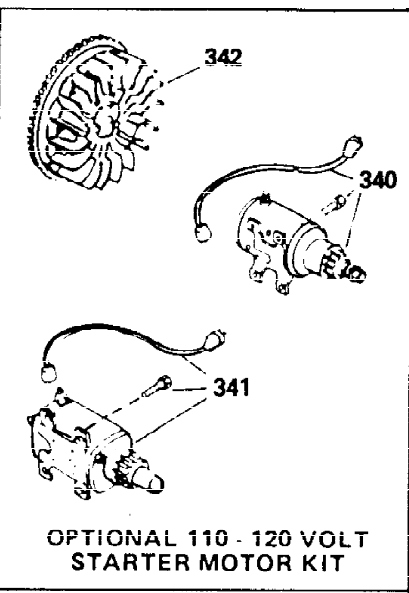

ILLUSTRATION SHOWS TYPICAL PARTS ONLY. ORDER BY PART NUMBER. PARTS NOT LISTED ARE SUPPLIED BY OEM.

Ref #	Part Number	Qty	Description
31	650489		Screw, 1/4-20 x 5/8"
34	27793		Clip, Conduit (Use as required)
35	28942		Screw, 10-32 x 3/8" (Use as required)
43A	650128		Screw, 10-24 x 1/2"
48	29716		Screw, 1/4-28 x 7/16"
56	31710		Link, Throttle
71	650815		Washer, Belleville
72	8116		Nut, Hex
98	28569		Spring, Compression
99	29500		Screw, 8-32 x 3/4"
193	610118		Cover, Spark plug (Use as required)
263	650764		Nut, "U" Type (Use as required)
274	610973		Terminal Ass'y. (As req. on late production)
331	550223		Decal, Name
338	590420		Rewind Starter (Refer to Division 5, Section C, page 25 for breakdown)
340	33328D		Starter Motor Kit (110-120 Volt) This 110-120 volt starter motor kit may have been added to this engine. It can be added only if cylinder has drilled and tapped starter mounting bosses and a ring gear flywheel (see#342). Refer to service number stamped on end cap of motor, or on decal, for identification
342	30811A		Flywheel (Ring gear flywheel required on engines using 110-120 volt starter kits listed above)
342	611042		Flywheel (Used on Type letters H and above) (Std. Point ignition) (Ring gear flywheel required on engines using 110-120 volt starter kits listed above)
342	611085		Flywheel (Minimum ring gear flywheel required on engines using 110-120 volt starter kits listed above) (Use with Solid State ignition)