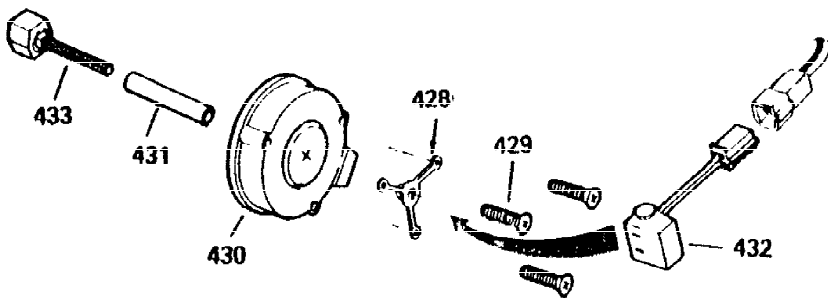

**ADD-ON ALTERNATOR
AC LIGHTING OR DC CHARGING**