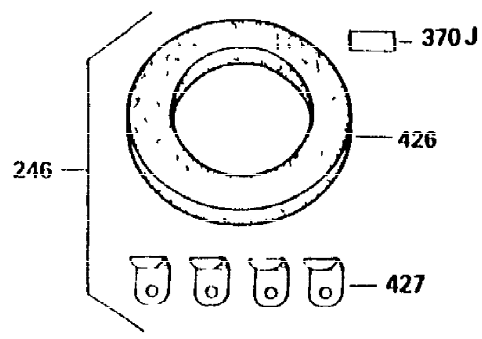

**OPTIONAL
STARTER MUFF KIT**