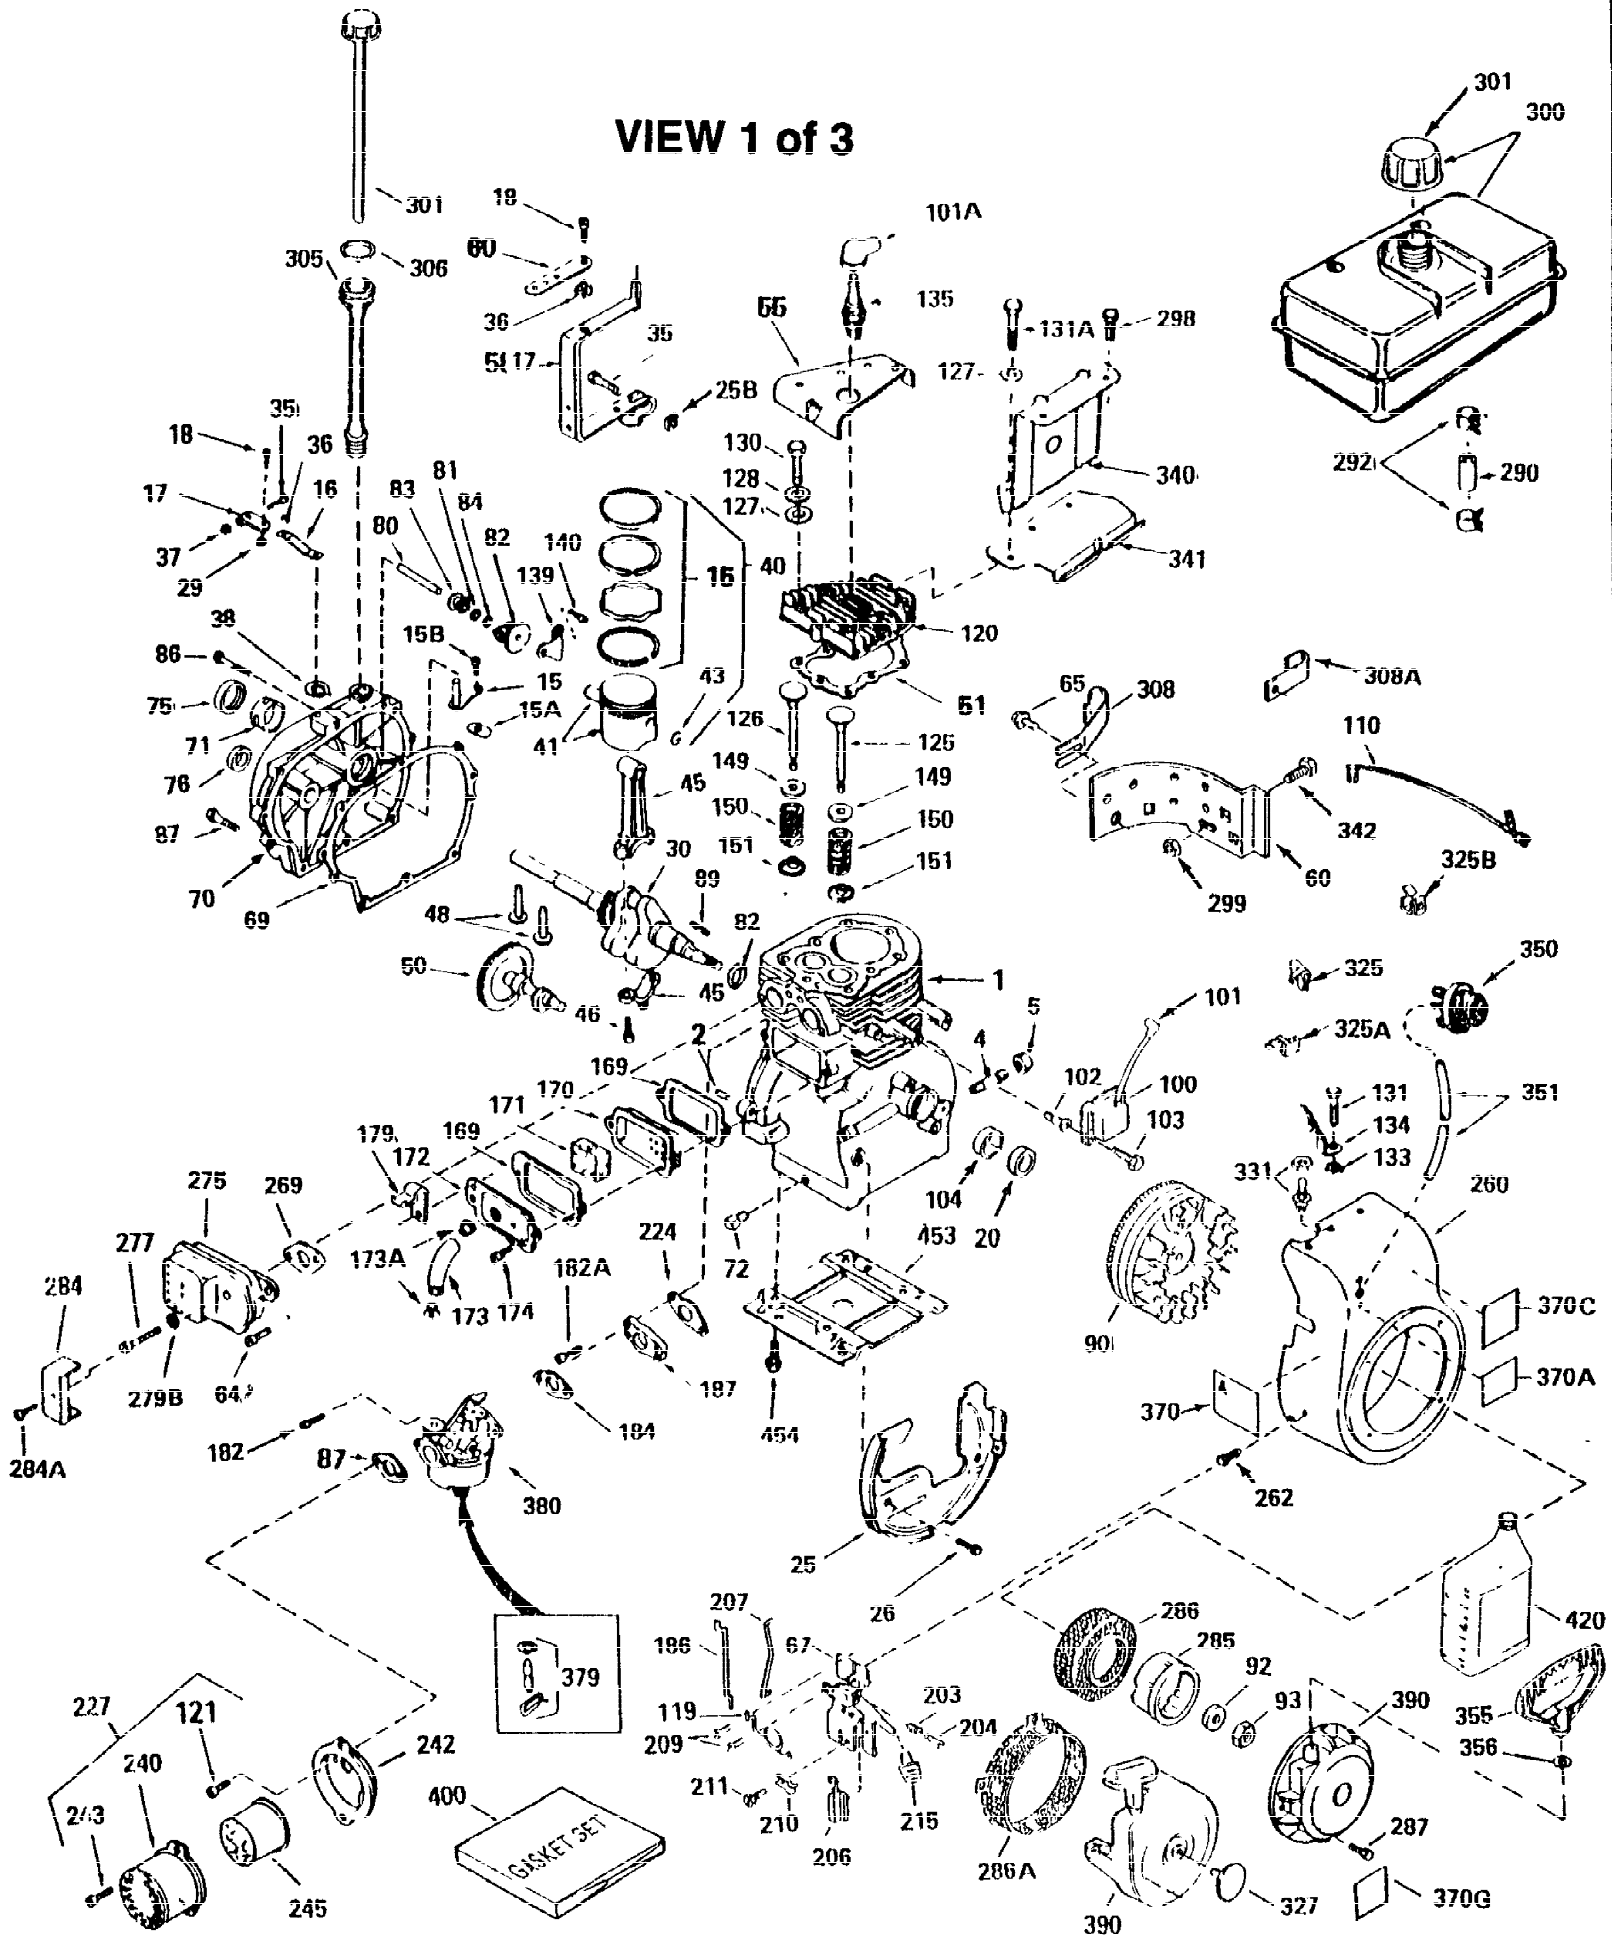

ILLUSTRATION SHOWS TYPICAL PARTS ONLY. ORDER BY PART NUMBER, PARTS NOT LISTED ARE SUPPLIED BY OEM.

VIEW 1 of 3

Ref #	Part Number	Qty	Description
1	32586C	1	Cylinder Ass'y.
2	27652	2	Dowel Pin
15A	30700	1	Governor Yoke
15B	650494	1	Screw, 6-40 x 5/16"
15	30699C	1	Governor Rod (Incl. 15A & 15B)
16	33454	1	Governor Lever
17	29916	1	Governor Lever Clamp
18	650548	1	Screw, 8-32 x 5/16"
20	32630	1	Oil Seal
25	29536	1	Blower Housing Baffle
26	650561	2	Screw, 1/4-20 x 5/8"
28	30322	1	Lock Nut, 8-32
30	35205	1	Crankshaft
35	29826	1	Screw, 10-32 x 3/4"
36	29918	1	Lock Washer
37	29216	1	Lock Nut, 10-32
38	29642	1	Retaining Ring
40	34517	1	Piston, Pin & Ring Set (Std.)
40	34518	1	Piston, Pin & Ring Set (.010" OS)
40	34519	1	Piston, Pin & Ring Set (.020" OS)
41	32592B	1	Piston & Pin Ass'y. (Std.) (Incl. 43)
41	32593B	1	Piston & Pin Ass'y. (.010" OS) (Incl. 43)
41	32594B	1	Piston & Pin Ass'y. (.020" OS) (Incl. 43)
42	32595	1	Ring Set (Std.)
42	32596	1	Ring Set (.010" OS)
42	32597	1	Ring Set (.020" OS)
43	27888	2	Piston Pin Retaining Ring
45	32591C	1	Connecting Rod Ass'y. (Incl. 46 & 49)
46	650662C	2	Connecting Rod Bolt
48	34034	2	Valve Lifter
49	34242	1	Oil Dipper
50	32115	1	Camshaft (MCR)
60	30622A	1	Blower Housing Extension
65	650128	1	Screw, 10-24 x 1/2"
69	30684	1	* Cylinder Cover Gasket
70	31303C	1	Cylinder Cover (Incl. 71, 75 & 80)
71	31546	1	Crankshaft Bushing
72	27642	2	Oil Drain Plug
75	28427	1	Oil Seal
80	31845	1	Governor Shaft
81	30590A	1	Washer
82	30591	1	Governor Gear Ass'y. (Incl. 81)
83	30588A	1	Governor Spool
84	29193	1	Retaining Ring
86	650488	7	Screw, 1/4-20 x 1-1/4"
87	650493	1	Screw, 1/4-20 x 1-3/4"
89	32589	1	Flywheel Key
90	611084	1	Flywheel
92	650815	1	Belleville Washer
93	8116	1	Flywheel Nut
100	34443A	1	Solid State Ignition
102	650872	2	Solid State Mounting Stud
103	650814	2	Screw, Torx T-15, 10-24 x 1"
119	32631	1	* Cylinder Head Gasket
120	30938A	1	Cylinder Head (Incl. 3 of 131)