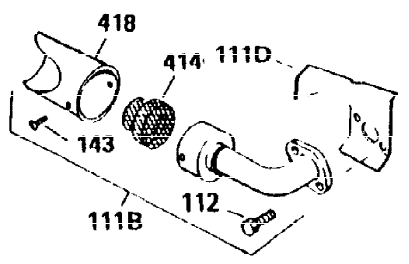

OPTIONAL SPARK ARREST MUFFLER