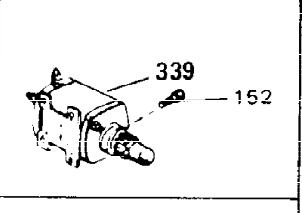

ILLUSTRATION SHOWS TYPICAL PARTS ONLY. ORDER BY PART NUMBER. PARTS NOT LISTED ARE SUPPLIED BY OEM.

Ref #	Part Number	Qty	Description
31	650489		Screw, 1/4-20 x 5/8"
34	27793		Clip, Conduit (Use as required)
35	28942		Screw, 10-32 x 3/8" (Use as required)
43A	650128		Screw, 10-24 x 1/2"
48	29716		Screw, 1/4-28 x 7/16"
56	30206		Link, Throttle
71	650815		Washer, Belleville
72	8116		Nut, Hex
92	30312		Screw, 10-32 x 1/2"
92C	31879		Link, Governor lever-to-bellcrank
92B	30712		Lever, Bellcrank
92A	650399		Screw, 10-32 x 5/8" (Supplied by OEM)
93	29530		Bushing, Bellcrank
93A	28562		Bushing, RPM adjusting lever
94	30199A		Bracket, Speed control (Incl. 98 & 99)
94A	33450		Nut, Lock
95	30202		Spring, Extension
96	30201A		Lever, Speed control
98	32924		Spring, Compression
99	650688		Screw, 10-32 x 1"
193	610118		Cover, Spark plug (Use as required)
201	730152		Control Bracket (Incl. 92, 92A, 92B,93, 93A,94, 95, 95A & 96)
263	650764		Nut, "U" Type (Use as required)
274	610973		Terminal Ass'y. (As req. on late prod uction)
331C	32179		Decal, "Super Start"
331	550223		Decal, Name
338	590420		Rewind Starter (Refer to Division 5, Section C, page 25 for breakdown)
340	33328D		Starter Motor Kit (110-120 Volt) This 110-120 volt starter motor kit may have been added to this engine. It can be added only if cylinder hasdrilled and tapped starter mounting bosses and a ring gear flywheel (see#342). Refer to service number stamped on end cap of motor, or on decal, for identifica
342	30811A		Flywheel (Ring gear flywheel requiredon engines using 110-120 volt starter kits listed above)
342	611042		Flywheel (Used on Type letters H and above) (Std. Point ignition) (Ring gear flywheel required on engines using 110-120 volt starter kits listed above)
342	611085		Flywheel (Minimum ring gear flywheel required on engines using 110-120 volt starter kits listed above) (Use withSolid State ignition)