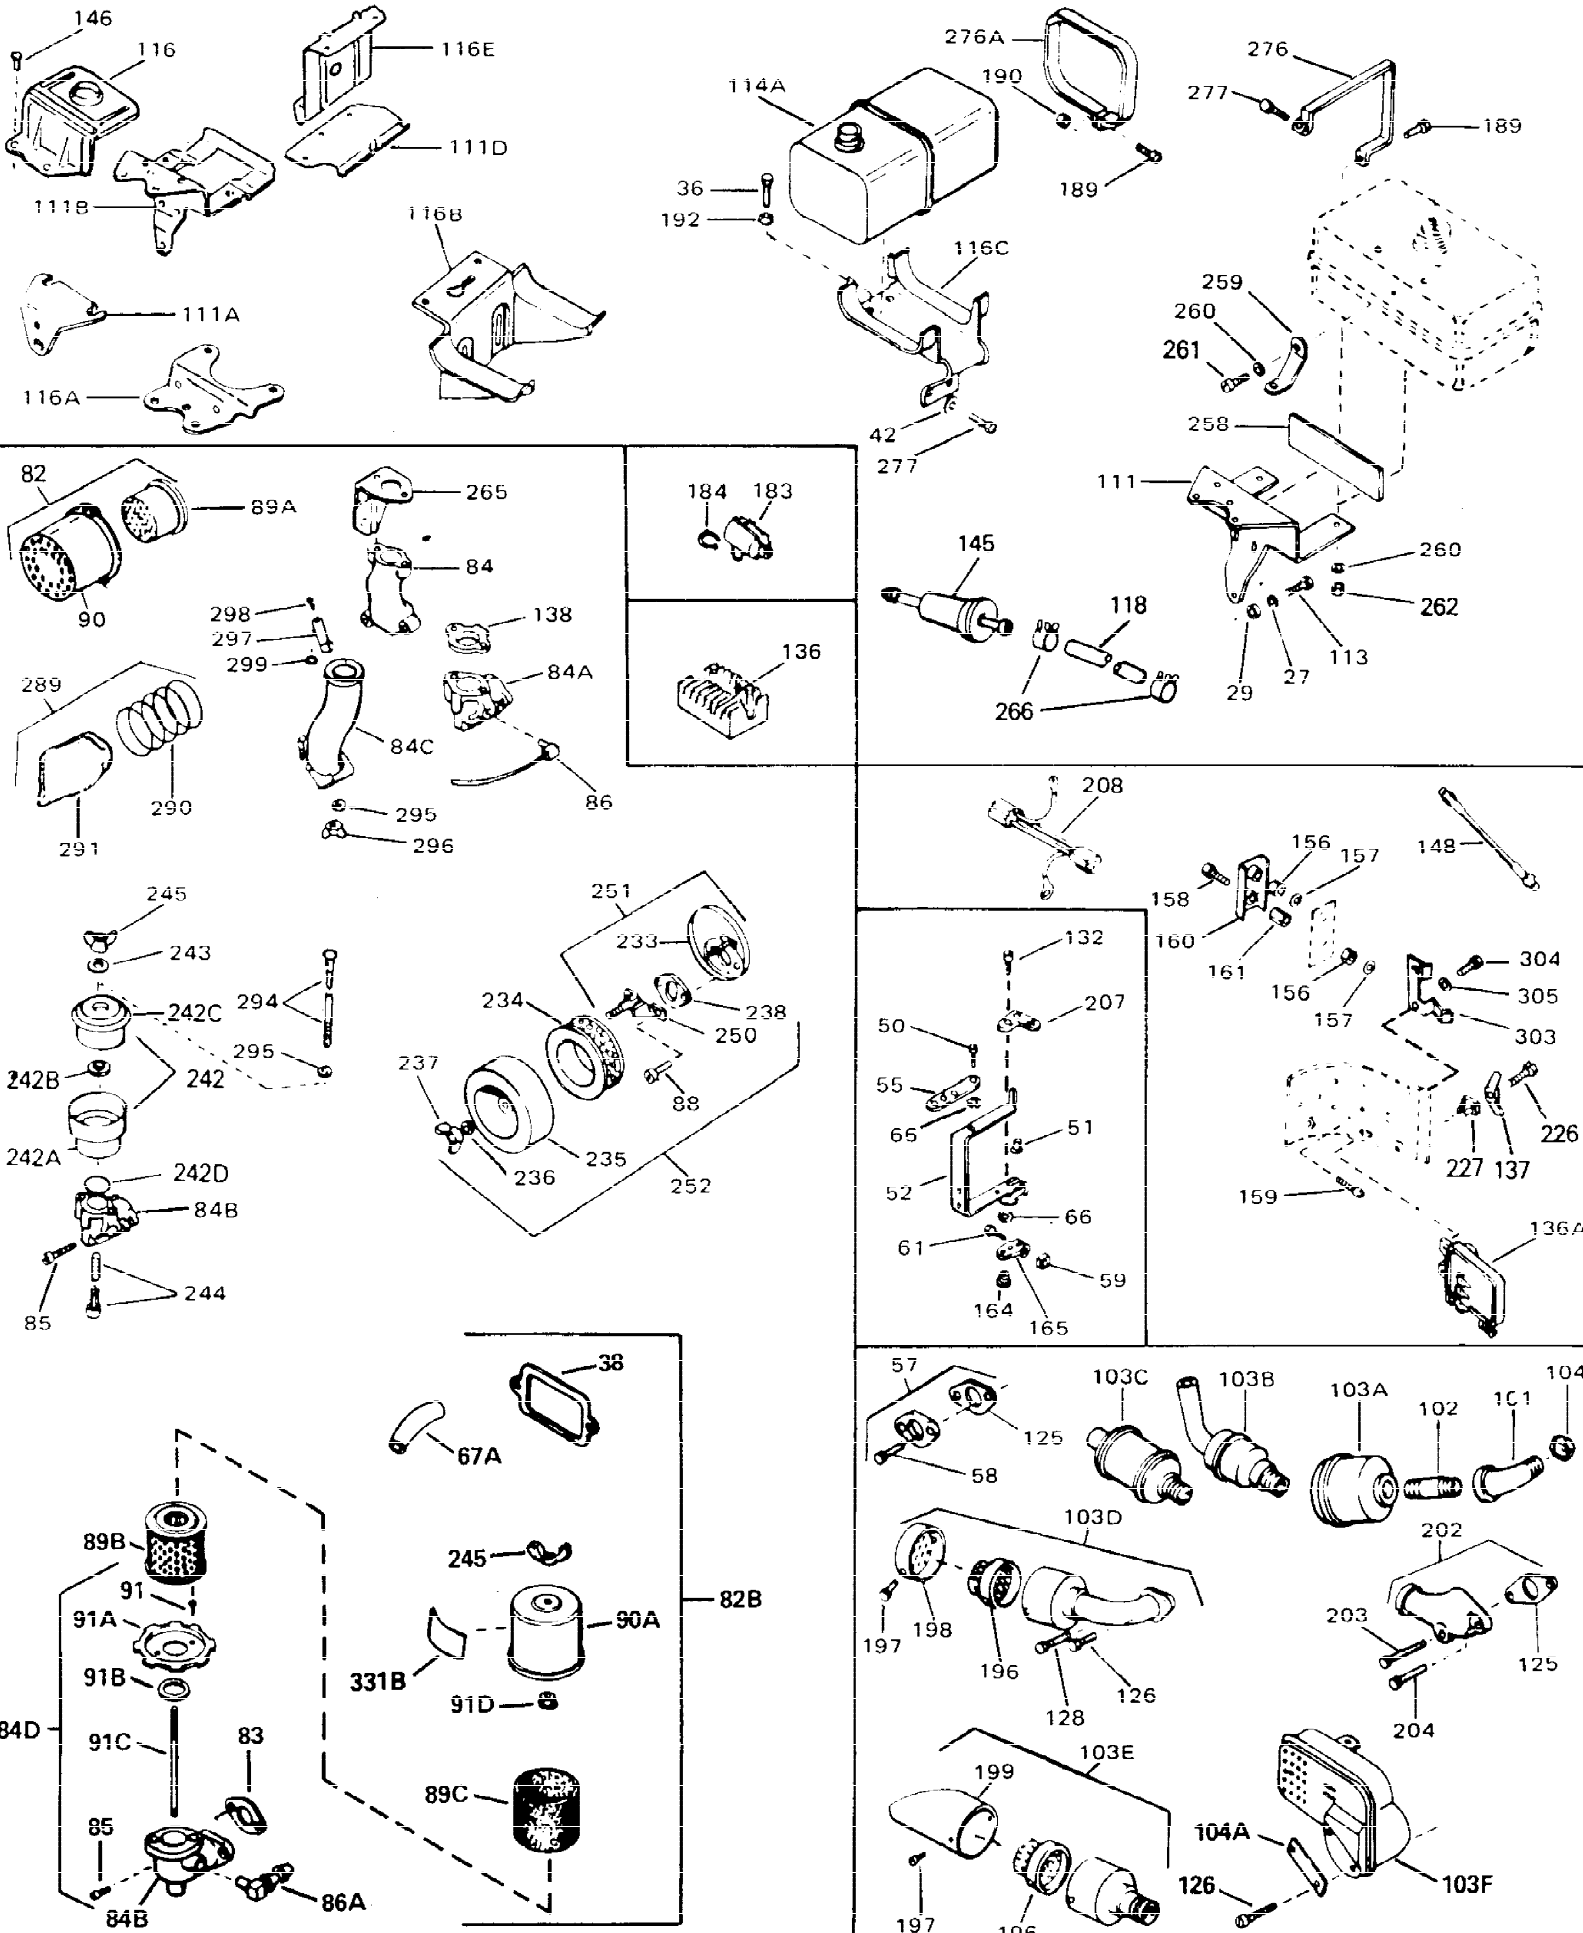

ILLUSTRATION SHOWS TYPICAL PARTS ONLY. ORDER BY PART NUMBER. PARTS NOT LISTED ARE SUPPLIED BY OEM.

Ref #	Part Number	Qty	Description
27	27513		Lockwasher, 1/4" (Use as required)
36	650697A		Screw, 5/16-18 x 2-1/2" (Use as requi red)
36	650695A		Screw, 5/16-18 x 2-1/4" (Use as requi red)
36	650694A		Screw, 5/16-18 x 2" (Use as required)
38	27896A		* Gasket, Breather cover
42	26073		Washer (Use as required)
42	650691		Washer, Flat (Use as required)
50	650548		Screw, 8-32 x 5/16"
51	30319		Rivet, Split (Used in early productio n)
52	32326A		Lever, Governor (New lever does not need 1 of 51,66,132,164,165,207)
55	30205		Bracket, Adjusting
57	730130		Exh.Adap.Kit (Incl. 58 & 125) (Use as req.)
58	30196		Screw, 5/16-18 x 3/4" (Use as require d)
59	29216		Nut, Lock, 10-32
61	29826		Screw, 10-32 x 3/4"
66	29918		Lockwasher, #8 E.T.
82	730127		Air Cleaner Ass'y. (Incl. 60, 83, 87, 88, 89A, 90, 238 & 331B) (Use as required)
82B	730561		Air cleaner kit (Incl. 38, 67A, 83, 84B, 85,89B, 89C, 90A, 91, 91A, 91B, 91C, 91D, 245 & 331B) (Use only on engines with an externally vented fully adjustable carburetor)
83	27272A		* Gasket, Air cleaner
84A	30708		Elbow, Air Cleaner (Incl. 85)
84D	34819		Air Cleaner Elbow (Incl. 84B, 86A, 91, 91A, 91B & 91C) (Use in 730561 assembly only)
85	650163		Screw, 10-32 x 7/8"
86	30709		Fitting, Breather tube
88	650521		Screw, 10-32 x 1-1/8"
90	31715		Body, Air cleaner
103E	391026		Opt. Spark Arrest Muffler (Incl.196,1 97,199)
111	31694		Bracket, Fuel tank
113	650561		Screw, 1/4-20 x 5/8"
118	29774		Fuel Line (Braided 8-1/4" 21 cm)(Use as req.)
118	30705		Fuel Line (Braided 16") (41 cm) (Use as req.)
118	30962		Fuel Line (Braided 32") (81 cm) (Use as req.)
125	27930A		Gasket, Exhaust
126	30196		Screw, 5/16-18 x 3/4"
128	650694A		Screw, 5/16-18 x 2" (Use as required)
132	650548		Screw, 8-32 x 5/16" (Early production)
138	30936		Flange, Air cleaner
148	34067		Wire Assy., Alternator adapter (4-1/4 ")
148	34069		Wire Assy., Alternator adapter (6-3/4 ")
189	6201		Screw, 1/4-28 x 7/8"
202	31288		Exh. Adaptor Kit (Incl.125,203,204) (As req.)
203	650697A		Screw, 5/16-18 x 2-1/2" (Use as requi red)
204	6021A		Screw, 5/16-18 x 1-1/2" (Use as requi red)
262	29752		Nut, Lock
266	26460		Clamp, Fuel line
276	31697		Strap, Fuel tank
277	29212		Screw, Hex hd. Sems, 1/4-28 x 7/16
289	730512		Kit. Pre-cleaner (Incl 290 & 291)