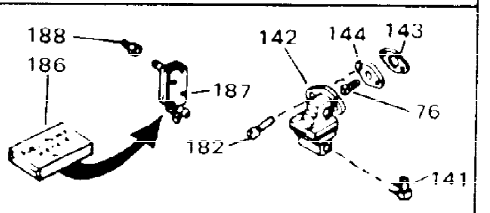

ILLUSTRATION SHOWS TYPICAL PARTS ONLY. ORDER BY PART NUMBER. PARTS NOT LISTED ARE SUPPLIED BY OEM.

Ref #	Part Number	Qty	Description
31	650489		Screw, 1/4-20 x 5/8"
34	27793		Clip, Conduit (Use as required)
35	28942		Screw, 10-32 x 3/8" (Use as required)
43A	650128		Screw, 10-24 x 1/2"
48	29716		Screw, 1/4-28 x 7/16"
56	30206		Link, Throttle
71	650815		Washer, Belleville
72	8116		Nut, Hex
92	30312		Screw, 10-32 x 1/2"
92C	31879		Link, Governor lever-to-bellcrank
92B	30712		Lever, Bellcrank
92A	650399		Screw, 10-32 x 5/8" (Supplied by OEM)
93	29530		Bushing, Bellcrank
93A	28562		Bushing, RPM adjusting lever
94	30199A		Bracket, Speed control (Incl. 98 & 99)
94A	33450		Nut, Lock
95	30202		Spring, Extension
96	30201A		Lever, Speed control
98	32924		Spring, Compression
99	650688		Screw, 10-32 x 1"
193	610118		Cover, Spark plug (Use as required)
201	730152		Control Bracket (Incl. 92, 92A, 92B,93, 93A,94, 95, 95A & 96)
263	650764		Nut, "U" Type (Use as required)
274	610973		Terminal Ass'y. (As req. on late prod uction)
331C	32179		Decal, "Super Start"
331	550223		Decal, Name
338	590420		Rewind Starter (Refer to Division 5, Section C, page 25 for breakdown)
340	33328D		Starter Motor Kit (110-120 Volt) This 110-120 volt starter motor kit may have been added to this engine. It can be added only if cylinder hasdrilled and tapped starter mounting bosses and a ring gear flywheel (see#342). Refer to service number stamped on end cap of motor, or on decal, for identifica
342	30811A		Flywheel (Ring gear flywheel requiredon engines using 110-120 volt starter kits listed above)
342	611042		Flywheel (Used on Type letters H and above) (Std. Point ignition) (Ring gear flywheel required on engines using 110-120 volt starter kits listed above)
342	611085		Flywheel (Minimum ring gear flywheel required on engines using 110-120 volt starter kits listed above) (Use withSolid State ignition)