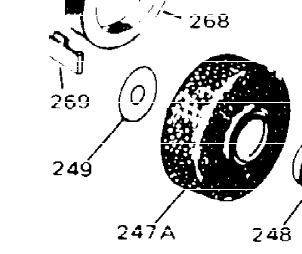

ILLUSTRATION SHOWS TYPICAL PARTS ONLY. ORDER BY PART NUMBER. PARTS NOT LISTED ARE SUPPLIED BY OEM.

Ref #	Part Number	Qty	Description
31	650489		Screw, 1/4-20 x 5/8"
34	27793		Clip, Conduit (Use as required)
35	28942		Screw, 10-32 x 3/8" (Use as required)
43A	650128		Screw, 10-24 x 1/2"
48	29716		Screw, 1/4-28 x 7/16"
56	30206		Link, Throttle
71	650815		Washer, Belleville
72	8116		Nut, Hex
92	30312		Screw, 10-32 x 1/2"
92C	31879		Link, Governor lever-to-bellcrank
92B	30712		Lever, Bellcrank
92A	650399		Screw, 10-32 x 5/8" (Supplied by OEM)
93	29530		Bushing, Bellcrank
93A	28562		Bushing, RPM adjusting lever
94	30199A		Bracket, Speed control (Incl. 98 & 99)
94A	33450		Nut, Lock
95	30202		Spring, Extension
96	30201A		Lever, Speed control
98	32924		Spring, Compression
99	650688		Screw, 10-32 x 1"
193	610118		Cover, Spark plug (Use as required)
201	730152		Control Bracket (Incl. 92, 92A, 92B,93, 93A,94, 95, 95A & 96)
263	650764		Nut, "U" Type (Use as required)
274	610973		Terminal Ass'y. (As req. on late prod uction)
331C	32179		Decal, "Super Start"
331	550223		Decal, Name
338	590420		Rewind Starter (Refer to Division 5, Section C, page 25 for breakdown)
340	33328D		Starter Motor Kit (110-120 Volt) This 110-120 volt starter motor kit may have been added to this engine. It can be added only if cylinder hasdrilled and tapped starter mounting bosses and a ring gear flywheel (see#342). Refer to service number stamped on end cap of motor, or on decal, for identifica
342	30811A		Flywheel (Ring gear flywheel requiredon engines using 110-120 volt starter kits listed above)
342	611042		Flywheel (Used on Type letters H and above) (Std. Point ignition) (Ring gear flywheel required on engines using 110-120 volt starter kits listed above)
342	611085		Flywheel (Minimum ring gear flywheel required on engines using 110-120 volt starter kits listed above) (Use withSolid State ignition)