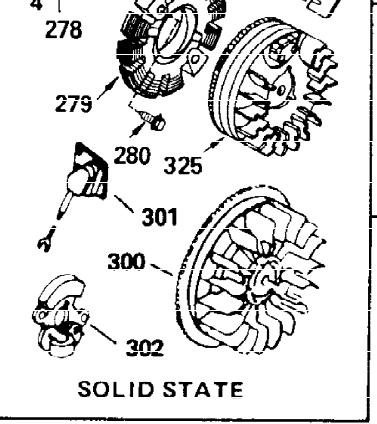

ILLUSTRATION SHOWS TYPICAL PARTS ONLY. ORDER BY PART NUMBER. PARTS NOT LISTED ARE SUPPLIED BY OEM.

Ref #	Part Number	Qty	Description
31	650489		Screw, 1/4-20 x 5/8"
34	27793		Clip, Conduit (Use as required)
35	28942		Screw, 10-32 x 3/8" (Use as required)
43A	650128		Screw, 10-24 x 1/2"
48	29716		Screw, 1/4-28 x 7/16"
56	30206		Link, Throttle
71	650815		Washer, Belleville
72	8116		Nut, Hex
92	30312		Screw, 10-32 x 1/2"
92C	31879		Link, Governor lever-to-bellcrank
92B	30712		Lever, Bellcrank
92A	650399		Screw, 10-32 x 5/8" (Supplied by OEM)
93	29530		Bushing, Bellcrank
93A	28562		Bushing, RPM adjusting lever
94	30199A		Bracket, Speed control (Incl. 98 & 99)
94A	33450		Nut, Lock
95	30202		Spring, Extension
96	30201A		Lever, Speed control
98	32924		Spring, Compression
99	650688		Screw, 10-32 x 1"
193	610118		Cover, Spark plug (Use as required)
201	730152		Control Bracket (Incl. 92, 92A, 92B,93, 93A,94, 95, 95A & 96)
263	650764		Nut, "U" Type (Use as required)
274	610973		Terminal Ass'y. (As req. on late prod uction)
331C	32179		Decal, "Super Start"
331	550223		Decal, Name
338	590420		Rewind Starter (Refer to Division 5, Section C, page 25 for breakdown)
340	33328D		Starter Motor Kit (110-120 Volt) This 110-120 volt starter motor kit may have been added to this engine. It can be added only if cylinder hasdrilled and tapped starter mounting bosses and a ring gear flywheel (see#342). Refer to service number stamped on end cap of motor, or on decal, for identifica
342	30811A		Flywheel (Ring gear flywheel requiredon engines using 110-120 volt starter kits listed above)
342	611042		Flywheel (Used on Type letters H and above) (Std. Point ignition) (Ring gear flywheel required on engines using 110-120 volt starter kits listed above)
342	611085		Flywheel (Minimum ring gear flywheel required on engines using 110-120 volt starter kits listed above) (Use withSolid State ignition)