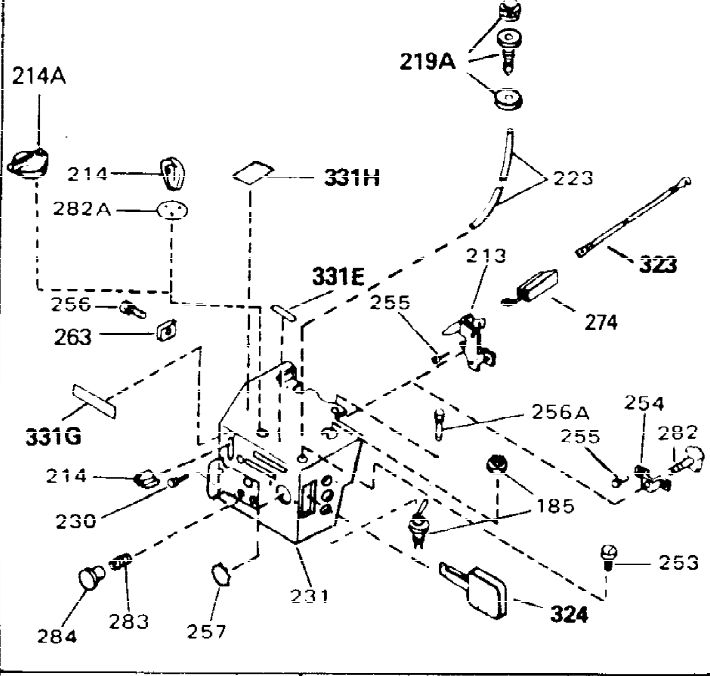

ILLUSTRATION SHOWS TYPICAL PARTS ONLY. ORDER BY PART NUMBER. PARTS NOT LISTED ARE SUPPLIED BY OEM.

Ref #	Part Number	Qty	Description
31	650489		Screw, 1/4-20 x 5/8"
34	27793		Clip, Conduit (Use as required)
35	28942		Screw, 10-32 x 3/8" (Use as required)
43A	650128		Screw, 10-24 x 1/2"
48	29716		Screw, 1/4-28 x 7/16"
56	30206		Link, Throttle
71	650815		Washer, Belleville
72	8116		Nut, Hex
92	30312		Screw, 10-32 x 1/2"
92C	31879		Link, Governor lever-to-bellcrank
92B	30712		Lever, Bellcrank
92A	650399		Screw, 10-32 x 5/8" (Supplied by OEM)
93	29530		Bushing, Bellcrank
93A	28562		Bushing, RPM adjusting lever
94	30199A		Bracket, Speed control (Incl. 98 & 99)
94A	33450		Nut, Lock
95	30202		Spring, Extension
96	30201A		Lever, Speed control
98	32924		Spring, Compression
99	650688		Screw, 10-32 x 1"
193	610118		Cover, Spark plug (Use as required)
201	730152		Control Bracket (Incl. 92, 92A, 92B,93, 93A,94, 95, 95A & 96)
263	650764		Nut, "U" Type (Use as required)
274	610973		Terminal Ass'y. (As req. on late prod uction)
331C	32179		Decal, "Super Start"
331	550223		Decal, Name
338	590420		Rewind Starter (Refer to Division 5, Section C, page 25 for breakdown)
340	33328D		Starter Motor Kit (110-120 Volt) This 110-120 volt starter motor kit may have been added to this engine. It can be added only if cylinder hasdrilled and tapped starter mounting bosses and a ring gear flywheel (see#342). Refer to service number stamped on end cap of motor, or on decal, for identifica
342	30811A		Flywheel (Ring gear flywheel requiredon engines using 110-120 volt starter kits listed above)
342	611042		Flywheel (Used on Type letters H and above) (Std. Point ignition) (Ring gear flywheel required on engines using 110-120 volt starter kits listed above)
342	611085		Flywheel (Minimum ring gear flywheel required on engines using 110-120 volt starter kits listed above) (Use withSolid State ignition)