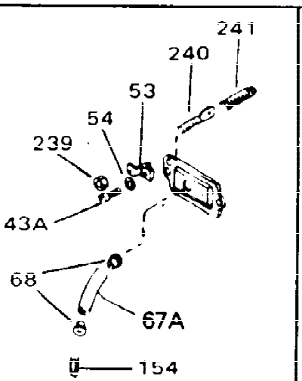

ILLUSTRATION SHOWS TYPICAL PARTS ONLY. ORDER BY PART NUMBER. PARTS NOT LISTED ARE SUPPLIED BY OEM.

Ref #	Part Number	Qty	Description
31	650489		Screw, 1/4-20 x 5/8"
34	27793		Clip, Conduit (Use as required)
35	28942		Screw, 10-32 x 3/8" (Use as required)
43A	650128		Screw, 10-24 x 1/2"
48	29716		Screw, 1/4-28 x 7/16"
56	30206		Link, Throttle
71	650815		Washer, Belleville
72	8116		Nut, Hex
92	30312		Screw, 10-32 x 1/2"
92C	31879		Link, Governor lever-to-bellcrank
92B	30712		Lever, Bellcrank
92A	650399		Screw, 10-32 x 5/8" (Supplied by OEM)
93	29530		Bushing, Bellcrank
93A	28562		Bushing, RPM adjusting lever
94	30199A		Bracket, Speed control (Incl. 98 & 99)
94A	33450		Nut, Lock
95	30202		Spring, Extension
96	30201A		Lever, Speed control
98	32924		Spring, Compression
99	650688		Screw, 10-32 x 1"
193	610118		Cover, Spark plug (Use as required)
201	730152		Control Bracket (Incl. 92, 92A, 92B,93, 93A,94, 95, 95A & 96)
263	650764		Nut, "U" Type (Use as required)
274	610973		Terminal Ass'y. (As req. on late prod uction)
331C	32179		Decal, "Super Start"
331	550223		Decal, Name
338	590420		Rewind Starter (Refer to Division 5, Section C, page 25 for breakdown)
340	33328D		Starter Motor Kit (110-120 Volt) This 110-120 volt starter motor kit may have been added to this engine. It can be added only if cylinder hasdrilled and tapped starter mounting bosses and a ring gear flywheel (see#342). Refer to service number stamped on end cap of motor, or on decal, for identifica
342	30811A		Flywheel (Ring gear flywheel requiredon engines using 110-120 volt starter kits listed above)
342	611042		Flywheel (Used on Type letters H and above) (Std. Point ignition) (Ring gear flywheel required on engines using 110-120 volt starter kits listed above)
342	611085		Flywheel (Minimum ring gear flywheel required on engines using 110-120 volt starter kits listed above) (Use withSolid State ignition)