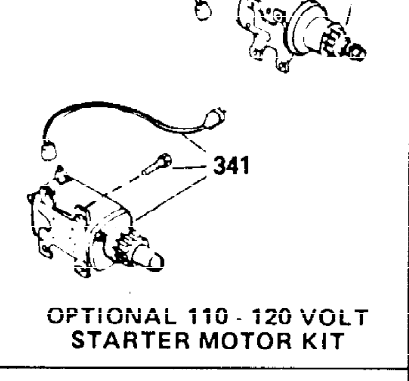

ILLUSTRATION SHOWS TYPICAL PARTS ONLY. ORDER BY PART NUMBER. PARTS NOT LISTED ARE SUPPLIED BY OEM.

Ref #	Part Number	Qty	Description
31	650489		Screw, 1/4-20 x 5/8"
34	27793		Clip, Conduit (Use as required)
35	28942		Screw, 10-32 x 3/8" (Use as required)
43A	650128		Screw, 10-24 x 1/2"
48	29716		Screw, 1/4-28 x 7/16"
56	30206		Link, Throttle
71	650815		Washer, Belleville
72	8116		Nut, Hex
92	30312		Screw, 10-32 x 1/2"
92C	31879		Link, Governor lever-to-bellcrank
92B	30712		Lever, Bellcrank
92A	650399		Screw, 10-32 x 5/8" (Supplied by OEM)
93	29530		Bushing, Bellcrank
93A	28562		Bushing, RPM adjusting lever
94	30199A		Bracket, Speed control (Incl. 98 & 99)
94A	33450		Nut, Lock
95	30202		Spring, Extension
96	30201A		Lever, Speed control
98	32924		Spring, Compression
99	650688		Screw, 10-32 x 1"
193	610118		Cover, Spark plug (Use as required)
201	730152		Control Bracket (Incl. 92, 92A, 92B,93, 93A,94, 95, 95A & 96)
263	650764		Nut, "U" Type (Use as required)
274	610973		Terminal Ass'y. (As req. on late prod uction)
331C	32179		Decal, "Super Start"
331	550223		Decal, Name
338	590420		Rewind Starter (Refer to Division 5, Section C, page 25 for breakdown)
340	33328D		Starter Motor Kit (110-120 Volt) This 110-120 volt starter motor kit may have been added to this engine. It can be added only if cylinder hasdrilled and tapped starter mounting bosses and a ring gear flywheel (see#342). Refer to service number stamped on end cap of motor, or on decal, for identifica
342	30811A		Flywheel (Ring gear flywheel requiredon engines using 110-120 volt starter kits listed above)
342	611042		Flywheel (Used on Type letters H and above) (Std. Point ignition) (Ring gear flywheel required on engines using 110-120 volt starter kits listed above)
342	611085		Flywheel (Minimum ring gear flywheel required on engines using 110-120 volt starter kits listed above) (Use withSolid State ignition)