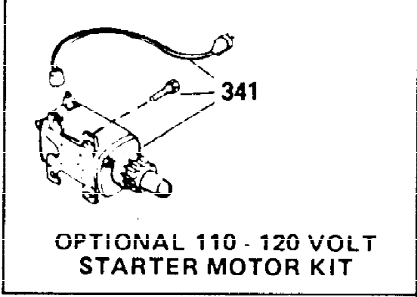

ILLUSTRATION SHOWS TYPICAL PARTS ONLY. ORDER BY PART NUMBER. PARTS NOT LISTED ARE SUPPLIED BY OEM.

Ref #	Part Number	Qty	Description
31	650489		Screw, 1/4-20 x 5/8"
34	27793		Clip, Conduit (Use as required)
35	28942		Screw, 10-32 x 3/8" (Use as required)
43A	650128		Screw, 10-24 x 1/2"
48	29716		Screw, 1/4-28 x 7/16"
56	31710		Link, Throttle
71	650815		Washer, Belleville
72	8116		Nut, Hex
98	28569		Spring, Compression
99	29500		Screw, 8-32 x 3/4"
193	610118		Cover, Spark plug (Use as required)
263	650764		Nut, "U" Type (Use as required)
274	610973		Terminal Ass'y. (As req. on late production)
308	31793		Bearing, Ball
309	31855		Retainer, Bearing
310	650778		Washer, Lock
311	650580		Nut, Lock
312	31792		Washer, Thrust
331	550223		Decal, Name
338	590420		Rewind Starter (Refer to Division 5, Section C, page 25 for breakdown)
340	33328D		Starter Motor Kit (110-120 Volt) This 110-120 volt starter motor kit may have been added to this engine. It can be added only if cylinder has drilled and tapped starter mounting bosses and a ring gear flywheel (see#342). Refer to service number stamped on end cap of motor, or on decal, for identification
342	30811A		Flywheel (Ring gear flywheel required on engines using 110-120 volt starter kits listed above)
342	611042		Flywheel (Used on Type letters H and above) (Std. Point ignition) (Ring gear flywheel required on engines using 110-120 volt starter kits listed above)
342	611085		Flywheel (Minimum ring gear flywheel required on engines using 110-120 volt starter kits listed above) (Use with Solid State ignition)