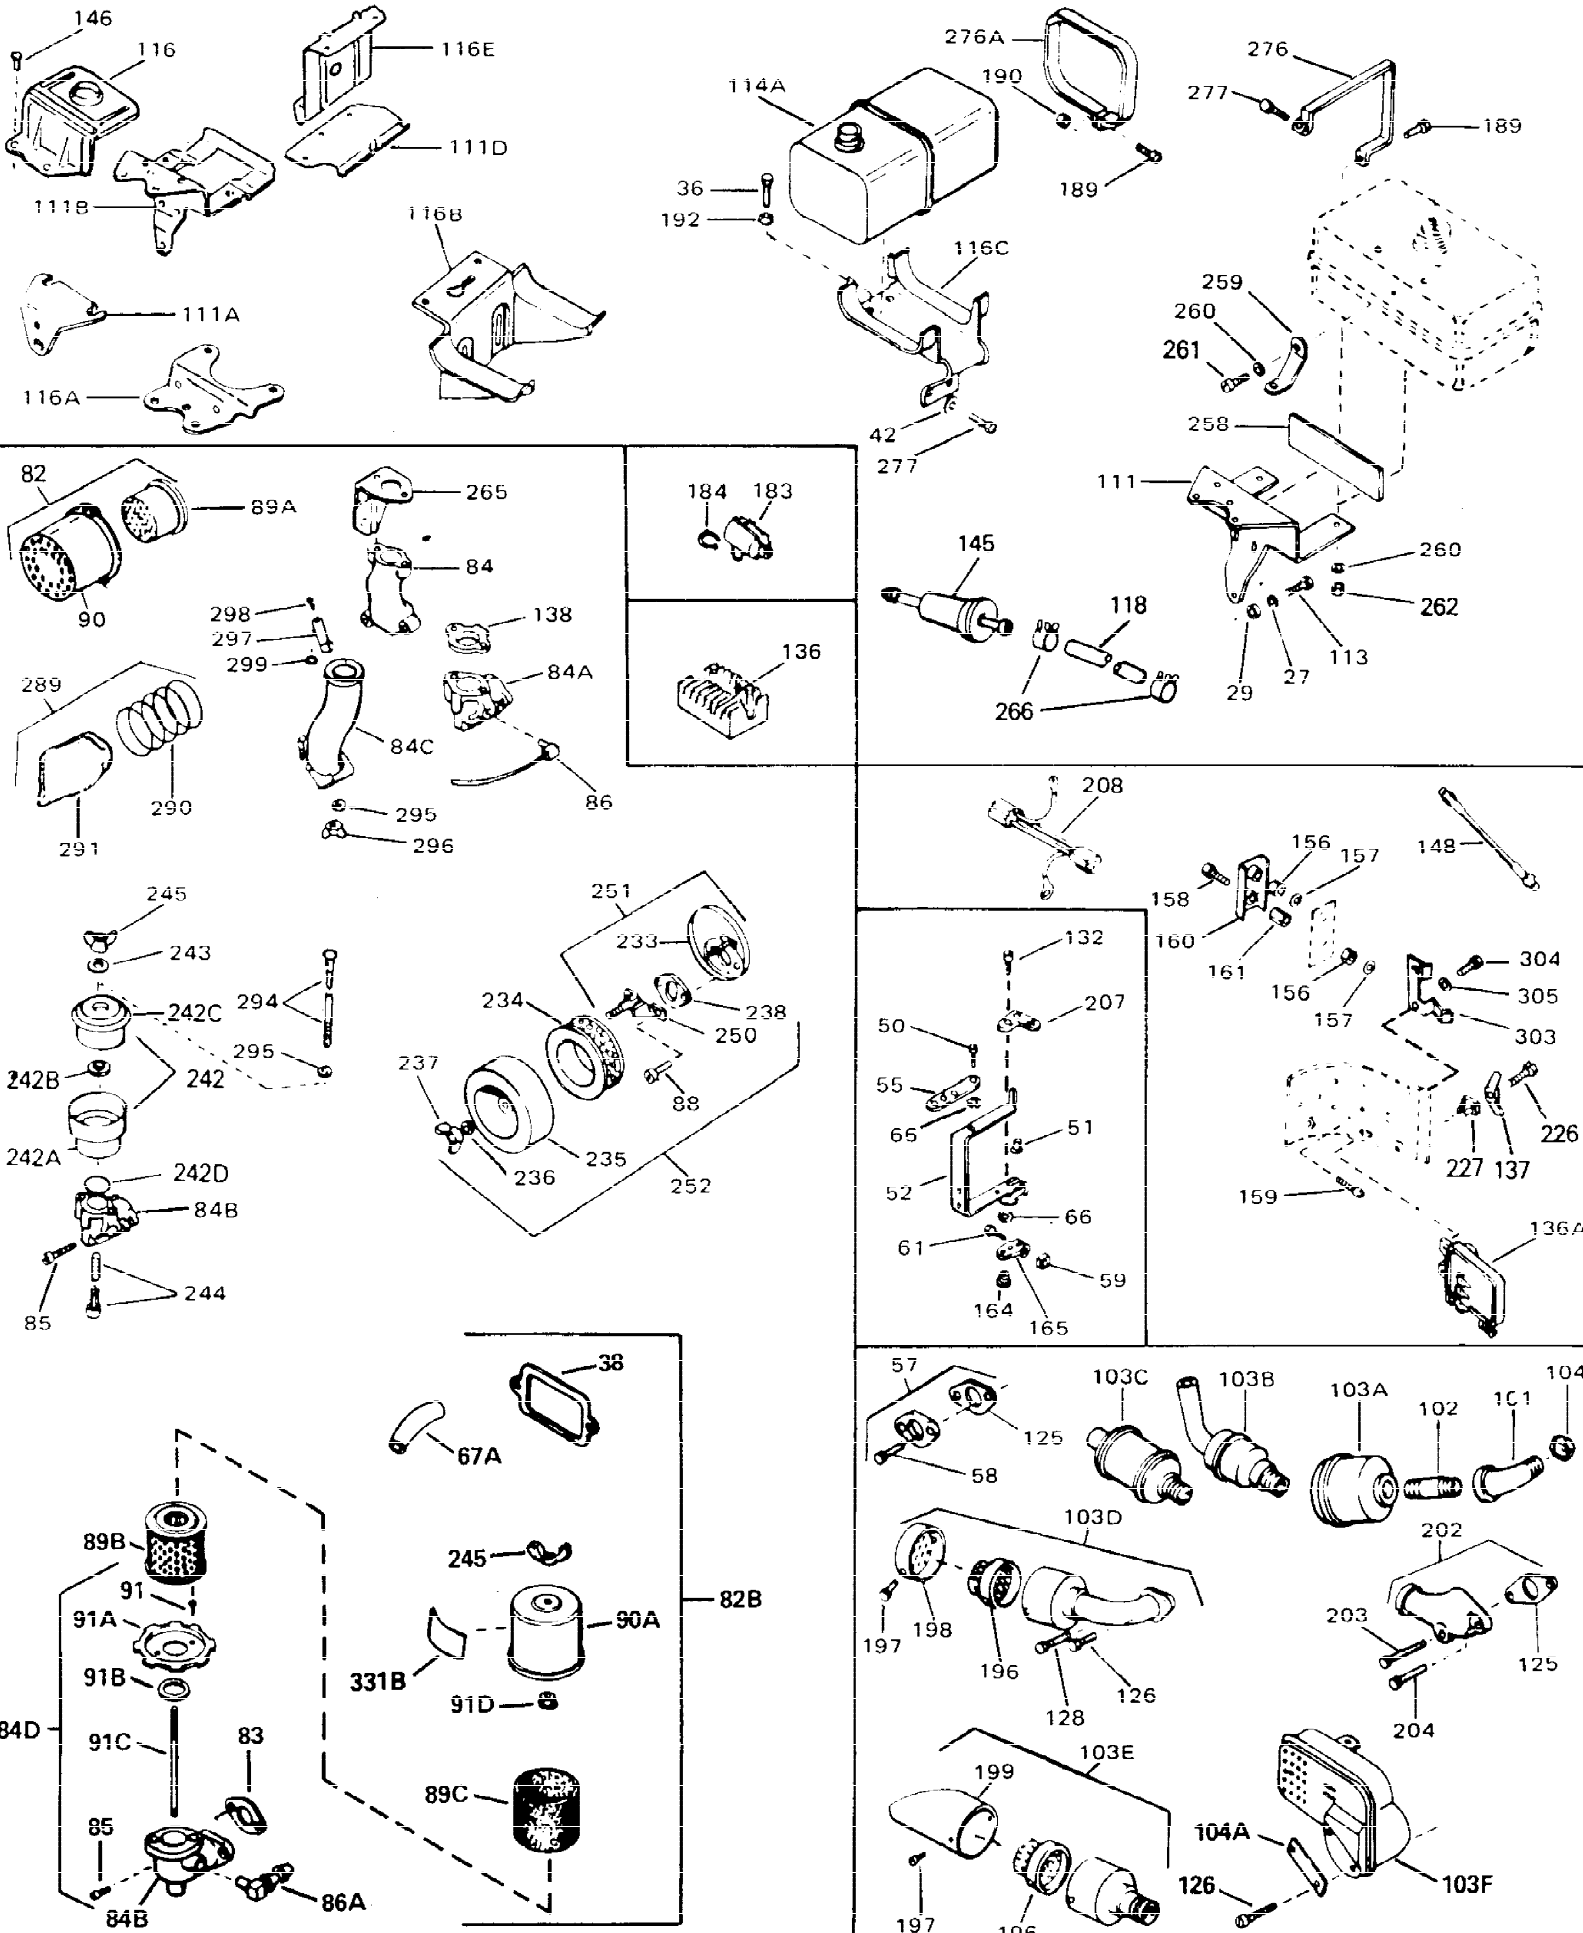

ILLUSTRATION SHOWS TYPICAL PARTS ONLY. ORDER BY PART NUMBER. PARTS NOT LISTED ARE SUPPLIED BY OEM.

Ref #	Part Number	Qty	Description
27	27513		Lockwasher, 1/4" (Use as required)
36	650697A		Screw, 5/16-18 x 2-1/2" (Use as requi red)
36	650695A		Screw, 5/16-18 x 2-1/4" (Use as requi red)
36	650694A		Screw, 5/16-18 x 2" (Use as required)
38	27896A		* Gasket, Breather cover
42	26073		Washer (Use as required)
42	650691		Washer, Flat (Use as required)
50	650548		Screw, 8-32 x 5/16"
51	30319		Rivet, Split (Used in early productio n)
52	32326A		Lever, Governor (New lever does not need 1 of 51,66,132,164,165,207)
55	30205		Bracket, Adjusting
57	730130		Exh.Adap.Kit (Incl. 58 & 125) (Use as req.)
58	30196		Screw, 5/16-18 x 3/4" (Use as require d)
59	29216		Nut, Lock, 10-32
61	29826		Screw, 10-32 x 3/4"
66	29918		Lockwasher, #8 E.T.
82	730127		Air Cleaner Ass'y. (Incl. 60, 83, 87, 88, 89A, 90, 238 & 331B) (Use as required)
82B	730561		Air cleaner kit (Incl. 38, 67A, 83, 84B, 85,89B, 89C, 90A, 91, 91A, 91B, 91C, 91D, 245 & 331B) (Use only on engines with an externally vented fully adjustable carburetor)
83	27272A		* Gasket, Air cleaner
84D	34819		Air Cleaner Elbow (Incl. 84B, 86A, 91, 91A, 91B & 91C) (Use in 730561 assembly only)
88	28820		Screw, 10-32 x 1/2"
90	31715		Body, Air cleaner
101	30209		Elbow, Exhaust (45 degree)
102	30244		Muffler Nipple
103E	391026		Opt. Spark Arrest Muffler (Incl.196,1 97,199)
103A	29633		Muffler
104	32862		Conduit Nut
111	31694		Bracket, Fuel tank
113	650561		Screw, 1/4-20 x 5/8"
118	29774		Fuel Line (Braided 8-1/4" 21 cm)(Use as req.)
118	30705		Fuel Line (Braided 16") (41 cm) (Use as req.)
118	30962		Fuel Line (Braided 32") (81 cm) (Use as req.)
128	650694A		Screw, 5/16-18 x 2" (Use as required)
132	650548		Screw, 8-32 x 5/16" (Early production)
148	34067		Wire Assy., Alternator adapter (4-1/4 ")
148	34069		Wire Assy., Alternator adapter (6-3/4 ")
189	6201		Screw, 1/4-28 x 7/8"
202	31288		Exh. Adaptor Kit (Incl.125,203,204) (As req.)
203	650697A		Screw, 5/16-18 x 2-1/2" (Use as requi red)
204	6021A		Screw, 5/16-18 x 1-1/2" (Use as requi red)
262	29752		Nut, Lock
266	26460		Clamp, Fuel line
276	31697		Strap, Fuel tank
277	29212		Screw, Hex hd. Sems, 1/4-28 x 7/16
331B	31752		Decal, Air cleaner