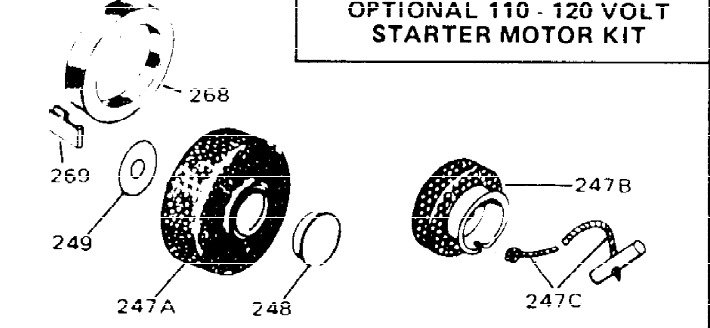

ILLUSTRATION SHOWS TYPICAL PARTS ONLY. ORDER BY PART NUMBER. PARTS NOT LISTED ARE SUPPLIED BY OEM.

Ref #	Part Number	Qty	Description
31	650489		Screw, 1/4-20 x 5/8"
34	27793		Clip, Conduit (Use as required)
35	28942		Screw, 10-32 x 3/8" (Use as required)
43A	650128		Screw, 10-24 x 1/2"
48	29716		Screw, 1/4-28 x 7/16"
56	31710		Link, Throttle
71	650815		Washer, Belleville
72	8116		Nut, Hex
98	28569		Spring, Compression
99	29500		Screw, 8-32 x 3/4"
193	610118		Cover, Spark plug (Use as required)
263	650764		Nut, "U" Type (Use as required)
274	610973		Terminal Ass'y. (As req. on late production)
308	31793		Bearing, Ball
309	31855		Retainer, Bearing
310	650778		Washer, Lock
311	650580		Nut, Lock
312	31792		Washer, Thrust
331	550223		Decal, Name
338	590420		Rewind Starter (Refer to Division 5, Section C, page 25 for breakdown)
340	33328D		Starter Motor Kit (110-120 Volt) This 110-120 volt starter motor kit may have been added to this engine. It can be added only if cylinder has drilled and tapped starter mounting bosses and a ring gear flywheel (see#342). Refer to service number stamped on end cap of motor, or on decal, for identification
342	30811A		Flywheel (Ring gear flywheel required on engines using 110-120 volt starter kits listed above)
342	611042		Flywheel (Used on Type letters H and above) (Std. Point ignition) (Ring gear flywheel required on engines using 110-120 volt starter kits listed above)
342	611085		Flywheel (Minimum ring gear flywheel required on engines using 110-120 volt starter kits listed above) (Use with Solid State ignition)