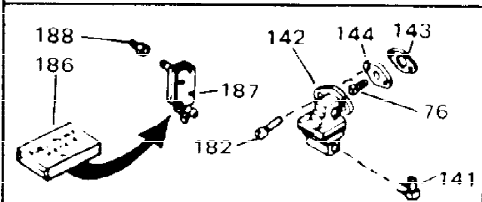

ILLUSTRATION SHOWS TYPICAL PARTS ONLY. ORDER BY PART NUMBER. PARTS NOT LISTED ARE SUPPLIED BY OEM.

Ref #	Part Number	Qty	Description
31	650489		Screw, 1/4-20 x 5/8"
34	27793		Clip, Conduit (Use as required)
35	28942		Screw, 10-32 x 3/8" (Use as required)
43A	650128		Screw, 10-24 x 1/2"
48	29716		Screw, 1/4-28 x 7/16"
56	30824		Link, Throttle
71	650815		Washer, Belleville
72	8116		Nut, Hex
193	610118		Cover, Spark plug (Use as required)
200	33110A		Control Bracket (Incl. 224 & 274)
224	30826		Spring, Extension
263	650764		Nut, "U" Type (Use as required)
274	610973		Terminal Ass'y. (As req. on late production)
331	550223		Decal, Name
338	590420		Rewind Starter (Refer to Division 5, Section C, page 25 for breakdown)
340	33328D		Starter Motor Kit (110-120 Volt) This 110-120 volt starter motor kit may have been added to this engine. It can be added only if cylinder has drilled and tapped starter mounting bosses and a ring gear flywheel (see#342). Refer to service number stamped on end cap of motor, or on decal, for identification
342	30811A		Flywheel (Ring gear flywheel required on engines using 110-120 volt starter kits listed above)
342	611042		Flywheel (Used on Type letters H and above) (Std. Point ignition) (Ring gear flywheel required on engines using 110-120 volt starter kits listed above)
342	611085		Flywheel (Minimum ring gear flywheel required on engines using 110-120 volt starter kits listed above) (Use with Solid State ignition)