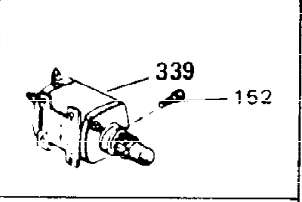

ILLUSTRATION SHOWS TYPICAL PARTS ONLY. ORDER BY PART NUMBER. PARTS NOT LISTED ARE SUPPLIED BY OEM.

Ref #	Part Number	Qty	Description
31	650489		Screw, 1/4-20 x 5/8"
34	27793		Clip, Conduit (Use as required)
35	28942		Screw, 10-32 x 3/8" (Use as required)
43A	650128		Screw, 10-24 x 1/2"
48	29716		Screw, 1/4-28 x 7/16"
56	30824		Link, Throttle
71	650815		Washer, Belleville
72	8116		Nut, Hex
193	610118		Cover, Spark plug (Use as required)
200	33110A		Control Bracket (Incl. 224 & 274)
224	30826		Spring, Extension
263	650764		Nut, "U" Type (Use as required)
274	610973		Terminal Ass'y. (As req. on late production)
331	550223		Decal, Name
338	590420		Rewind Starter (Refer to Division 5, Section C, page 25 for breakdown)
340	33328D		Starter Motor Kit (110-120 Volt) This 110-120 volt starter motor kit may have been added to this engine. It can be added only if cylinder has drilled and tapped starter mounting bosses and a ring gear flywheel (see#342). Refer to service number stamped on end cap of motor, or on decal, for identification
342	30811A		Flywheel (Ring gear flywheel required on engines using 110-120 volt starter kits listed above)
342	611042		Flywheel (Used on Type letters H and above) (Std. Point ignition) (Ring gear flywheel required on engines using 110-120 volt starter kits listed above)
342	611085		Flywheel (Minimum ring gear flywheel required on engines using 110-120 volt starter kits listed above) (Use with Solid State ignition)