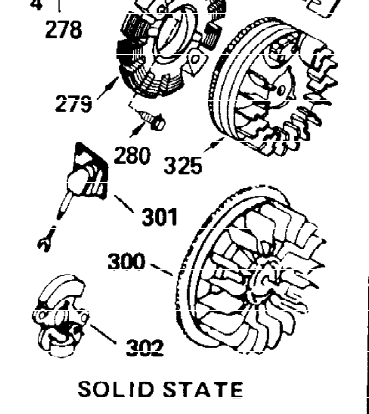

ILLUSTRATION SHOWS TYPICAL PARTS ONLY. ORDER BY PART NUMBER. PARTS NOT LISTED ARE SUPPLIED BY OEM.

Ref #	Part Number	Qty	Description
31	650489		Screw, 1/4-20 x 5/8"
34	27793		Clip, Conduit (Use as required)
35	28942		Screw, 10-32 x 3/8" (Use as required)
43A	650128		Screw, 10-24 x 1/2"
48	29716		Screw, 1/4-28 x 7/16"
56	30824		Link, Throttle
71	650815		Washer, Belleville
72	8116		Nut, Hex
193	610118		Cover, Spark plug (Use as required)
200	33110A		Control Bracket (Incl. 224 & 274)
224	30826		Spring, Extension
263	650764		Nut, "U" Type (Use as required)
274	610973		Terminal Ass'y. (As req. on late production)
331	550223		Decal, Name
338	590420		Rewind Starter (Refer to Division 5, Section C, page 25 for breakdown)
340	33328D		Starter Motor Kit (110-120 Volt) This 110-120 volt starter motor kit may have been added to this engine. It can be added only if cylinder has drilled and tapped starter mounting bosses and a ring gear flywheel (see#342). Refer to service number stamped on end cap of motor, or on decal, for identification
342	30811A		Flywheel (Ring gear flywheel required on engines using 110-120 volt starter kits listed above)
342	611042		Flywheel (Used on Type letters H and above) (Std. Point ignition) (Ring gear flywheel required on engines using 110-120 volt starter kits listed above)
342	611085		Flywheel (Minimum ring gear flywheel required on engines using 110-120 volt starter kits listed above) (Use with Solid State ignition)