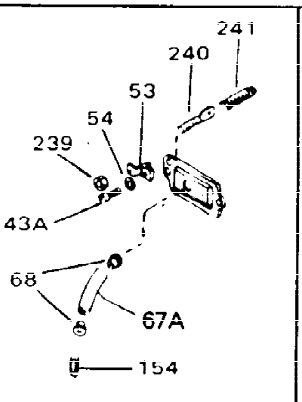

ILLUSTRATION SHOWS TYPICAL PARTS ONLY. ORDER BY PART NUMBER. PARTS NOT LISTED ARE SUPPLIED BY OEM.

Ref #	Part Number	Qty	Description
31	650489		Screw, 1/4-20 x 5/8"
34	27793		Clip, Conduit (Use as required)
35	28942		Screw, 10-32 x 3/8" (Use as required)
43A	650128		Screw, 10-24 x 1/2"
48	29716		Screw, 1/4-28 x 7/16"
56	30824		Link, Throttle
71	650815		Washer, Belleville
72	8116		Nut, Hex
193	610118		Cover, Spark plug (Use as required)
200	33110A		Control Bracket (Incl. 224 & 274)
224	30826		Spring, Extension
263	650764		Nut, "U" Type (Use as required)
274	610973		Terminal Ass'y. (As req. on late production)
331	550223		Decal, Name
338	590420		Rewind Starter (Refer to Division 5, Section C, page 25 for breakdown)
340	33328D		Starter Motor Kit (110-120 Volt) This 110-120 volt starter motor kit may have been added to this engine. It can be added only if cylinder has drilled and tapped starter mounting bosses and a ring gear flywheel (see#342). Refer to service number stamped on end cap of motor, or on decal, for identification
342	30811A		Flywheel (Ring gear flywheel required on engines using 110-120 volt starter kits listed above)
342	611042		Flywheel (Used on Type letters H and above) (Std. Point ignition) (Ring gear flywheel required on engines using 110-120 volt starter kits listed above)
342	611085		Flywheel (Minimum ring gear flywheel required on engines using 110-120 volt starter kits listed above) (Use with Solid State ignition)