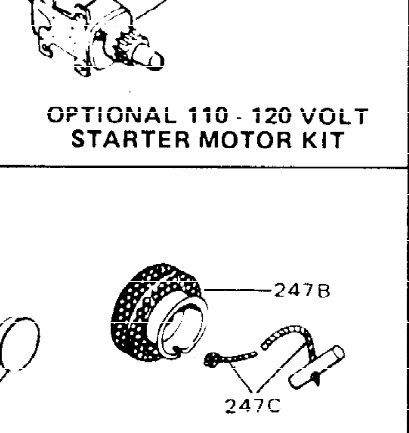

ILLUSTRATION SHOWS TYPICAL PARTS ONLY. ORDER BY PART NUMBER. PARTS NOT LISTED ARE SUPPLIED BY OEM.

Ref #	Part Number	Qty	Description
31	650489		Screw, 1/4-20 x 5/8"
34	27793		Clip, Conduit (Use as required)
35	28942		Screw, 10-32 x 3/8" (Use as required)
43A	650128		Screw, 10-24 x 1/2"
48	29716		Screw, 1/4-28 x 7/16"
56	30824		Link, Throttle
71	650815		Washer, Belleville
72	8116		Nut, Hex
193	610118		Cover, Spark plug (Use as required)
200	33110A		Control Bracket (Incl. 224 & 274)
224	30826		Spring, Extension
263	650764		Nut, "U" Type (Use as required)
274	610973		Terminal Ass'y. (As req. on late production)
331	550223		Decal, Name
338	590420		Rewind Starter (Refer to Division 5, Section C, page 25 for breakdown)
340	33328D		Starter Motor Kit (110-120 Volt) This 110-120 volt starter motor kit may have been added to this engine. It can be added only if cylinder has drilled and tapped starter mounting bosses and a ring gear flywheel (see#342). Refer to service number stamped on end cap of motor, or on decal, for identification
342	30811A		Flywheel (Ring gear flywheel required on engines using 110-120 volt starter kits listed above)
342	611042		Flywheel (Used on Type letters H and above) (Std. Point ignition) (Ring gear flywheel required on engines using 110-120 volt starter kits listed above)
342	611085		Flywheel (Minimum ring gear flywheel required on engines using 110-120 volt starter kits listed above) (Use with Solid State ignition)