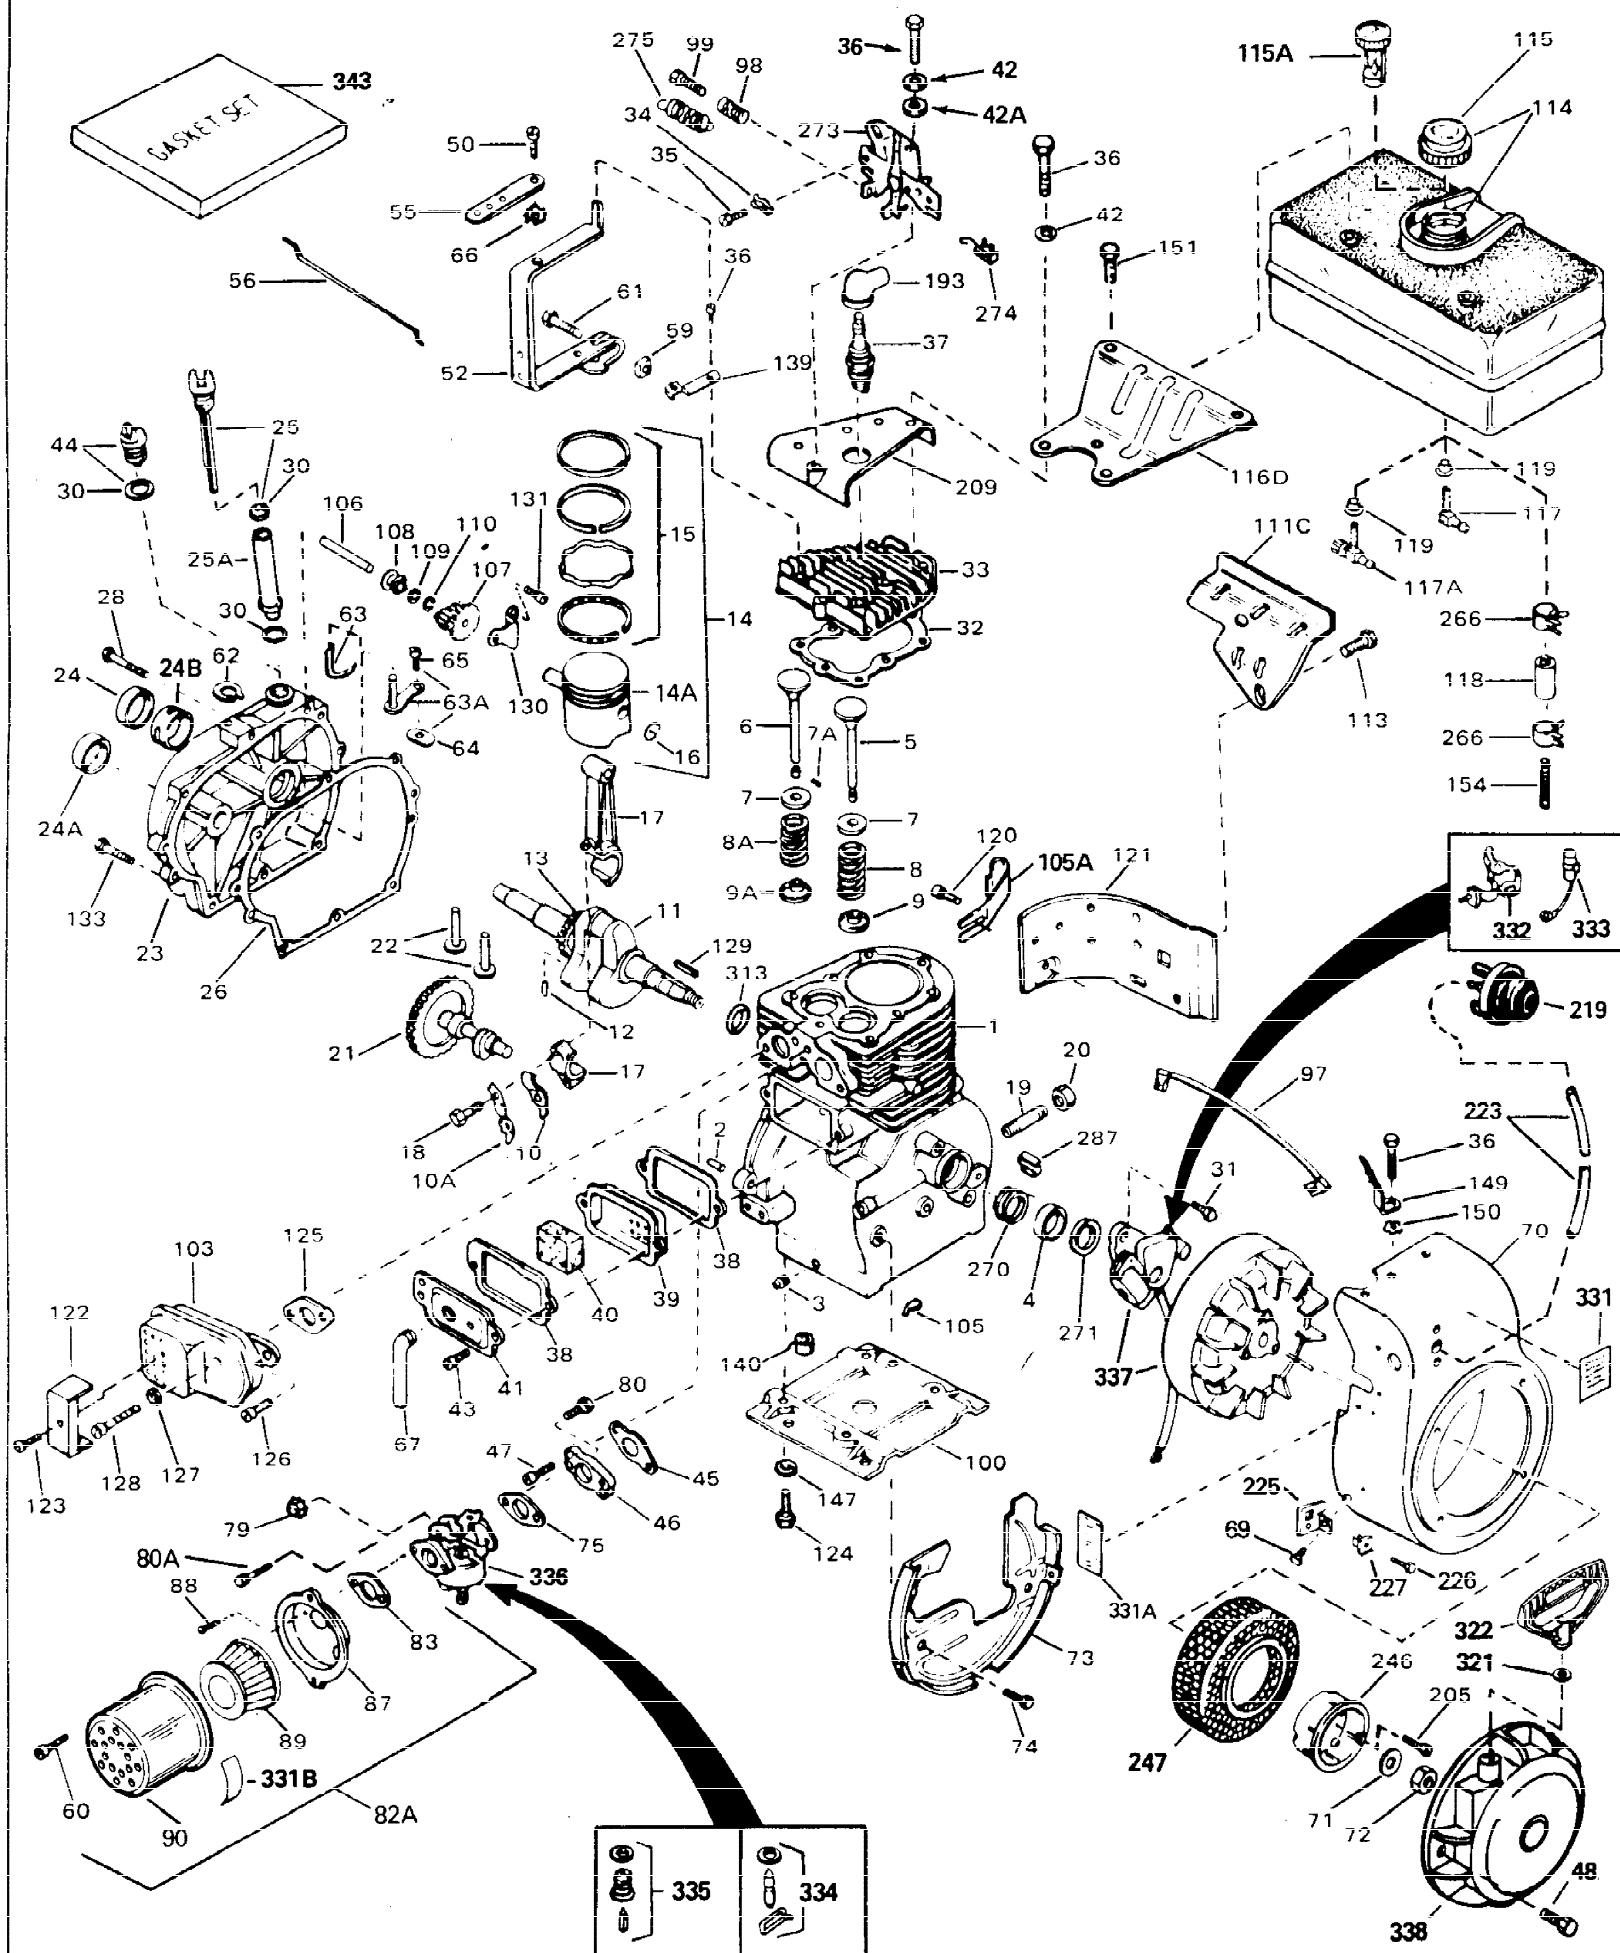

ILLUSTRATION SHOWS TYPICAL PARTS ONLY. ORDER BY PART NUMBER. PARTS NOT LISTED ARE SUPPLIED BY OEM.

Ref #	Part Number	Qty	Description
	1 32586C		Cylinder (Incl. 2, 3, 4 & 76) (2-3/4" Bore)
	2 27652		Pin, Dowel
	3 27642		Plug, Oil drain
	4 32630		Seal, Oil
	5 32783		Intake Valve (Std.) (Incl. 9)
	5 32784		Intake Valve (1/32" OS) (Incl. 9)
	6 27878A		Exhaust Valve (Std.) (Incl. 9)
	6 27880A		Exhaust Valve (1/32" OS) (Incl. 9)
	7 27882		Cap, Upper valve spring
	7A 20810		Pin, Valve spring retainer (Use as re quired)
	8 27881		Spring, Valve
	8A 27881		Spring, Valve
	9 32581		Cap, Lower valve spring
	9A 32581		Cap, Lower valve spring
	10A 32590		Plate, Lock & Oil dipper (This plate may be replaced by 34242 oil dipper but 650662C screw must be used.)
	10 34242		Dipper, Oil
	11 32680A		Crankshaft (Incl. 12 & 13)
	12 29783		Crankshaft Gear Pin (Early production)
	13 27884		Gear, Crankshaft (Used in early produ ction) This gear is servicable onlywhen it is pinned to the crankshaft.
	14 34517		Piston, Pin & Ring Set (Std.) (2-3/4" Bore)
	14 34518		Piston, Pin & Ring Set (.010" OS)
	14 34519		Piston, Pin & Ring Set (.020" OS)
	14A 32592B		Piston & Pin Ass'y. (Std.)(2-3/4")(In cl.16)
	14A 32593B		Piston & Pin Ass'y. (.010" OS) (Incl. 16)
	14A 32594B		Piston & Pin Ass'y. (.020" OS) (Incl. 16)
	15 32595		Ring Set (Std.) (2-3/4" Bore)
	15 32596		Ring Set (.010" OS)
	15 32597		Ring Set (.020" OS)
	16 27888		Ring, Piston pin retaining
	17 32591C		Rod Assy., Connecting (Incl. 10 & 18)
	18 650662C		Screw, Connecting rod (2 each)
	21 32115		Camshaft (MCR)
	22 34034		Lifter, Valve
	23 31303B		Cover, Cylinder (Incl. 24, 106 & 279)
	24 28427		Seal, Oil
	24B 31546		Bushing, Crankshaft (Use as required)
	25 31297		Dipstick, Oil (Incl. 30)
	26 30684		* Gasket, Cylinder cover
	28 650488		Screw, 1/4-20 x 1-1/4"
	30 29673		* Gasket, Oil filler
	31 650489		Screw, 1/4-20 x 5/8"
	32 32631A		* Gasket, Cylinder head
	33 30938A		Head, Cylinder
	34 27793		Clip, Conduit (Use as required)
	35 28942		Screw, 10-32 x 3/8" (Use as required)
	36 650697A		Screw, 5/16-18 x 2-1/2" (Use as requi red)
	36 650695A		Screw, 5/16-18 x 2-1/4" (Use as requi red)
	36 650694A		Screw, 5/16-18 x 2" (Use as required)
	37 33636		Resistor Spark Plug (RJ-8C)
	37 34251		Resistor Spark Plug