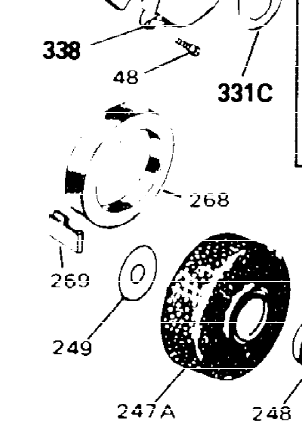

ILLUSTRATION SHOWS TYPICAL PARTS ONLY. ORDER BY PART NUMBER. PARTS NOT LISTED ARE SUPPLIED BY OEM.

Ref #	Part Number	Qty	Description
31	650489		Screw, 1/4-20 x 5/8"
34	27793		Clip, Conduit (Use as required)
35	28942		Screw, 10-32 x 3/8" (Use as required)
43A	650128		Screw, 10-24 x 1/2"
48	29716		Screw, 1/4-28 x 7/16"
56	30824		Link, Throttle
71	650815		Washer, Belleville
72	8116		Nut, Hex
193	610118		Cover, Spark plug (Use as required)
200	33110A		Control Bracket (Incl. 224 & 274)
224	30826		Spring, Extension
263	650764		Nut, "U" Type (Use as required)
274	610973		Terminal Ass'y. (As req. on late production)
331	550223		Decal, Name
338	590420		Rewind Starter (Refer to Division 5, Section C, page 25 for breakdown)
340	33328D		Starter Motor Kit (110-120 Volt) This 110-120 volt starter motor kit may have been added to this engine. It can be added only if cylinder has drilled and tapped starter mounting bosses and a ring gear flywheel (see#342). Refer to service number stamped on end cap of motor, or on decal, for identification
342	30811A		Flywheel (Ring gear flywheel required on engines using 110-120 volt starter kits listed above)
342	611042		Flywheel (Used on Type letters H and above) (Std. Point ignition) (Ring gear flywheel required on engines using 110-120 volt starter kits listed above)
342	611085		Flywheel (Minimum ring gear flywheel required on engines using 110-120 volt starter kits listed above) (Use with Solid State ignition)