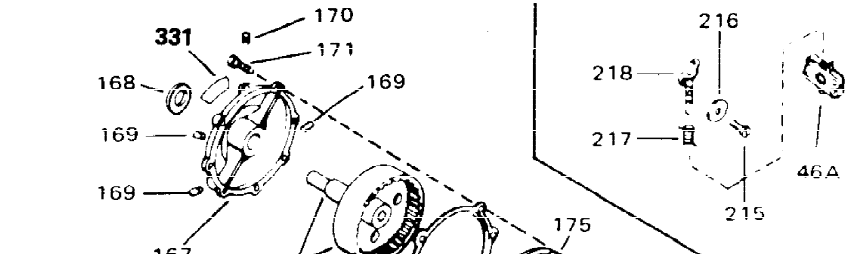

ILLUSTRATION SHOWS TYPICAL PARTS ONLY. ORDER BY PART NUMBER. PARTS NOT LISTED ARE SUPPLIED BY OEM.

Ref #	Part Number	Qty	Description
31	650489		Screw, 1/4-20 x 5/8"
34	27793		Clip, Conduit (Use as required)
35	28942		Screw, 10-32 x 3/8" (Use as required)
43A	650128		Screw, 10-24 x 1/2"
48	29716		Screw, 1/4-28 x 7/16"
56	30824		Link, Throttle
71	650815		Washer, Belleville
72	8116		Nut, Hex
193	610118		Cover, Spark plug (Use as required)
200	33110A		Control Bracket (Incl. 224 & 274)
224	30826		Spring, Extension
263	650764		Nut, "U" Type (Use as required)
274	610973		Terminal Ass'y. (As req. on late production)
331	550223		Decal, Name
338	590420		Rewind Starter (Refer to Division 5, Section C, page 25 for breakdown)
340	33328D		Starter Motor Kit (110-120 Volt) This 110-120 volt starter motor kit may have been added to this engine. It can be added only if cylinder has drilled and tapped starter mounting bosses and a ring gear flywheel (see#342). Refer to service number stamped on end cap of motor, or on decal, for identification
342	30811A		Flywheel (Ring gear flywheel required on engines using 110-120 volt starter kits listed above)
342	611042		Flywheel (Used on Type letters H and above) (Std. Point ignition) (Ring gear flywheel required on engines using 110-120 volt starter kits listed above)
342	611085		Flywheel (Minimum ring gear flywheel required on engines using 110-120 volt starter kits listed above) (Use with Solid State ignition)