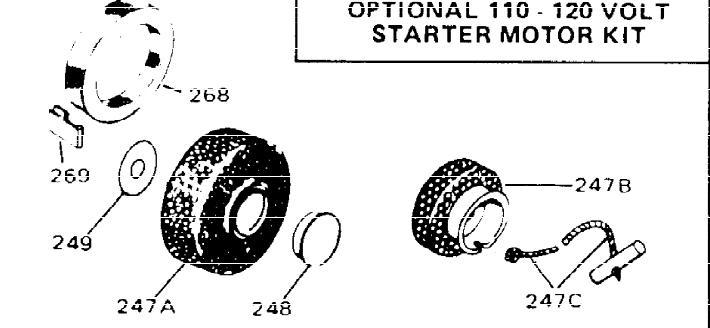

ILLUSTRATION SHOWS TYPICAL PARTS ONLY. ORDER BY PART NUMBER. PARTS NOT LISTED ARE SUPPLIED BY OEM.

Ref #	Part Number	Qty	Description
31	650489		Screw, 1/4-20 x 5/8"
34	27793		Clip, Conduit (Use as required)
35	28942		Screw, 10-32 x 3/8" (Use as required)
43A	650597		Screw, 10-24 x 5/8"
48	29716		Screw, 1/4-28 x 7/16"
53	32328		Bracket, Speed adjusting (Incl. 239)
54	8269		Washer, Lock (Can be purchased locally)
56	31710		Link, Throttle
71	650815		Washer, Belleville
72	8116		Nut, Hex
193	610118		Cover, Spark plug (Use as required)
239	33450		Nut, Lock
240	30845A		Bolt, Governor adjusting
241	30886A		Spring, Governor bolt
263	650764		Nut, "U" Type (Use as required)
274	610973		Terminal Ass'y. (As req. on late production)
338	590420		Rewind Starter (Refer to Division 5, Section C, page 25 for breakdown)
340	33328D		Starter Motor Kit (110-120 Volt) This 110-120 volt starter motor kit may have been added to this engine. It can be added only if cylinder has drilled and tapped starter mounting bosses and a ring gear flywheel (see #342). Refer to service number stamped on end cap of motor, or on decal, for identification
342	30811A		Flywheel (Ring gear flywheel required on engines using 110-120 volt starter kits listed above)
342	611042		Flywheel (Used on Type letters H and above) (Std. Point ignition) (Ring gear flywheel required on engines using 110-120 volt starter kits listed above)
342	611085		Flywheel (Minimum ring gear flywheel required on engines using 110-120 volt starter kits listed above) (Use with Solid State ignition)