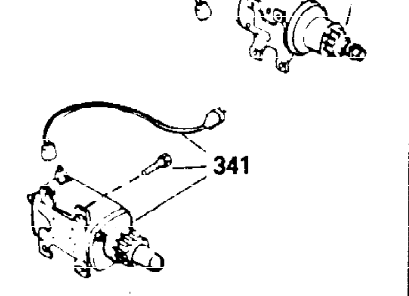

ILLUSTRATION SHOWS TYPICAL PARTS ONLY. ORDER BY PART NUMBER. PARTS NOT LISTED ARE SUPPLIED BY OEM.

Ref #	Part Number	Qty	Description
31	650489		Screw, 1/4-20 x 5/8"
34	27793		Clip, Conduit (Use as required)
35	28942		Screw, 10-32 x 3/8" (Use as required)
43A	650597		Screw, 10-24 x 5/8"
48	29716		Screw, 1/4-28 x 7/16"
53	32328		Bracket, Speed adjusting (Incl. 239)
54	8269		Washer, Lock (Can be purchased locally)
56	31710		Link, Throttle
71	650815		Washer, Belleville
72	8116		Nut, Hex
193	610118		Cover, Spark plug (Use as required)
239	33450		Nut, Lock
240	30845A		Bolt, Governor adjusting
241	30886A		Spring, Governor bolt
263	650764		Nut, "U" Type (Use as required)
274	610973		Terminal Ass'y. (As req. on late production)
338	590420		Rewind Starter (Refer to Division 5, Section C, page 25 for breakdown)
340	33328D		Starter Motor Kit (110-120 Volt) This 110-120 volt starter motor kit may have been added to this engine. It can be added only if cylinder has drilled and tapped starter mounting bosses and a ring gear flywheel (see #342). Refer to service number stamped on end cap of motor, or on decal, for identification
342	30811A		Flywheel (Ring gear flywheel required on engines using 110-120 volt starter kits listed above)
342	611042		Flywheel (Used on Type letters H and above) (Std. Point ignition) (Ring gear flywheel required on engines using 110-120 volt starter kits listed above)
342	611085		Flywheel (Minimum ring gear flywheel required on engines using 110-120 volt starter kits listed above) (Use with Solid State ignition)