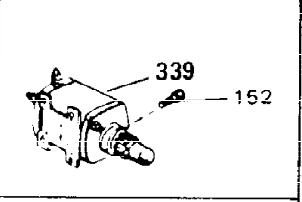

ILLUSTRATION SHOWS TYPICAL PARTS ONLY. ORDER BY PART NUMBER. PARTS NOT LISTED ARE SUPPLIED BY OEM.

Ref #	Part Number	Qty	Description
31	650489		Screw, 1/4-20 x 5/8"
34	27793		Clip, Conduit (Use as required)
35	28942		Screw, 10-32 x 3/8" (Use as required)
43A	650597		Screw, 10-24 x 5/8"
48	29716		Screw, 1/4-28 x 7/16"
53	32328		Bracket, Speed adjusting (Incl. 239)
54	8269		Washer, Lock (Can be purchased locally)
56	31710		Link, Throttle
71	650815		Washer, Belleville
72	8116		Nut, Hex
193	610118		Cover, Spark plug (Use as required)
239	33450		Nut, Lock
240	30845A		Bolt, Governor adjusting
241	30886A		Spring, Governor bolt
263	650764		Nut, "U" Type (Use as required)
274	610973		Terminal Ass'y. (As req. on late production)
338	590420		Rewind Starter (Refer to Division 5, Section C, page 25 for breakdown)
340	33328D		Starter Motor Kit (110-120 Volt) This 110-120 volt starter motor kit may have been added to this engine. It can be added only if cylinder has drilled and tapped starter mounting bosses and a ring gear flywheel (see #342). Refer to service number stamped on end cap of motor, or on decal, for identification
342	30811A		Flywheel (Ring gear flywheel required on engines using 110-120 volt starter kits listed above)
342	611042		Flywheel (Used on Type letters H and above) (Std. Point ignition) (Ring gear flywheel required on engines using 110-120 volt starter kits listed above)
342	611085		Flywheel (Minimum ring gear flywheel required on engines using 110-120 volt starter kits listed above) (Use with Solid State ignition)