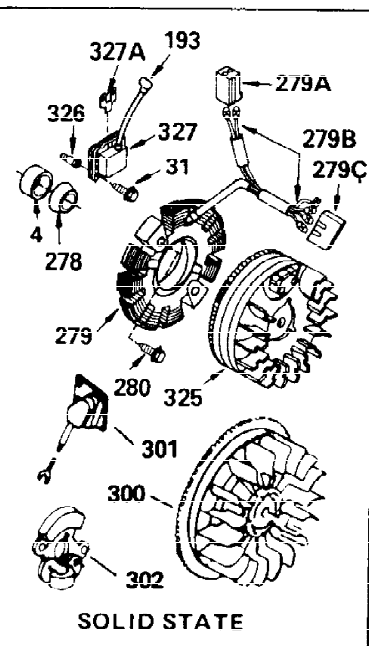

ILLUSTRATION SHOWS TYPICAL PARTS ONLY. ORDER BY PART NUMBER. PARTS NOT LISTED ARE SUPPLIED BY OEM.

Ref #	Part Number	Qty	Description
31	650489		Screw, 1/4-20 x 5/8"
34	27793		Clip, Conduit (Use as required)
35	28942		Screw, 10-32 x 3/8" (Use as required)
43A	650597		Screw, 10-24 x 5/8"
48	29716		Screw, 1/4-28 x 7/16"
53	32328		Bracket, Speed adjusting (Incl. 239)
54	8269		Washer, Lock (Can be purchased locally)
56	31710		Link, Throttle
71	650815		Washer, Belleville
72	8116		Nut, Hex
193	610118		Cover, Spark plug (Use as required)
239	33450		Nut, Lock
240	30845A		Bolt, Governor adjusting
241	30886A		Spring, Governor bolt
263	650764		Nut, "U" Type (Use as required)
274	610973		Terminal Ass'y. (As req. on late production)
338	590420		Rewind Starter (Refer to Division 5, Section C, page 25 for breakdown)
340	33328D		Starter Motor Kit (110-120 Volt) This 110-120 volt starter motor kit may have been added to this engine. It can be added only if cylinder has drilled and tapped starter mounting bosses and a ring gear flywheel (see #342). Refer to service number stamped on end cap of motor, or on decal, for identification
342	30811A		Flywheel (Ring gear flywheel required on engines using 110-120 volt starter kits listed above)
342	611042		Flywheel (Used on Type letters H and above) (Std. Point ignition) (Ring gear flywheel required on engines using 110-120 volt starter kits listed above)
342	611085		Flywheel (Minimum ring gear flywheel required on engines using 110-120 volt starter kits listed above) (Use with Solid State ignition)