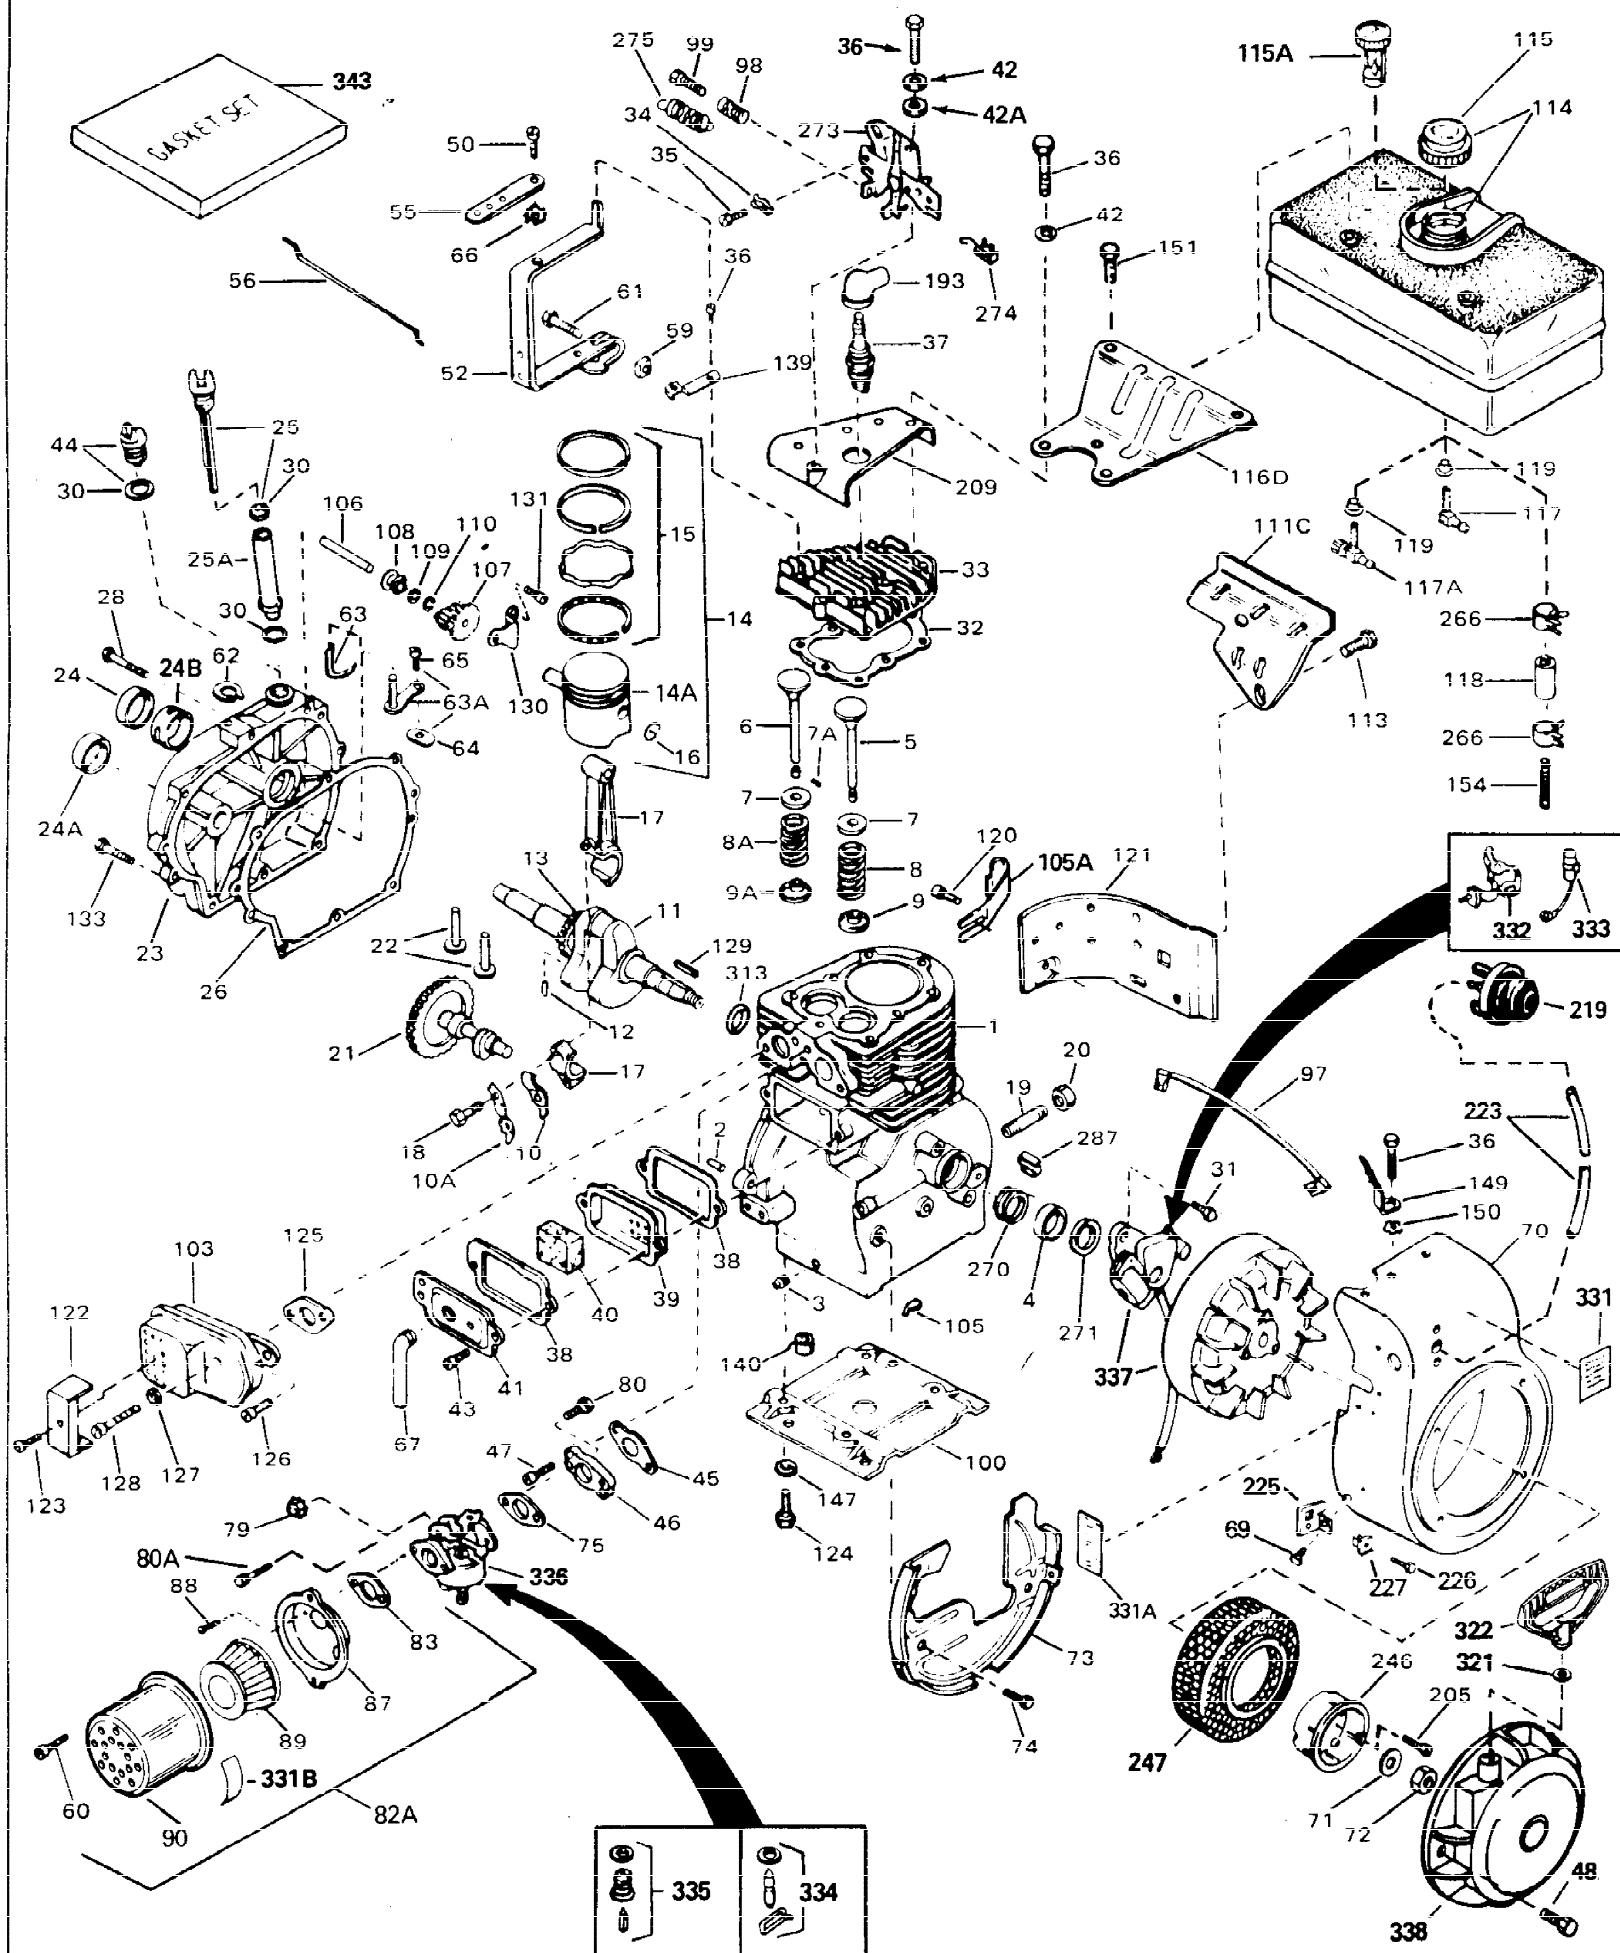

ILLUSTRATION SHOWS TYPICAL PARTS ONLY. ORDER BY PART NUMBER. PARTS NOT LISTED ARE SUPPLIED BY OEM.

Ref #	Part Number	Qty	Description
	1 32586C		Cylinder (Incl. 2, 3, 4 & 76) (2-3/4" Bore)
	2 27652		Pin, Dowel
	3 27642		Plug, Oil drain
	4 32630		Seal, Oil
	5 32783		Intake Valve (Std.) (Incl. 9)
	5 32784		Intake Valve (1/32" OS) (Incl. 9)
	6 27878A		Exhaust Valve (Std.) (Incl. 9)
	6 27880A		Exhaust Valve (1/32" OS) (Incl. 9)
	7 27882		Cap, Upper valve spring
	7A 20810		Pin, Valve spring retainer (Use as re quired)
	8 27881		Spring, Valve
	8A 27881		Spring, Valve
	9 32581		Cap, Lower valve spring
	9A 32581		Cap, Lower valve spring
	10A 32590		Plate, Lock & Oil dipper (This plate may be replaced by 34242 oil dipper but 650662C screw must be used.)
	10 34242		Dipper, Oil
	11 32670		Crankshaft (Incl. 12 & 13)
	12 29783		Crankshaft Gear Pin (Early production)
	13 27884		Gear, Crankshaft (Used in early produ ction) This gear is servicable onlywhen it is pinned to the crankshaft.
	14A 32592B		Piston & Pin Ass'y. (Std.)(2-3/4")(In cl.16)
	14A 32593B		Piston & Pin Ass'y. (.010" OS) (Incl. 16)
	14A 32594B		Piston & Pin Ass'y. (.020" OS) (Incl. 16)
	14 34517		Piston, Pin & Ring Set (Std.) (2-3/4" Bore)
	14 34518		Piston, Pin & Ring Set (.010" OS)
	14 34519		Piston, Pin & Ring Set (.020" OS)
	15 32595		Ring Set (Std.) (2-3/4" Bore)
	15 32596		Ring Set (.010" OS)
	15 32597		Ring Set (.020" OS)
	16 27888		Ring, Piston pin retaining
	17 32591C		Rod Assy., Connecting (Incl. 10 & 18)
	18 650662C		Screw, Connecting rod (2 each)
	21 32115		Camshaft (MCR)
	22 34034		Lifter, Valve
	23 31303B		Cover, Cylinder (Incl. 24, 106 & 279)
	24B 31546		Bushing, Crankshaft (Use as required)
	24 28427		Seal, Oil
	25 29668		Dipstick, Oil (Incl. 30)
	26 30684		* Gasket, Cylinder cover
	28 650488		Screw, 1/4-20 x 1-1/4"
	30 29673		* Gasket, Oil filler
	31 650489		Screw, 1/4-20 x 5/8"
	32 32631A		* Gasket, Cylinder head
	33 30938A		Head, Cylinder
	34 27793		Clip, Conduit (Use as required)
	35 28942		Screw, 10-32 x 3/8" (Use as required)
	36 650697A		Screw, 5/16-18 x 2-1/2" (Use as requi red)
	36 650695A		Screw, 5/16-18 x 2-1/4" (Use as requi red)
	36 650694A		Screw, 5/16-18 x 2" (Use as required)
	37 33636		Resistor Spark Plug (RJ-8C)
	37 34251		Resistor Spark Plug