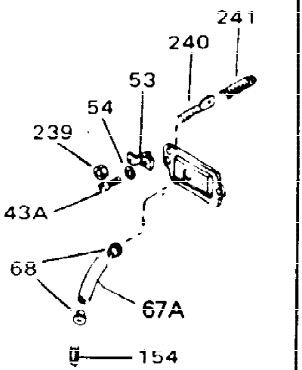

ILLUSTRATION SHOWS TYPICAL PARTS ONLY. ORDER BY PART NUMBER. PARTS NOT LISTED ARE SUPPLIED BY OEM.

Ref #	Part Number	Qty	Description
31	650489		Screw, 1/4-20 x 5/8"
34	27793		Clip, Conduit (Use as required)
35	28942		Screw, 10-32 x 3/8" (Use as required)
43A	650597		Screw, 10-24 x 5/8"
48	29716		Screw, 1/4-28 x 7/16"
53	32328		Bracket, Speed adjusting (Incl. 239)
54	8269		Washer, Lock (Can be purchased locally)
56	31710		Link, Throttle
71	650815		Washer, Belleville
72	8116		Nut, Hex
193	610118		Cover, Spark plug (Use as required)
239	33450		Nut, Lock
240	30845A		Bolt, Governor adjusting
241	30886A		Spring, Governor bolt
263	650764		Nut, "U" Type (Use as required)
274	610973		Terminal Ass'y. (As req. on late production)
338	590420		Rewind Starter (Refer to Division 5, Section C, page 25 for breakdown)
340	33328D		Starter Motor Kit (110-120 Volt) This 110-120 volt starter motor kit may have been added to this engine. It can be added only if cylinder has drilled and tapped starter mounting bosses and a ring gear flywheel (see #342). Refer to service number stamped on end cap of motor, or on decal, for identification
342	30811A		Flywheel (Ring gear flywheel required on engines using 110-120 volt starter kits listed above)
342	611042		Flywheel (Used on Type letters H and above) (Std. Point ignition) (Ring gear flywheel required on engines using 110-120 volt starter kits listed above)
342	611085		Flywheel (Minimum ring gear flywheel required on engines using 110-120 volt starter kits listed above) (Use with Solid State ignition)