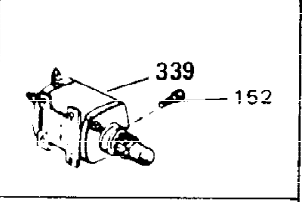

ILLUSTRATION SHOWS TYPICAL PARTS ONLY. ORDER BY PART NUMBER. PARTS NOT LISTED ARE SUPPLIED BY OEM.

Ref #	Part Number	Qty	Description
31	650489		Screw, 1/4-20 x 5/8"
34	27793		Clip, Conduit (Use as required)
35	28942		Screw, 10-32 x 3/8" (Use as required)
43A	650597		Screw, 10-24 x 5/8"
48	29716		Screw, 1/4-28 x 7/16"
53	32328		Bracket, Speed adjusting (Incl. 239)
54	8269		Washer, Lock (Can be purchased locally)
56	31710		Link, Throttle
71	650815		Washer, Belleville
72	8116		Nut, Hex
193	610118		Cover, Spark plug (Use as required)
239	33450		Nut, Lock
240	30845A		Bolt, Governor adjusting
241	30886A		Spring, Governor bolt
263	650764		Nut, "U" Type (Use as required)
274	610973		Terminal Ass'y. (As req. on late production)
331	550223		Decal, Name
338	590420		Rewind Starter (Refer to Division 5, Section C, page 25 for breakdown)
340	33328D		Starter Motor Kit (110-120 Volt) This 110-120 volt starter motor kit may have been added to this engine. It can be added only if cylinder has drilled and tapped starter mounting bosses and a ring gear flywheel (see #342). Refer to service number stamped on end cap of motor, or on decal, for identification
342	30811A		Flywheel (Ring gear flywheel required on engines using 110-120 volt starter kits listed above)
342	611042		Flywheel (Used on Type letters H and above) (Std. Point ignition) (Ring gear flywheel required on engines using 110-120 volt starter kits listed above)
342	611085		Flywheel (Minimum ring gear flywheel required on engines using 110-120 volt starter kits listed above) (Use with Solid State ignition)