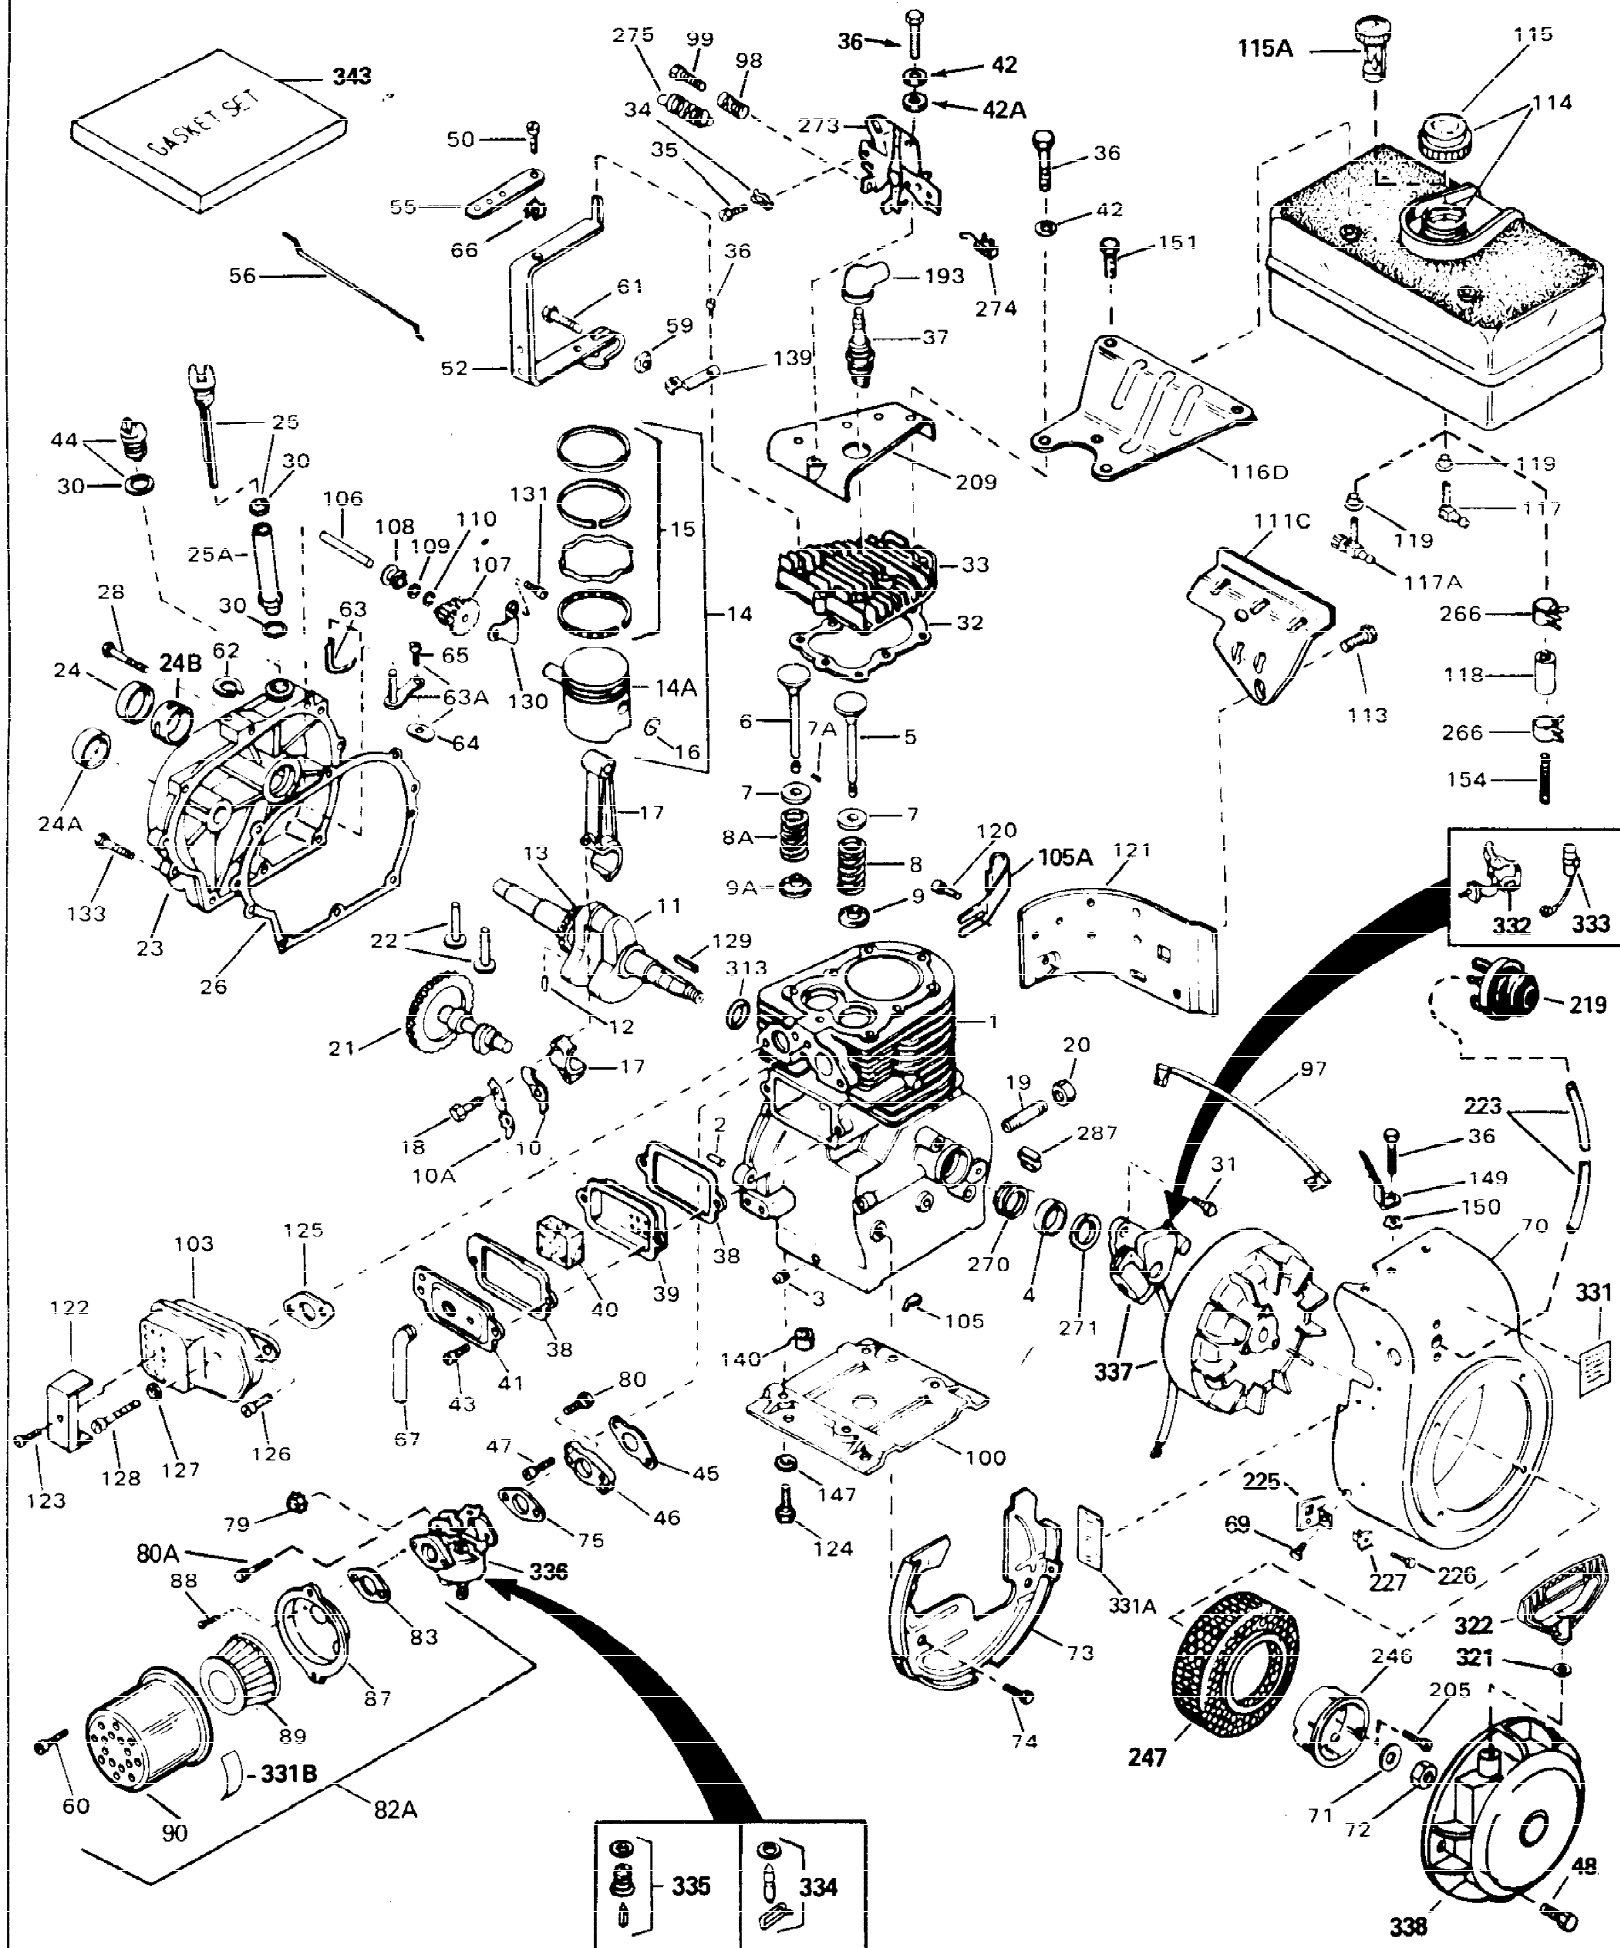

ILLUSTRATION SHOWS TYPICAL PARTS ONLY. ORDER BY PART NUMBER. PARTS NOT LISTED ARE SUPPLIED BY OEM.

Ref #	Part Number	Qty	Description
	1 32586C		Cylinder (Incl. 2, 3, 4 & 76) (2-3/4" Bore)
	2 27652		Pin, Dowel
	3 27642		Plug, Oil drain
	4 32630		Seal, Oil
	5 32783		Intake Valve (Std.) (Incl. 9)
	5 32784		Intake Valve (1/32" OS) (Incl. 9)
	6 27878A		Exhaust Valve (Std.) (Incl. 9)
	6 27880A		Exhaust Valve (1/32" OS) (Incl. 9)
	7 27882		Cap, Upper valve spring
	7A 20810		Pin, Valve spring retainer (Use as re quired)
	8A 27881		Spring, Valve
	8 27881		Spring, Valve
	9 32581		Cap, Lower valve spring
	9A 32581		Cap, Lower valve spring
	10A 32590		Plate, Lock & Oil dipper (This plate may be replaced by 34242 oil dipper but 650662C screw must be used.)
	10 34242		Dipper, Oil
	11 32587		Crankshaft (Incl. 12 & 13)
	12 29783		Crankshaft Gear Pin (Early production )
	13 27884		Gear, Crankshaft (Used in early produ ction) This gear is servicable onlywhen it is pinned to the crankshaft.
	14A 32592B		Piston & Pin Ass'y. (Std.)(2-3/4")(In cl.16)
	14A 32593B		Piston & Pin Ass'y. (.010" OS) (Incl. 16)
	14A 32594B		Piston & Pin Ass'y. (.020" OS) (Incl. 16)
	14 34517		Piston, Pin & Ring Set (Std.) (2-3/4" Bore)
	14 34518		Piston, Pin & Ring Set (.010" OS)
	14 34519		Piston, Pin & Ring Set (.020" OS)
	15 32595		Ring Set (Std.) (2-3/4" Bore)
	15 32596		Ring Set (.010" OS)
	15 32597		Ring Set (.020" OS)
	16 27888		Ring, Piston pin retaining
	17 32591C		Rod Assy., Connecting (Incl. 10 & 18)
	18 650662C		Screw, Connecting rod (2 each)
	21 32115		Camshaft (MCR)
	22 34034		Lifter, Valve
	23 31303B		Cover, Cylinder (Incl. 24, 106 & 279)
	24 28427		Seal, Oil
	24B 31546		Bushing, Crankshaft (Use as required)
	25 31297		Dipstick, Oil (Incl. 30)
	26 30684		* Gasket, Cylinder cover
	28 650488		Screw, 1/4-20 x 1-1/4"
	30 29673		* Gasket, Oil filler
	31 650489		Screw, 1/4-20 x 5/8"
	32 32631A		* Gasket, Cylinder head
	33 30938A		Head, Cylinder
	34 27793		Clip, Conduit (Use as required)
	35 28942		Screw, 10-32 x 3/8" (Use as required)
	36 650697A		Screw, 5/16-18 x 2-1/2" (Use as requi red)
	36 650695A		Screw, 5/16-18 x 2-1/4" (Use as requi red)
	36 650694A		Screw, 5/16-18 x 2" (Use as required)
	37 33636		Resistor Spark Plug (RJ-8C)
	37 34251		Resistor Spark Plug