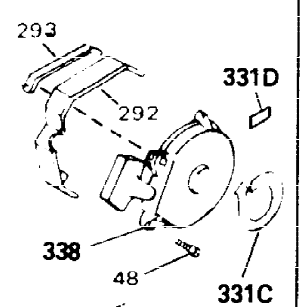

ILLUSTRATION SHOWS TYPICAL PARTS ONLY. ORDER BY PART NUMBER. PARTS NOT LISTED ARE SUPPLIED BY OEM.

Ref #	Part Number	Qty	Description
31	650489		Screw, 1/4-20 x 5/8"
34	27793		Clip, Conduit (Use as required)
35	28942		Screw, 10-32 x 3/8" (Use as required)
43A	650597		Screw, 10-24 x 5/8"
48	29716		Screw, 1/4-28 x 7/16"
53	32328		Bracket, Speed adjusting (Incl. 239)
54	8269		Washer, Lock (Can be purchased locally)
56	31710		Link, Throttle
71	650815		Washer, Belleville
72	8116		Nut, Hex
193	610118		Cover, Spark plug (Use as required)
239	33450		Nut, Lock
240	30845A		Bolt, Governor adjusting
241	30886A		Spring, Governor bolt
263	650764		Nut, "U" Type (Use as required)
274	610973		Terminal Ass'y. (As req. on late production)
331	550223		Decal, Name
338	590420		Rewind Starter (Refer to Division 5, Section C, page 25 for breakdown)
340	33328D		Starter Motor Kit (110-120 Volt) This 110-120 volt starter motor kit may have been added to this engine. It can be added only if cylinder has drilled and tapped starter mounting bosses and a ring gear flywheel (see #342). Refer to service number stamped on end cap of motor, or on decal, for identification
342	30811A		Flywheel (Ring gear flywheel required on engines using 110-120 volt starter kits listed above)
342	611042		Flywheel (Used on Type letters H and above) (Std. Point ignition) (Ring gear flywheel required on engines using 110-120 volt starter kits listed above)
342	611085		Flywheel (Minimum ring gear flywheel required on engines using 110-120 volt starter kits listed above) (Use with Solid State ignition)