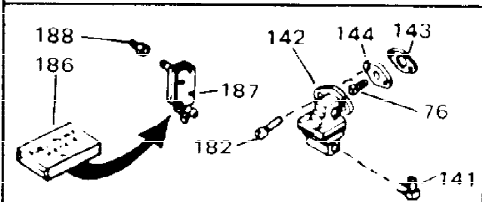

ILLUSTRATION SHOWS TYPICAL PARTS ONLY. ORDER BY PART NUMBER. PARTS NOT LISTED ARE SUPPLIED BY OEM.

Ref #	Part Number	Qty	Description
31	650489		Screw, 1/4-20 x 5/8"
34	27793		Clip, Conduit (Use as required)
35	28942		Screw, 10-32 x 3/8" (Use as required)
43A	650597		Screw, 10-24 x 5/8"
48	29716		Screw, 1/4-28 x 7/16"
53	32328		Bracket, Speed adjusting (Incl. 239)
54	8269		Washer, Lock (Can be purchased locally)
56	31710		Link, Throttle
71	650815		Washer, Belleville
72	8116		Nut, Hex
193	610118		Cover, Spark plug (Use as required)
239	33450		Nut, Lock
240	30845A		Bolt, Governor adjusting
241	30886A		Spring, Governor bolt
263	650764		Nut, "U" Type (Use as required)
274	610973		Terminal Ass'y. (As req. on late production)
331	550223		Decal, Name
338	590420		Rewind Starter (Refer to Division 5, Section C, page 25 for breakdown)
340	33328D		Starter Motor Kit (110-120 Volt) This 110-120 volt starter motor kit may have been added to this engine. It can be added only if cylinder has drilled and tapped starter mounting bosses and a ring gear flywheel (see #342). Refer to service number stamped on end cap of motor, or on decal, for identification
342	30811A		Flywheel (Ring gear flywheel required on engines using 110-120 volt starter kits listed above)
342	611042		Flywheel (Used on Type letters H and above) (Std. Point ignition) (Ring gear flywheel required on engines using 110-120 volt starter kits listed above)
342	611085		Flywheel (Minimum ring gear flywheel required on engines using 110-120 volt starter kits listed above) (Use with Solid State ignition)