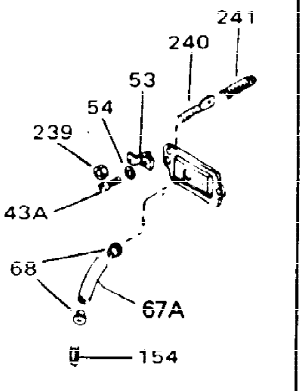

ILLUSTRATION SHOWS TYPICAL PARTS ONLY. ORDER BY PART NUMBER. PARTS NOT LISTED ARE SUPPLIED BY OEM.

Ref #	Part Number	Qty	Description
31	650489		Screw, 1/4-20 x 5/8"
34	27793		Clip, Conduit (Use as required)
35	28942		Screw, 10-32 x 3/8" (Use as required)
43A	650597		Screw, 10-24 x 5/8"
48	29716		Screw, 1/4-28 x 7/16"
53	32328		Bracket, Speed adjusting (Incl. 239)
54	8269		Washer, Lock (Can be purchased locally)
56	31710		Link, Throttle
71	650815		Washer, Belleville
72	8116		Nut, Hex
193	610118		Cover, Spark plug (Use as required)
239	33450		Nut, Lock
240	30845A		Bolt, Governor adjusting
241	30886A		Spring, Governor bolt
263	650764		Nut, "U" Type (Use as required)
274	610973		Terminal Ass'y. (As req. on late production)
331	550223		Decal, Name
338	590420		Rewind Starter (Refer to Division 5, Section C, page 25 for breakdown)
340	33328D		Starter Motor Kit (110-120 Volt) This 110-120 volt starter motor kit may have been added to this engine. It can be added only if cylinder has drilled and tapped starter mounting bosses and a ring gear flywheel (see #342). Refer to service number stamped on end cap of motor, or on decal, for identification
342	30811A		Flywheel (Ring gear flywheel required on engines using 110-120 volt starter kits listed above)
342	611042		Flywheel (Used on Type letters H and above) (Std. Point ignition) (Ring gear flywheel required on engines using 110-120 volt starter kits listed above)
342	611085		Flywheel (Minimum ring gear flywheel required on engines using 110-120 volt starter kits listed above) (Use with Solid State ignition)