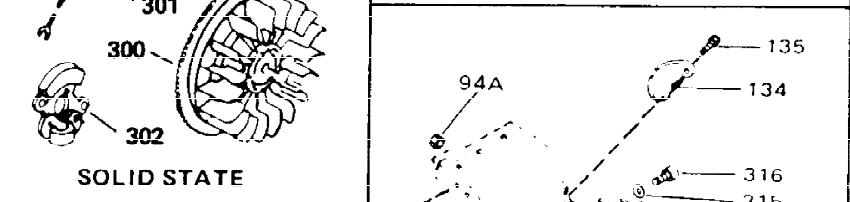

ILLUSTRATION SHOWS TYPICAL PARTS ONLY. ORDER BY PART NUMBER. PARTS NOT LISTED ARE SUPPLIED BY OEM.

Ref #	Part Number	Qty	Description
31	650489		Screw, 1/4-20 x 5/8"
34	27793		Clip, Conduit (Use as required)
35	28942		Screw, 10-32 x 3/8" (Use as required)
43A	650597		Screw, 10-24 x 5/8"
48	29716		Screw, 1/4-28 x 7/16"
53	32328		Bracket, Speed adjusting (Incl. 239)
54	8269		Washer, Lock (Can be purchased locally)
56	31710		Link, Throttle
71	650815		Washer, Belleville
72	8116		Nut, Hex
193	610118		Cover, Spark plug (Use as required)
239	33450		Nut, Lock
240	30845A		Bolt, Governor adjusting
241	30886A		Spring, Governor bolt
263	650764		Nut, "U" Type (Use as required)
274	610973		Terminal Ass'y. (As req. on late production)
331	550223		Decal, Name
338	590420		Rewind Starter (Refer to Division 5, Section C, page 25 for breakdown)
340	33328D		Starter Motor Kit (110-120 Volt) This 110-120 volt starter motor kit may have been added to this engine. It can be added only if cylinder has drilled and tapped starter mounting bosses and a ring gear flywheel (see #342). Refer to service number stamped on end cap of motor, or on decal, for identification
342	30811A		Flywheel (Ring gear flywheel required on engines using 110-120 volt starter kits listed above)
342	611042		Flywheel (Used on Type letters H and above) (Std. Point ignition) (Ring gear flywheel required on engines using 110-120 volt starter kits listed above)
342	611085		Flywheel (Minimum ring gear flywheel required on engines using 110-120 volt starter kits listed above) (Use with Solid State ignition)