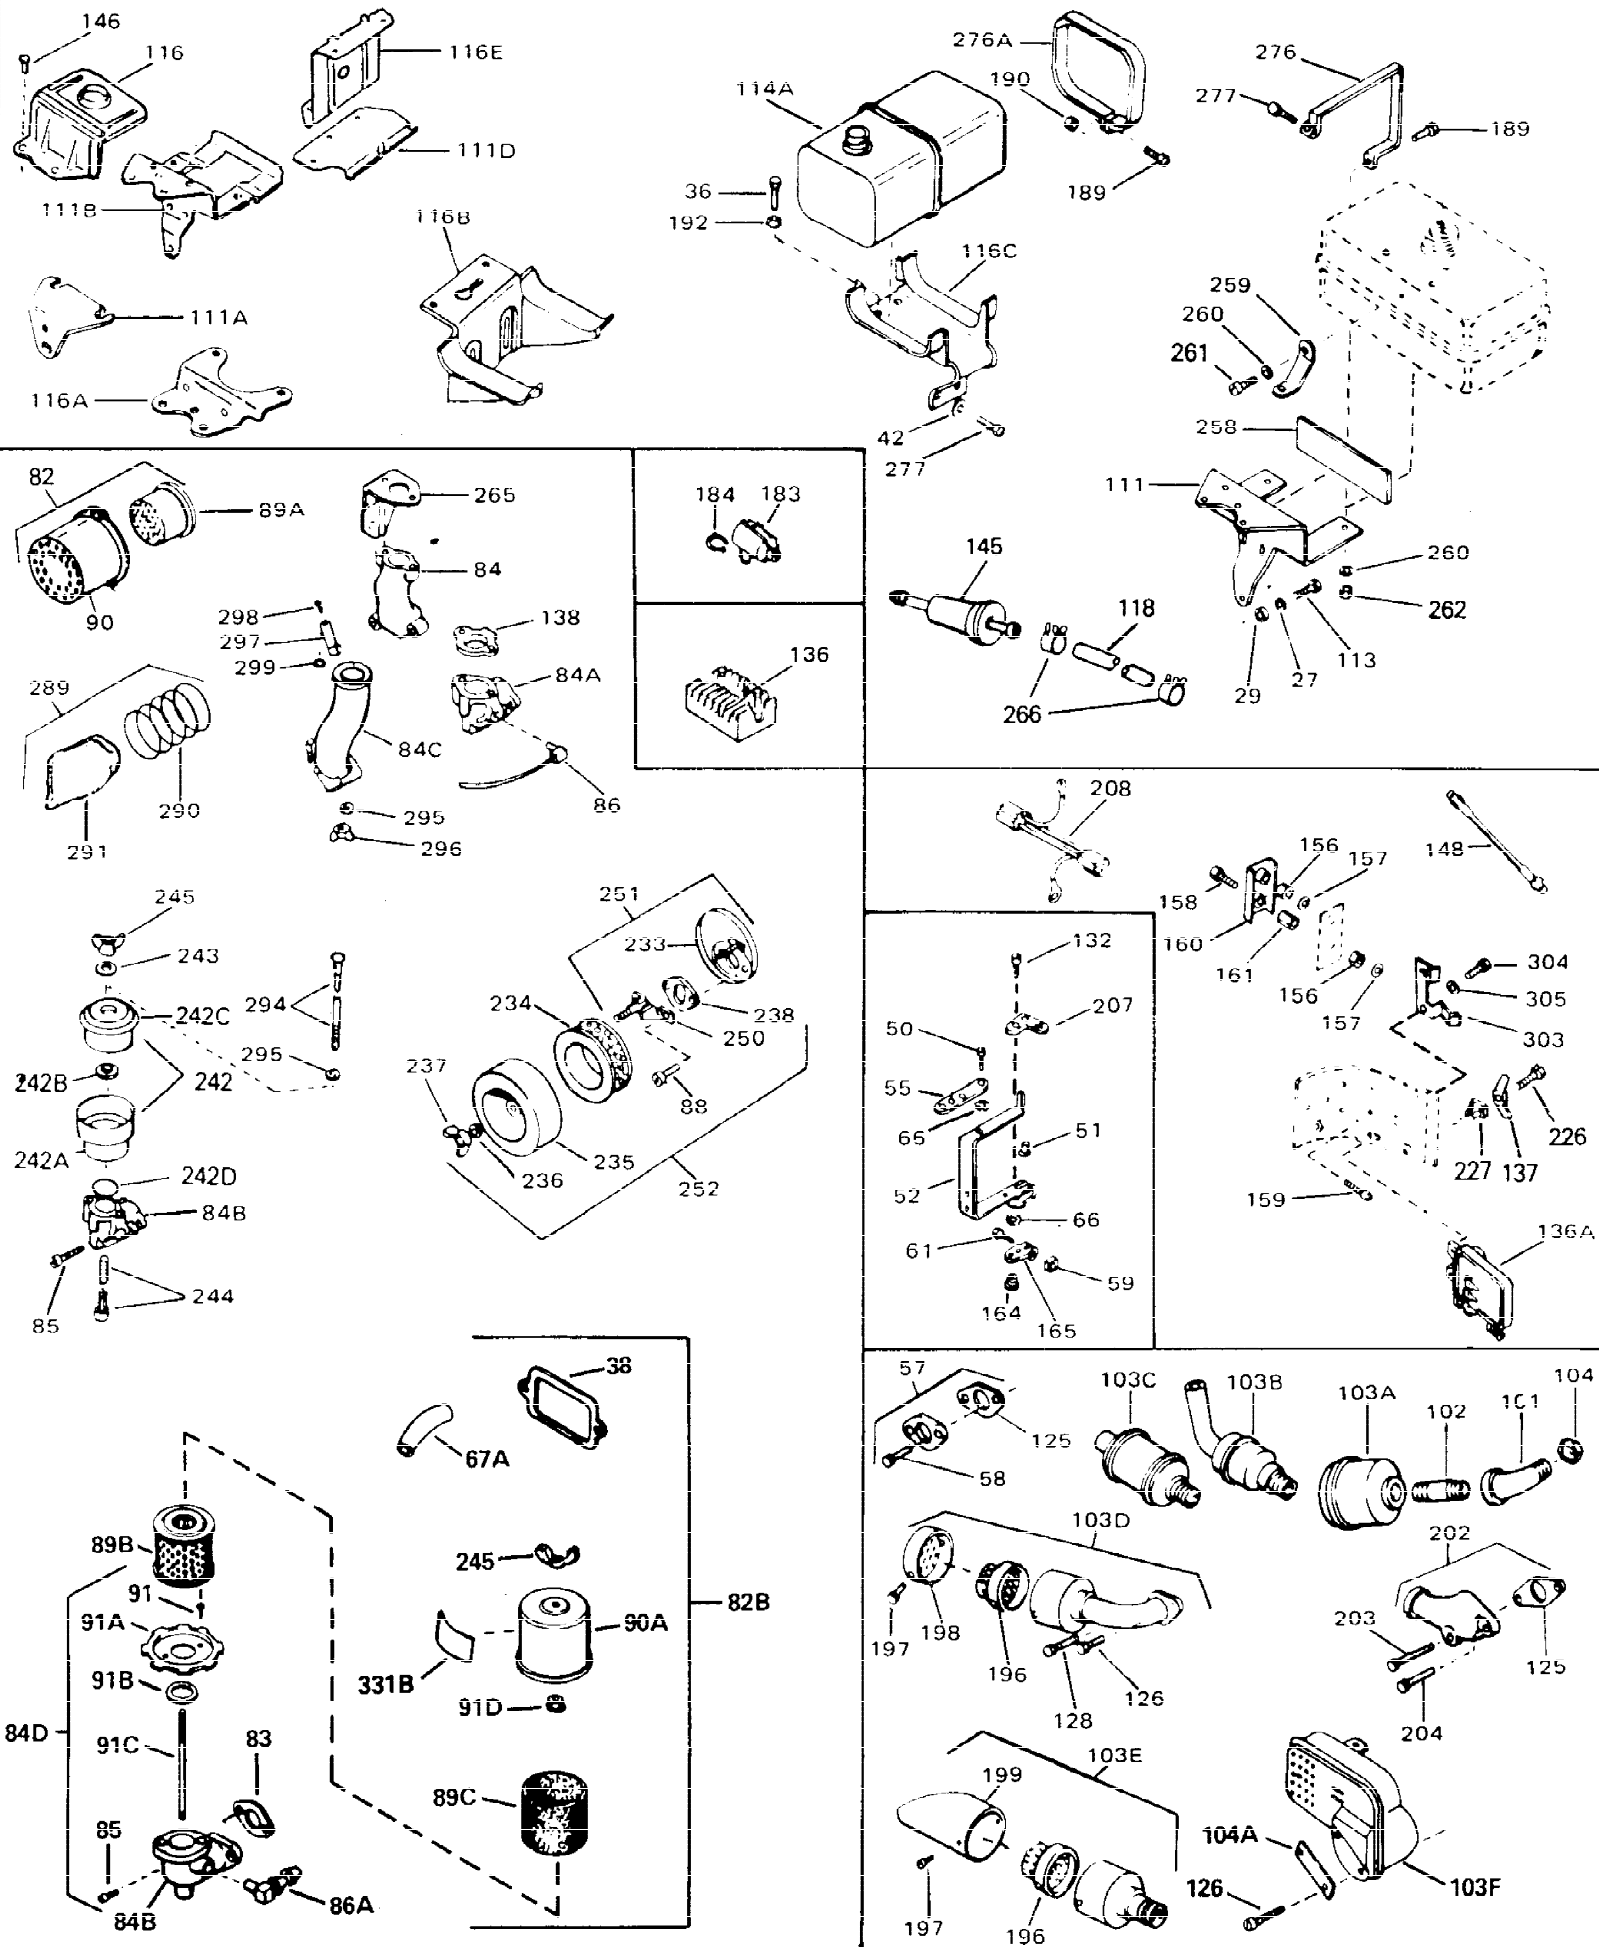

ILLUSTRATION SHOWS TYPICAL PARTS ONLY. ORDER BY PART NUMBER. PARTS NOT LISTED ARE SUPPLIED BY OEM.

Ref #	Part Number	Qty	Description
27	27513		Lockwasher, 1/4" (Use as required)
36	650697A		Screw, 5/16-18 x 2-1/2" (Use as requi red)
36	650695A		Screw, 5/16-18 x 2-1/4" (Use as requi red)
36	650694A		Screw, 5/16-18 x 2" (Use as required)
38	27896A		* Gasket, Breather cover
42	26073		Washer (Use as required)
42	650691		Washer, Flat (Use as required)
50	650548		Screw, 8-32 x 5/16"
51	30319		Rivet, Split (Used in early productio n)
52	32326A		Lever, Governor (New lever does not need 1 of 51,66,132,164,165,207)
55	30205		Bracket, Adjusting
57	730130		Exh.Adap.Kit (Incl. 58 & 125) (Use as req.)
58	30196		Screw, 5/16-18 x 3/4" (Use as require d)
59	29216		Nut, Lock, 10-32
61	29826		Screw, 10-32 x 3/4"
66	29918		Lockwasher, #8 E.T.
82	730127		Air Cleaner Ass'y. (Incl. 60, 83, 87, 88, 89A, 90, 238 & 331B) (Use as required)
82B	730561		Air cleaner kit (Incl. 38, 67A, 83, 84B, 85,89B, 89C, 90A, 91, 91A, 91B, 91C, 91D, 245 & 331B) (Use only on engines with an externally vented fully adjustable carburetor)
83	27272A		* Gasket, Air cleaner
84D	34819		Air Cleaner Elbow (Incl. 84B, 86A, 91, 91A, 91B & 91C) (Use in 730561 assembly only)
88	28820		Screw, 10-32 x 1/2"
90	31715		Body, Air cleaner
103E	391026		Opt. Spark Arrest Muffler (Incl.196,1 97,199)
111B	33353		Bracket, Lower fuel tank
113	650561		Screw, 1/4-20 x 5/8"
116	33352A		Plate, Upper fuel tank mounting
118	29774		Fuel Line (Braided 8-1/4" 21 cm)(Use as req.)
118	30705		Fuel Line (Braided 16") (41 cm) (Use as req.)
118	30962		Fuel Line (Braided 32") (81 cm) (Use as req.)
125	27930A		Gasket, Exhaust
126	30196		Screw, 5/16-18 x 3/4"
128	650694A		Screw, 5/16-18 x 2" (Use as required)
132	650548		Screw, 8-32 x 5/16" (Early production)
132	650139		Screw, 8-32 x 1/2"
137	33356		Terminal
146	792020		Screw, 1/4-20 x 2-1/4"
148	34067		Wire Assy., Alternator adapter (4-1/4 ")
148	34069		Wire Assy., Alternator adapter (6-3/4 ")
202	31288		Exh. Adaptor Kit (Incl.125,203,204) (As req.)
203	650697A		Screw, 5/16-18 x 2-1/2" (Use as requi red)
204	6021A		Screw, 5/16-18 x 1-1/2" (Use as requi red)
207	31725A		Extension, Governor lever
226	650760		Screw, 8-32 x 3/8"
227	28545		Grommet
266	26460		Clamp, Fuel line
331B	31752		Decal, Air cleaner