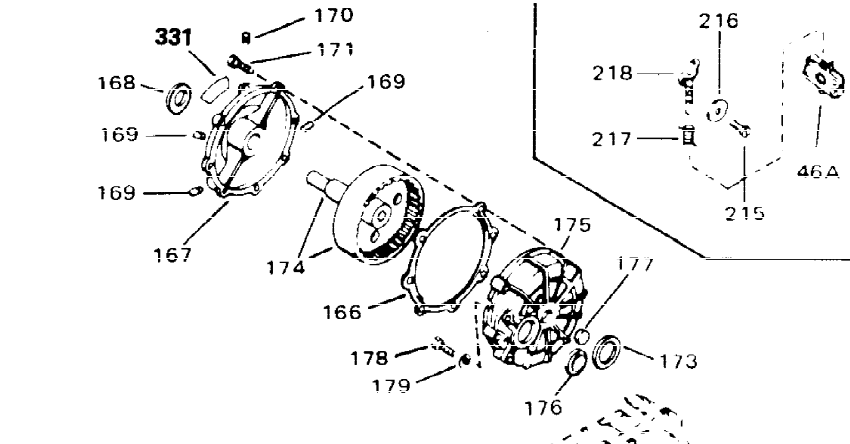

ILLUSTRATION SHOWS TYPICAL PARTS ONLY. ORDER BY PART NUMBER. PARTS NOT LISTED ARE SUPPLIED BY OEM.

Ref #	Part Number	Qty	Description
31	650489		Screw, 1/4-20 x 5/8"
34	27793		Clip, Conduit (Use as required)
35	28942		Screw, 10-32 x 3/8" (Use as required)
43A	650597		Screw, 10-24 x 5/8"
48	29716		Screw, 1/4-28 x 7/16"
53	32328		Bracket, Speed adjusting (Incl. 239)
54	8269		Washer, Lock (Can be purchased locally)
56	31710		Link, Throttle
71	650815		Washer, Belleville
72	8116		Nut, Hex
193	610118		Cover, Spark plug (Use as required)
239	33450		Nut, Lock
240	30845A		Bolt, Governor adjusting
241	30886A		Spring, Governor bolt
263	650764		Nut, "U" Type (Use as required)
274	610973		Terminal Ass'y. (As req. on late production)
331	550223		Decal, Name
338	590420		Rewind Starter (Refer to Division 5, Section C, page 25 for breakdown)
340	33328D		Starter Motor Kit (110-120 Volt) This 110-120 volt starter motor kit may have been added to this engine. It can be added only if cylinder has drilled and tapped starter mounting bosses and a ring gear flywheel (see #342). Refer to service number stamped on end cap of motor, or on decal, for identification
342	30811A		Flywheel (Ring gear flywheel required on engines using 110-120 volt starter kits listed above)
342	611042		Flywheel (Used on Type letters H and above) (Std. Point ignition) (Ring gear flywheel required on engines using 110-120 volt starter kits listed above)
342	611085		Flywheel (Minimum ring gear flywheel required on engines using 110-120 volt starter kits listed above) (Use with Solid State ignition)