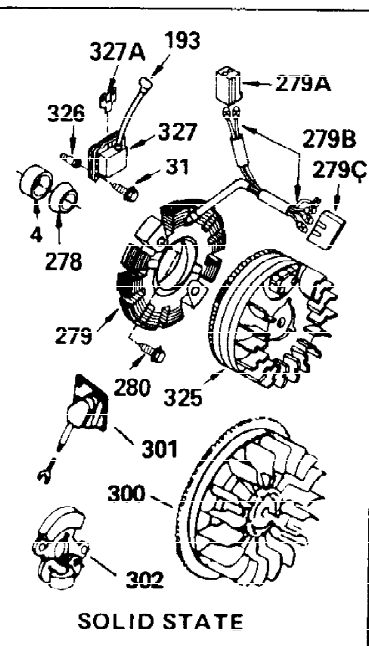

ILLUSTRATION SHOWS TYPICAL PARTS ONLY. ORDER BY PART NUMBER. PARTS NOT LISTED ARE SUPPLIED BY OEM.

Ref #	Part Number	Qty	Description
31	650489		Screw, 1/4-20 x 5/8"
34	27793		Clip, Conduit (Use as required)
35	28942		Screw, 10-32 x 3/8" (Use as required)
43A	650597		Screw, 10-24 x 5/8"
48	29716		Screw, 1/4-28 x 7/16"
53	32328		Bracket, Speed adjusting (Incl. 239)
54	8269		Washer, Lock (Can be purchased locally)
56	31710		Link, Throttle
71	650815		Washer, Belleville
72	8116		Nut, Hex
193	610118		Cover, Spark plug (Use as required)
239	33450		Nut, Lock
240	30845A		Bolt, Governor adjusting
241	30886A		Spring, Governor bolt
263	650764		Nut, "U" Type (Use as required)
274	610973		Terminal Ass'y. (As req. on late production)
331	550223		Decal, Name
338	590420		Rewind Starter (Refer to Division 5, Section C, page 25 for breakdown)
340	33328D		Starter Motor Kit (110-120 Volt) This 110-120 volt starter motor kit may have been added to this engine. It can be added only if cylinder has drilled and tapped starter mounting bosses and a ring gear flywheel (see #342). Refer to service number stamped on end cap of motor, or on decal, for identification
342	30811A		Flywheel (Ring gear flywheel required on engines using 110-120 volt starter kits listed above)
342	611042		Flywheel (Used on Type letters H and above) (Std. Point ignition) (Ring gear flywheel required on engines using 110-120 volt starter kits listed above)
342	611085		Flywheel (Minimum ring gear flywheel required on engines using 110-120 volt starter kits listed above) (Use with Solid State ignition)