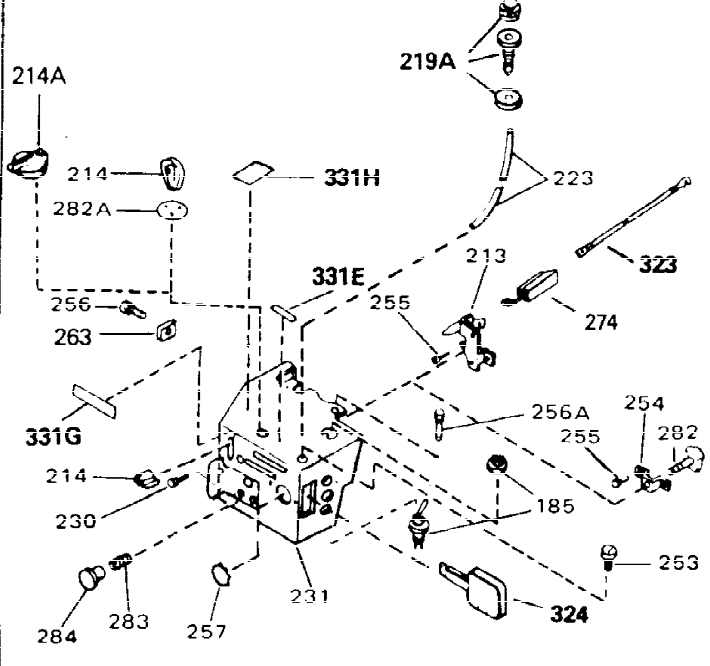

ILLUSTRATION SHOWS TYPICAL PARTS ONLY. ORDER BY PART NUMBER. PARTS NOT LISTED ARE SUPPLIED BY OEM.

Ref #	Part Number	Qty	Description
31	650489		Screw, 1/4-20 x 5/8"
34	27793		Clip, Conduit (Use as required)
35	28942		Screw, 10-32 x 3/8" (Use as required)
43A	650597		Screw, 10-24 x 5/8"
48	29716		Screw, 1/4-28 x 7/16"
53	32328		Bracket, Speed adjusting (Incl. 239)
54	8269		Washer, Lock (Can be purchased locally)
56	31710		Link, Throttle
71	650815		Washer, Belleville
72	8116		Nut, Hex
193	610118		Cover, Spark plug (Use as required)
239	33450		Nut, Lock
240	30845A		Bolt, Governor adjusting
241	30886A		Spring, Governor bolt
263	650764		Nut, "U" Type (Use as required)
274	610973		Terminal Ass'y. (As req. on late production)
331	550223		Decal, Name
338	590420		Rewind Starter (Refer to Division 5, Section C, page 25 for breakdown)
340	33328D		Starter Motor Kit (110-120 Volt) This 110-120 volt starter motor kit may have been added to this engine. It can be added only if cylinder has drilled and tapped starter mounting bosses and a ring gear flywheel (see #342). Refer to service number stamped on end cap of motor, or on decal, for identification
342	30811A		Flywheel (Ring gear flywheel required on engines using 110-120 volt starter kits listed above)
342	611042		Flywheel (Used on Type letters H and above) (Std. Point ignition) (Ring gear flywheel required on engines using 110-120 volt starter kits listed above)
342	611085		Flywheel (Minimum ring gear flywheel required on engines using 110-120 volt starter kits listed above) (Use with Solid State ignition)