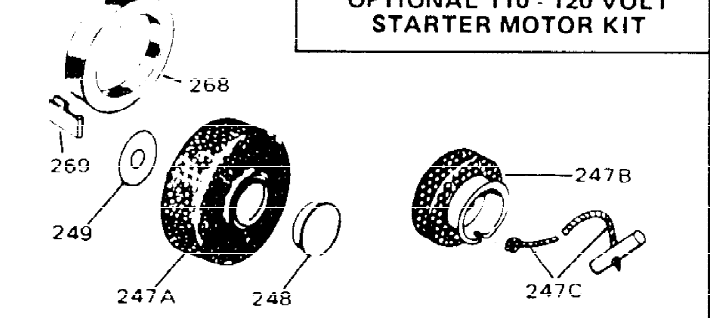

ILLUSTRATION SHOWS TYPICAL PARTS ONLY. ORDER BY PART NUMBER. PARTS NOT LISTED ARE SUPPLIED BY OEM.

Ref #	Part Number	Qty	Description
31	650489		Screw, 1/4-20 x 5/8"
34	27793		Clip, Conduit (Use as required)
35	28942		Screw, 10-32 x 3/8" (Use as required)
43A	650597		Screw, 10-24 x 5/8"
48	29716		Screw, 1/4-28 x 7/16"
53	32328		Bracket, Speed adjusting (Incl. 239)
54	8269		Washer, Lock (Can be purchased locally)
56	31710		Link, Throttle
71	650815		Washer, Belleville
72	8116		Nut, Hex
193	610118		Cover, Spark plug (Use as required)
239	33450		Nut, Lock
240	30845A		Bolt, Governor adjusting
241	30886A		Spring, Governor bolt
263	650764		Nut, "U" Type (Use as required)
274	610973		Terminal Ass'y. (As req. on late production)
331	550223		Decal, Name
338	590420		Rewind Starter (Refer to Division 5, Section C, page 25 for breakdown)
340	33328D		Starter Motor Kit (110-120 Volt) This 110-120 volt starter motor kit may have been added to this engine. It can be added only if cylinder has drilled and tapped starter mounting bosses and a ring gear flywheel (see #342). Refer to service number stamped on end cap of motor, or on decal, for identification
342	30811A		Flywheel (Ring gear flywheel required on engines using 110-120 volt starter kits listed above)
342	611042		Flywheel (Used on Type letters H and above) (Std. Point ignition) (Ring gear flywheel required on engines using 110-120 volt starter kits listed above)
342	611085		Flywheel (Minimum ring gear flywheel required on engines using 110-120 volt starter kits listed above) (Use with Solid State ignition)