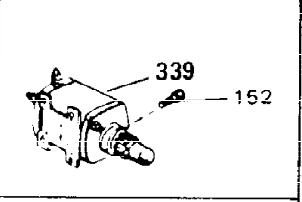

ILLUSTRATION SHOWS TYPICAL PARTS ONLY. ORDER BY PART NUMBER. PARTS NOT LISTED ARE SUPPLIED BY OEM.

Ref #	Part Number	Qty	Description
31	650489		Screw, 1/4-20 x 5/8"
34	27793		Clip, Conduit (Use as required)
35	28942		Screw, 10-32 x 3/8" (Use as required)
43A	650128		Screw, 10-24 x 1/2"
48	29716		Screw, 1/4-28 x 7/16"
56	31710		Link, Throttle
71	650815		Washer, Belleville
72	8116		Nut, Hex
98	28569		Spring, Compression
99	29500		Screw, 8-32 x 3/4"
193	610118		Cover, Spark plug (Use as required)
263	650764		Nut, "U" Type (Use as required)
274	610973		Terminal Ass'y. (As req. on late production)
308	31793		Bearing, Ball
309	31855		Retainer, Bearing
310	650778		Washer, Lock
311	650580		Nut, Lock
312	31792		Washer, Thrust
331	550223		Decal, Name
338	590420		Rewind Starter (Refer to Division 5, Section C, page 25 for breakdown)
340	33328D		Starter Motor Kit (110-120 Volt) This 110-120 volt starter motor kit may have been added to this engine. It can be added only if cylinder has drilled and tapped starter mounting bosses and a ring gear flywheel (see#342). Refer to service number stamped on end cap of motor, or on decal, for identification
342	30811A		Flywheel (Ring gear flywheel required on engines using 110-120 volt starter kits listed above)
342	611042		Flywheel (Used on Type letters H and above) (Std. Point ignition) (Ring gear flywheel required on engines using 110-120 volt starter kits listed above)
342	611085		Flywheel (Minimum ring gear flywheel required on engines using 110-120 volt starter kits listed above) (Use with Solid State ignition)