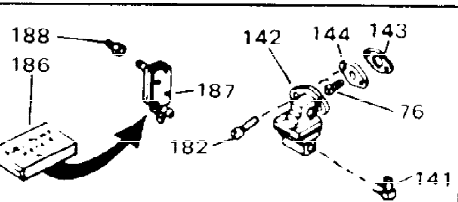

ILLUSTRATION SHOWS TYPICAL PARTS ONLY. ORDER BY PART NUMBER. PARTS NOT LISTED ARE SUPPLIED BY OEM.

Ref #	Part Number	Qty	Description
31	650489		Screw, 1/4-20 x 5/8"
34	27793		Clip, Conduit (Use as required)
35	28942		Screw, 10-32 x 3/8" (Use as required)
43A	650128		Screw, 10-24 x 1/2"
48	29716		Screw, 1/4-28 x 7/16"
56	31710		Link, Throttle
71	650815		Washer, Belleville
72	8116		Nut, Hex
98	28569		Spring, Compression
99	29500		Screw, 8-32 x 3/4"
193	610118		Cover, Spark plug (Use as required)
263	650764		Nut, "U" Type (Use as required)
274	610973		Terminal Ass'y. (As req. on late production)
308	31793		Bearing, Ball
309	31855		Retainer, Bearing
310	650778		Washer, Lock
311	650580		Nut, Lock
312	31792		Washer, Thrust
331	550223		Decal, Name
338	590420		Rewind Starter (Refer to Division 5, Section C, page 25 for breakdown)
340	33328D		Starter Motor Kit (110-120 Volt) This 110-120 volt starter motor kit may have been added to this engine. It can be added only if cylinder has drilled and tapped starter mounting bosses and a ring gear flywheel (see#342). Refer to service number stamped on end cap of motor, or on decal, for identification
342	30811A		Flywheel (Ring gear flywheel required on engines using 110-120 volt starter kits listed above)
342	611042		Flywheel (Used on Type letters H and above) (Std. Point ignition) (Ring gear flywheel required on engines using 110-120 volt starter kits listed above)
342	611085		Flywheel (Minimum ring gear flywheel required on engines using 110-120 volt starter kits listed above) (Use with Solid State ignition)