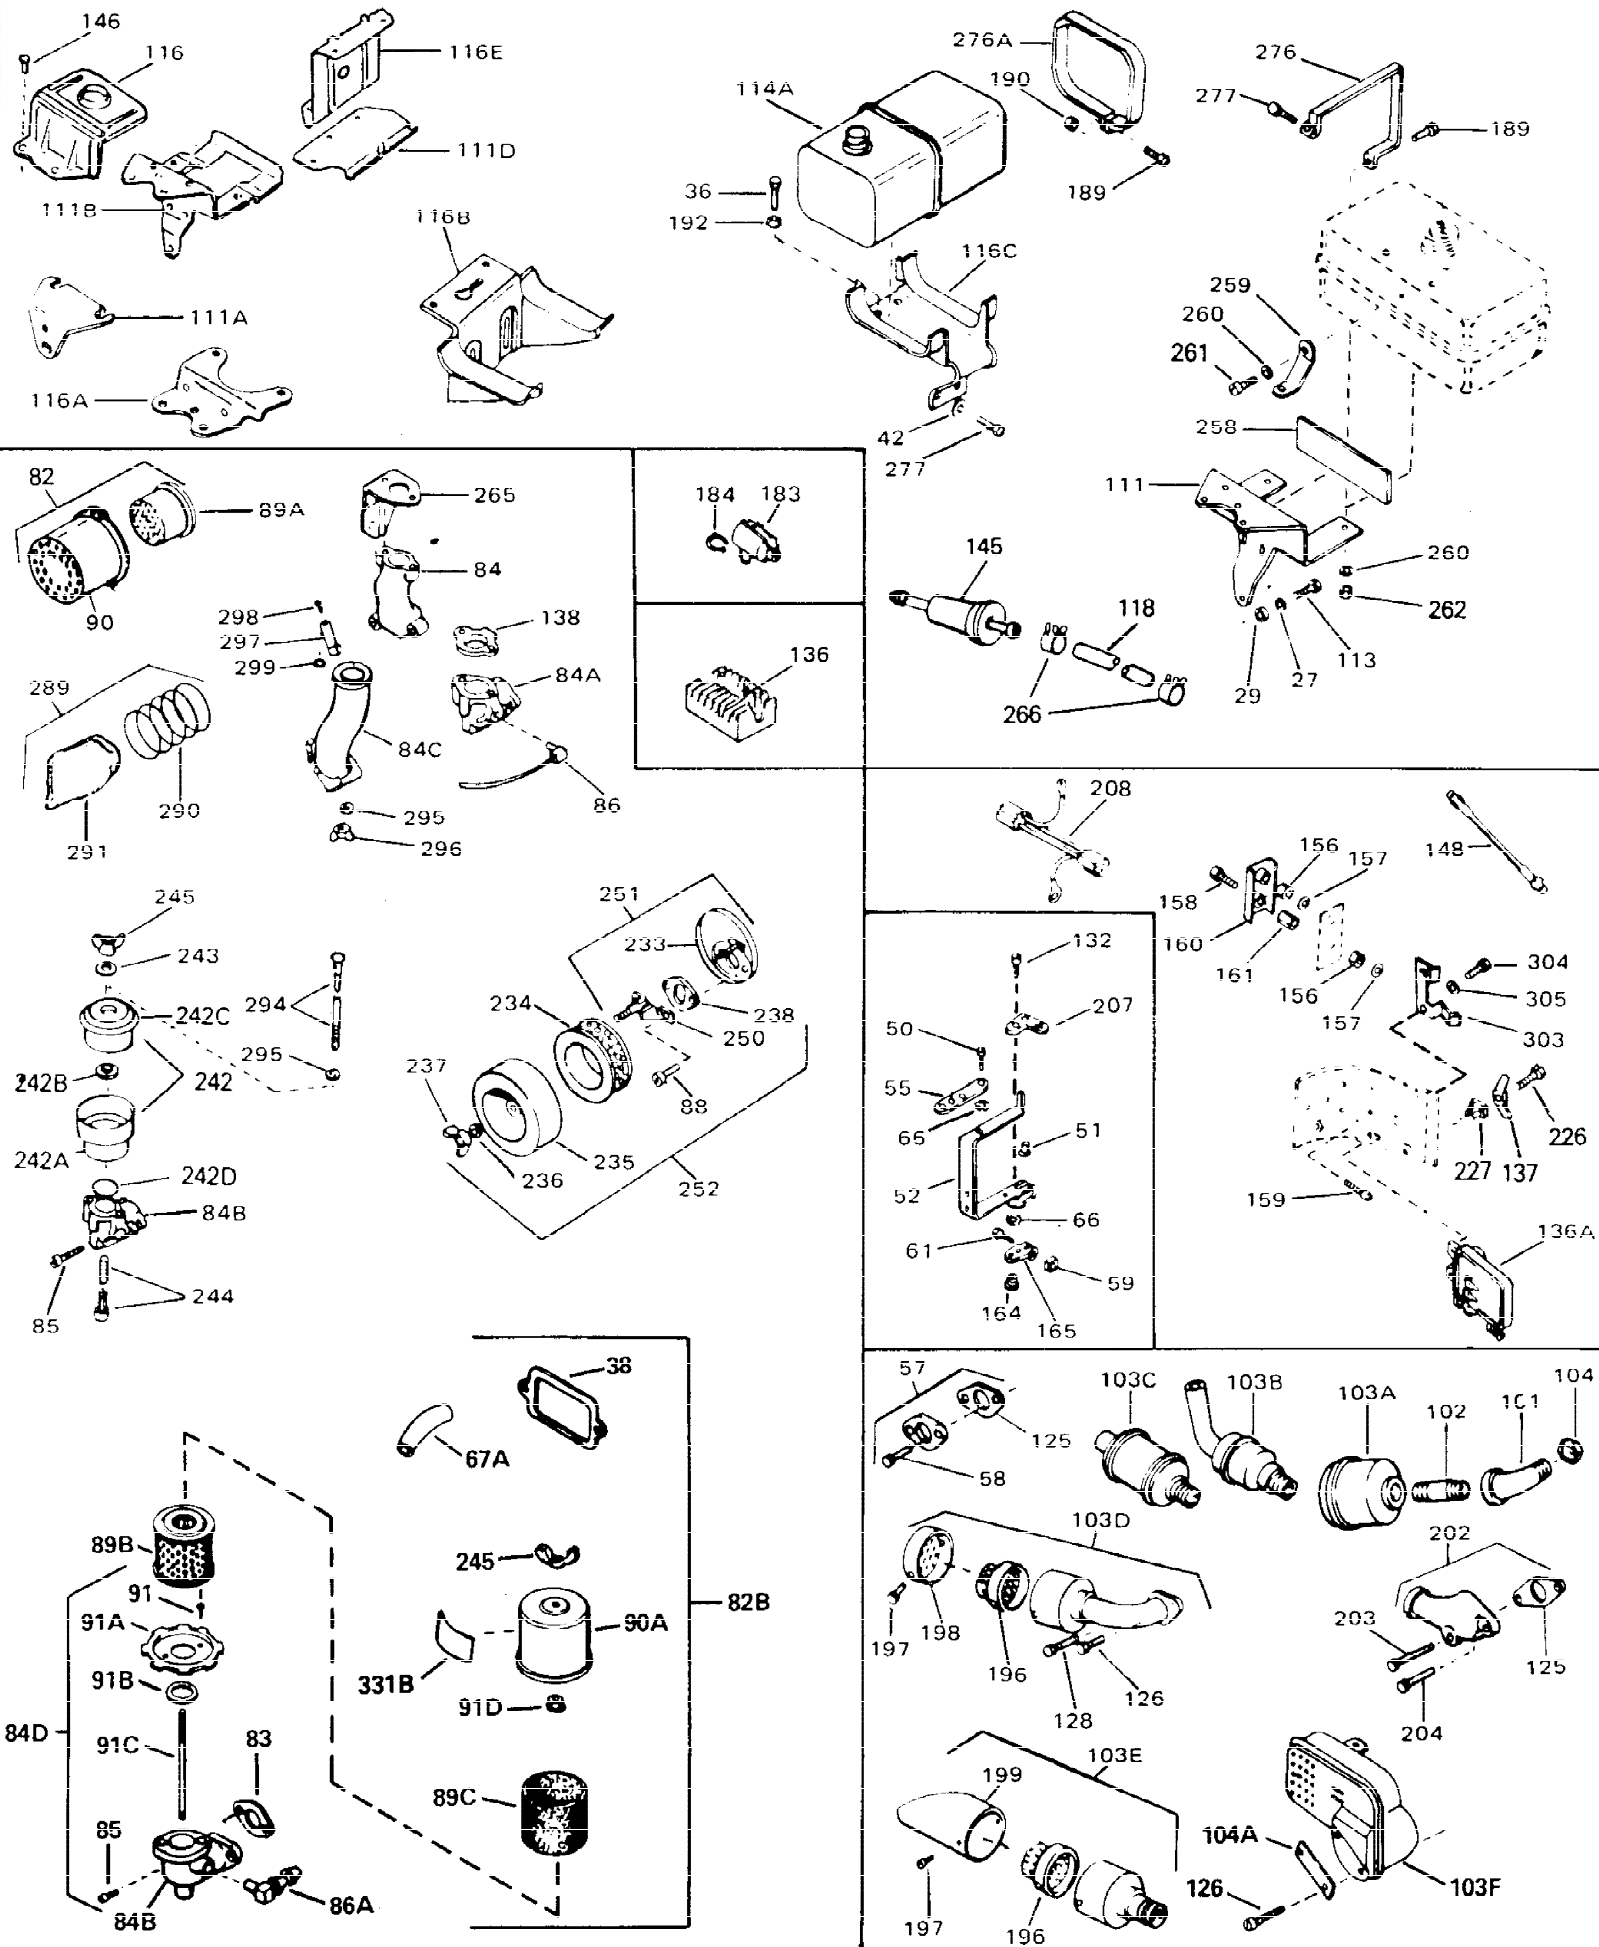

ILLUSTRATION SHOWS TYPICAL PARTS ONLY. ORDER BY PART NUMBER. PARTS NOT LISTED ARE SUPPLIED BY OEM.

Ref #	Part Number	Qty	Description
27	27513		Lockwasher, 1/4" (Use as required)
36	650697A		Screw, 5/16-18 x 2-1/2" (Use as requi red)
36	650695A		Screw, 5/16-18 x 2-1/4" (Use as requi red)
36	650694A		Screw, 5/16-18 x 2" (Use as required)
38	27896A		* Gasket, Breather cover
42	26073		Washer (Use as required)
42	650691		Washer, Flat (Use as required)
50	650548		Screw, 8-32 x 5/16"
51	30319		Rivet, Split (Used in early productio n)
52	32326A		Lever, Governor (New lever does not need 1 of 51,66,132,164,165,207)
55	30205		Bracket, Adjusting
57	730130		Exh.Adap.Kit (Incl. 58 & 125) (Use as req.)
58	30196		Screw, 5/16-18 x 3/4" (Use as require d)
59	29216		Nut, Lock, 10-32
61	29826		Screw, 10-32 x 3/4"
66	29918		Lockwasher, #8 E.T.
82	730127		Air Cleaner Ass'y. (Incl. 60, 83, 87, 88, 89A, 90, 238 & 331B) (Use as required)
82B	730561		Air cleaner kit (Incl. 38, 67A, 83, 84B, 85,89B, 89C, 90A, 91, 91A, 91B, 91C, 91D, 245 & 331B) (Use only on engines with an externally vented fully adjustable carburetor)
83	27272A		* Gasket, Air cleaner
84D	34819		Air Cleaner Elbow (Incl. 84B, 86A, 91, 91A, 91B & 91C) (Use in 730561 assembly only)
88	28820		Screw, 10-32 x 1/2"
90	31715		Body, Air cleaner
103E	391026		Opt. Spark Arrest Muffler (Incl.196,1 97,199)
111B	33353		Bracket, Lower fuel tank
113	650561		Screw, 1/4-20 x 5/8"
116	33352A		Plate, Upper fuel tank mounting
118	29774		Fuel Line (Braided 8-1/4" 21 cm)(Use as req.)
118	30705		Fuel Line (Braided 16") (41 cm) (Use as req.)
118	30962		Fuel Line (Braided 32") (81 cm) (Use as req.)
125	27930A		Gasket, Exhaust
126	30196		Screw, 5/16-18 x 3/4"
128	650694A		Screw, 5/16-18 x 2" (Use as required)
132	650548		Screw, 8-32 x 5/16" (Early production)
146	792020		Screw, 1/4-20 x 2-1/4"
148	34067		Wire Assy., Alternator adapter (4-1/4 ")
148	34069		Wire Assy., Alternator adapter (6-3/4 ")
202	31288		Exh. Adaptor Kit (Incl.125,203,204) (As req.)
203	650697A		Screw, 5/16-18 x 2-1/2" (Use as requi red)
204	6021A		Screw, 5/16-18 x 1-1/2" (Use as requi red)
266	26460		Clamp, Fuel line
331B	31752		Decal, Air cleaner