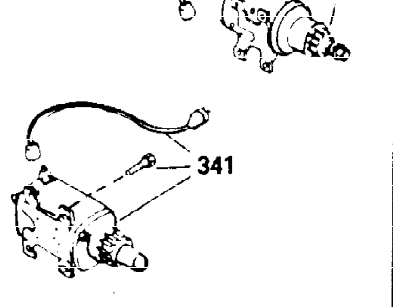

ILLUSTRATION SHOWS TYPICAL PARTS ONLY. ORDER BY PART NUMBER. PARTS NOT LISTED ARE SUPPLIED BY OEM.

Ref #	Part Number	Qty	Description
31	650489		Screw, 1/4-20 x 5/8"
34	27793		Clip, Conduit (Use as required)
35	28942		Screw, 10-32 x 3/8" (Use as required)
43A	650128		Screw, 10-24 x 1/2"
48	29716		Screw, 1/4-28 x 7/16"
56	31710		Link, Throttle
71	650815		Washer, Belleville
72	8116		Nut, Hex
98	28569		Spring, Compression
99	29500		Screw, 8-32 x 3/4"
193	610118		Cover, Spark plug (Use as required)
263	650764		Nut, "U" Type (Use as required)
274	610973		Terminal Ass'y. (As req. on late production)
308	31793		Bearing, Ball
309	31855		Retainer, Bearing
310	650778		Washer, Lock
311	650580		Nut, Lock
312	31792		Washer, Thrust
331	550223		Decal, Name
338	590420		Rewind Starter (Refer to Division 5, Section C, page 25 for breakdown)
340	33328D		Starter Motor Kit (110-120 Volt) This 110-120 volt starter motor kit may have been added to this engine. It can be added only if cylinder has drilled and tapped starter mounting bosses and a ring gear flywheel (see#342). Refer to service number stamped on end cap of motor, or on decal, for identification
342	30811A		Flywheel (Ring gear flywheel required on engines using 110-120 volt starter kits listed above)
342	611042		Flywheel (Used on Type letters H and above) (Std. Point ignition) (Ring gear flywheel required on engines using 110-120 volt starter kits listed above)
342	611085		Flywheel (Minimum ring gear flywheel required on engines using 110-120 volt starter kits listed above) (Use with Solid State ignition)