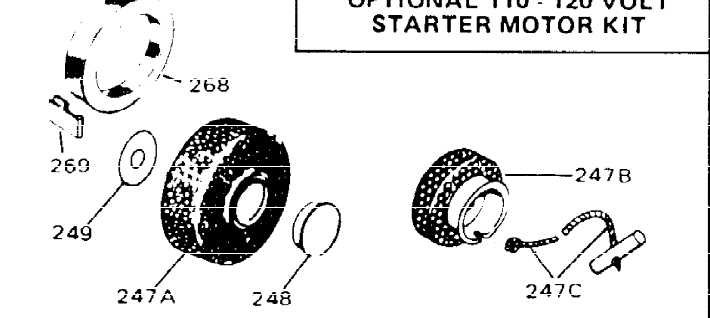

ILLUSTRATION SHOWS TYPICAL PARTS ONLY. ORDER BY PART NUMBER. PARTS NOT LISTED ARE SUPPLIED BY OEM.

Ref #	Part Number	Qty	Description
31	650489		Screw, 1/4-20 x 5/8"
34	27793		Clip, Conduit (Use as required)
35	28942		Screw, 10-32 x 3/8" (Use as required)
43A	650128		Screw, 10-24 x 1/2"
48	29716		Screw, 1/4-28 x 7/16"
56	31710		Link, Throttle
71	650815		Washer, Belleville
72	8116		Nut, Hex
98	28569		Spring, Compression
99	29500		Screw, 8-32 x 3/4"
193	610118		Cover, Spark plug (Use as required)
263	650764		Nut, "U" Type (Use as required)
274	610973		Terminal Ass'y. (As req. on late production)
308	31793		Bearing, Ball
309	31855		Retainer, Bearing
310	650778		Washer, Lock
311	650580		Nut, Lock
312	31792		Washer, Thrust
331	550223		Decal, Name
338	590420		Rewind Starter (Refer to Division 5, Section C, page 25 for breakdown)
340	33328D		Starter Motor Kit (110-120 Volt) This 110-120 volt starter motor kit may have been added to this engine. It can be added only if cylinder has drilled and tapped starter mounting bosses and a ring gear flywheel (see#342). Refer to service number stamped on end cap of motor, or on decal, for identification
342	30811A		Flywheel (Ring gear flywheel required on engines using 110-120 volt starter kits listed above)
342	611042		Flywheel (Used on Type letters H and above) (Std. Point ignition) (Ring gear flywheel required on engines using 110-120 volt starter kits listed above)
342	611085		Flywheel (Minimum ring gear flywheel required on engines using 110-120 volt starter kits listed above) (Use with Solid State ignition)