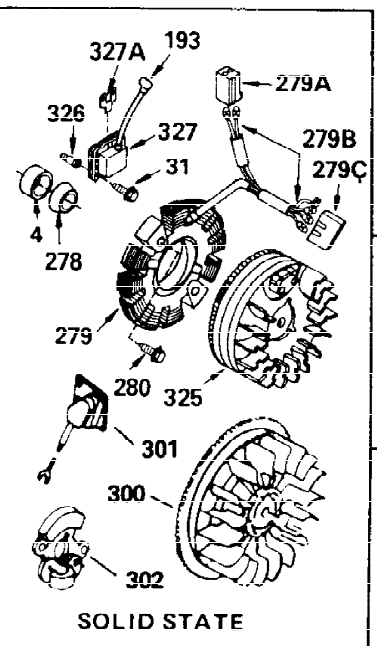

ILLUSTRATION SHOWS TYPICAL PARTS ONLY. ORDER BY PART NUMBER. PARTS NOT LISTED ARE SUPPLIED BY OEM.

Ref #	Part Number	Qty	Description
31	650489		Screw, 1/4-20 x 5/8"
34	27793		Clip, Conduit (Use as required)
35	28942		Screw, 10-32 x 3/8" (Use as required)
43A	650128		Screw, 10-24 x 1/2"
48	29716		Screw, 1/4-28 x 7/16"
56	31710		Link, Throttle
71	650815		Washer, Belleville
72	8116		Nut, Hex
98	28569		Spring, Compression
99	29500		Screw, 8-32 x 3/4"
193	610118		Cover, Spark plug (Use as required)
263	650764		Nut, "U" Type (Use as required)
274	610973		Terminal Ass'y. (As req. on late production)
308	31793		Bearing, Ball
309	31855		Retainer, Bearing
310	650778		Washer, Lock
311	650580		Nut, Lock
312	31792		Washer, Thrust
331	550223		Decal, Name
338	590420		Rewind Starter (Refer to Division 5, Section C, page 25 for breakdown)
340	33328D		Starter Motor Kit (110-120 Volt) This 110-120 volt starter motor kit may have been added to this engine. It can be added only if cylinder has drilled and tapped starter mounting bosses and a ring gear flywheel (see#342). Refer to service number stamped on end cap of motor, or on decal, for identification
342	30811A		Flywheel (Ring gear flywheel required on engines using 110-120 volt starter kits listed above)
342	611042		Flywheel (Used on Type letters H and above) (Std. Point ignition) (Ring gear flywheel required on engines using 110-120 volt starter kits listed above)
342	611085		Flywheel (Minimum ring gear flywheel required on engines using 110-120 volt starter kits listed above) (Use with Solid State ignition)