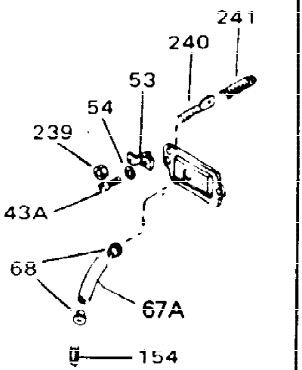

ILLUSTRATION SHOWS TYPICAL PARTS ONLY. ORDER BY PART NUMBER. PARTS NOT LISTED ARE SUPPLIED BY OEM.

Ref #	Part Number	Qty	Description
31	650489		Screw, 1/4-20 x 5/8"
34	27793		Clip, Conduit (Use as required)
35	28942		Screw, 10-32 x 3/8" (Use as required)
43A	650128		Screw, 10-24 x 1/2"
48	29716		Screw, 1/4-28 x 7/16"
56	31710		Link, Throttle
71	650815		Washer, Belleville
72	8116		Nut, Hex
98	28569		Spring, Compression
99	29500		Screw, 8-32 x 3/4"
193	610118		Cover, Spark plug (Use as required)
263	650764		Nut, "U" Type (Use as required)
274	610973		Terminal Ass'y. (As req. on late production)
308	31793		Bearing, Ball
309	31855		Retainer, Bearing
310	650778		Washer, Lock
311	650580		Nut, Lock
312	31792		Washer, Thrust
331	550223		Decal, Name
338	590420		Rewind Starter (Refer to Division 5, Section C, page 25 for breakdown)
340	33328D		Starter Motor Kit (110-120 Volt) This 110-120 volt starter motor kit may have been added to this engine. It can be added only if cylinder has drilled and tapped starter mounting bosses and a ring gear flywheel (see#342). Refer to service number stamped on end cap of motor, or on decal, for identification
342	30811A		Flywheel (Ring gear flywheel required on engines using 110-120 volt starter kits listed above)
342	611042		Flywheel (Used on Type letters H and above) (Std. Point ignition) (Ring gear flywheel required on engines using 110-120 volt starter kits listed above)
342	611085		Flywheel (Minimum ring gear flywheel required on engines using 110-120 volt starter kits listed above) (Use with Solid State ignition)