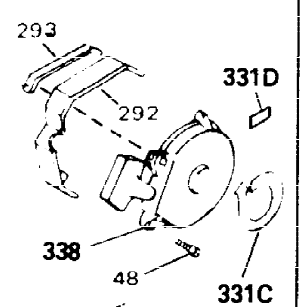

ILLUSTRATION SHOWS TYPICAL PARTS ONLY. ORDER BY PART NUMBER. PARTS NOT LISTED ARE SUPPLIED BY OEM.

Ref #	Part Number	Qty	Description
31	650489		Screw, 1/4-20 x 5/8"
34	27793		Clip, Conduit (Use as required)
35	28942		Screw, 10-32 x 3/8" (Use as required)
43A	650128		Screw, 10-24 x 1/2"
48	29716		Screw, 1/4-28 x 7/16"
56	31710		Link, Throttle
71	650815		Washer, Belleville
72	8116		Nut, Hex
98	28569		Spring, Compression
99	29500		Screw, 8-32 x 3/4"
193	610118		Cover, Spark plug (Use as required)
263	650764		Nut, "U" Type (Use as required)
274	610973		Terminal Ass'y. (As req. on late production)
308	31793		Bearing, Ball
309	31855		Retainer, Bearing
310	650778		Washer, Lock
311	650580		Nut, Lock
312	31792		Washer, Thrust
331	550223		Decal, Name
338	590420		Rewind Starter (Refer to Division 5, Section C, page 25 for breakdown)
340	33328D		Starter Motor Kit (110-120 Volt) This 110-120 volt starter motor kit may have been added to this engine. It can be added only if cylinder has drilled and tapped starter mounting bosses and a ring gear flywheel (see#342). Refer to service number stamped on end cap of motor, or on decal, for identification
342	30811A		Flywheel (Ring gear flywheel required on engines using 110-120 volt starter kits listed above)
342	611042		Flywheel (Used on Type letters H and above) (Std. Point ignition) (Ring gear flywheel required on engines using 110-120 volt starter kits listed above)
342	611085		Flywheel (Minimum ring gear flywheel required on engines using 110-120 volt starter kits listed above) (Use with Solid State ignition)