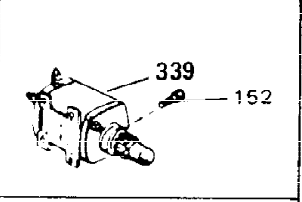

ILLUSTRATION SHOWS TYPICAL PARTS ONLY. ORDER BY PART NUMBER. PARTS NOT LISTED ARE SUPPLIED BY OEM.

Ref #	Part Number	Qty	Description
31	650489		Screw, 1/4-20 x 5/8"
34	27793		Clip, Conduit (Use as required)
35	28942		Screw, 10-32 x 3/8" (Use as required)
43A	650128		Screw, 10-24 x 1/2"
48	29716		Screw, 1/4-28 x 7/16"
56	30206		Link, Throttle
71	650815		Washer, Belleville
72	8116		Nut, Hex
92C	31879		Link, Governor lever-to-bellcrank
92B	30712		Lever, Bellcrank
92A	650399		Screw, 10-32 x 5/8" (Supplied by OEM)
92	30312		Screw, 10-32 x 1/2"
93	29530		Bushing, Bellcrank
93A	28562		Bushing, RPM adjusting lever
94	30199A		Bracket, Speed control (Incl. 98 & 99)
94A	33450		Nut, Lock
95	30202		Spring, Extension
95A	32977		Spring, Torsion
96	30201A		Lever, Speed control
98	32924		Spring, Compression
99	650688		Screw, 10-32 x 1"
193	610118		Cover, Spark plug (Use as required)
193	27276		Cover, Spark plug
201	730152		Control Bracket (Incl. 92, 92A, 92B,93, 93A,94, 95, 95A & 96)
263	650764		Nut, "U" Type (Use as required)
274	610973		Terminal Ass'y. (As req. on late prod uction)
331	550223		Decal, Name
338	590420		Rewind Starter (Refer to Division 5, Section C, page 25 for breakdown)
340	33328D		Starter Motor Kit (110-120 Volt) This 110-120 volt starter motor kit may have been added to this engine. It can be added only if cylinder hasdrilled and tapped starter mounting bosses and a ring gear flywheel (see#342). Refer to service number stamped on end cap of motor, or on decal, for identifica
342	30811A		Flywheel (Ring gear flywheel requiredon engines using 110-120 volt starter kits listed above)
342	611042		Flywheel (Used on Type letters H and above) (Std. Point ignition) (Ring gear flywheel required on engines using 110-120 volt starter kits listed above)
342	611085		Flywheel (Minimum ring gear flywheel required on engines using 110-120 volt starter kits listed above) (Use withSolid State ignition)