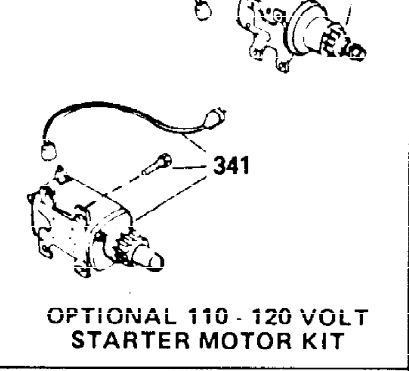

ILLUSTRATION SHOWS TYPICAL PARTS ONLY. ORDER BY PART NUMBER. PARTS NOT LISTED ARE SUPPLIED BY OEM.

Ref #	Part Number	Qty	Description
31	650489		Screw, 1/4-20 x 5/8"
34	27793		Clip, Conduit (Use as required)
35	28942		Screw, 10-32 x 3/8" (Use as required)
43A	650128		Screw, 10-24 x 1/2"
48	29716		Screw, 1/4-28 x 7/16"
56	30206		Link, Throttle
71	650815		Washer, Belleville
72	8116		Nut, Hex
92C	31879		Link, Governor lever-to-bellcrank
92B	30712		Lever, Bellcrank
92A	650399		Screw, 10-32 x 5/8" (Supplied by OEM)
92	30312		Screw, 10-32 x 1/2"
93	29530		Bushing, Bellcrank
93A	28562		Bushing, RPM adjusting lever
94	30199A		Bracket, Speed control (Incl. 98 & 99)
94A	33450		Nut, Lock
95	30202		Spring, Extension
95A	32977		Spring, Torsion
96	30201A		Lever, Speed control
98	32924		Spring, Compression
99	650688		Screw, 10-32 x 1"
193	610118		Cover, Spark plug (Use as required)
193	27276		Cover, Spark plug
201	730152		Control Bracket (Incl. 92, 92A, 92B,93, 93A,94, 95, 95A & 96)
263	650764		Nut, "U" Type (Use as required)
274	610973		Terminal Ass'y. (As req. on late prod uction)
331	550223		Decal, Name
338	590420		Rewind Starter (Refer to Division 5, Section C, page 25 for breakdown)
340	33328D		Starter Motor Kit (110-120 Volt) This 110-120 volt starter motor kit may have been added to this engine. It can be added only if cylinder hasdrilled and tapped starter mounting bosses and a ring gear flywheel (see#342). Refer to service number stamped on end cap of motor, or on decal, for identifica
342	30811A		Flywheel (Ring gear flywheel requiredon engines using 110-120 volt starter kits listed above)
342	611042		Flywheel (Used on Type letters H and above) (Std. Point ignition) (Ring gear flywheel required on engines using 110-120 volt starter kits listed above)
342	611085		Flywheel (Minimum ring gear flywheel required on engines using 110-120 volt starter kits listed above) (Use withSolid State ignition)