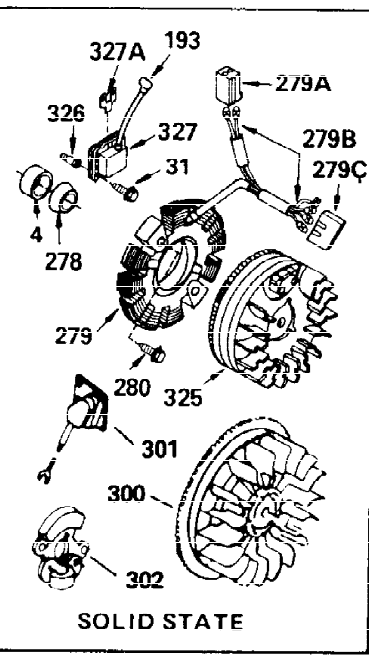

ILLUSTRATION SHOWS TYPICAL PARTS ONLY. ORDER BY PART NUMBER. PARTS NOT LISTED ARE SUPPLIED BY OEM.

Ref #	Part Number	Qty	Description
31	650489		Screw, 1/4-20 x 5/8"
34	27793		Clip, Conduit (Use as required)
35	28942		Screw, 10-32 x 3/8" (Use as required)
43A	650128		Screw, 10-24 x 1/2"
48	29716		Screw, 1/4-28 x 7/16"
56	30206		Link, Throttle
71	650815		Washer, Belleville
72	8116		Nut, Hex
92C	31879		Link, Governor lever-to-bellcrank
92B	30712		Lever, Bellcrank
92A	650399		Screw, 10-32 x 5/8" (Supplied by OEM)
92	30312		Screw, 10-32 x 1/2"
93	29530		Bushing, Bellcrank
93A	28562		Bushing, RPM adjusting lever
94	30199A		Bracket, Speed control (Incl. 98 & 99)
94A	33450		Nut, Lock
95	30202		Spring, Extension
95A	32977		Spring, Torsion
96	30201A		Lever, Speed control
98	32924		Spring, Compression
99	650688		Screw, 10-32 x 1"
193	610118		Cover, Spark plug (Use as required)
193	27276		Cover, Spark plug
201	730152		Control Bracket (Incl. 92, 92A, 92B,93, 93A,94, 95, 95A & 96)
263	650764		Nut, "U" Type (Use as required)
274	610973		Terminal Ass'y. (As req. on late prod uction)
331	550223		Decal, Name
338	590420		Rewind Starter (Refer to Division 5, Section C, page 25 for breakdown)
340	33328D		Starter Motor Kit (110-120 Volt) This 110-120 volt starter motor kit may have been added to this engine. It can be added only if cylinder hasdrilled and tapped starter mounting bosses and a ring gear flywheel (see#342). Refer to service number stamped on end cap of motor, or on decal, for identifica
342	30811A		Flywheel (Ring gear flywheel requiredon engines using 110-120 volt starter kits listed above)
342	611042		Flywheel (Used on Type letters H and above) (Std. Point ignition) (Ring gear flywheel required on engines using 110-120 volt starter kits listed above)
342	611085		Flywheel (Minimum ring gear flywheel required on engines using 110-120 volt starter kits listed above) (Use withSolid State ignition)