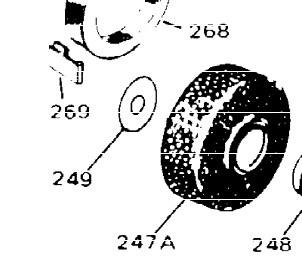

ILLUSTRATION SHOWS TYPICAL PARTS ONLY. ORDER BY PART NUMBER. PARTS NOT LISTED ARE SUPPLIED BY OEM.

Ref #	Part Number	Qty	Description
31	650489		Screw, 1/4-20 x 5/8"
34	27793		Clip, Conduit (Use as required)
35	28942		Screw, 10-32 x 3/8" (Use as required)
43A	650128		Screw, 10-24 x 1/2"
48	29716		Screw, 1/4-28 x 7/16"
56	30206		Link, Throttle
71	650815		Washer, Belleville
72	8116		Nut, Hex
92C	31879		Link, Governor lever-to-bellcrank
92B	30712		Lever, Bellcrank
92A	650399		Screw, 10-32 x 5/8" (Supplied by OEM)
92	30312		Screw, 10-32 x 1/2"
93	29530		Bushing, Bellcrank
93A	28562		Bushing, RPM adjusting lever
94	30199A		Bracket, Speed control (Incl. 98 & 99)
94A	33450		Nut, Lock
95	30202		Spring, Extension
95A	32977		Spring, Torsion
96	30201A		Lever, Speed control
98	32924		Spring, Compression
99	650688		Screw, 10-32 x 1"
193	610118		Cover, Spark plug (Use as required)
193	27276		Cover, Spark plug
201	730152		Control Bracket (Incl. 92, 92A, 92B,93, 93A,94, 95, 95A & 96)
263	650764		Nut, "U" Type (Use as required)
274	610973		Terminal Ass'y. (As req. on late prod uction)
331	550223		Decal, Name
338	590420		Rewind Starter (Refer to Division 5, Section C, page 25 for breakdown)
340	33328D		Starter Motor Kit (110-120 Volt) This 110-120 volt starter motor kit may have been added to this engine. It can be added only if cylinder hasdrilled and tapped starter mounting bosses and a ring gear flywheel (see#342). Refer to service number stamped on end cap of motor, or on decal, for identifica
342	30811A		Flywheel (Ring gear flywheel requiredon engines using 110-120 volt starter kits listed above)
342	611042		Flywheel (Used on Type letters H and above) (Std. Point ignition) (Ring gear flywheel required on engines using 110-120 volt starter kits listed above)
342	611085		Flywheel (Minimum ring gear flywheel required on engines using 110-120 volt starter kits listed above) (Use withSolid State ignition)