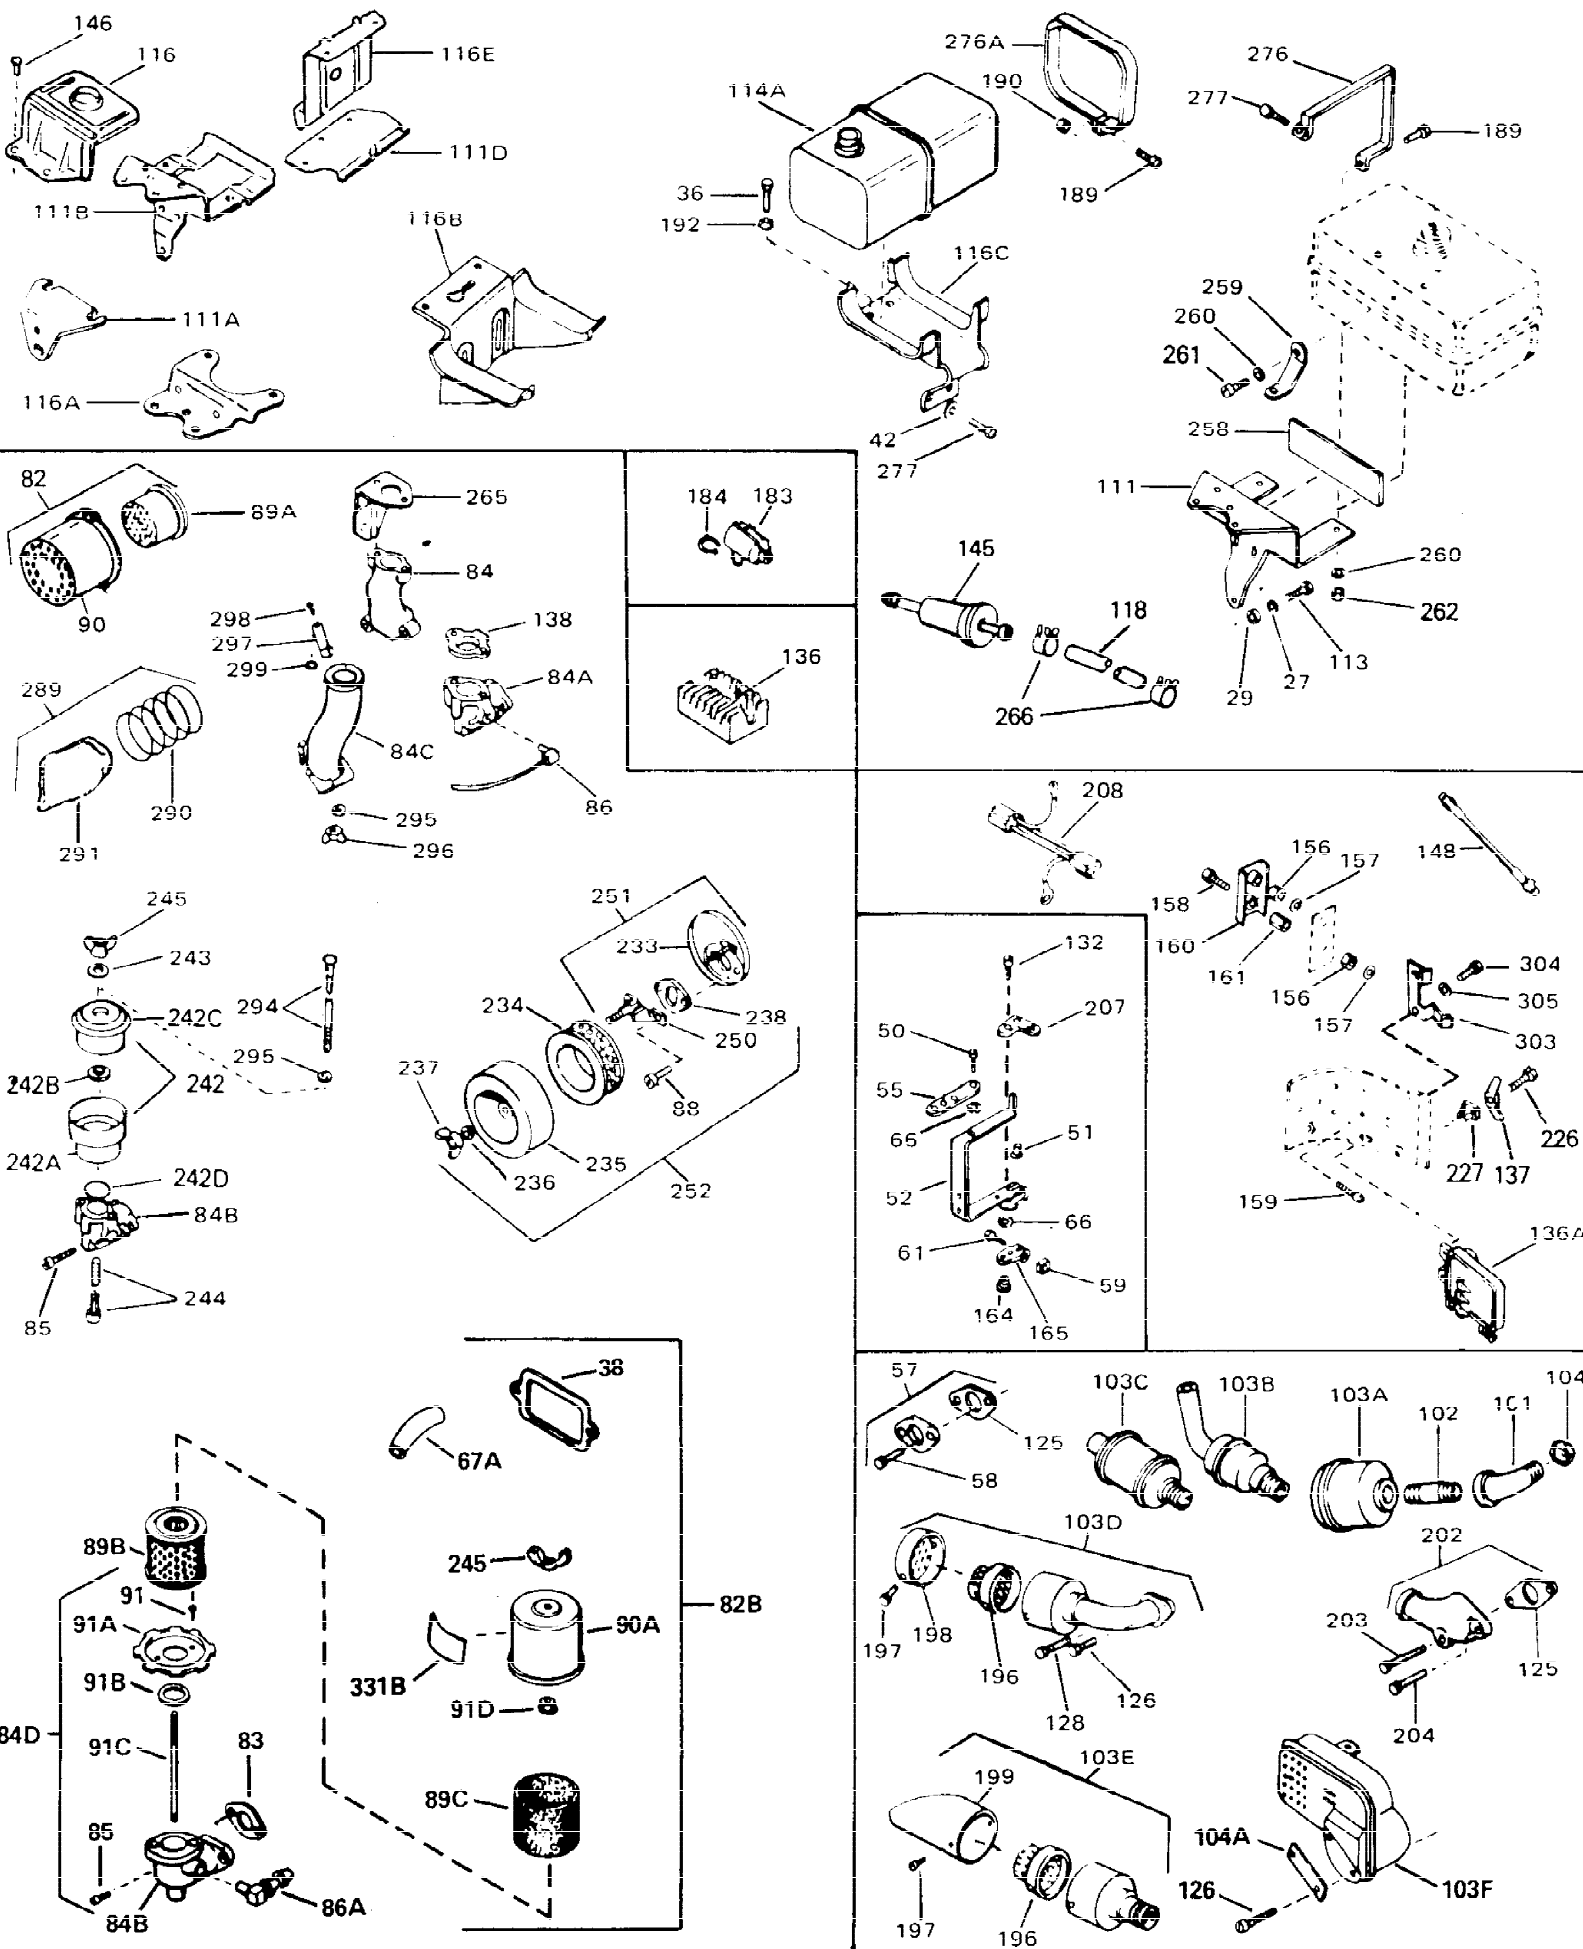

Ref #	Part Number	Qty	Description
31	650489		Screw, 1/4-20 x 5/8"
34	27793		Clip, Conduit (Use as required)
35	28942		Screw, 10-32 x 3/8" (Use as required)
43A	650128		Screw, 10-24 x 1/2"
48	29716		Screw, 1/4-28 x 7/16"
56	30206		Link, Throttle
71	650815		Washer, Belleville
72	8116		Nut, Hex
92C	31879		Link, Governor lever-to-bellcrank
92B	30712		Lever, Bellcrank
92A	650399		Screw, 10-32 x 5/8" (Supplied by OEM)
92	30312		Screw, 10-32 x 1/2"
93	29530		Bushing, Bellcrank
93A	28562		Bushing, RPM adjusting lever
94	30199A		Bracket, Speed control (Incl. 98 & 99)
94A	33450		Nut, Lock
95	30202		Spring, Extension
95A	32977		Spring, Torsion
96	30201A		Lever, Speed control
98	32924		Spring, Compression
99	650688		Screw, 10-32 x 1"
193	610118		Cover, Spark plug (Use as required)
193	27276		Cover, Spark plug
201	730152		Control Bracket (Incl. 92, 92A, 92B,93, 93A,94, 95, 95A & 96)
263	650764		Nut, "U" Type (Use as required)
274	610973		Terminal Ass'y. (As req. on late prod uction)
331	550223		Decal, Name
338	590420		Rewind Starter (Refer to Division 5, Section C, page 25 for breakdown)
340	33328D		Starter Motor Kit (110-120 Volt) This 110-120 volt starter motor kit may have been added to this engine. It can be added only if cylinder hasdrilled and tapped starter mounting bosses and a ring gear flywheel (see#342). Refer to service number stamped on end cap of motor, or on decal, for identifica
342	30811A		Flywheel (Ring gear flywheel requiredon engines using 110-120 volt starter kits listed above)
342	611042		Flywheel (Used on Type letters H and above) (Std. Point ignition) (Ring gear flywheel required on engines using 110-120 volt starter kits listed above)
342	611085		Flywheel (Minimum ring gear flywheel required on engines using 110-120 volt starter kits listed above) (Use withSolid State ignition)

ILLUSTRATION SHOWS TYPICAL PARTS ONLY. ORDER BY PART NUMBER. PARTS NOT LISTED ARE SUPPLIED BY OEM.