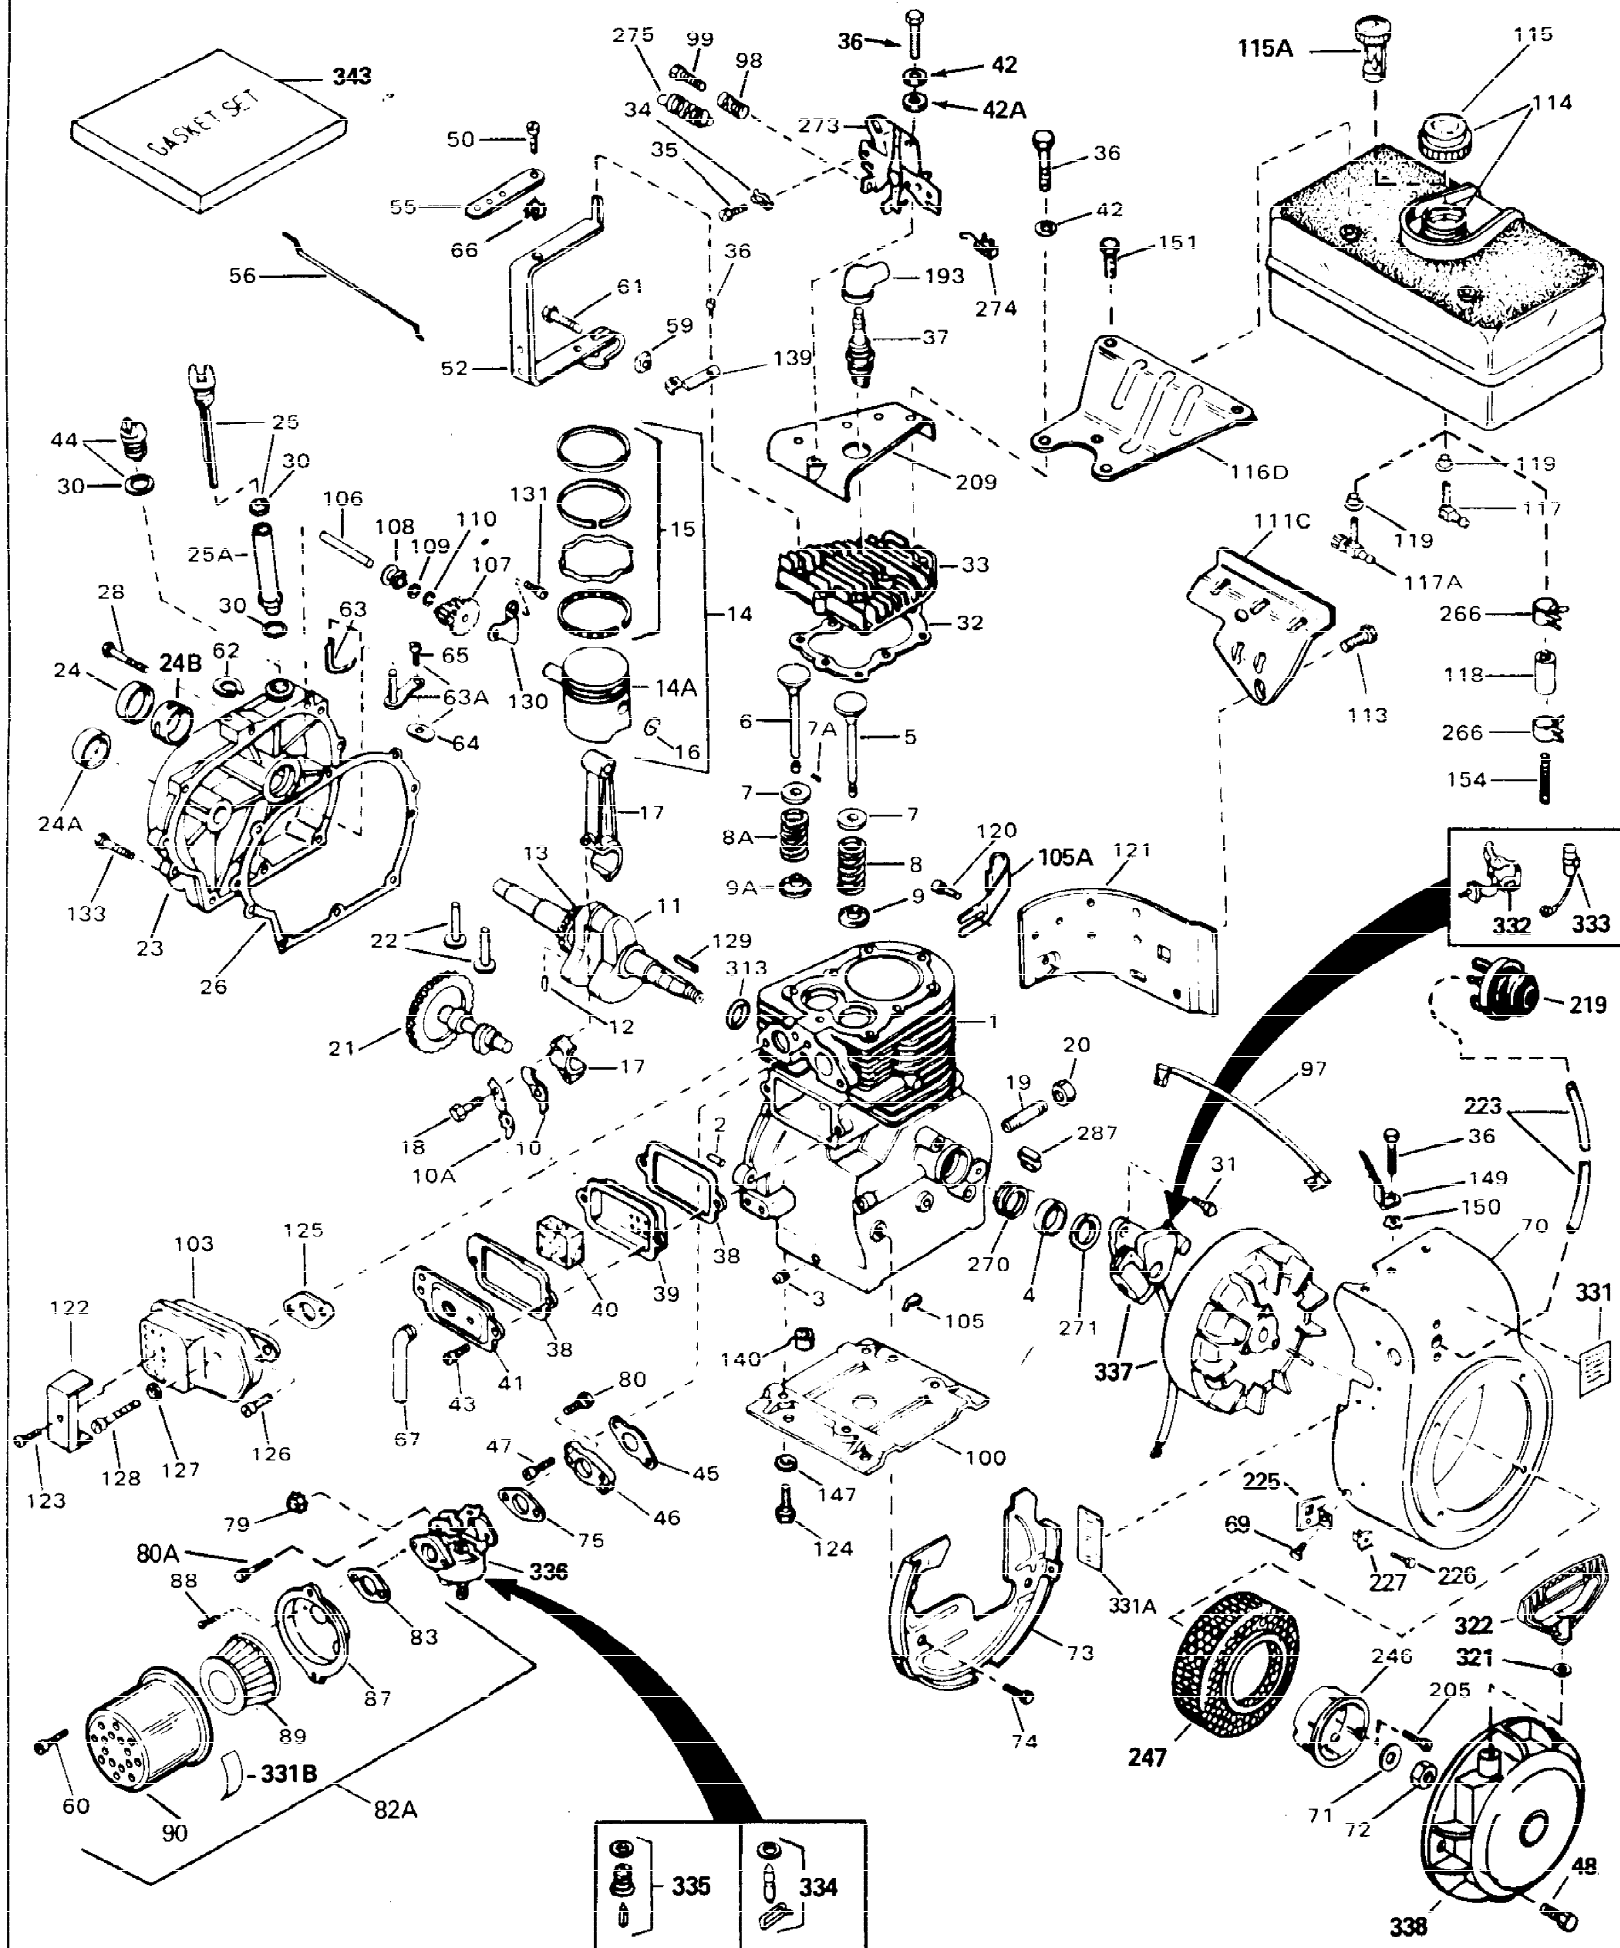

ILLUSTRATION SHOWS TYPICAL PARTS ONLY. ORDER BY PART NUMBER. PARTS NOT LISTED ARE SUPPLIED BY OEM.

Ref #	Part Number	Qty	Description
1	32586C		Cylinder (Incl. 2, 3, 4 & 76) (2-3/4" Bore)
2	27652		Pin, Dowel
3	27642		Plug, Oil drain
4	32630		Seal, Oil
5	32783		Intake Valve (Std.) (Incl. 9)
5	32784		Intake Valve (1/32" OS) (Incl. 9)
6	27878A		Exhaust Valve (Std.) (Incl. 9)
6	27880A		Exhaust Valve (1/32" OS) (Incl. 9)
7	27882		Cap, Upper valve spring
7A	20810		Pin, Valve spring retainer (Use as re quired)
8A	27881		Spring, Valve
8	27881		Spring, Valve
9A	32581		Cap, Lower valve spring
9	32581		Cap, Lower valve spring
10	34242		Dipper, Oil
10A	32590		Plate, Lock & Oil dipper (This plate may be replaced by 34242 oil dipper but 650662C screw must be used.)
11	32680A		Crankshaft (Incl. 12 & 13)
12	29783		Crankshaft Gear Pin (Early production)
13	27884		Gear, Crankshaft (Used in early produ ction) This gear is servicable onlywhen it is pinned to the crankshaft.
14A	32592B		Piston & Pin Ass'y. (Std.)(2-3/4")(In cl.16)
14A	32593B		Piston & Pin Ass'y. (.010" OS) (Incl. 16)
14A	32594B		Piston & Pin Ass'y. (.020" OS) (Incl. 16)
14	34517		Piston, Pin & Ring Set (Std.) (2-3/4" Bore)
14	34518		Piston, Pin & Ring Set (.010" OS)
14	34519		Piston, Pin & Ring Set (.020" OS)
15	32595		Ring Set (Std.) (2-3/4" Bore)
15	32596		Ring Set (.010" OS)
15	32597		Ring Set (.020" OS)
16	27888		Ring, Piston pin retaining
17	32591C		Rod Assy., Connecting (Incl. 10 & 18)
18	650662C		Screw, Connecting rod (2 each)
21	34082		Camshaft (MCR) (Extended)
22	34034		Lifter, Valve
23	31720A		Cover, Cylinder (Incl. 24, 24A, 106 & 279)
24	28427		Seal, Oil
24B	31546		Bushing, Crankshaft (Use as required)
24A	28926		Seal, Oil
25A	33893A		Tube, Oil filler
25	34011A		Dipstick, Oil (Incl. 30)
26	30684		* Gasket, Cylinder cover
28	650488		Screw, 1/4-20 x 1-1/4"
30	33590		"O" Ring
31	650489		Screw, 1/4-20 x 5/8"
32	32631A		* Gasket, Cylinder head
33	30938A		Head, Cylinder
34	27793		Clip, Conduit (Use as required)
35	28942		Screw, 10-32 x 3/8" (Use as required)
36	650697A		Screw, 5/16-18 x 2-1/2" (Use as requi red)
36	650695A		Screw, 5/16-18 x 2-1/4" (Use as requi red)
36	650694A		Screw, 5/16-18 x 2" (Use as required)