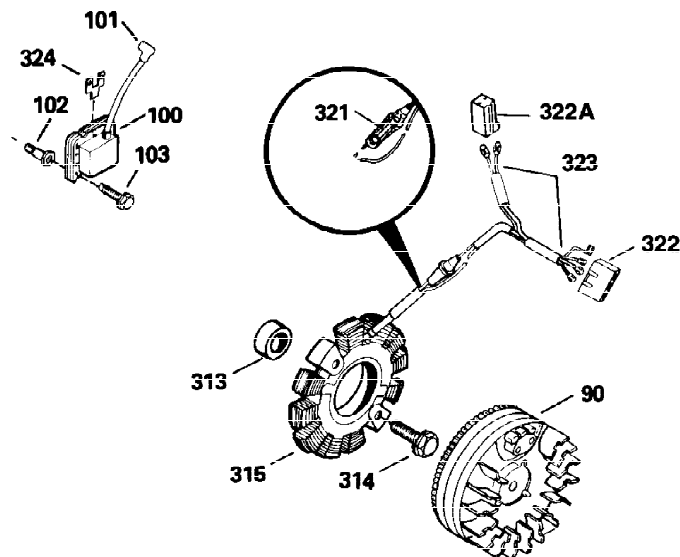

**ADD-ON ALTERNATOR  
 AC LIGHTING OR DC CHARGING**

**730571**  
 Can be used on H50-60 with stamped steel starter.

**STANDARD POINT  
 IGNITION**

**SOLID STATE**

Ref #	Part Number	Qty	Description
49	34242	1	Oil Dipper
90	611084	1	Flywheel
100	34443A	1	Solid State Ignition
102	650872	2	Solid State Mounting Stud
103	650814	2	Screw, Torx T-15, 10-24 x 1"
129	650697A	2	Screw, 5/16-18 x 2-1/2"
131	650697A	3	Screw, 5/16-18 x 2-1/2"
172	28425	1	Valve Cover
173	35350	1	Breather Tube
239	27272A	1	* Air Cleaner Gasket
242	31691	1	Air Cleaner Bracket
245	30727	1	Air Cleaner Filter
291	30962	1	Fuel Line