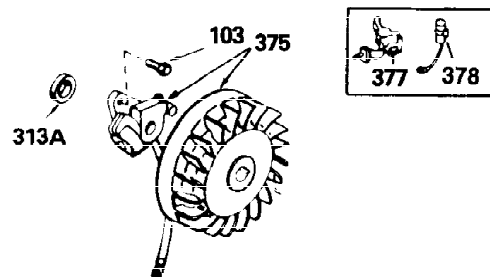

**STANDARD POINT
IGNITION**