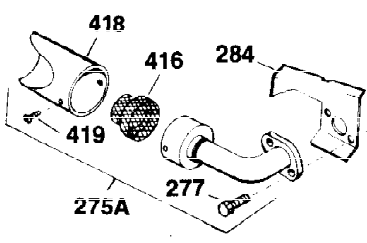

**OPTIONAL SPARK ARREST
MUFFLER**