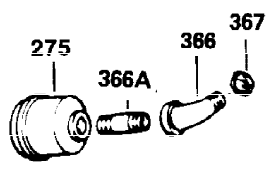

**OPTIONAL SPARK ARREST
MUFFLER**