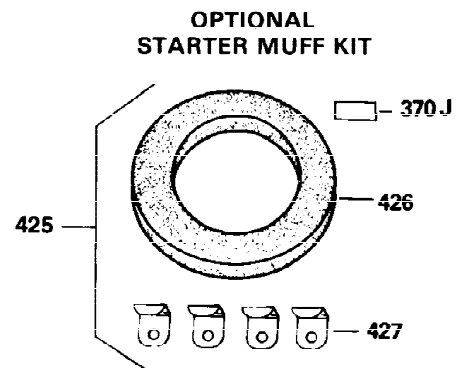

Ref #	Part Number	Qty	Description
390	590420A	1	Rewind Starter
400	33239A	1	* Gasket Set (Incl. items marked PK i n notes) Incl. part #'s 26756 (1), 27272A (3), 27896A (2), 27915A (1), 29673 (1), 30684 (1), 31688A (1), 32631A (1), 33355A (1), 35865 (3)
420	730225	1	SAE 30 4-Cycle Engine Oil (Quart)
453	29538	1	Engine Mounting Base
454	650542	4	Screw, 5/16-18 x 3/4"

**OPTIONAL 110-120  
VOLT STARTER  
MOTOR KIT**

**OPTIONAL SPARK ARREST  
MUFFLER**

Ref #	Part Number	Qty	Description
23	31793	1	Ball Bearing
32	31792	1	Washer
49	34242	1	Oil Dipper
74	31855	2	Bearing Retainer
94	33450	1	Lock Nut, 10-32
95	30886A	1	Extension Spring
96	30845A	1	R. P. M. Adjusting Bolt
129	650697A	2	Screw, 5/16-18 x 2-1/2"
131	650697A	3	Screw, 5/16-18 x 2-1/2"
172	28425	1	Valve Cover
175	650778	2	Lock Washer
176	650580	2	Lock Nut, 10-24
242	31691	1	Air Cleaner Bracket
262	29747B	2	Screw, Torx T-40, 5/16-24 x 21/32"
275	29633	1	Muffler
291	30962	1	Fuel Line
295	32961	1	Fuel Shut-Off Valve
366A	30244	1	Muffler Nipple
366	30209	1	Muffler Elbow
367	32862	1	Nut
370	550223	1	Logo Decal

**ADD-ON ALTERNATOR  
 AC LIGHTING OR DC CHARGING**

**730571**  
 Can be used on H50-60 with stamped steel starter.

**STANDARD POINT  
 IGNITION**

**SOLID STATE**

Ref #	Part Number	Qty	Description
49	34242	1	Oil Dipper
90	611084	1	Flywheel
100	34443A	1	Solid State Ignition
102	650872	2	Solid State Mounting Stud
103	650814	2	Screw, Torx T-15, 10-24 x 1"
129	650697A	2	Screw, 5/16-18 x 2-1/2"
131	650697A	3	Screw, 5/16-18 x 2-1/2"
172	28425	1	Valve Cover
173	35350	1	Breather Tube
239	27272A	1	* Air Cleaner Gasket
242	31691	1	Air Cleaner Bracket
245	30727	1	Air Cleaner Filter
291	30962	1	Fuel Line