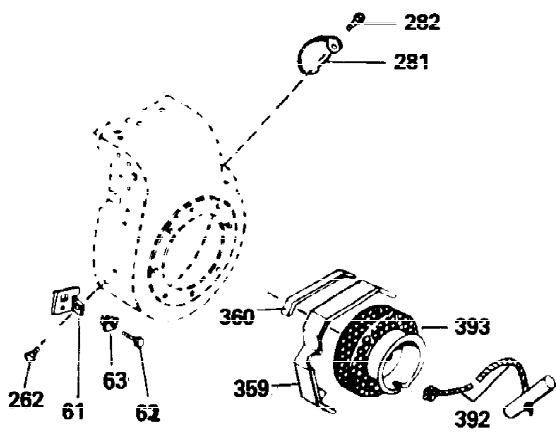

Ref #	Part Number	Qty	Description
390	590420A	1	Rewind Starter
400	33239A	1	* Gasket Set (Incl. items marked PK i n notes) Incl. part #'s 26756 (1), 27272A (3), 27896A (2), 27915A (1), 29673 (1), 30684 (1), 31688A (1), 32631A (1), 33355A (1), 35865 (3)
420	730225	1	SAE 30 4-Cycle Engine Oil (Quart)
453	29538	1	Engine Mounting Base
454	650542	4	Screw, 5/16-18 x 3/4"