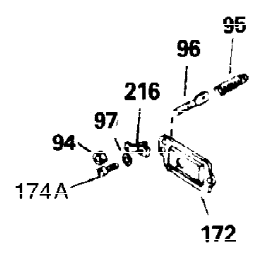

**OPTIONAL SPARK ARREST
MUFFLER**