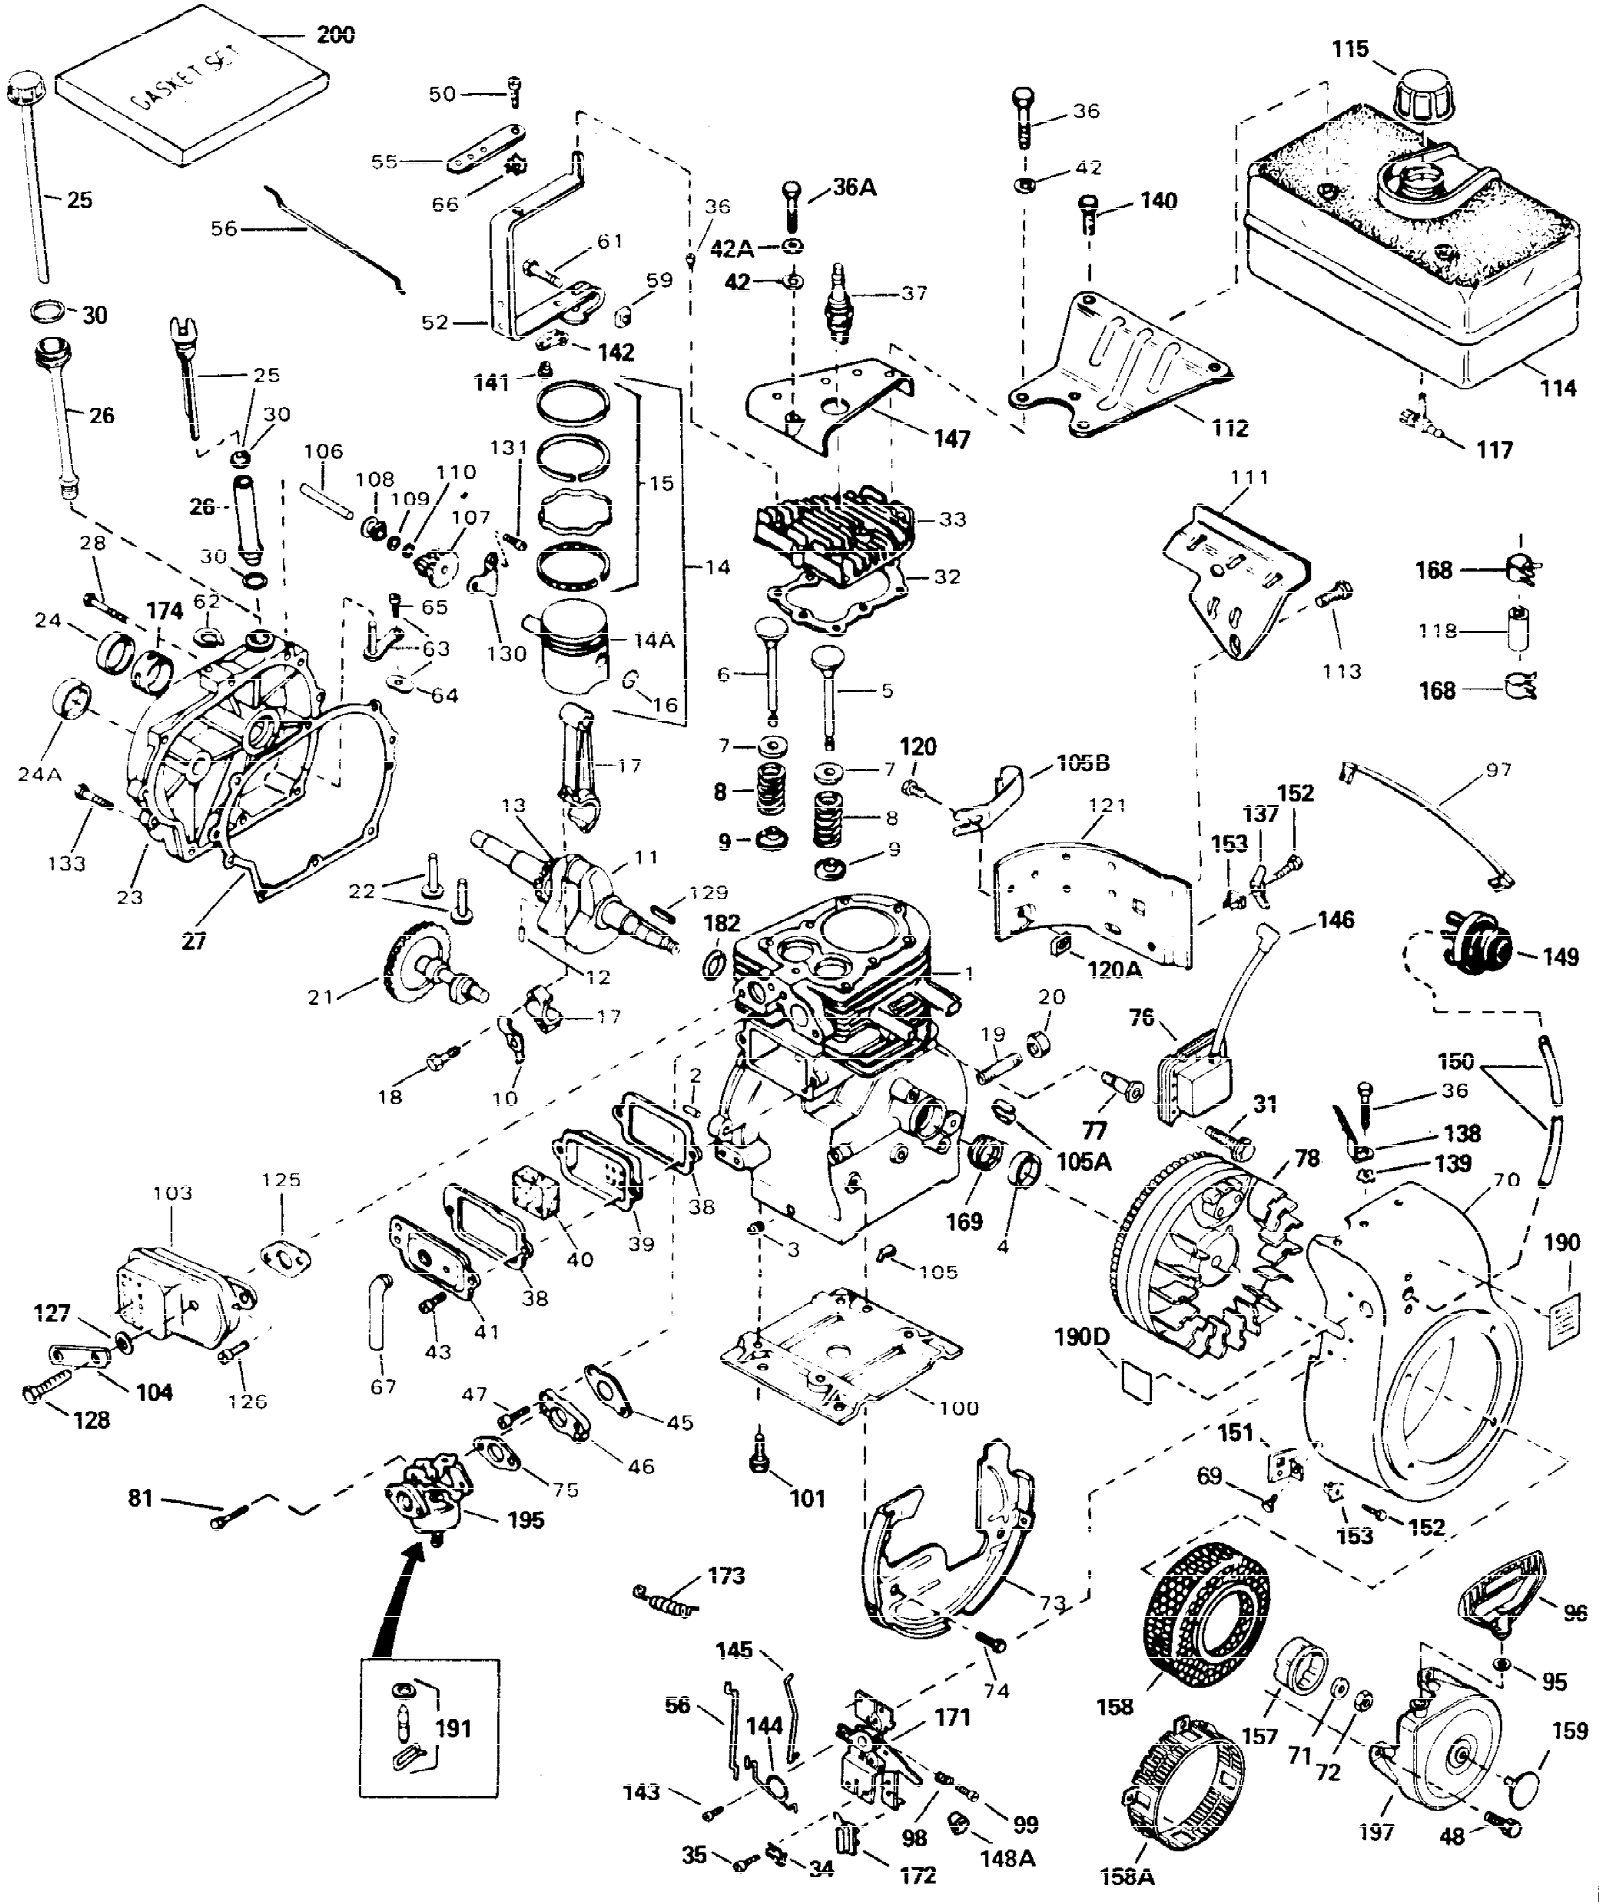

ILLUSTRATION SHOWS TYPICAL PARTS ONLY. ORDER BY PART NUMBER. PARTS NOT LISTED ARE SUPPLIED BY OEM.

Ref #	Part Number	Qty	Description
1	32586C		Cylinder (Incl. 2, 3 & 4) (2-3/4" Bore)
2	27652		Pin, Dowel
3	27642		Plug, Oil drain
4	32630		Seal, Oil
5	32783		Intake Valve (Std.) (Incl. 9)
5	32784		Intake Valve (1/32" OS) (Incl. 9)
6	27878A		Exhaust Valve (Std.) (Incl. 9)
6	27880A		Exhaust Valve (1/32" OS) (Incl. 9)
7	27882		Cap, Upper valve spring
8	27881		Spring, Valve
9	32581		Cap, Lower valve spring
10	34242		Dipper, Oil
11	35280		Crankshaft
12	29783		Crankshaft Gear Pin (Used on early prod.)
13	27884		Gear, Crankshaft (Used on early production)
14	34517		Piston, Pin & Ring Set (Std.) (2-3/4" Bore)
14	34518		Piston, Pin & Ring Set (.010" OS)
14	34519		Piston, Pin & Ring Set (.020" OS)
14A	32592B		Piston & Pin Ass'y. (Std.) (2-3/4") (Incl. 16)
14A	32593B		Piston & Pin Ass'y. (.010" OS) (Incl. 16)
14A	32594B		Piston & Pin Ass'y. (.020" OS) (Incl. 16)
15	32595		Ring Set (Std.) (2-3/4" Bore)
15	32596		Ring Set (.010" OS)
15	32597		Ring Set (.020" OS)
16	27888		Ring, Piston pin retaining
17	32591C		Rod Assy., Connecting (Incl. 10 & 18)
18	650662C		Bolt, Connecting rod (2 each)
19	30968		Nipple, Pipe
20	30969		Cap, Oil drain
21	32115		Camshaft (MCR)
22	34034		Lifter, Valve
23	31303B		Cover, Cylinder (Incl. 24 & 106)
24	28427		Seal, Oil
25	34011A		Dipstick (Incl. 30)
26	33893A		Tube, Oil filler
27	30684		* Gasket, Cylinder cover
28	650488		Screw, 1/4-20 x 1-1/4"
30	33590		"O" Ring
31	650814		Screw, Torx T-15, 10-24 x 1"
32	32631A		* Gasket, Cylinder head
33	30938A		Head, Cylinder
34	27793		Clip, Conduit (Use as required)
35	28942		Screw, 10-32 x 3/8" (Use as required)
36	650697A		Screw, 5/16-18 x 2-1/2" (Use as required)
36	650695A		Screw, 5/16-18 x 2-1/4" (Use as required)
36	650694A		Screw, 5/16-18 x 2" (Use as required)
37	35395		Spark Plug, Resistor (RJ19LM)
38	27896A		* Gasket, Breather
39	28423		Body, Breather
40	28424		Element, Breather
41	28425		Cover, Valve spring
42A	650690		Washer, Belleville (Use as required)
42	650691		Washer, Flat (Use as required)
43	650128		Screw, 10-24 x 1/2"
45	27915A		* Gasket, Intake