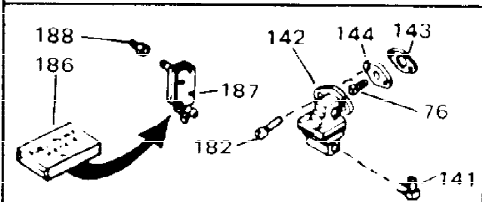

ILLUSTRATION SHOWS TYPICAL PARTS ONLY. ORDER BY PART NUMBER. PARTS NOT LISTED ARE SUPPLIED BY OEM.

Ref #	Part Number	Qty	Description
31	650489		Screw, 1/4-20 x 5/8"
34	27793		Clip, Conduit (Use as required)
35	28942		Screw, 10-32 x 3/8" (Use as required)
43A	650128		Screw, 10-24 x 1/2"
48	29716		Screw, 1/4-28 x 7/16"
56	34662		Link, Throttle
71	650815		Washer, Belleville
72	8116		Nut, Hex
98	31342		Spring, Compression
99	650549		Screw, 5-40 x 7/16"
134	33013		Cover, Bubble
135	650760		Screw, 8-32 x 3/8"
180	650821		Screw, 10-32 x 1/2"
180A	34663		Spring, Speed control
181	34661		Link, Governor
193	610118		Cover, Spark plug (Use as required)
214A	35438		Knob, Control
223	32180C		Line, Primer
230	650257		Screw, 8-32 x 5/16"
231	35060		Cover, Carburetor
254	32398		Bracket, Choke
255	28820		Screw, 10-32 x 1/2"
256	650760		Screw, 8-32 x 3/8"
263	650764		Nut, "U" Type (Use as required)
272	34664		Control Bracket (Incl. 98, 99, 180A & 274)
274	610973		Terminal Ass'y. (As req. on late prod uction)
292	34127		Guard Starter
293	32576		Seal, Snow guard
323	35305		Ground wire
324	35062		Key, Ignition
331E	34417		Decal, Primer
331H	34414		Decal, Warning
338	590576		Rewind Starter (Refer to Division 5, Section C, page 29 for breakdown)
340	33328D		Starter Motor Kit (110-120 Volt) This 110-120 volt starter motor kit may have been added to this engine. It can be added only if cylinder has drilled and tapped starter mounting bosses and a ring gear flywheel (see#342). Refer to service number stamped on end cap of motor, or on decal, for identifica
342	30811A		Flywheel (Ring gear flywheel required on engines using 110-120 volt starter kits listed above)
342	611042		Flywheel (Used on Type letters H and above) (Std. Point ignition) (Ring gear flywheel required on engines using 110-120 volt starter kits listed above)
342	611085		Flywheel (Minimum ring gear flywheel required on engines using 110-120 volt starter kits listed above) (Use with Solid State ignition)