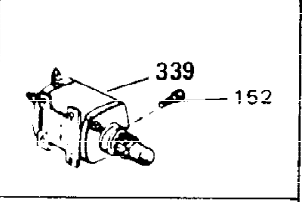

ILLUSTRATION SHOWS TYPICAL PARTS ONLY. ORDER BY PART NUMBER. PARTS NOT LISTED ARE SUPPLIED BY OEM.

Ref #	Part Number	Qty	Description
31	650489		Screw, 1/4-20 x 5/8"
34	27793		Clip, Conduit (Use as required)
35	28942		Screw, 10-32 x 3/8" (Use as required)
43A	650128		Screw, 10-24 x 1/2"
48	29716		Screw, 1/4-28 x 7/16"
56	34662		Link, Throttle
71	650815		Washer, Belleville
72	8116		Nut, Hex
98	31342		Spring, Compression
99	650549		Screw, 5-40 x 7/16"
134	33013		Cover, Bubble
135	650760		Screw, 8-32 x 3/8"
180	650821		Screw, 10-32 x 1/2"
180A	34663		Spring, Speed control
181	34661		Link, Governor
193	610118		Cover, Spark plug (Use as required)
214A	35438		Knob, Control
223	32180C		Line, Primer
230	650257		Screw, 8-32 x 5/16"
231	35060		Cover, Carburetor
254	32398		Bracket, Choke
255	28820		Screw, 10-32 x 1/2"
256	650760		Screw, 8-32 x 3/8"
263	650764		Nut, "U" Type (Use as required)
272	34664		Control Bracket (Incl. 98, 99, 180A & 274)
274	610973		Terminal Ass'y. (As req. on late prod uction)
292	34127		Guard Starter
293	32576		Seal, Snow guard
323	35305		Ground wire
324	35062		Key, Ignition
331E	34417		Decal, Primer
331H	34414		Decal, Warning
338	590576		Rewind Starter (Refer to Division 5, Section C, page 29 for breakdown)
340	33328D		Starter Motor Kit (110-120 Volt) This 110-120 volt starter motor kit may have been added to this engine. It can be added only if cylinder has drilled and tapped starter mounting bosses and a ring gear flywheel (see#342). Refer to service number stamped on end cap of motor, or on decal, for identifica
342	30811A		Flywheel (Ring gear flywheel required on engines using 110-120 volt starter kits listed above)
342	611042		Flywheel (Used on Type letters H and above) (Std. Point ignition) (Ring gear flywheel required on engines using 110-120 volt starter kits listed above)
342	611085		Flywheel (Minimum ring gear flywheel required on engines using 110-120 volt starter kits listed above) (Use with Solid State ignition)