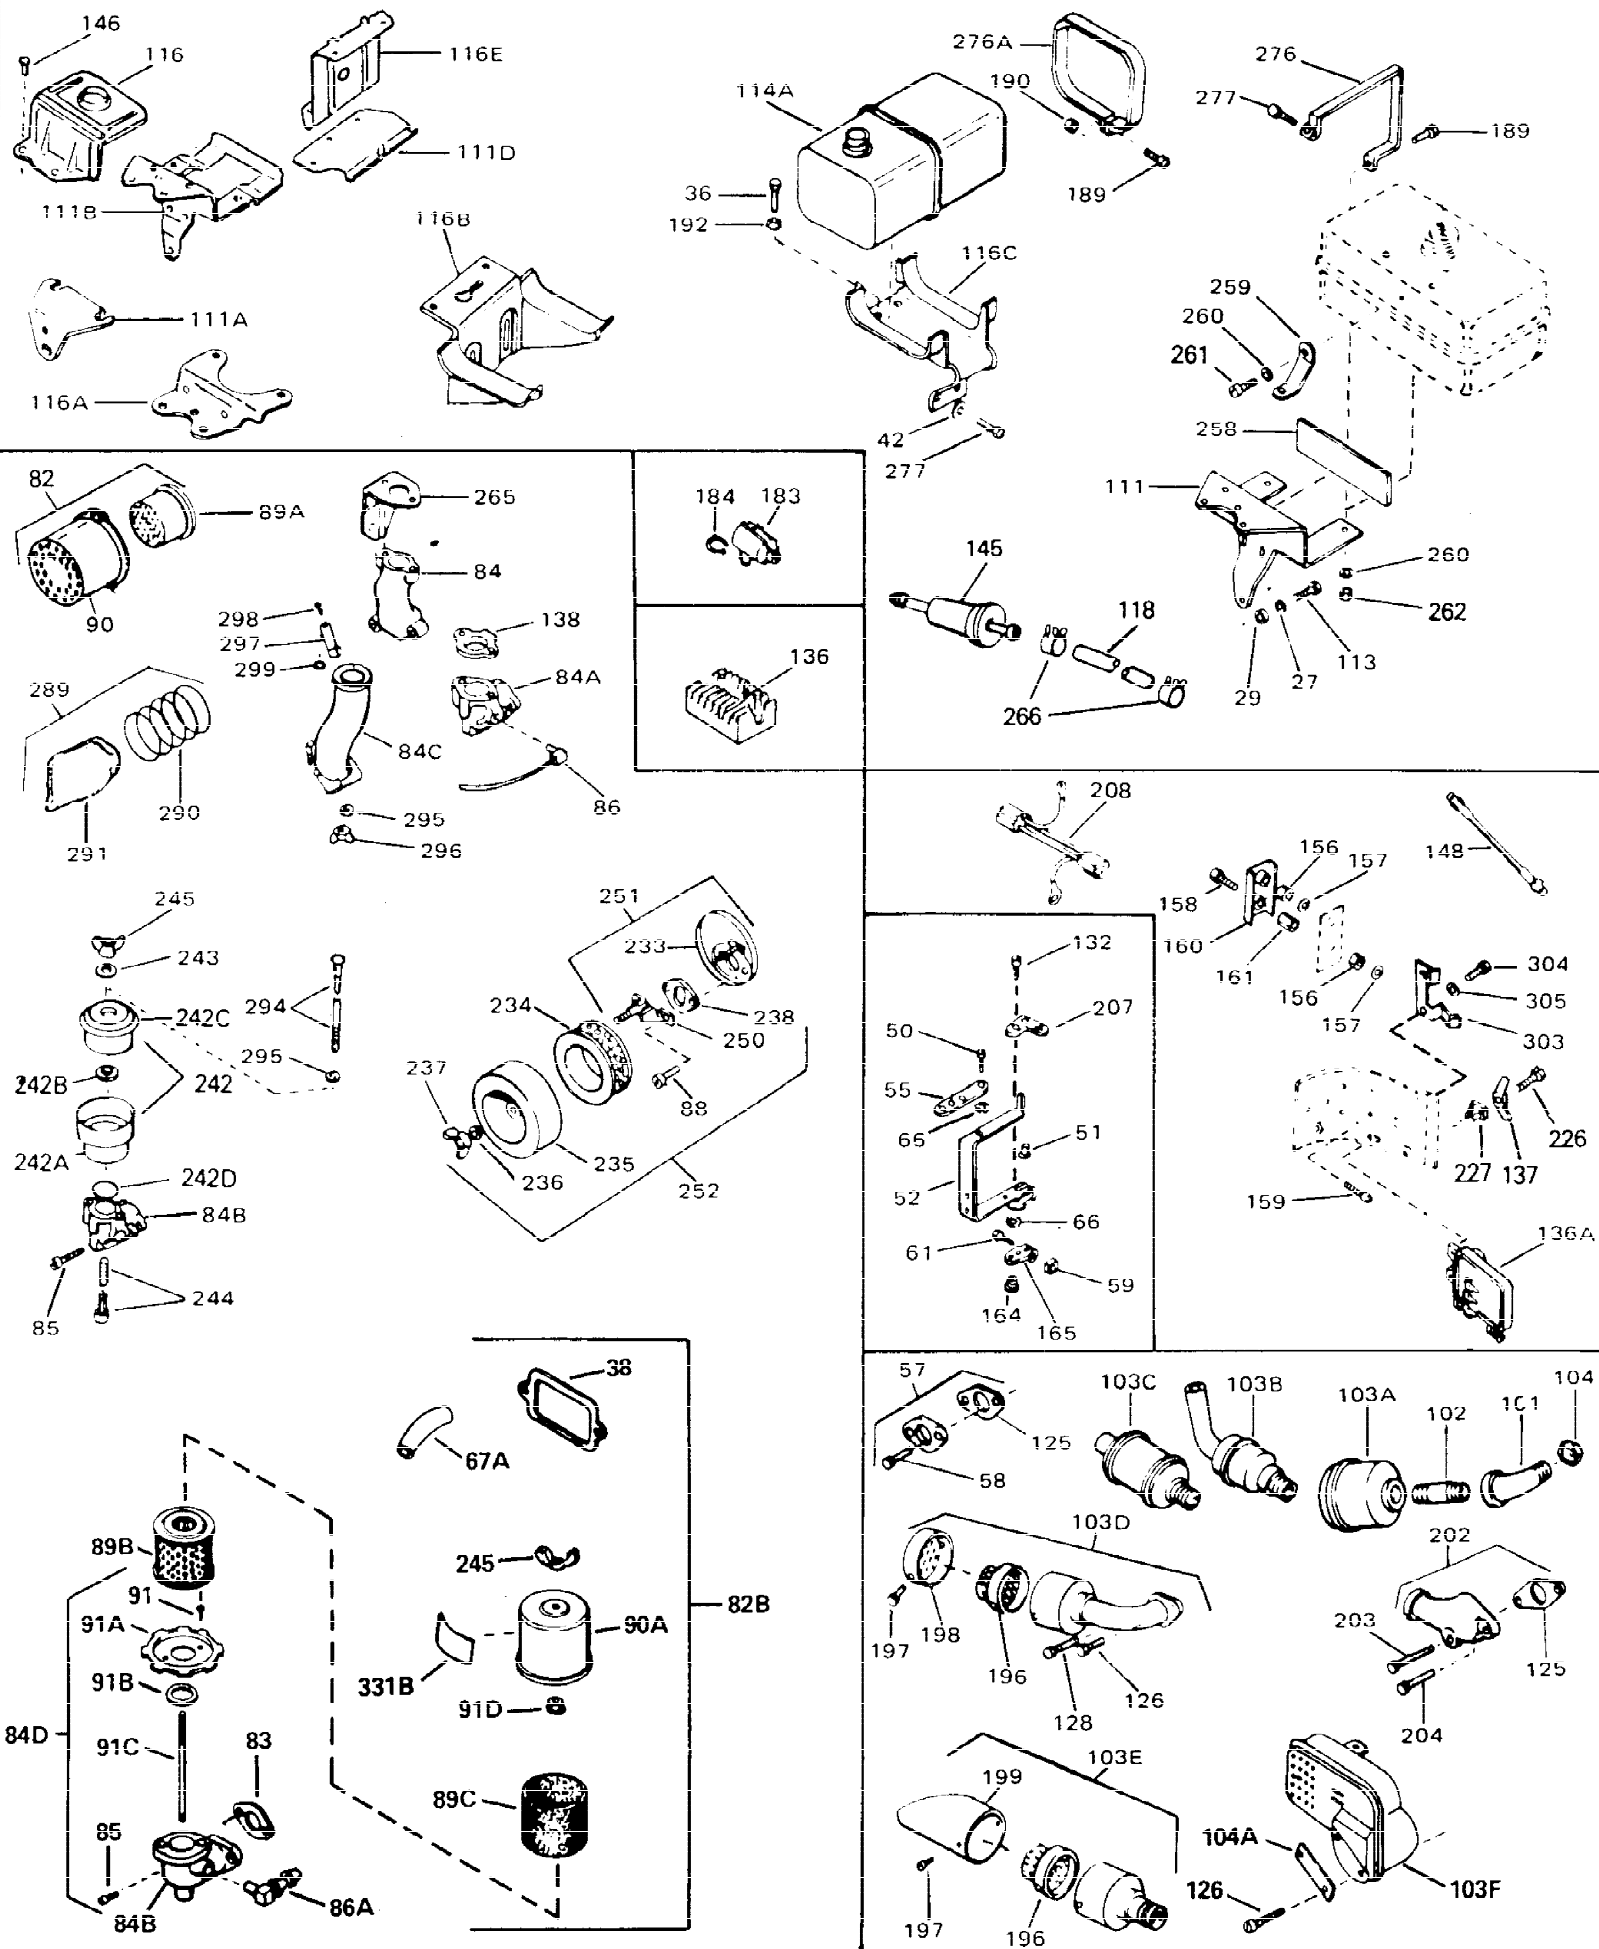

ILLUSTRATION SHOWS TYPICAL PARTS ONLY. ORDER BY PART NUMBER. PARTS NOT LISTED ARE SUPPLIED BY OEM.

Ref #	Part Number	Qty	Description
27	27513		Lockwasher, 1/4" (Use as required)
36	650697A		Screw, 5/16-18 x 2-1/2" (Use as required)
36	650695A		Screw, 5/16-18 x 2-1/4" (Use as required)
36	650694A		Screw, 5/16-18 x 2" (Use as required)
38	27896A		* Gasket, Breather cover
42	26073		Washer (Use as required)
42	650691		Washer, Flat (Use as required)
50	650548		Screw, 8-32 x 5/16"
51	30319		Rivet, Split (Used in early production)
52	33454		Lever Assy., Governor
57	730130		Exh.Adap.Kit (Incl. 58 & 125) (Use as required)
58	30196		Screw, 5/16-18 x 3/4" (Use as required)
59	29216		Nut, Lock, 10-32
61	29826		Screw, 10-32 x 3/4"
66	29918		Lockwasher, #8 E.T.
82B	730561		Air cleaner kit (Incl. 38, 67A, 83, 84B, 85, 89B, 89C, 90A, 91, 91A, 91B, 91C, 91D, 245 & 331B) (Use only on engines with an externally vented fully adjustable carburetor)
82	730127		Air Cleaner Ass'y. (Incl. 60, 83, 87, 88, 89A, 90, 238 & 331B) (Use as required)
84D	34819		Air Cleaner Elbow (Incl. 84B, 86A, 91, 91A, 91B & 91C) (Use in 730561 assembly only) NOTE: 130010 thru 10C & 11 used in early production only.
103E	391026		Opt. Spark Arrest Muffler (Incl. 196, 197, 199)
113	650561		Screw, 1/4-20 x 5/8"
118	29774		Fuel Line (Braided 8-1/4" 21 cm)(Use as required)
118	30705		Fuel Line (Braided 16") (41 cm) (Use as required)
118	30962		Fuel Line (Braided 32") (81 cm) (Use as required)
125	27930A		Gasket, Exhaust
126	30196		Screw, 5/16-18 x 3/4"
128	650694A		Screw, 5/16-18 x 2" (Use as required)
132	650548		Screw, 8-32 x 5/16" (Early production)
148	34067		Wire Assy., Alternator adapter (4-1/4")
148	34069		Wire Assy., Alternator adapter (6-3/4")
164	30322		Nut & Lockwasher (Early Prod. Only)
165	29916		Clamp, Governor lever (Early Prod. Only)
202	31288		Exh. Adaptor Kit (Incl. 125, 203, 204) (As required)
203	650697A		Screw, 5/16-18 x 2-1/2" (Use as required)
204	6021A		Screw, 5/16-18 x 1-1/2" (Use as required)
226	650760		Screw, 8-32 x 3/8"
227	28545		Grommet
266	26460		Clamp, Fuel line