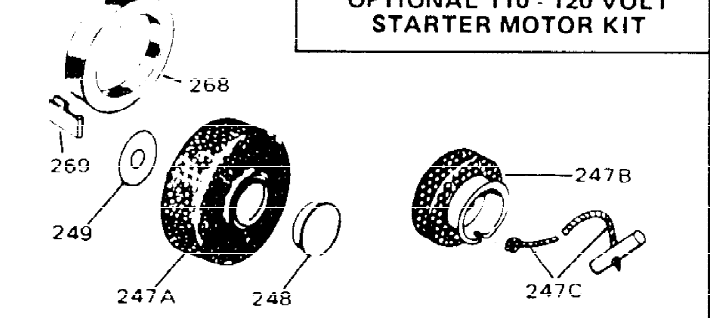

ILLUSTRATION SHOWS TYPICAL PARTS ONLY. ORDER BY PART NUMBER. PARTS NOT LISTED ARE SUPPLIED BY OEM.

Ref #	Part Number	Qty	Description
31	650489		Screw, 1/4-20 x 5/8"
34	27793		Clip, Conduit (Use as required)
35	28942		Screw, 10-32 x 3/8" (Use as required)
43A	650128		Screw, 10-24 x 1/2"
48	29716		Screw, 1/4-28 x 7/16"
56	34662		Link, Throttle
71	650815		Washer, Belleville
72	8116		Nut, Hex
98	31342		Spring, Compression
99	650549		Screw, 5-40 x 7/16"
134	33013		Cover, Bubble
135	650760		Screw, 8-32 x 3/8"
180	650821		Screw, 10-32 x 1/2"
180A	34663		Spring, Speed control
181	34661		Link, Governor
193	610118		Cover, Spark plug (Use as required)
214A	35438		Knob, Control
223	32180C		Line, Primer
230	650257		Screw, 8-32 x 5/16"
231	35060		Cover, Carburetor
254	32398		Bracket, Choke
255	28820		Screw, 10-32 x 1/2"
256	650760		Screw, 8-32 x 3/8"
263	650764		Nut, "U" Type (Use as required)
272	34664		Control Bracket (Incl. 98, 99, 180A & 274)
274	610973		Terminal Ass'y. (As req. on late prod uction)
292	34127		Guard Starter
293	32576		Seal, Snow guard
323	35305		Ground wire
324	35062		Key, Ignition
331E	34417		Decal, Primer
331H	34414		Decal, Warning
338	590576		Rewind Starter (Refer to Division 5, Section C, page 29 for breakdown)
340	33328D		Starter Motor Kit (110-120 Volt) This 110-120 volt starter motor kit may have been added to this engine. It can be added only if cylinder has drilled and tapped starter mounting bosses and a ring gear flywheel (see#342). Refer to service number stamped on end cap of motor, or on decal, for identifica
342	30811A		Flywheel (Ring gear flywheel required on engines using 110-120 volt starter kits listed above)
342	611042		Flywheel (Used on Type letters H and above) (Std. Point ignition) (Ring gear flywheel required on engines using 110-120 volt starter kits listed above)
342	611085		Flywheel (Minimum ring gear flywheel required on engines using 110-120 volt starter kits listed above) (Use with Solid State ignition)