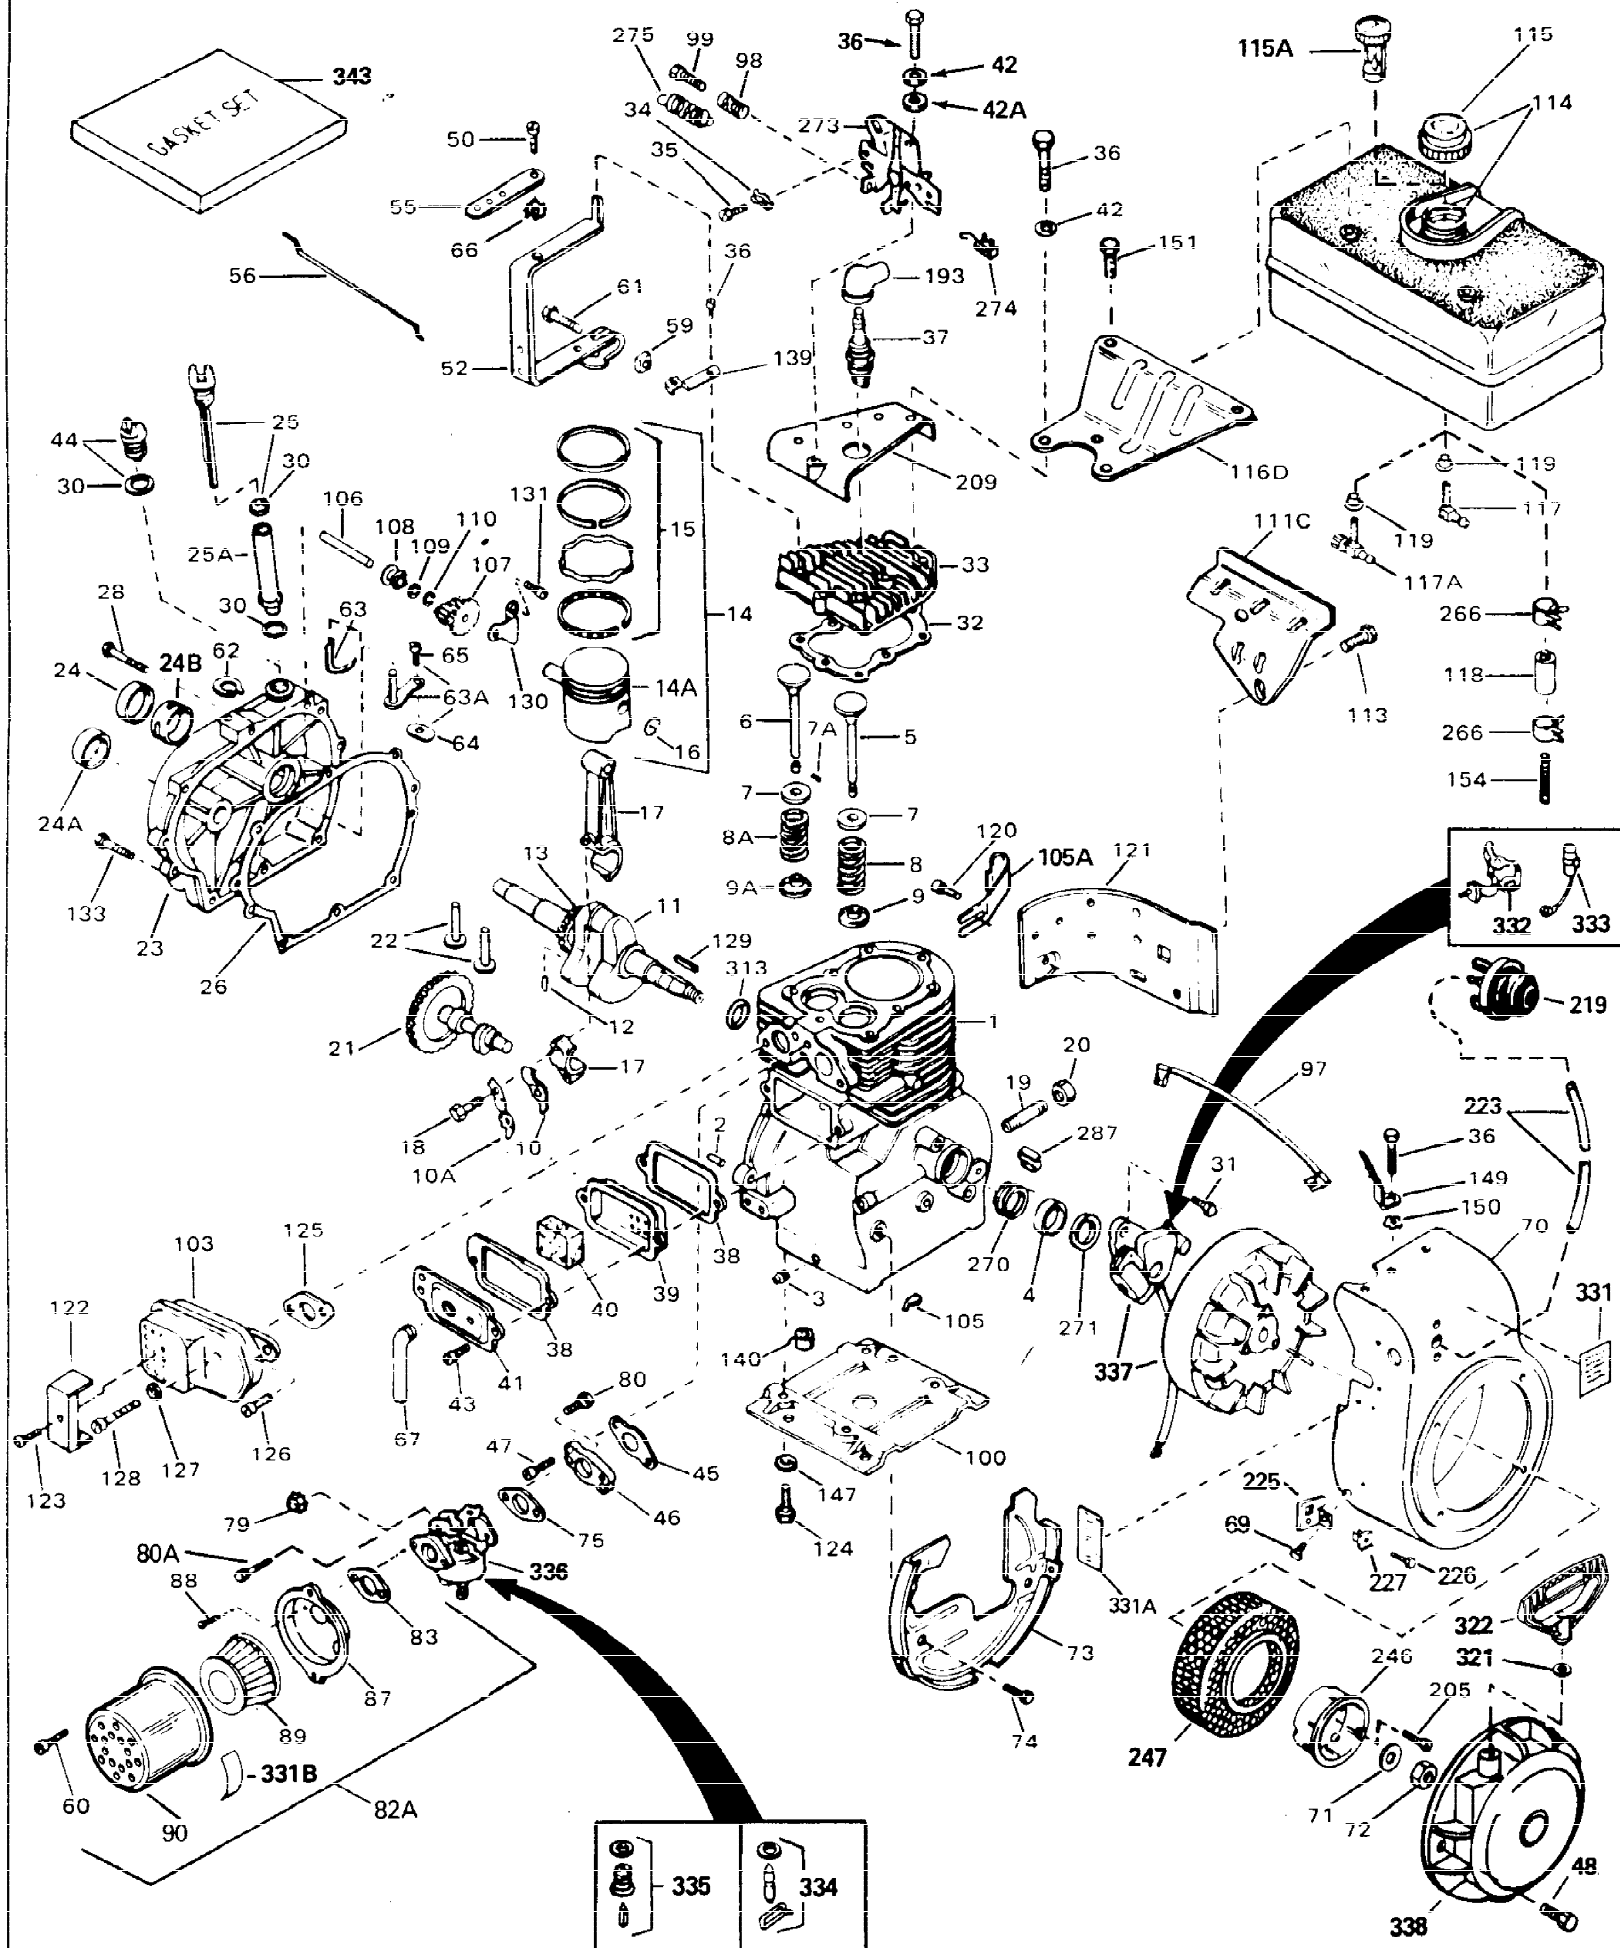

ILLUSTRATION SHOWS TYPICAL PARTS ONLY. ORDER BY PART NUMBER. PARTS NOT LISTED ARE SUPPLIED BY OEM.

Ref #	Part Number	Qty	Description
	1 32586C		Cylinder (Incl. 2, 3, 4 & 76) (2-3/4" Bore)
	2 27652		Pin, Dowel
	3 27642		Plug, Oil drain
	4 32630		Seal, Oil
	5 32783		Intake Valve (Std.) (Incl. 9)
	5 32784		Intake Valve (1/32" OS) (Incl. 9)
	6 27878A		Exhaust Valve (Std.) (Incl. 9)
	6 27880A		Exhaust Valve (1/32" OS) (Incl. 9)
	7 27882		Cap, Upper valve spring
	7A 20810		Pin, Valve spring retainer (Use as re quired)
	8A 27881		Spring, Valve
	8 27881		Spring, Valve
	9 32581		Cap, Lower valve spring
	9A 32581		Cap, Lower valve spring
	10A 32590		Plate, Lock & Oil dipper (This plate may be replaced by 34242 oil dipper but 650662C screw must be used.)
	10 34242		Dipper, Oil
	11 34894		Crankshaft (Incl. 12 & 13)
	12 29783		Crankshaft Gear Pin (Early production)
	13 27884		Gear, Crankshaft (Used in early produ ction) This gear is servicable onlywhen it is pinned to the crankshaft.
	14A 32592B		Piston & Pin Ass'y. (Std.)(2-3/4")(In cl.16)
	14A 32593B		Piston & Pin Ass'y. (.010" OS) (Incl. 16)
	14A 32594B		Piston & Pin Ass'y. (.020" OS) (Incl. 16)
	14 34517		Piston, Pin & Ring Set (Std.) (2-3/4" Bore)
	14 34518		Piston, Pin & Ring Set (.010" OS)
	14 34519		Piston, Pin & Ring Set (.020" OS)
	15 32595		Ring Set (Std.) (2-3/4" Bore)
	15 32596		Ring Set (.010" OS)
	15 32597		Ring Set (.020" OS)
	16 27888		Ring, Piston pin retaining
	17 32591C		Rod Assy., Connecting (Incl. 10 & 18)
	18 650662C		Screw, Connecting rod (2 each)
	19 30968		Nipple, Oil drain
	20 30969		Cap, Oil drain
	21 32115		Camshaft (MCR)
	22 34034		Lifter, Valve
	23 31303B		Cover, Cylinder (Incl. 24, 106 & 279)
	24 28427		Seal, Oil
	24B 31546		Bushing, Crankshaft (Use as required)
	25A 33893A		Tube, Oil filler
	25 34011A		Dipstick, Oil (Incl. 30)
	26 30684		* Gasket, Cylinder cover
	28 650488		Screw, 1/4-20 x 1-1/4"
	30 33590		"O" Ring
	31 650489		Screw, 1/4-20 x 5/8"
	32 32631A		* Gasket, Cylinder head
	33 30938A		Head, Cylinder
	34 27793		Clip, Conduit (Use as required)
	35 28942		Screw, 10-32 x 3/8" (Use as required)
	36 650697A		Screw, 5/16-18 x 2-1/2" (Use as requi red)
	36 650695A		Screw, 5/16-18 x 2-1/4" (Use as requi red)