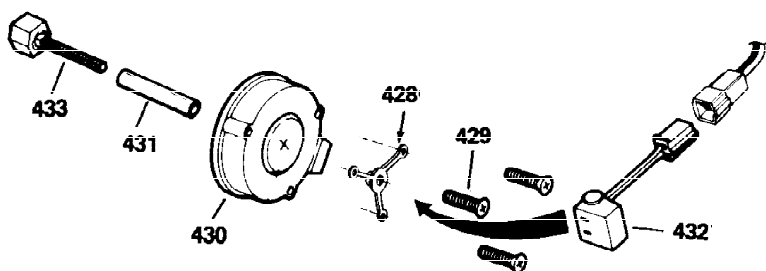

**STANDARD POINT
IGNITION**