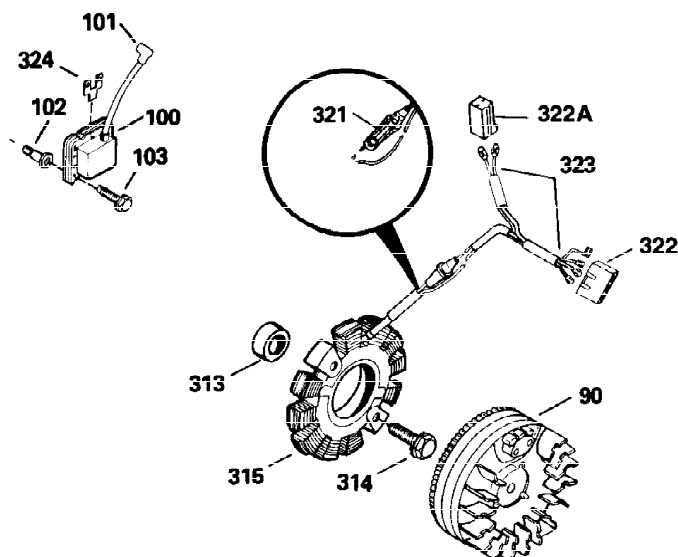

**ADD-ON ALTERNATOR  
 AC LIGHTING OR DC CHARGING**

**730571**  
 Can be used on H50-60 with stamped steel starter.

**STANDARD POINT  
 IGNITION**

**SOLID STATE**

Ref #	Part Number	Qty	Description
49	34242	1	Oil Dipper
90	611084	1	Flywheel
100	34443A	1	Solid State Ignition
102	650872	2	Solid State Mounting Stud
103	650814	2	Screw, Torx T-15, 10-24 x 1"
129	650697A	2	Screw, 5/16-18 x 2-1/2"
131	650697A	3	Screw, 5/16-18 x 2-1/2"
172	28425	1	Valve Cover
173	35350	1	Breather Tube
228A	650521	2	Screw, 10-32 x 1-1/8"
238A	650163	2	Screw, 10-32 x 7/8"
239	27272A	3	* Air Cleaner Gasket
240A	32204	1	Air Cleaner Bracket
245A	32203	1	Air Cleaner Filter
245	30727	1	Air Cleaner Filter
288	30820	1	Heat Baffle
291	30962	1	Fuel Line
450	730512	1	Pre-Cleaner Kit (Incl. 451 & 452)
451	31667	1	Pre-Cleaner Bag Spring
452	31668	1	Pre-Cleaner Bag