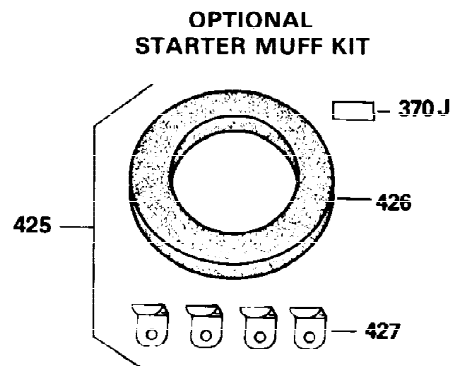

OPTIONAL 110-120  
VOLT STARTER  
MOTOR KIT

OPTIONAL SPARK ARREST  
MUFFLER

Ref #	Part Number	Qty	Description
49	34242	1	Oil Dipper
110	31902	1	Ground Wire
129	650697A	2	Screw, 5/16-18 x 2-1/2"
131	650697A	3	Screw, 5/16-18 x 2-1/2"
172	28425	1	Valve Cover
262	29747B	2	Screw, Torx T-40, 5/16-24 x 21/32"
275	29633	1	Muffler
288	30820	1	Heat Baffle
291	30962	1	Fuel Line
366	29574	1	Muffler Elbow
366A	30244	1	Muffler Nipple
367	32862	1	Nut
450	730512	1	Pre-Cleaner Kit (Incl. 451 & 452)
451	31667	1	Pre-Cleaner Bag Spring
452	31668	1	Pre-Cleaner Bag

**ADD-ON ALTERNATOR  
 AC LIGHTING OR DC CHARGING**

**730571**  
 Can be used on H50-60 with stamped steel starter.

**STANDARD POINT  
 IGNITION**

**SOLID STATE**

Ref #	Part Number	Qty	Description
49	34242	1	Oil Dipper
90	611084	1	Flywheel
100	34443A	1	Solid State Ignition
102	650872	2	Solid State Mounting Stud
103	650814	2	Screw, Torx T-15, 10-24 x 1"
129	650697A	2	Screw, 5/16-18 x 2-1/2"
131	650697A	3	Screw, 5/16-18 x 2-1/2"
172	28425	1	Valve Cover
173	35350	1	Breather Tube
228A	650521	2	Screw, 10-32 x 1-1/8"
238A	650163	2	Screw, 10-32 x 7/8"
239	27272A	3	* Air Cleaner Gasket
240A	32204	1	Air Cleaner Bracket
245A	32203	1	Air Cleaner Filter
245	30727	1	Air Cleaner Filter
288	30820	1	Heat Baffle
291	30962	1	Fuel Line
450	730512	1	Pre-Cleaner Kit (Incl. 451 & 452)
451	31667	1	Pre-Cleaner Bag Spring
452	31668	1	Pre-Cleaner Bag