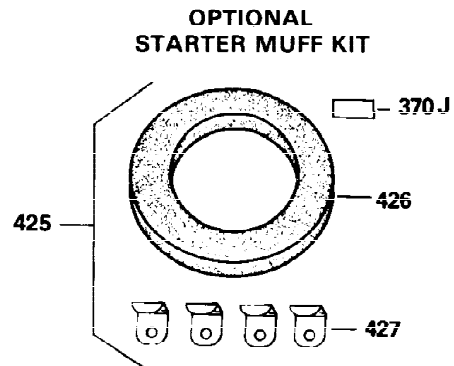

Ref #	Part Number	Qty	Description
400	33239A	1	* Gasket Set (Incl. items marked PK i n notes) Incl. part #'s 26756 (1), 27272A (3), 27896A (2), 27915A (1), 29673 (1), 30684 (1), 31688A (1), 32631A (1), 33355A (1), 35865 (3)
420	730225	1	SAE 30 4-Cycle Engine Oil (Quart)
453	29538	1	Engine Mounting Base
454	650542	4	Screw, 5/16-18 x 3/4"

OPTIONAL 110-120
VOLT STARTER
MOTOR KIT

OPTIONAL SPARK ARREST
MUFFLER

Ref #	Part Number	Qty	Description
49	34242	1	Oil Dipper
94	33450	1	Lock Nut, 10-32
95	30886A	1	Extension Spring
96	30845A	1	R.P.M. Adjusting Bolt
129	650697A	2	Screw, 5/16-18 x 2-1/2"
131	650697A	3	Screw, 5/16-18 x 2-1/2"
172	28425	1	Valve Cover
242	31691	1	Air Cleaner Bracket
262	29747B	2	Screw, Torx T-40, 5/16-24 x 21/32"
291	30962	1	Fuel Line

**ADD-ON ALTERNATOR
 AC LIGHTING OR DC CHARGING**

730571
 Can be used on H50-60 with stamped steel starter.

**STANDARD POINT
 IGNITION**

SOLID STATE

Ref #	Part Number	Qty	Description
49	34242	1	Oil Dipper
90	611084	1	Flywheel
100	34443A	1	Solid State Ignition
102	650872	2	Solid State Mounting Stud
103	650814	2	Screw, Torx T-15, 10-24 x 1"
129	650697A	2	Screw, 5/16-18 x 2-1/2"
131	650697A	3	Screw, 5/16-18 x 2-1/2"
172	28425	1	Valve Cover
173	35350	1	Breather Tube
239	27272A	1	* Air Cleaner Gasket
242	31691	1	Air Cleaner Bracket
245	30727	1	Air Cleaner Filter
291	30962	1	Fuel Line