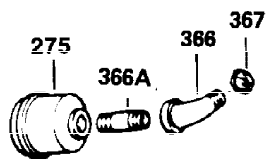

OPTIONAL SPARK ARREST
MUFFLER