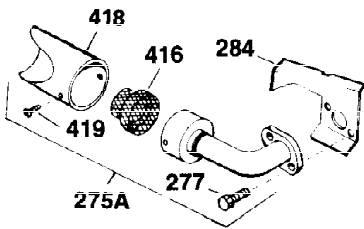

OPTIONAL SPARK ARREST
MUFFLER