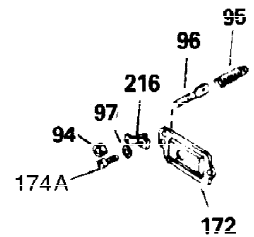

OPTIONAL SPARK ARREST
MUFFLER