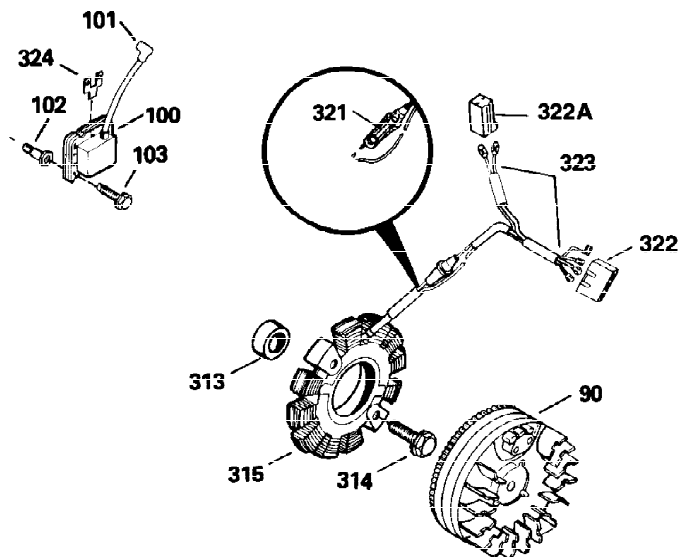

**ADD-ON ALTERNATOR
 AC LIGHTING OR DC CHARGING**

730571
 Can be used on H50-60 with stamped steel starter.

**STANDARD POINT
 IGNITION**

SOLID STATE

Ref #	Part Number	Qty	Description
49	34242	1	Oil Dipper
90	611084	1	Flywheel
100	34443A	1	Solid State Ignition
102	650872	2	Solid State Mounting Stud
103	650814	2	Screw, Torx T-15, 10-24 x 1"
129	650697A	2	Screw, 5/16-18 x 2-1/2"
131	650697A	3	Screw, 5/16-18 x 2-1/2"
172	28425	1	Valve Cover
173	35350	1	Breather Tube
239	27272A	1	* Air Cleaner Gasket
242	31691	1	Air Cleaner Bracket
245	30727	1	Air Cleaner Filter
291	30962	1	Fuel Line