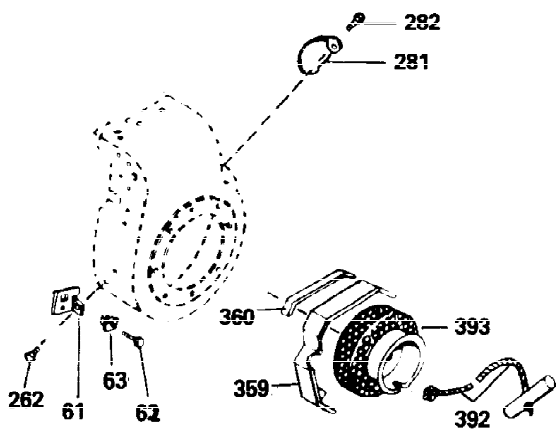

Ref #	Part Number	Qty	Description
400	33239A	1	* Gasket Set (Incl. items marked PK i n notes) Incl. part #'s 26756 (1), 27272A (3), 27896A (2), 27915A (1), 29673 (1), 30684 (1), 31688A (1), 32631A (1), 33355A (1), 35865 (3)
420	730225	1	SAE 30 4-Cycle Engine Oil (Quart)
453	29538	1	Engine Mounting Base
454	650542	4	Screw, 5/16-18 x 3/4"