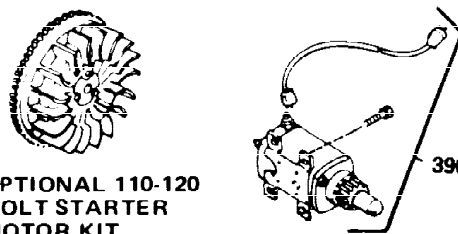

OPTIONAL 110-120
VOLT STARTER
MOTOR KIT

OPTIONAL SPARK ARREST
MUFFLER