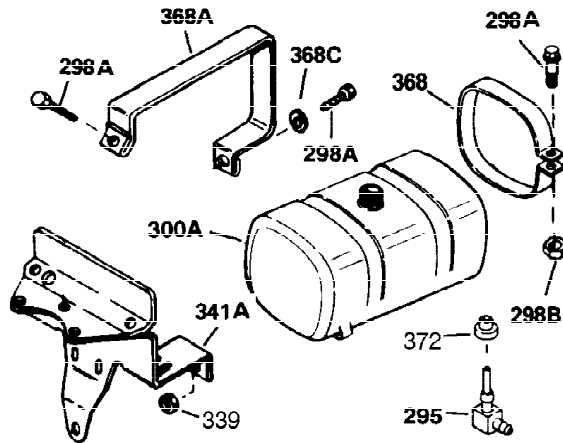

Ref #	Part Number	Qty	Description
308	35540	1	Fill Tube Clip
310	35555	1	Dipstick
319	650874	2	Screw, 10-32 x 15/32"
320	611098	1	Regulator
342	30063	1	Screw, Torx T-30, 1/4-20 x 1/2"
370A	34346	1	Lubrication Decal
380	631453	1	Carburetor (Incl. 184)
400	33239A	1	* Gasket Set (Incl. items marked PK i n notes) Incl. part #'s 26756 (1), 27272A (3), 27896A (2), 27915A (1), 29673 (1), 30684 (1), 31688A (1), 32631A (1), 33355A (1), 35865 (3)
420	730225	1	SAE 30 4-Cycle Engine Oil (Quart)
453	29538	1	Engine Mounting Base
454	650542	4	Screw, 5/16-18 x 3/4"