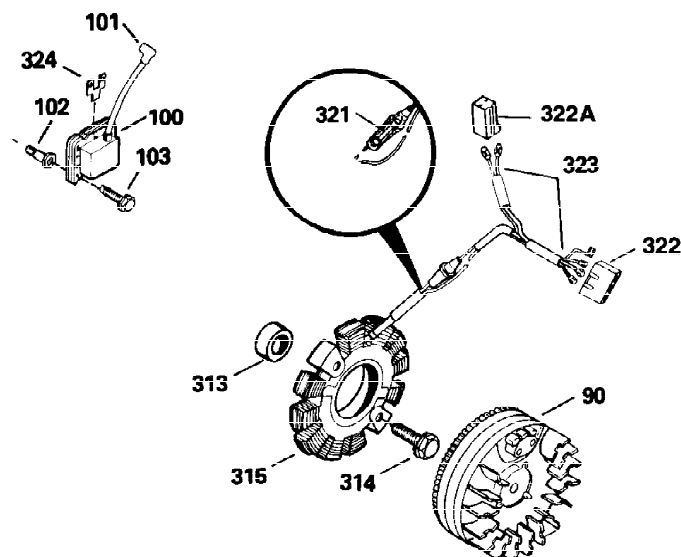

**ADD-ON ALTERNATOR
 AC LIGHTING OR DC CHARGING**

730571
 Can be used on H50-60 with stamped steel starter.

**STANDARD POINT
 IGNITION**

SOLID STATE

Ref #	Part Number	Qty	Description
49	34242	1	Oil Dipper
90	611089	1	Flywheel
100	34443A	1	Solid State Ignition
101	610118	1	Spark Plug Cover
102	650872	2	Solid State Mounting Stud
103	650814	2	Screw, Torx T-15, 10-24 x 1"
129	650697A	2	Screw, 5/16-18 x 2-1/2"
172	28425	1	Valve Cover
173	35350	1	Breather Tube
239	27272A	1	* Air Cleaner Gasket
242	31691	1	Air Cleaner Bracket
245	30727	1	Air Cleaner Filter
269	35865	1	* Exhaust Manifold Gasket
277A	30196	1	Screw, 5/16-18 x 3/4"
279B	26073	1	Washer
291	30962	1	Fuel Line
313	35189	1	Spacer
314	650873	2	Screw, 1/4-20 x 3/4"
315	611097	1	Alternator Coil (7 Amp)(Incl. 322 - 3 23)
322	610921	1	Connector Body
322A	610824	1	Connector Body
323	610922	1	Terminal