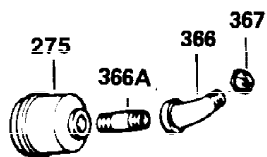

**OPTIONAL SPARK ARREST
MUFFLER**