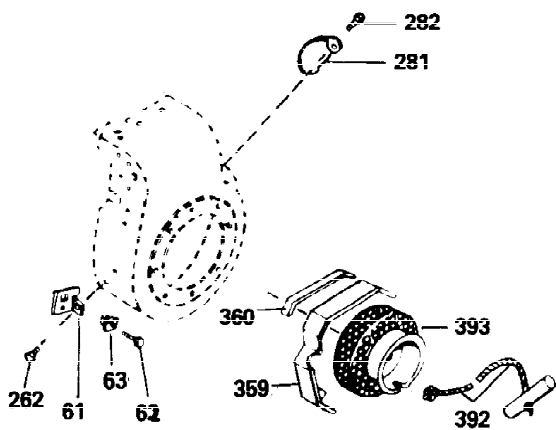

Ref #	Part Number	Qty	Description
308	35540	1	Fill Tube Clip
310	35555	1	Dipstick
319	650874	2	Screw, 10-32 x 15/32"
320	611098	1	Regulator
342	30063	1	Screw, Torx T-30, 1/4-20 x 1/2"
370A	34346	1	Lubrication Decal
380	631453	1	Carburetor (Incl. 184)
400	33239A	1	* Gasket Set (Incl. items marked PK i n notes) Incl. part #'s 26756 (1), 27272A (3), 27896A (2), 27915A (1), 29673 (1), 30684 (1), 31688A (1), 32631A (1), 33355A (1), 35865 (3)
420	730225	1	SAE 30 4-Cycle Engine Oil (Quart)
453	29538	1	Engine Mounting Base
454	650542	4	Screw, 5/16-18 x 3/4"