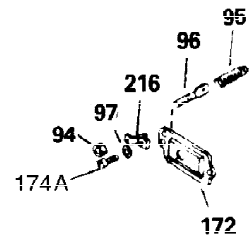

**OPTIONAL 110-120
VOLT STARTER
MOTOR KIT**