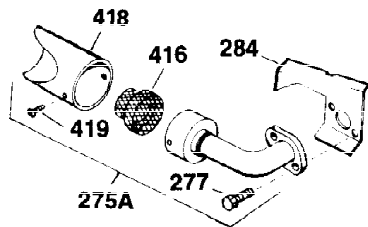

**OPTIONAL SPARK ARREST
MUFFLER**