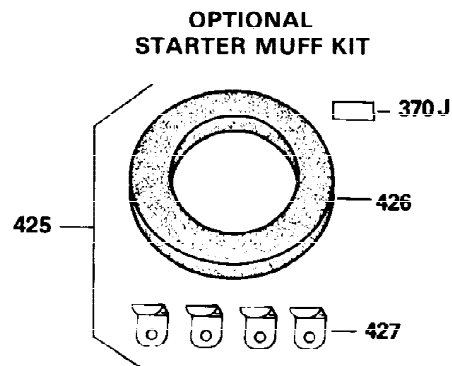

Ref #	Part Number	Qty	Description
308	35540	1	Fill Tube Clip
310	35555	1	Dipstick
319	650874	2	Screw, 10-32 x 15/32"
320	611098	1	Regulator
342	30063	1	Screw, Torx T-30, 1/4-20 x 1/2"
370A	34346	1	Lubrication Decal
380	631453	1	Carburetor (Incl. 184)
400	33239A	1	* Gasket Set (Incl. items marked PK i n notes) Incl. part #'s 26756 (1), 27272A (3), 27896A (2), 27915A (1), 29673 (1), 30684 (1), 31688A (1), 32631A (1), 33355A (1), 35865 (3)
420	730225	1	SAE 30 4-Cycle Engine Oil (Quart)
453	29538	1	Engine Mounting Base
454	650542	4	Screw, 5/16-18 x 3/4"

**OPTIONAL 110-120
VOLT STARTER
MOTOR KIT**

**OPTIONAL SPARK ARREST
MUFFLER**

Ref #	Part Number	Qty	Description
49	34242	1	Oil Dipper
129	650697A	2	Screw, 5/16-18 x 2-1/2"
172	28425	1	Valve Cover
242	31691	1	Air Cleaner Bracket
262	29747B	2	Screw, Torx T-40, 5/16-24 x 21/32"
269	35865	1	* Exhaust Manifold Gasket
275	33204	1	Muffler
277A	30196	1	Screw, 5/16-18 x 3/4"
277	650694A	1	Screw, 5/16-18 x 2"
279B	26073	1	Washer
291	30962	1	Fuel Line
361	30063	4	Screw, Torx T-30, 1/4-20 x 1/2"
370	550223	1	Logo Decal
395	35765A	1	Electric Starter Motor (12 Volt)

**ADD-ON ALTERNATOR
 AC LIGHTING OR DC CHARGING**

730571
 Can be used on H50-60 with stamped steel starter.

**STANDARD POINT
 IGNITION**

SOLID STATE

Ref #	Part Number	Qty	Description
49	34242	1	Oil Dipper
90	611089	1	Flywheel
100	34443A	1	Solid State Ignition
101	610118	1	Spark Plug Cover
102	650872	2	Solid State Mounting Stud
103	650814	2	Screw, Torx T-15, 10-24 x 1"
129	650697A	2	Screw, 5/16-18 x 2-1/2"
172	28425	1	Valve Cover
173	35350	1	Breather Tube
239	27272A	1	* Air Cleaner Gasket
242	31691	1	Air Cleaner Bracket
245	30727	1	Air Cleaner Filter
269	35865	1	* Exhaust Manifold Gasket
277A	30196	1	Screw, 5/16-18 x 3/4"
279B	26073	1	Washer
291	30962	1	Fuel Line
313	35189	1	Spacer
314	650873	2	Screw, 1/4-20 x 3/4"
315	611097	1	Alternator Coil (7 Amp)(Incl. 322 - 3 23)
322	610921	1	Connector Body
322A	610824	1	Connector Body
323	610922	1	Terminal