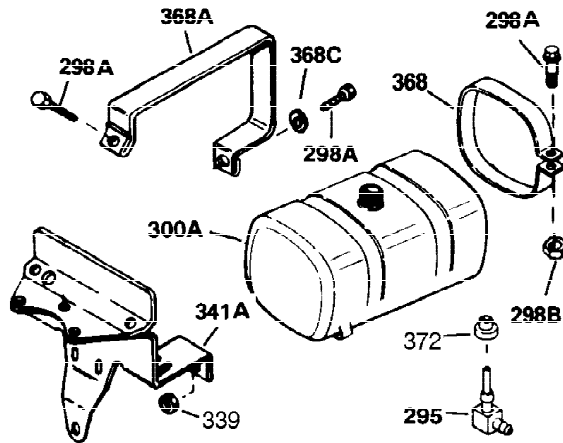

OPTIONAL SPARK ARREST
MUFFLER