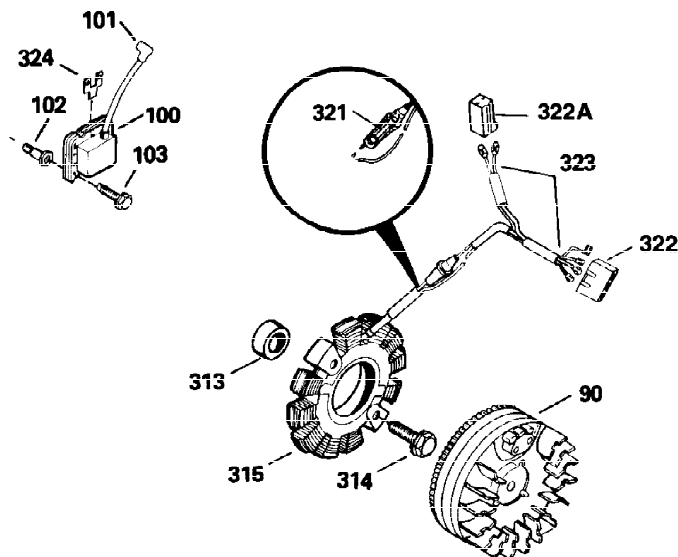

**ADD-ON ALTERNATOR
 AC LIGHTING OR DC CHARGING**

730571
 Can be used on H50-60 with stamped steel starter.

**STANDARD POINT
 IGNITION**

SOLID STATE

Ref #	Part Number	Qty	Description
49	34242	1	Oil Dipper
90	611084	1	Flywheel
100	34443A	1	Solid State Ignition
101	610118	1	Spark Plug Cover
102	650872	2	Solid State Mounting Stud
103	650814	2	Screw, Torx T-15, 10-24 x 1"
110A	35234	1	Ground Wire
129	650697A	2	Screw, 5/16-18 x 2-1/2"
131	650697A	3	Screw, 5/16-18 x 2-1/2"
172	28425	1	Valve Cover
173	35350	1	Breather Tube
239	27272A	1	* Air Cleaner Gasket
242	31691	1	Air Cleaner Bracket
245	30727	1	Air Cleaner Filter
269	35865	1	* Exhaust Manifold Gasket
277A	30196	1	Screw, 5/16-18 x 3/4"
279B	26073	1	Washer
291	30962	1	Fuel Line
324	33177	1	Terminal