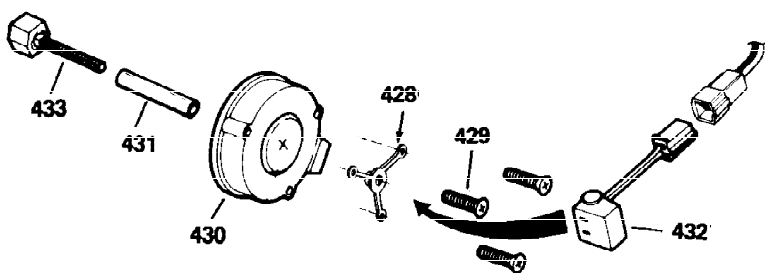

**STANDARD POINT
IGNITION**