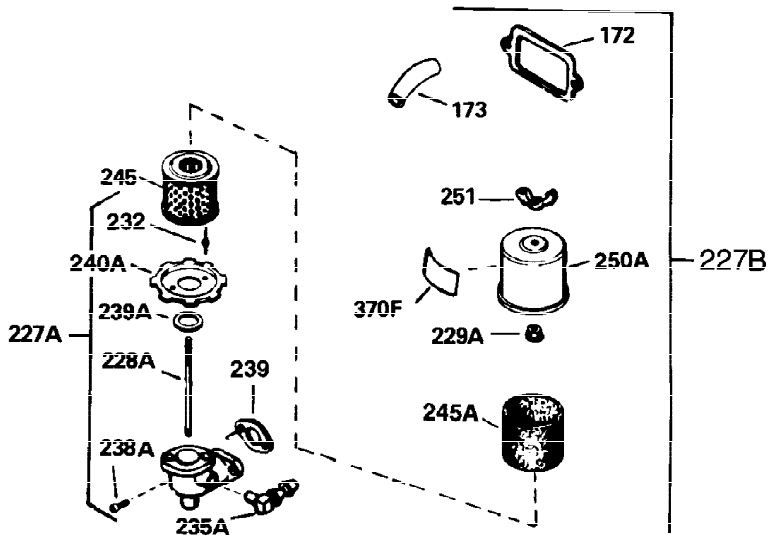

**ADD-ON ALTERNATOR
AC LIGHTING OR DC CHARGING**