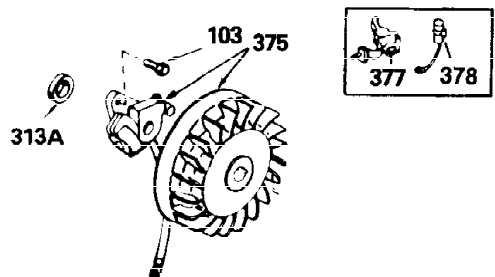

**STANDARD POINT
IGNITION**