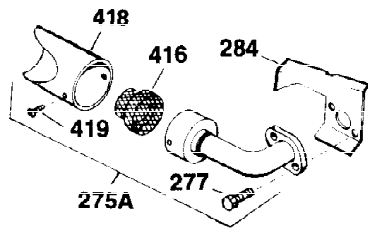

OPTIONAL SPARK ARREST
MUFFLER