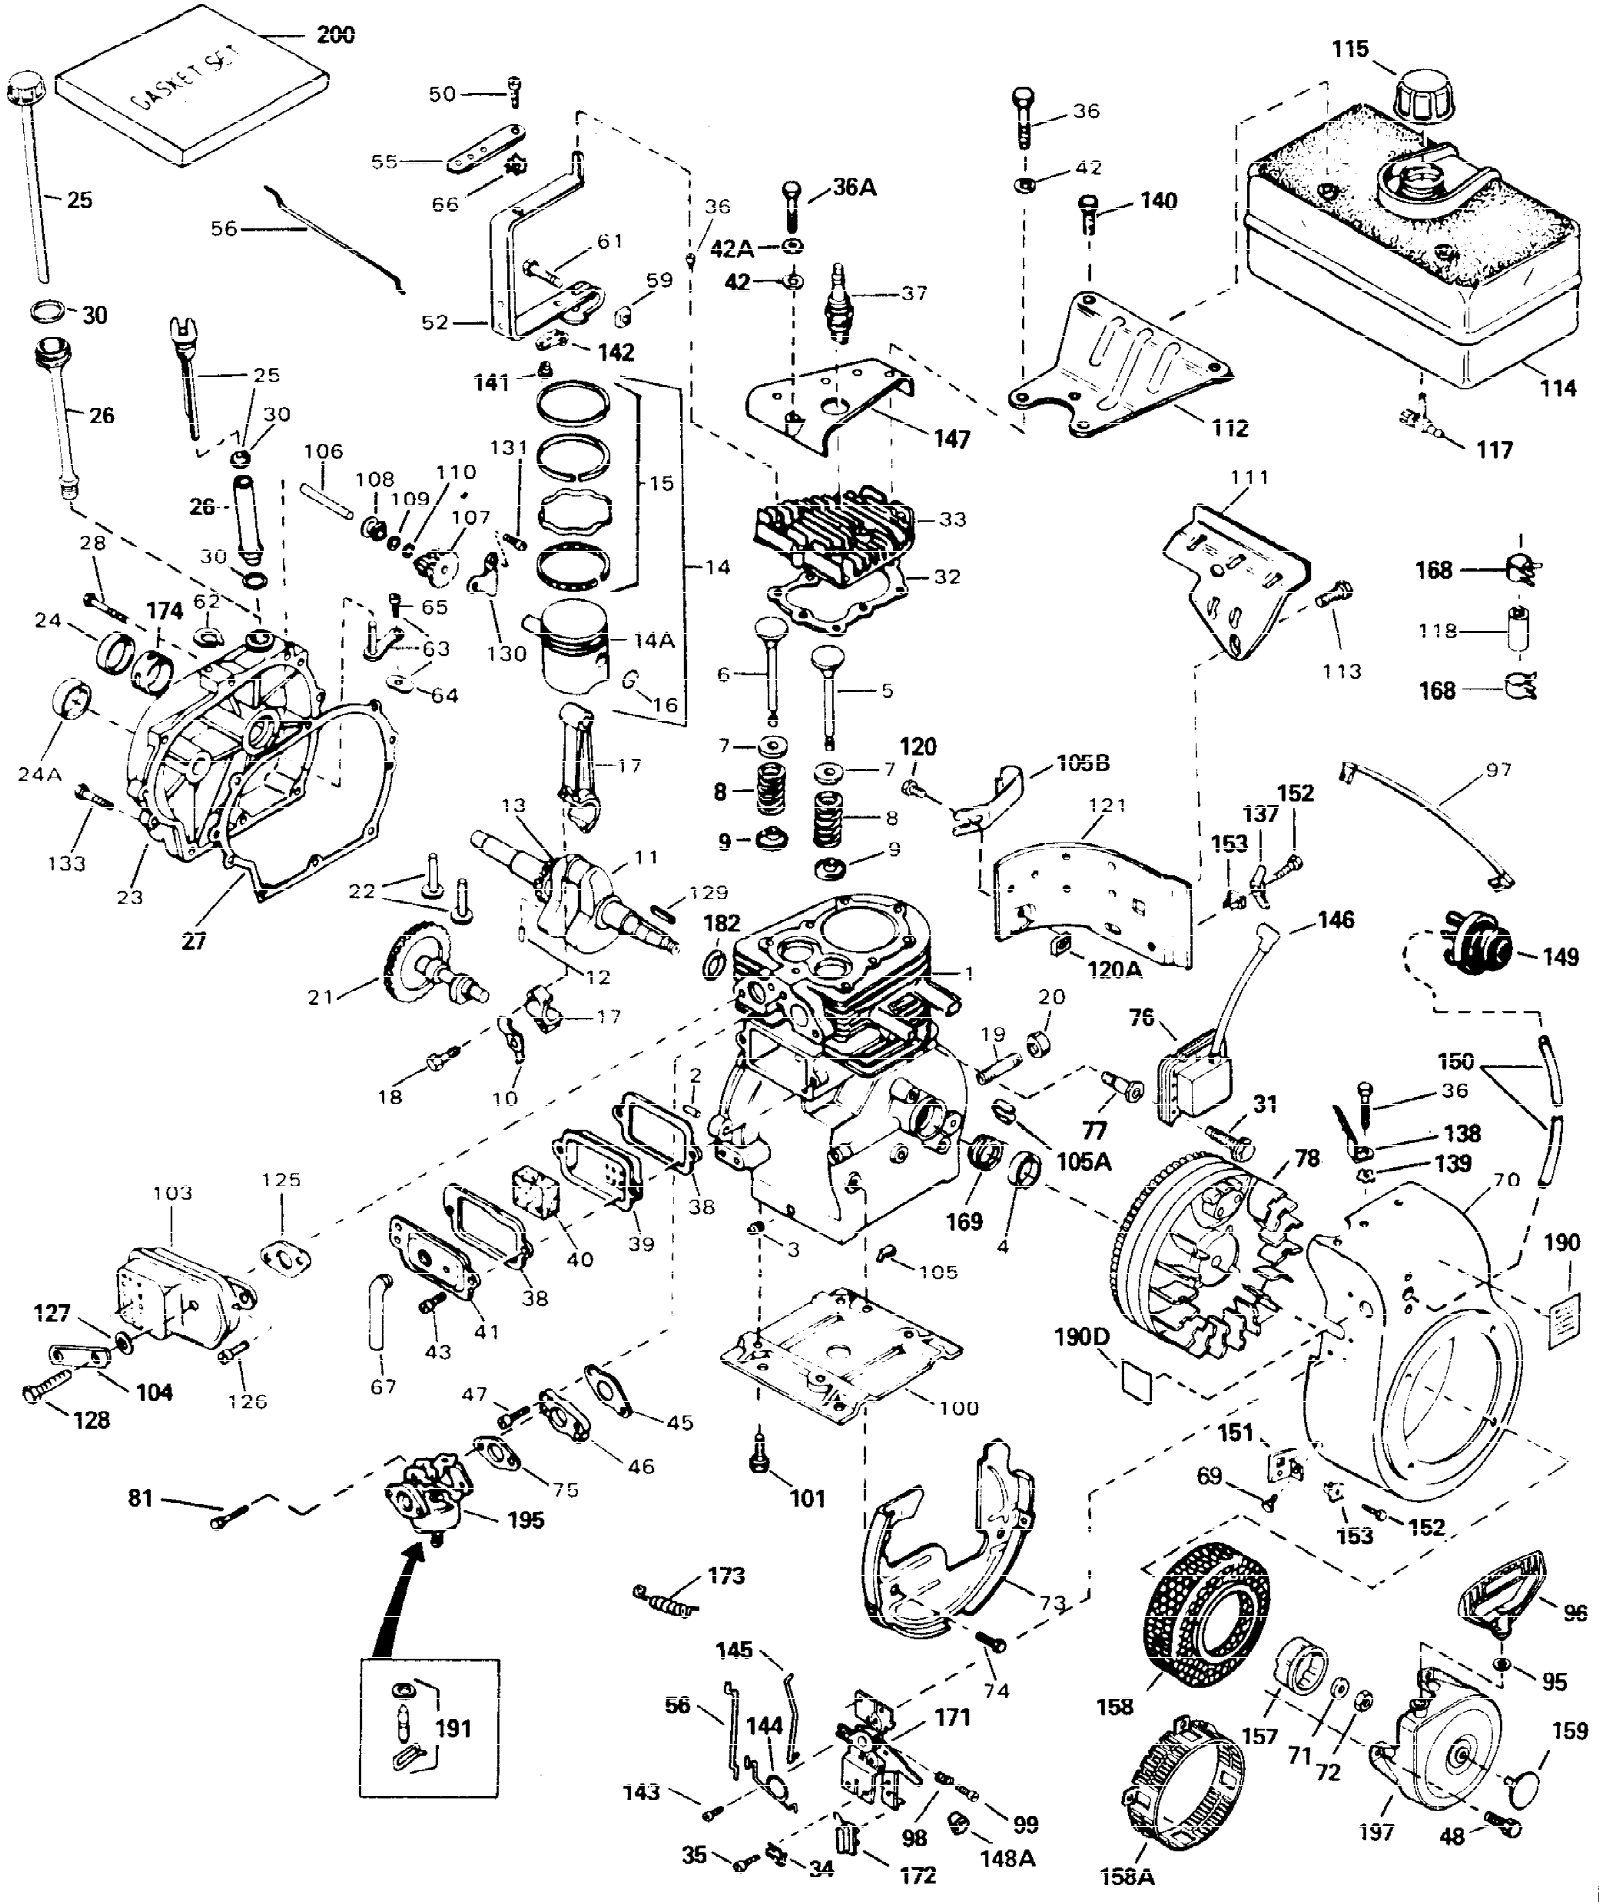

ILLUSTRATION SHOWS TYPICAL PARTS ONLY. ORDER BY PART NUMBER. PARTS NOT LISTED ARE SUPPLIED BY OEM.

Ref #	Part Number	Qty	Description
1	32586C	1	Cylinder (Incl. 2 & 20)
2	27652	2	Dowel Pin
15	30699C	1	Governor Rod (Incl. 15A & 15B)
15A	30700	1	Governor Yoke
15B	650494	1	Screw, 6-40 x 5/16"
16	33454	1	Governor Lever
17	29916	1	Governor Lever Clamp
18	650548	1	Screw, 8-32 x 5/16"
19	34663	1	Speed Control Spring
20	32630	1	Oil Seal
25	29536	1	Blower Housing Baffle
26	650561	2	Screw, 1/4-20 x 5/8"
28	30322	1	Lock Nut, 8-32
30	35272	1	Crankshaft
35	29826	1	Screw, 10-32 x 3/4"
36	29918	1	Lock Washer
37	29216	1	Lock Nut, 10-32
38	29642	1	Retaining Ring
40	34517	1	Piston, Pin & Ring Set (Std.)
40	34518	1	Piston, Pin & Ring Set (.010" OS)
40	34519	1	Piston, Pin & Ring Set (.020" OS)
41	32592B	1	Piston & Pin Ass'y. (Std.) (Incl. 43)
41	32593B	1	Piston & Pin Ass'y. (.010" OS) (Incl. 43)
41	32594B	1	Piston & Pin Ass'y. (.020" OS) (Incl. 43)
42	32595	1	Ring Set (Std.)
42	32596	1	Ring Set (.010" OS)
42	32597	1	Ring Set (.020" OS)
43	27888	2	Piston Pin Retaining Ring
45	32591C	1	Connecting Rod Ass'y. (Incl. 46 & 49)
46	650662C	2	Connecting Rod Bolt
48	34034	2	Valve Lifter
49	34242	1	Oil Dipper
50	32115	1	Camshaft (MCR)
60	30622A	1	Blower Housing Extension
65	650128	1	Screw, 10-24 x 1/2"
69	30684	1	* Cylinder Cover Gasket
70	31303C	1	Cylinder Cover (Incl. 71, 75 & 80)
71	31546	1	Crankshaft Bushing
72	27642	2	Oil Drain Plug
75	28427	1	Oil Seal
80	31845	1	Governor Shaft
81	30590A	1	Washer
82	30591	1	Governor Gear Ass'y. (Incl. 81)
83	30588A	1	Governor Spool
84	29193	1	Retaining Ring
86	650488	7	Screw, 1/4-20 x 1-1/4"
87	650493	1	Screw, 1/4-20 x 1-3/4"
89	32589	1	Flywheel Key
90	611084	1	Flywheel
92	650815	1	Belleville Washer
93	8116	1	Flywheel Nut
100	34443A	1	Solid State Ignition
101	610118	1	Spark Plug Cover
102	650872	2	Solid State Mounting Stud
103	650814	2	Screw, Torx T-15, 10-24 x 1"