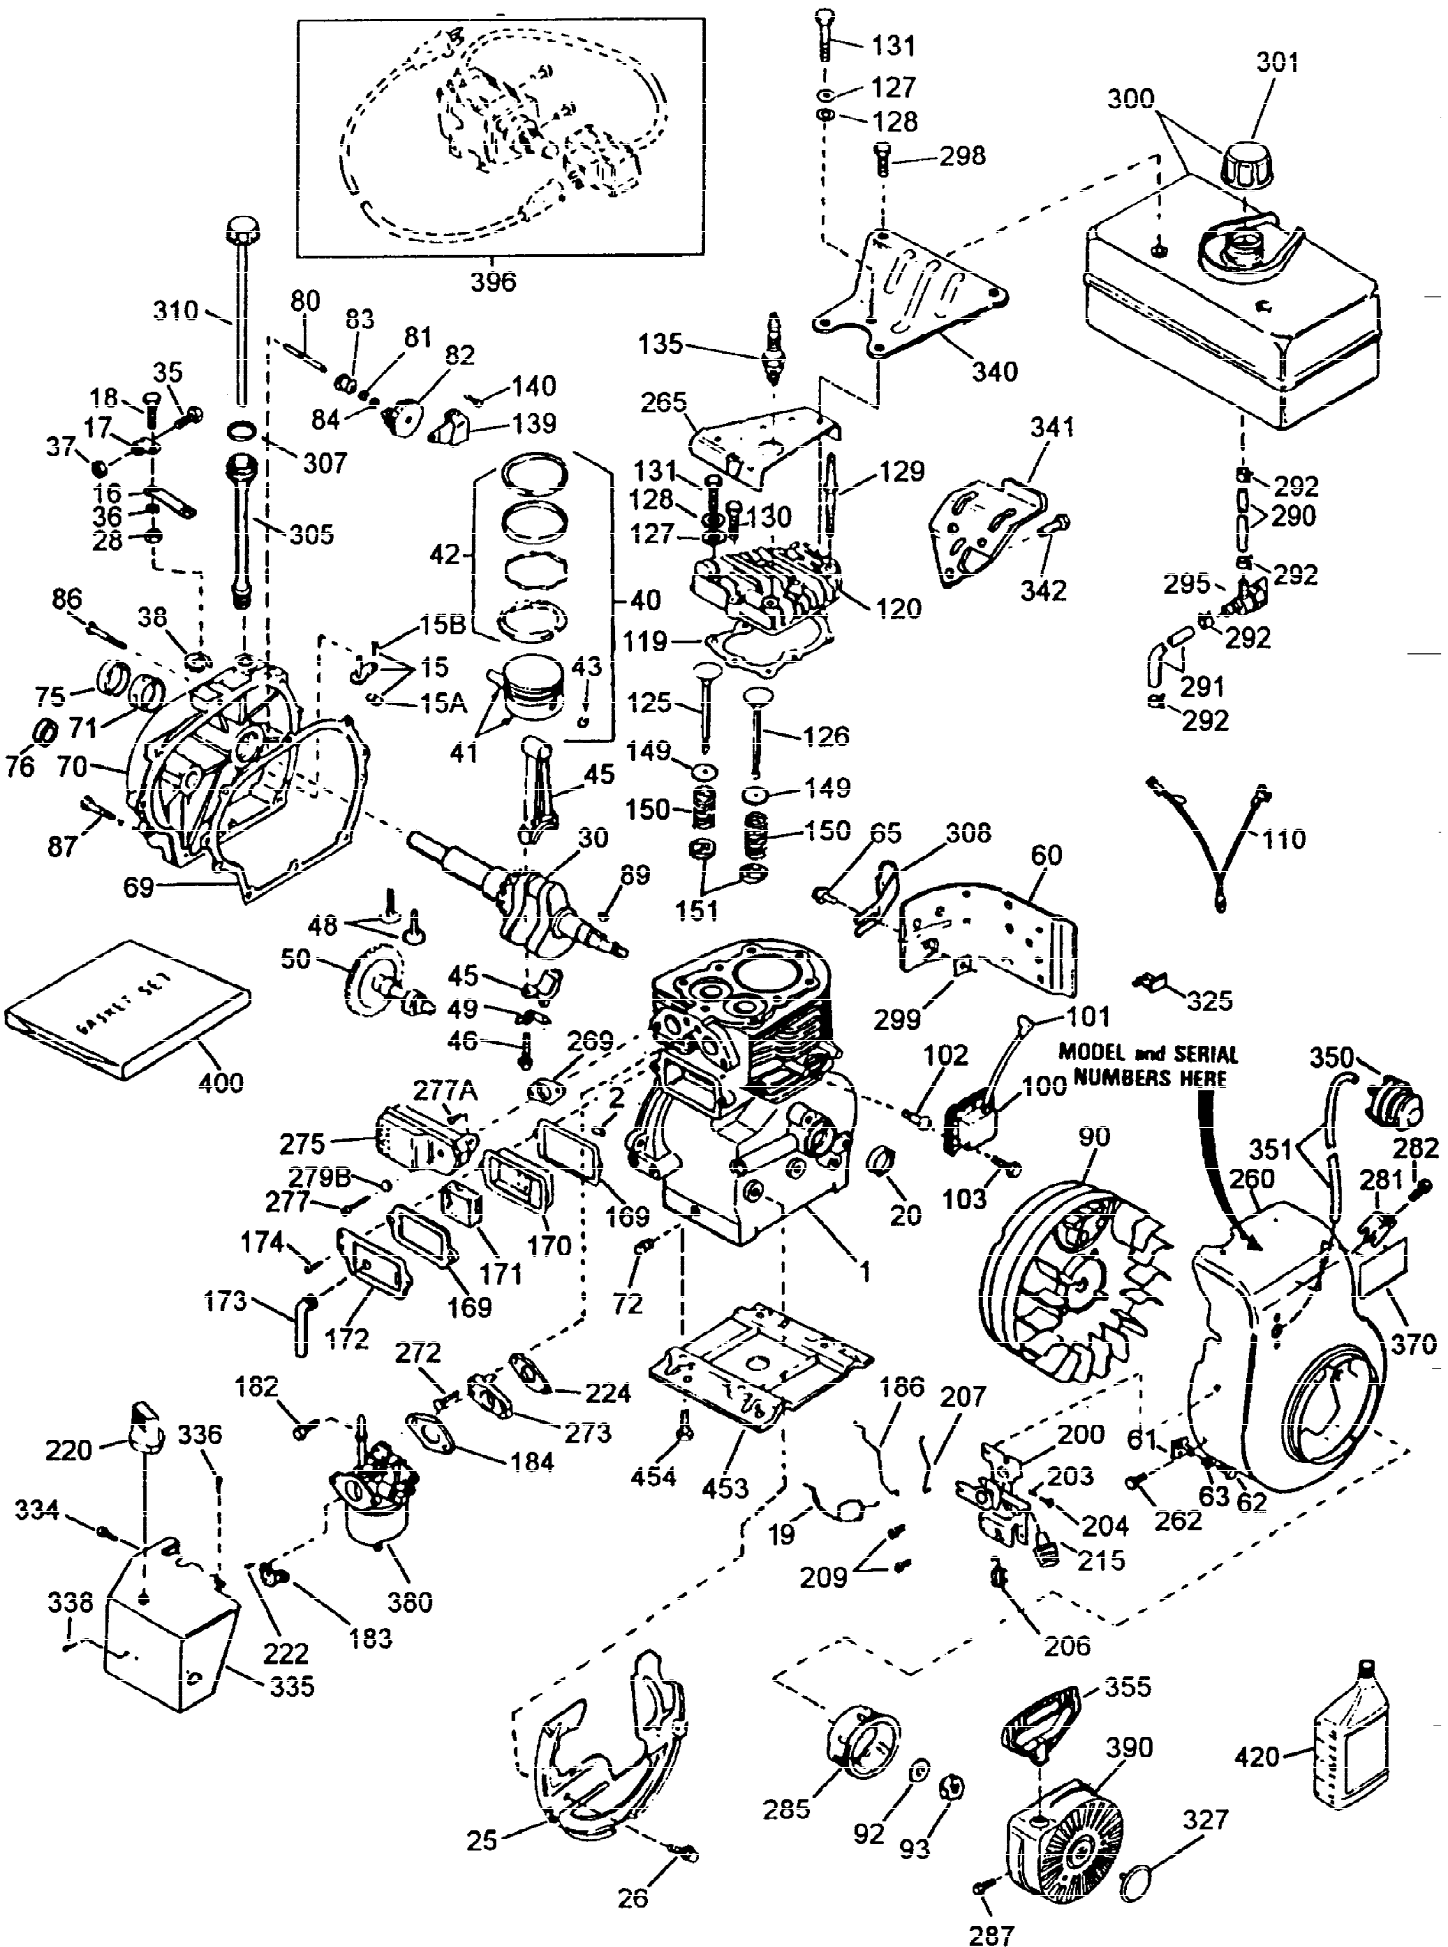

VIEW 1 of 2 ... this illustration may not depict actual equipment and is for reference only!

Ref #	Part Number	Qty	Description
1	32586C	1	Cylinder (Incl. 2 & 20)
2	27652	2	Dowel Pin
15B	650494	1	Screw, 6-40 x 5/16"
15	30699C	1	Governor Rod (Incl. 15A & 15B)
15A	30700	1	Governor Yoke
16	32326A	1	Governor Lever
16A	30205	1	Governor Bracket
18	650548	1	Screw, 8-32 x 5/16"
20	32630	1	Oil Seal
25	29536	1	Blower Housing Baffle
26	650561	2	Screw, 1/4-20 x 5/8"
30	35272	1	Crankshaft
35	29826	1	Screw, 10-32 x 3/4"
36	29918	1	Lock Washer
37	29216	1	Lock Nut, 10-32
38	29642	1	Retaining Ring
40	34517	1	Piston, Pin & Ring Set (Std.)
40	34518	1	Piston, Pin & Ring Set (.010" OS)
40	34519	1	Piston, Pin & Ring Set (.020" OS)
41	32592B	1	Piston & Pin Ass'y. (Std.) (Incl. 43)
41	32593B	1	Piston & Pin Ass'y. (.010" OS) (Incl. 43)
41	32594B	1	Piston & Pin Ass'y. (.020" OS) (Incl. 43)
42	32595	1	Ring Set (Std.)
42	32596	1	Ring Set (.010" OS)
42	32597	1	Ring Set (.020" OS)
43	27888	2	Piston Pin Retaining Ring
45	32591C	1	Connecting Rod Ass'y. (Incl. 46 & 49)
46	650662C	2	Connecting Rod Bolt
48	34034	2	Valve Lifter
49	34242	1	Oil Dipper
50	32115	1	Camshaft (MCR)
60	30622A	1	Blower Housing Extension
65	650128	1	Screw, 10-24 x 1/2"
69	30684	1	* Cylinder Cover Gasket
70	31303C	1	Cylinder Cover (Incl. 71, 75 & 80)
71	31546	1	Crankshaft Bushing
72	27642	2	Oil Drain Plug
75	28427	1	Oil Seal
80	31845	1	Governor Shaft
81	30590A	1	Washer
82	30591	1	Governor Gear Ass'y. (Incl. 81)
83	30588A	1	Governor Spool
84	29193	1	Retaining Ring
86	650488	7	Screw, 1/4-20 x 1-1/4"
87	650493	1	Screw, 1/4-20 x 1-3/4"
89	32589	1	Flywheel Key
90	611084	1	Flywheel
92	650815	1	Belleville Washer
93	8116	1	Flywheel Nut
94	33450	1	Lock Nut, 10-32
95	30886A	1	Extension Spring
96	30845A	1	R.P.M. Adjusting Bolt
97	650979	1	Washer
99	32328	1	R.P.M. Adjusting Bracket
100	34443A	1	Solid State Ignition