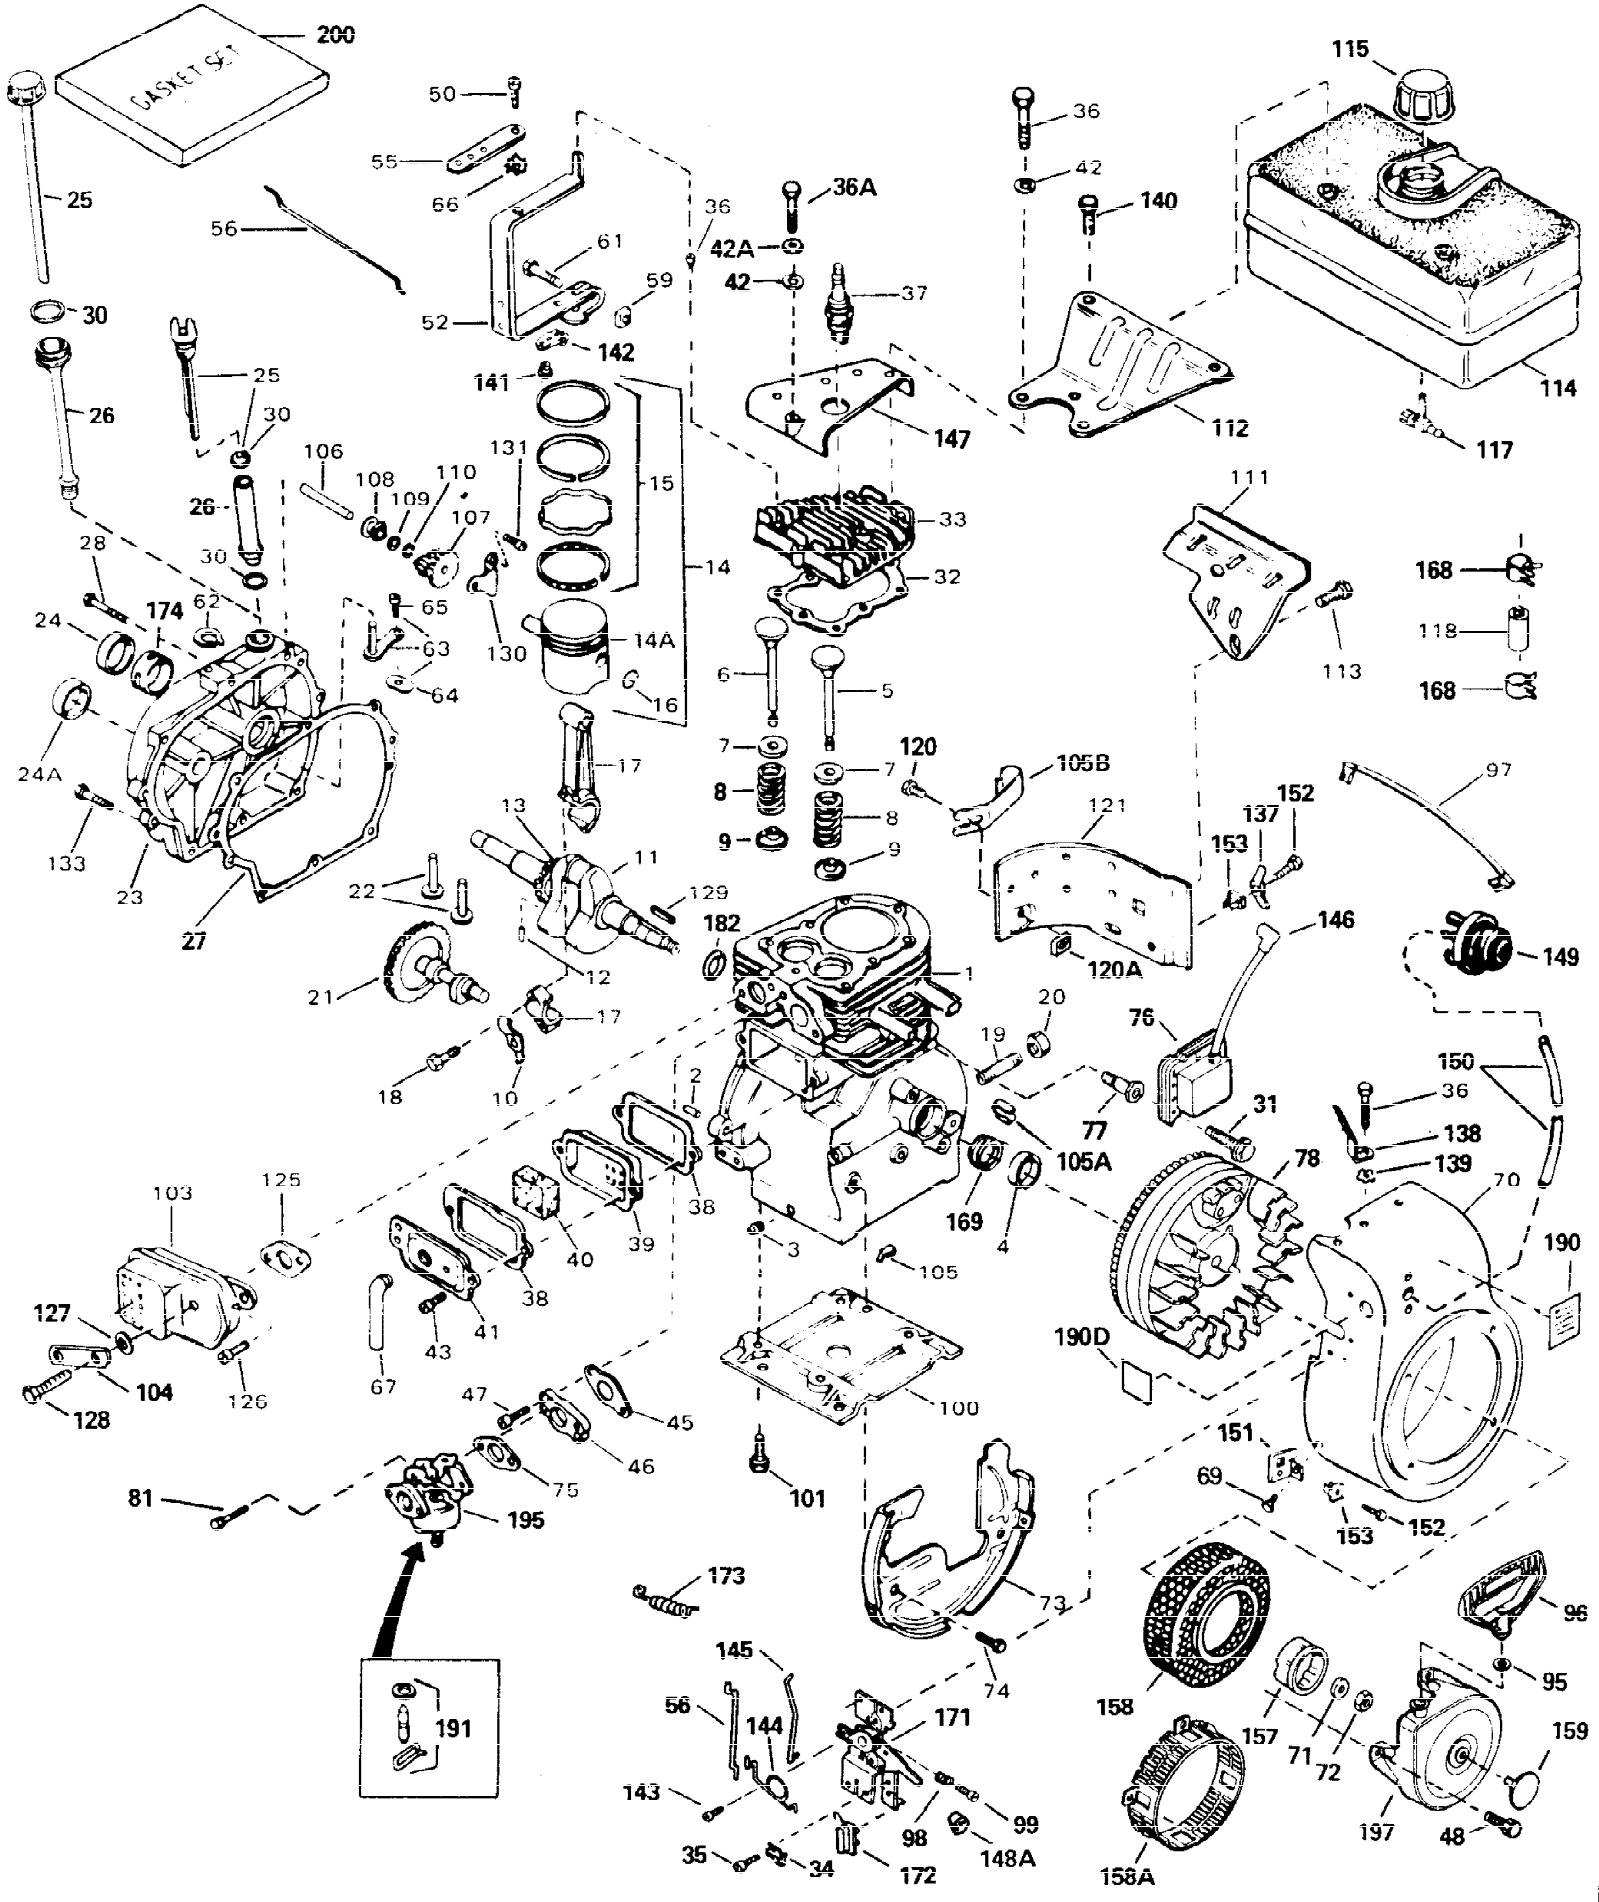

ILLUSTRATION SHOWS TYPICAL PARTS ONLY. ORDER BY PART NUMBER. PARTS NOT LISTED ARE SUPPLIED BY OEM.

Ref #	Part Number	Qty	Description
1	32586C	1	Cylinder (Incl. 2 & 20)
2	27652	2	Dowel Pin
15B	650494	1	Screw, 6-40 x 5/16"
15	30699C	1	Governor Rod (Incl. 15A & 15B)
15A	30700	1	Governor Yoke
16	32326A	1	Governor Lever
16A	30205	1	Governor Bracket
18	650548	1	Screw, 8-32 x 5/16"
20	32630	1	Oil Seal
25	29536	1	Blower Housing Baffle
26	650561	2	Screw, 1/4-20 x 5/8"
30	35272	1	Crankshaft
35	29826	1	Screw, 10-32 x 3/4"
36	29918	1	Lock Washer
37	29216	1	Lock Nut, 10-32
38	29642	1	Retaining Ring
40	34517	1	Piston, Pin & Ring Set (Std.)
40	34518	1	Piston, Pin & Ring Set (.010" OS)
40	34519	1	Piston, Pin & Ring Set (.020" OS)
41	32592B	1	Piston & Pin Ass'y. (Std.) (Incl. 43)
41	32593B	1	Piston & Pin Ass'y. (.010" OS) (Incl. 43)
41	32594B	1	Piston & Pin Ass'y. (.020" OS) (Incl. 43)
42	32595	1	Ring Set (Std.)
42	32596	1	Ring Set (.010" OS)
42	32597	1	Ring Set (.020" OS)
43	27888	2	Piston Pin Retaining Ring
45	32591C	1	Connecting Rod Ass'y. (Incl. 46 & 49)
46	650662C	2	Connecting Rod Bolt
48	34034	2	Valve Lifter
49	34242	1	Oil Dipper
50	32115	1	Camshaft (MCR)
60	30622A	1	Blower Housing Extension
65	650128	1	Screw, 10-24 x 1/2"
69	30684	1	* Cylinder Cover Gasket
70	31303C	1	Cylinder Cover (Incl. 71, 75 & 80)
71	31546	1	Crankshaft Bushing
72	27642	2	Oil Drain Plug
75	28427	1	Oil Seal
80	31845	1	Governor Shaft
81	30590A	1	Washer
82	30591	1	Governor Gear Ass'y. (Incl. 81)
83	30588A	1	Governor Spool
84	29193	1	Retaining Ring
86	650488	7	Screw, 1/4-20 x 1-1/4"
87	650493	1	Screw, 1/4-20 x 1-3/4"
89	32589	1	Flywheel Key
90	611084	1	Flywheel
92	650815	1	Belleville Washer
93	8116	1	Flywheel Nut
94	33450	1	Lock Nut, 10-32
95	30886A	1	Extension Spring
96	30845A	1	R.P.M. Adjusting Bolt
97	650979	1	Washer
99	32328	1	R.P.M. Adjusting Bracket
100	34443A	1	Solid State Ignition