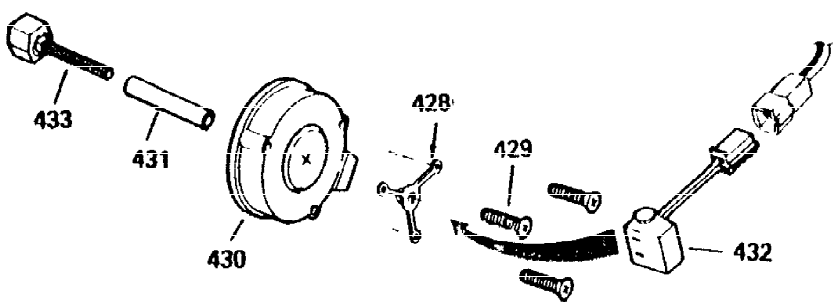

**ADD-ON ALTERNATOR
AC LIGHTING OR DC CHARGING**