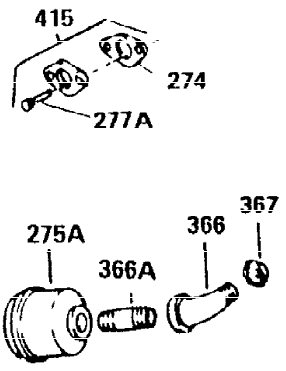

OPTIONAL SPARK ARREST MUFFLER