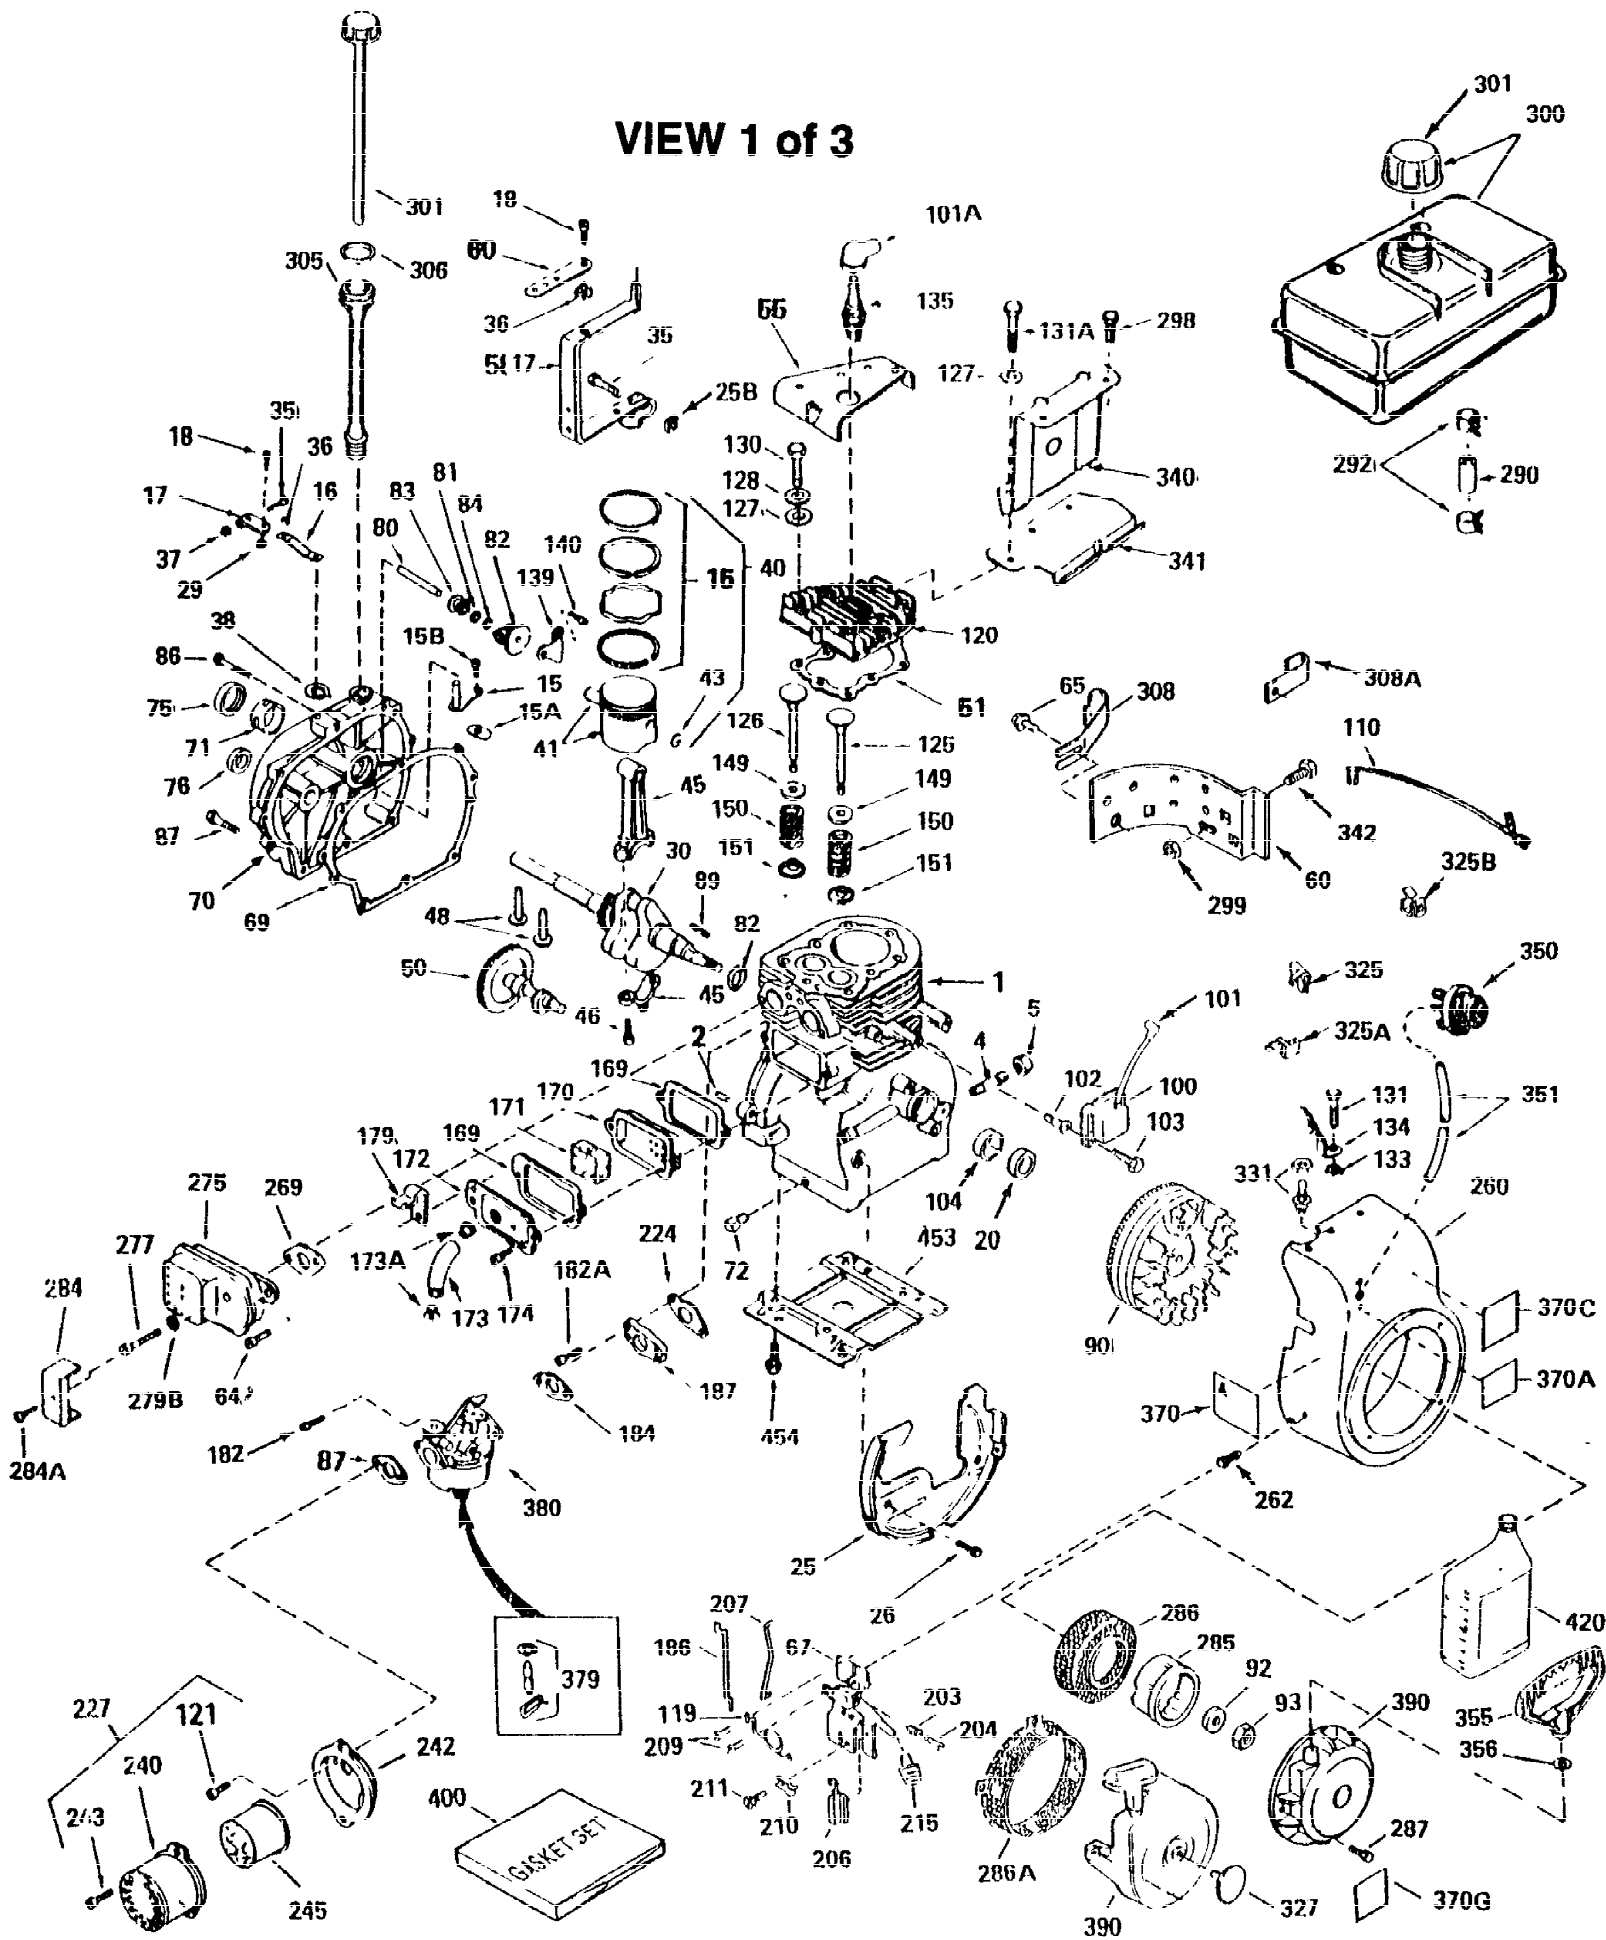

ILLUSTRATION SHOWS TYPICAL PARTS ONLY. ORDER BY PART NUMBER, PARTS NOT LISTED ARE SUPPLIED BY OEM.

VIEW 1 of 3

Ref #	Part Number	Qty	Description
1	32586C	1	Cylinder Ass'y.
2	27652	2	Dowel Pin
15A	30700	1	Governor Yoke
15	30699C	1	Governor Rod (Incl. 15A & 15B)
15B	650494	1	Screw, 6-40 x 5/16"
16A	30205	1	Governor Bracket
16	32326A	1	Governor Lever
17	29916	1	Governor Lever Clamp
18	650548	1	Screw, 8-32 x 5/16"
19	30886A	1	Extension Spring
20	32630	1	Oil Seal
25	29536	1	Blower Housing Baffle
26	650561	2	Screw, 1/4-20 x 5/8"
28	30322	1	Lock Nut, 8-32
30	35272	1	Crankshaft
35	29826	1	Screw, 10-32 x 3/4"
36	29918	1	Lock Washer
37	29216	1	Lock Nut, 10-32
38	29642	1	Retaining Ring
40	34517	1	Piston, Pin & Ring Set (Std.)
40	34518	1	Piston, Pin & Ring Set (.010" OS)
40	34519	1	Piston, Pin & Ring Set (.020" OS)
41	32592B	1	Piston & Pin Ass'y. (Std.) (Incl. 43)
41	32593B	1	Piston & Pin Ass'y. (.010" OS) (Incl. 43)
41	32594B	1	Piston & Pin Ass'y. (.020" OS) (Incl. 43)
42	32595	1	Ring Set (Std.)
42	32596	1	Ring Set (.010" OS)
42	32597	1	Ring Set (.020" OS)
43	27888	2	Piston Pin Retaining Ring
45	32591C	1	Connecting Rod Ass'y. (Incl. 46 & 49)
46	650662C	2	Connecting Rod Bolt
48	34034	2	Valve Lifter
49	34242	1	Oil Dipper
50	32115	1	Camshaft (MCR)
60	30622A	1	Blower Housing Extension
65	650128	1	Screw, 10-24 x 1/2"
69	30684	1	* Cylinder Cover Gasket
70	31303C	1	Cylinder Cover (Incl. 71, 75 & 80)
71	31546	1	Crankshaft Bushing
72	27642	2	Oil Drain Plug
75	28427	1	Oil Seal
80	31845	1	Governor Shaft
81	30590A	1	Washer
82	30591	1	Governor Gear Ass'y. (Incl. 81)
83	30588A	1	Governor Spool
84	29193	1	Retaining Ring
86	650488	7	Screw, 1/4-20 x 1-1/4"
87	650493	1	Screw, 1/4-20 x 1-3/4"
89	32589	1	Flywheel Key
90	611084	1	Flywheel
92	650815	1	Belleville Washer
93	8116	1	Flywheel Nut
100	34443A	1	Solid State Ignition
101	610118	1	Spark Plug Cover
102	650872	2	Solid State Mounting Stud