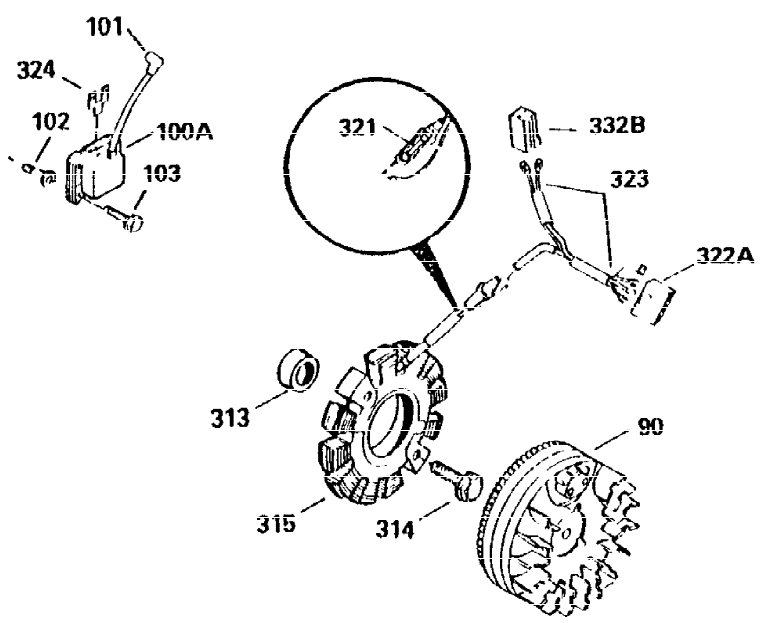

Ref #	Part Number	Qty	Description
300	34186A	1	Fuel Tank (Incl. 292 & 301)
301	35355	1	Fuel Cap
305	35554	1	Oil Fill Tube
307	35499	1	"O" Ring
308	35540	1	Fill Tube Clip
310	36205	1	Dipstick
325	29443	1	Wire Clip
327	35392	1	Starter Plug
340	34159	1	Fuel Tank Bracket
341	34158	1	Fuel Tank Bracket
342	650561	1	Screw, 1/4-20 x 5/8"
355	590387	1	Starter Handle
370	36261	1	Instruction Decal
380	631453	1	Carburetor (Incl. 184)
390	590652	1	Rewind Starter
400	36454	1	* Gasket Set (Incl. items marked PK i n notes) Incl. part #'s 27272A(2), 27896A (2), 27915A (1), 30684 (1), 31688A(1), 35865 (1)
420	730225	1	SAE 30 4-Cycle Engine Oil (Quart)
453	29538	1	Engine Mounting Base
454	650542	4	Screw, 5/16-18 x 3/4"

ILLUSTRATION SHOWS TYPICAL PARTS ONLY. ORDER BY PART NUMBER. PARTS NOT LISTED ARE SUPPLIED BY OEM.

**VIEW 3 of 3**

730571  
 Can be used on H50-60 with stamped steel starter.

**ADD-ON ALTERNATOR  
 AC LIGHTING OR DC CHARGING**

**STANDARD POINT  
 IGNITION**

**SOLID STATE**

Ref #	Part Number	Qty	Description
16A	30205	1	Governor Bracket
19	30886A	1	Extension Spring
28	30322	1	Lock Nut, 8-32
42	32595	1	Ring Set (Std.)
42	32596	1	Ring Set (.010" OS)
42	32597	1	Ring Set (.020" OS)
49	34242	1	Oil Dipper
90	611084	1	Flywheel
94	33450	1	Lock Nut, 10-32
101	610118	1	Spark Plug Cover
102	650872	2	Solid State Mounting Stud
103	650814	2	Screw, Torx T-15, 10-24 x 1"
129	650697A	2	Screw, 5/16-18 x 2-1/2"
172	28425	1	Valve Cover
173	35350	1	Breather Tube
174A	650597	1	Screw, 5/40 x 7/16"
200	32328	1	Control Bracket
238	28820	2	Screw, 10-32 x 1/2"
239	27272A	1	* Air Cleaner Gasket
250	31715	1	Air Cleaner Cover
265	30939A	1	Cylinder Head Cover
272	30196	2	Screw, 5/16-18 x 3/4"
273	34712	1	Carburetor Flange
291	30962	1	Fuel Line
295	35857	1	Fuel Shut-Off Valve
307	35499	1	"O" Ring
310	36205	1	Dipstick