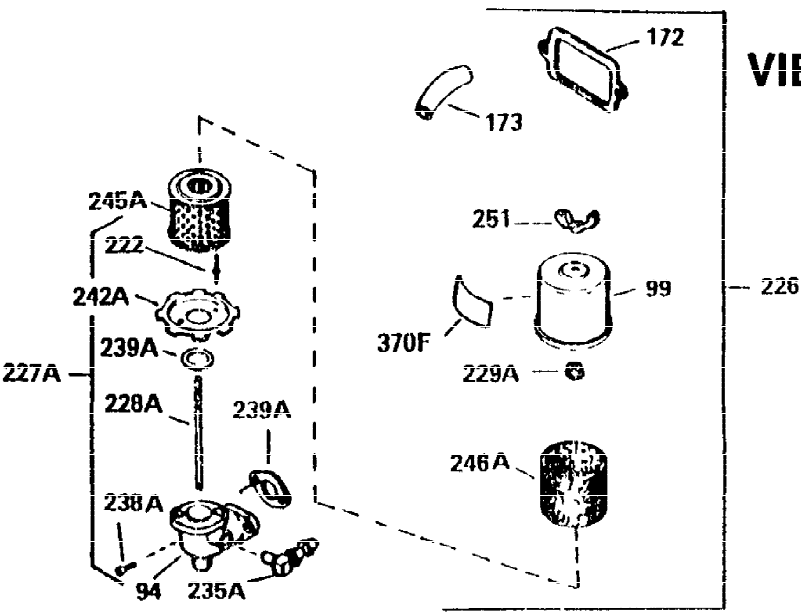

ILLUSTRATION SHOWS TYPICAL PARTS ONLY. ORDER BY PART NUMBER. PARTS NOT LISTED ARE SUPPLIED BY OEM.

VIEW 3 of 3