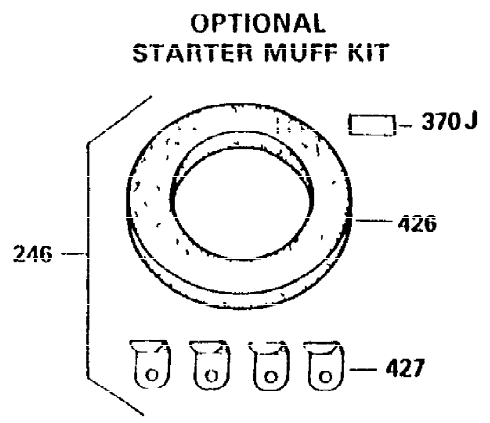

ILLUSTRATION SHOWS TYPICAL PARTS ONLY. ORDER BY PART NUMBER. PARTS NOT LISTED ARE SUPPLIED BY OEM.

VIEW 3 of 3