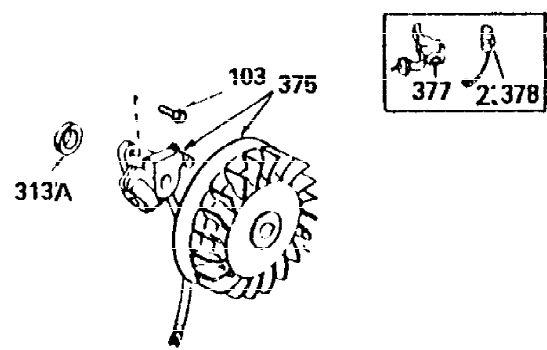

ILLUSTRATION SHOWS TYPICAL PARTS ONLY. ORDER BY PART NUMBER. PARTS NOT LISTED ARE SUPPLIED BY OEM.

**VIEW 3 of 3**

730571  
 Can be used on H50-60 with stamped steel starter.

**ADD-ON ALTERNATOR  
 AC LIGHTING OR DC CHARGING**

**STANDARD POINT  
 IGNITION**

**SOLID STATE**

Ref #	Part Number	Qty	Description
16A	30205	1	Governor Bracket
19	30886A	1	Extension Spring
28	30322	1	Lock Nut, 8-32
42	32595	1	Ring Set (Std.)
42	32596	1	Ring Set (.010" OS)
42	32597	1	Ring Set (.020" OS)
49	34242	1	Oil Dipper
90	611084	1	Flywheel
94	33450	1	Lock Nut, 10-32
101	610118	1	Spark Plug Cover
102	650872	2	Solid State Mounting Stud
103	650814	2	Screw, Torx T-15, 10-24 x 1"
129	650697A	2	Screw, 5/16-18 x 2-1/2"
172	28425	1	Valve Cover
173	35350	1	Breather Tube
174A	650597	1	Screw, 5/40 x 7/16"
200	32328	1	Control Bracket
238	28820	2	Screw, 10-32 x 1/2"
239	27272A	1	* Air Cleaner Gasket
250	31715	1	Air Cleaner Cover
265	30939A	1	Cylinder Head Cover
272	30196	2	Screw, 5/16-18 x 3/4"
273	34712	1	Carburetor Flange
291	30962	1	Fuel Line
295	35857	1	Fuel Shut-Off Valve
307	35499	1	"O" Ring
310	36205	1	Dipstick