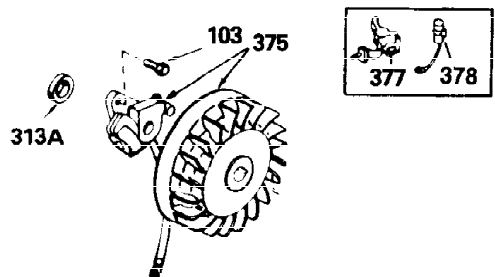

OPTIONAL 110-120  
VOLT STARTER  
MOTOR KIT

OPTIONAL SPARK ARREST  
MUFFLER

Ref #	Part Number	Qty	Description
49	34242	1	Oil Dipper
94	651016	1	Lock Nut, 10-32
96	30845A	1	R.P.M. Adjusting Bolt
97	650979	1	Washer
110	35234	1	Ground Wire
129	650697A	2	Screw, 5/16-18 x 2-1/2"
131	650697A	3	Screw, 5/16-18 x 2-1/2"
172	28425	1	Valve Cover
174A	650597	1	Screw, 5/40 x 7/16"
216	32328	1	Control Bracket
242	31691	1	Air Cleaner Bracket
262	29747B	2	Screw, Torx T-40, 5/16-24 x 21/32"
269	35865	1	* Exhaust Manifold Gasket
275	32401	1	Muffler
277	650694A	1	Screw, 5/16-18 x 2"
277A	30196	1	Screw, 5/16-18 x 3/4"
279B	26073	1	Washer
284	34174	1	Muffler Deflector
291	30962	1	Fuel Line
295	35857	1	Fuel Shut-Off Valve
370K	36695	1	Starter Decal
370	36261	1	Instruction Decal
370B	35274	1	Instruction Decal

**ADD-ON ALTERNATOR  
 AC LIGHTING OR DC CHARGING**

**730571**  
 Can be used on H50-60 with stamped steel starter.

**STANDARD POINT  
 IGNITION**

**SOLID STATE**

Ref #	Part Number	Qty	Description
49	34242	1	Oil Dipper
90	611084	1	Flywheel
100	34443A	1	Solid State Ignition
101	610118	1	Spark Plug Cover
102	650872	2	Solid State Mounting Stud
103	651007	2	Screw, Torx T-15, 10-24 x 15/16"
129	650697A	2	Screw, 5/16-18 x 2-1/2"
131	650697A	3	Screw, 5/16-18 x 2-1/2"
172	28425	1	Valve Cover
173	35350	1	Breather Tube
239	27272A	1	* Air Cleaner Gasket
242	31691	1	Air Cleaner Bracket
245	31700	1	Air Cleaner Filter
269	35865	1	* Exhaust Manifold Gasket
277A	30196	1	Screw, 5/16-18 x 3/4"
279B	26073	1	Washer
291	30962	1	Fuel Line
370K	36695	1	Starter Decal