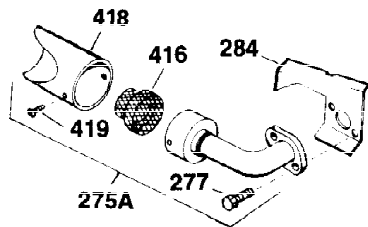

OPTIONAL SPARK ARREST
MUFFLER