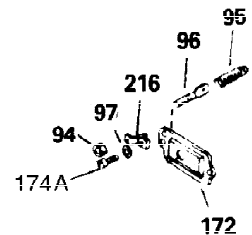

OPTIONAL SPARK ARREST
MUFFLER