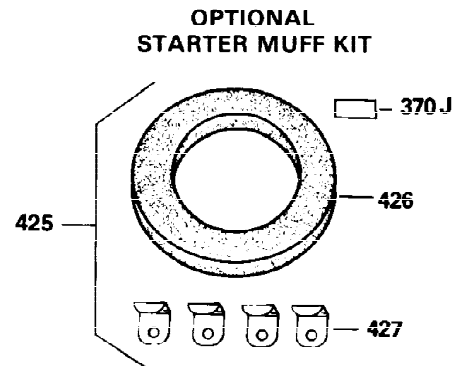

OPTIONAL 110-120  
VOLT STARTER  
MOTOR KIT

OPTIONAL SPARK ARREST  
MUFFLER

Ref #	Part Number	Qty	Description
49	34242	1	Oil Dipper
94	651016	1	Lock Nut, 10-32
96	30845A	1	R.P.M. Adjusting Bolt
97	650979	1	Washer
110	35234	1	Ground Wire
129	650697A	2	Screw, 5/16-18 x 2-1/2"
131	650697A	3	Screw, 5/16-18 x 2-1/2"
172	28425	1	Valve Cover
174A	650597	1	Screw, 5/40 x 7/16"
216	32328	1	Control Bracket
242	31691	1	Air Cleaner Bracket
262	29747B	2	Screw, Torx T-40, 5/16-24 x 21/32"
269	35865	1	* Exhaust Manifold Gasket
275	32401	1	Muffler
277	650694A	1	Screw, 5/16-18 x 2"
277A	30196	1	Screw, 5/16-18 x 3/4"
279B	26073	1	Washer
284	34174	1	Muffler Deflector
291	30962	1	Fuel Line
295	35857	1	Fuel Shut-Off Valve
370K	36695	1	Starter Decal
370	36261	1	Instruction Decal
370B	35274	1	Instruction Decal

**ADD-ON ALTERNATOR  
 AC LIGHTING OR DC CHARGING**

**730571**  
 Can be used on H50-60 with stamped steel starter.

**STANDARD POINT  
 IGNITION**

**SOLID STATE**

Ref #	Part Number	Qty	Description
49	34242	1	Oil Dipper
90	611084	1	Flywheel
100	34443A	1	Solid State Ignition
101	610118	1	Spark Plug Cover
102	650872	2	Solid State Mounting Stud
103	651007	2	Screw, Torx T-15, 10-24 x 15/16"
129	650697A	2	Screw, 5/16-18 x 2-1/2"
131	650697A	3	Screw, 5/16-18 x 2-1/2"
172	28425	1	Valve Cover
173	35350	1	Breather Tube
239	27272A	1	* Air Cleaner Gasket
242	31691	1	Air Cleaner Bracket
245	31700	1	Air Cleaner Filter
269	35865	1	* Exhaust Manifold Gasket
277A	30196	1	Screw, 5/16-18 x 3/4"
279B	26073	1	Washer
291	30962	1	Fuel Line
370K	36695	1	Starter Decal