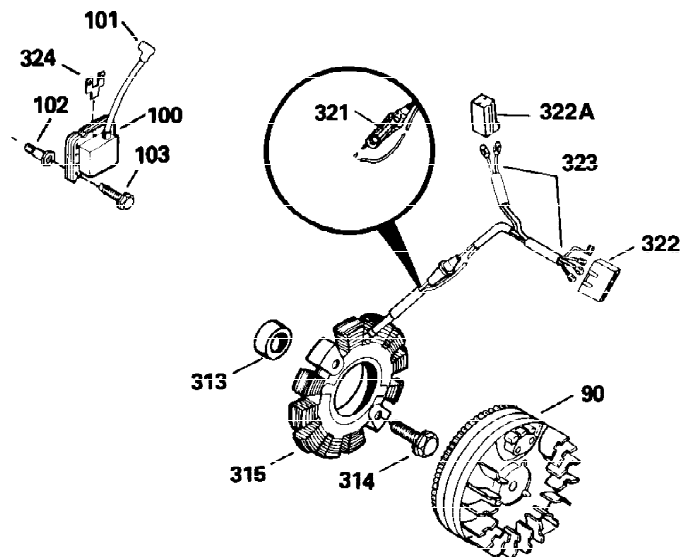

**ADD-ON ALTERNATOR  
 AC LIGHTING OR DC CHARGING**

**730571**  
 Can be used on H50-60 with stamped steel starter.

**STANDARD POINT  
 IGNITION**

**SOLID STATE**

Ref #	Part Number	Qty	Description
49	34242	1	Oil Dipper
90	611084	1	Flywheel
100	34443A	1	Solid State Ignition
101	610118	1	Spark Plug Cover
102	650872	2	Solid State Mounting Stud
103	651007	2	Screw, Torx T-15, 10-24 x 15/16"
129	650697A	2	Screw, 5/16-18 x 2-1/2"
131	650697A	3	Screw, 5/16-18 x 2-1/2"
172	28425	1	Valve Cover
173	35350	1	Breather Tube
239	27272A	1	* Air Cleaner Gasket
242	31691	1	Air Cleaner Bracket
245	31700	1	Air Cleaner Filter
269	35865	1	* Exhaust Manifold Gasket
277A	30196	1	Screw, 5/16-18 x 3/4"
279B	26073	1	Washer
291	30962	1	Fuel Line
370K	36695	1	Starter Decal