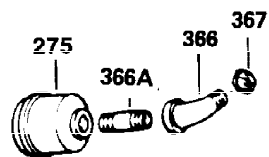

OPTIONAL SPARK ARREST
MUFFLER