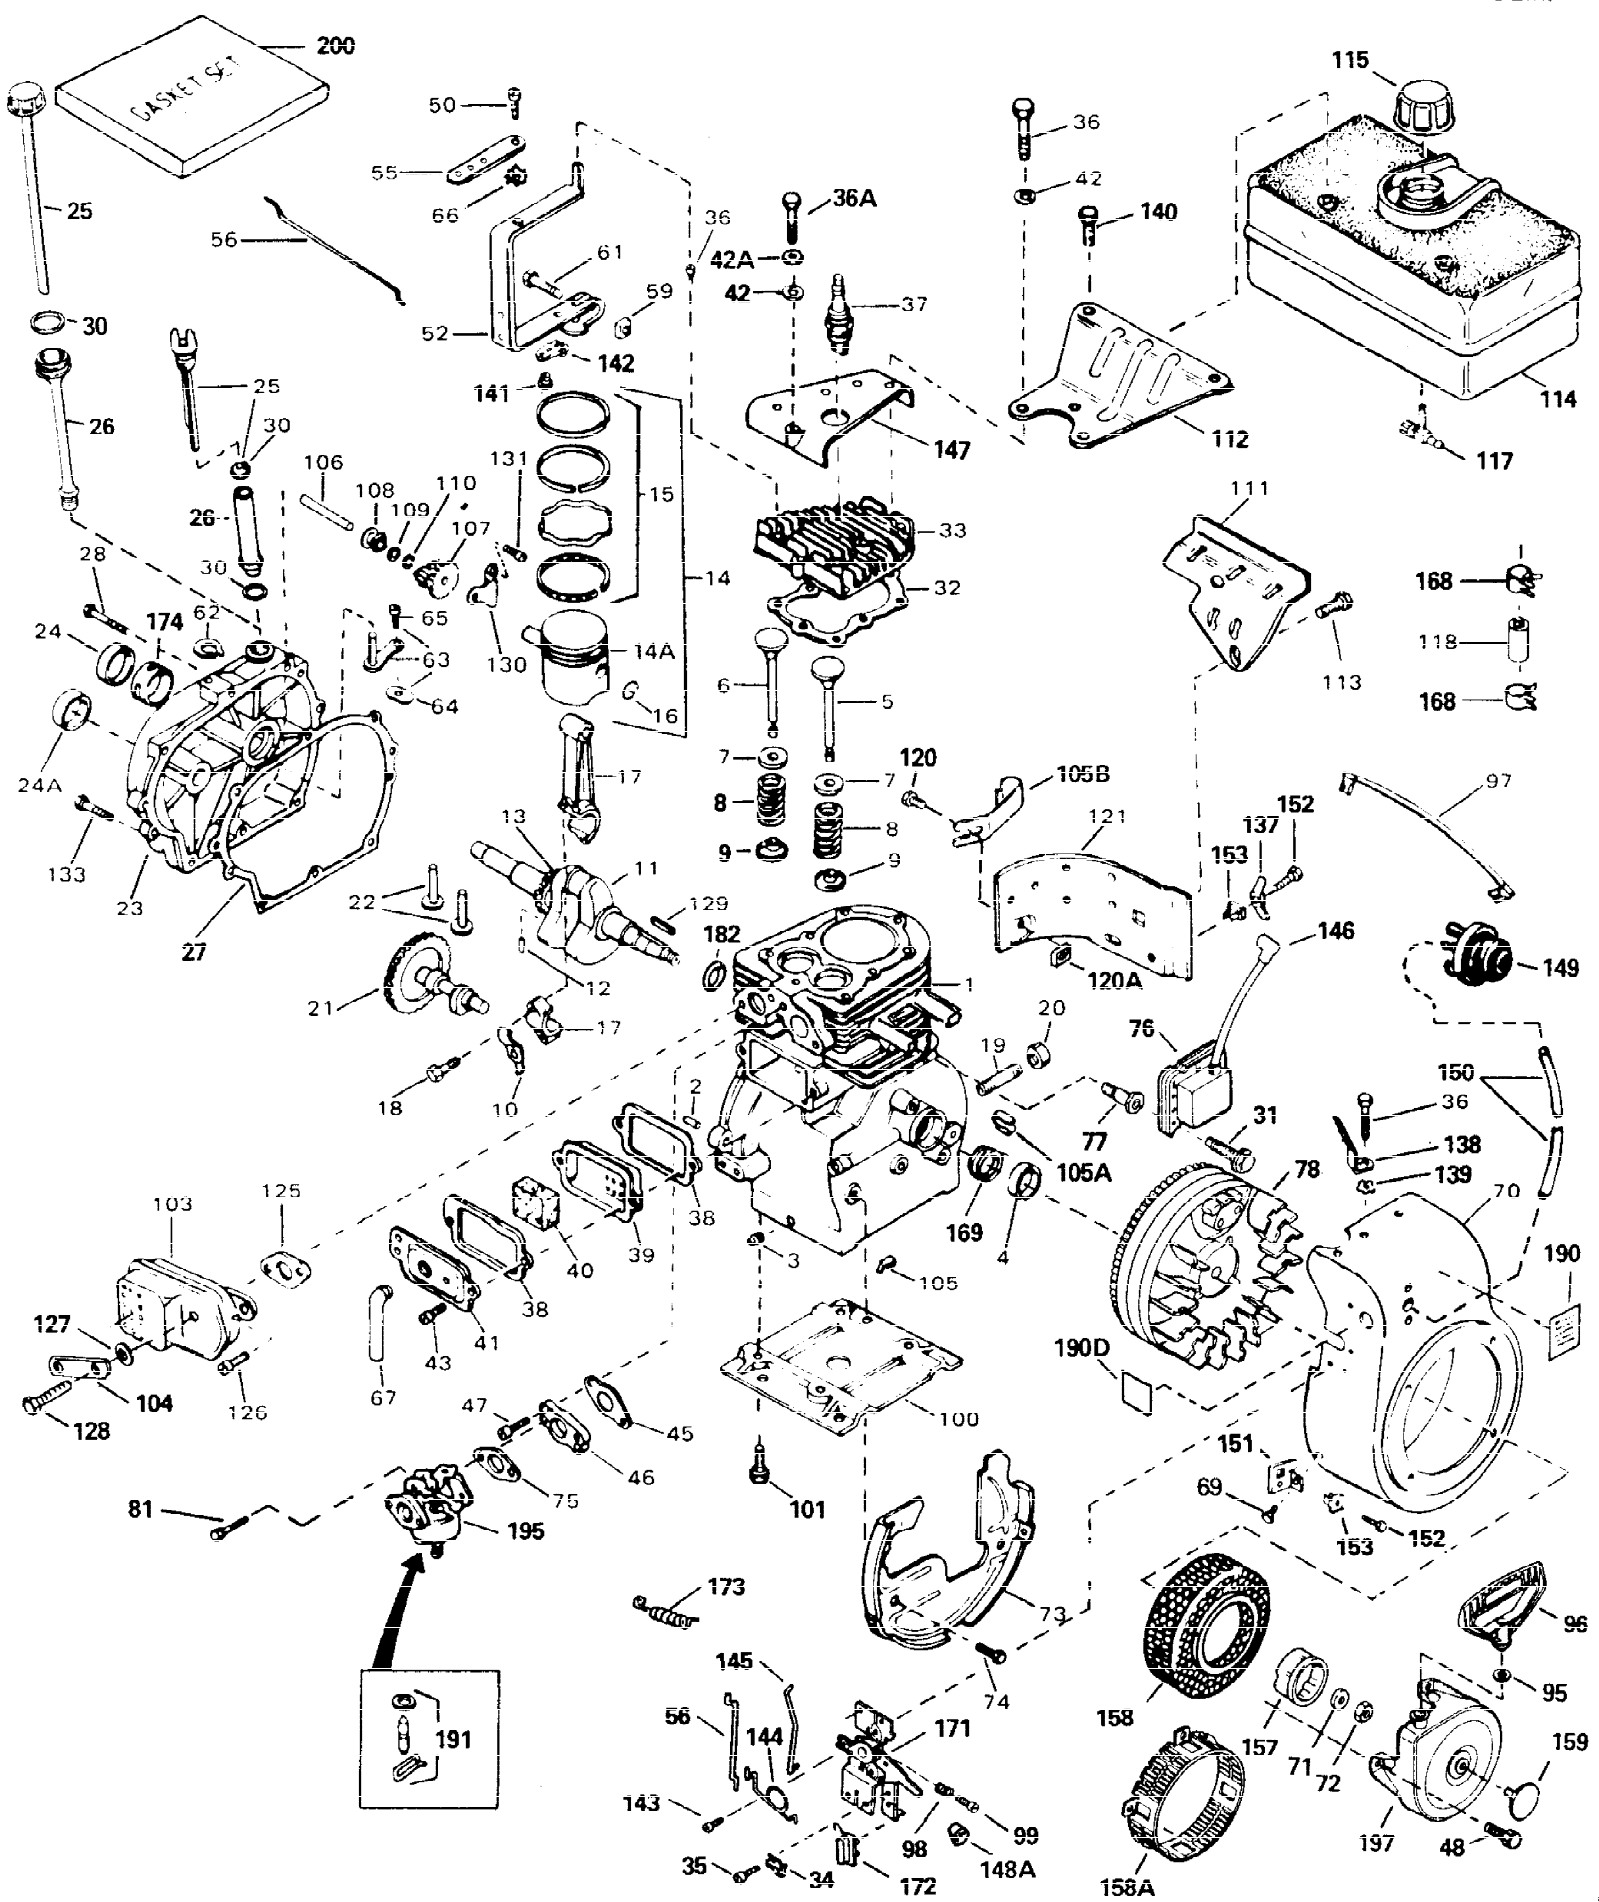

ILLUSTRATION SHOWS TYPICAL PARTS ONLY. ORDER BY PART NUMBER. PARTS NOT LISTED ARE SUPPLIED BY OEM.

Ref #	Part Number	Qty	Description
1	32586C	1	Cylinder (Incl. 2 & 20)
2	27652	2	Dowel Pin
15	30699C	1	Governor Rod (Incl. 15A & 15B)
15A	30700	1	Governor Yoke
15B	650494	1	Screw, 6-40 x 5/16"
16	32326A	1	Governor Lever
16A	30205	1	Governor Bracket
18	650548	1	Screw, 8-32 x 5/16"
20	32630	1	Oil Seal
25	35326	1	Blower Housing Baffle
26	650561	2	Screw, 1/4-20 x 5/8"
30	35272	1	Crankshaft
35	29826	1	Screw, 10-32 x 3/4"
36	29918	1	Lock Washer
37	29216	1	Lock Nut, 10-32
38	29642	1	Retaining Ring
40	34517	1	Piston, Pin & Ring Set (Std.)
40	34518	1	Piston, Pin & Ring Set (.010" OS)
40	34519	1	Piston, Pin & Ring Set (.020" OS)
41	32592B	1	Piston & Pin Ass'y. (Std.) (Incl. 43)
41	32593B	1	Piston & Pin Ass'y. (.010" OS) (Incl. 43)
41	32594B	1	Piston & Pin Ass'y. (.020" OS) (Incl. 43)
42	32595	1	Ring Set (Std.)
42	32596	1	Ring Set (.010" OS)
42	32597	1	Ring Set (.020" OS)
43	27888	2	Piston Pin Retaining Ring
45	32591C	1	Connecting Rod Ass'y. (Incl. 46 & 49)
46	650662C	2	Connecting Rod Bolt
48	34034	2	Valve Lifter
49	34242	1	Oil Dipper
50	32115	1	Camshaft (MCR)
60	30622A	1	Blower Housing Extension
65	650128	1	Screw, 10-24 x 1/2"
69	30684	1	* Cylinder Cover Gasket
70	31303C	1	Cylinder Cover (Incl. 71, 75 & 80)
71	31546	1	Crankshaft Bushing
72	27642	2	Oil Drain Plug
75	28427	1	Oil Seal
80	31845	1	Governor Shaft
81	30590A	1	Washer
82	30591	1	Governor Gear Ass'y. (Incl. 81)
83	30588A	1	Governor Spool
84	29193	1	Retaining Ring
86	650488	7	Screw, 1/4-20 x 1-1/4"
87	650493	1	Screw, 1/4-20 x 1-3/4"
89	32589	1	Flywheel Key
90	611087	1	Flywheel
92	650815	1	Belleville Washer
93	8116	1	Flywheel Nut
94	33450	1	Lock Nut, 10-32
95	30886A	1	Extension Spring
96	30845A	1	R.P.M. Adjusting Bolt
99	32328	1	R.P.M. Adjusting Bracket
100	34443A	1	Solid State Ignition
101	610118	1	Spark Plug Cover