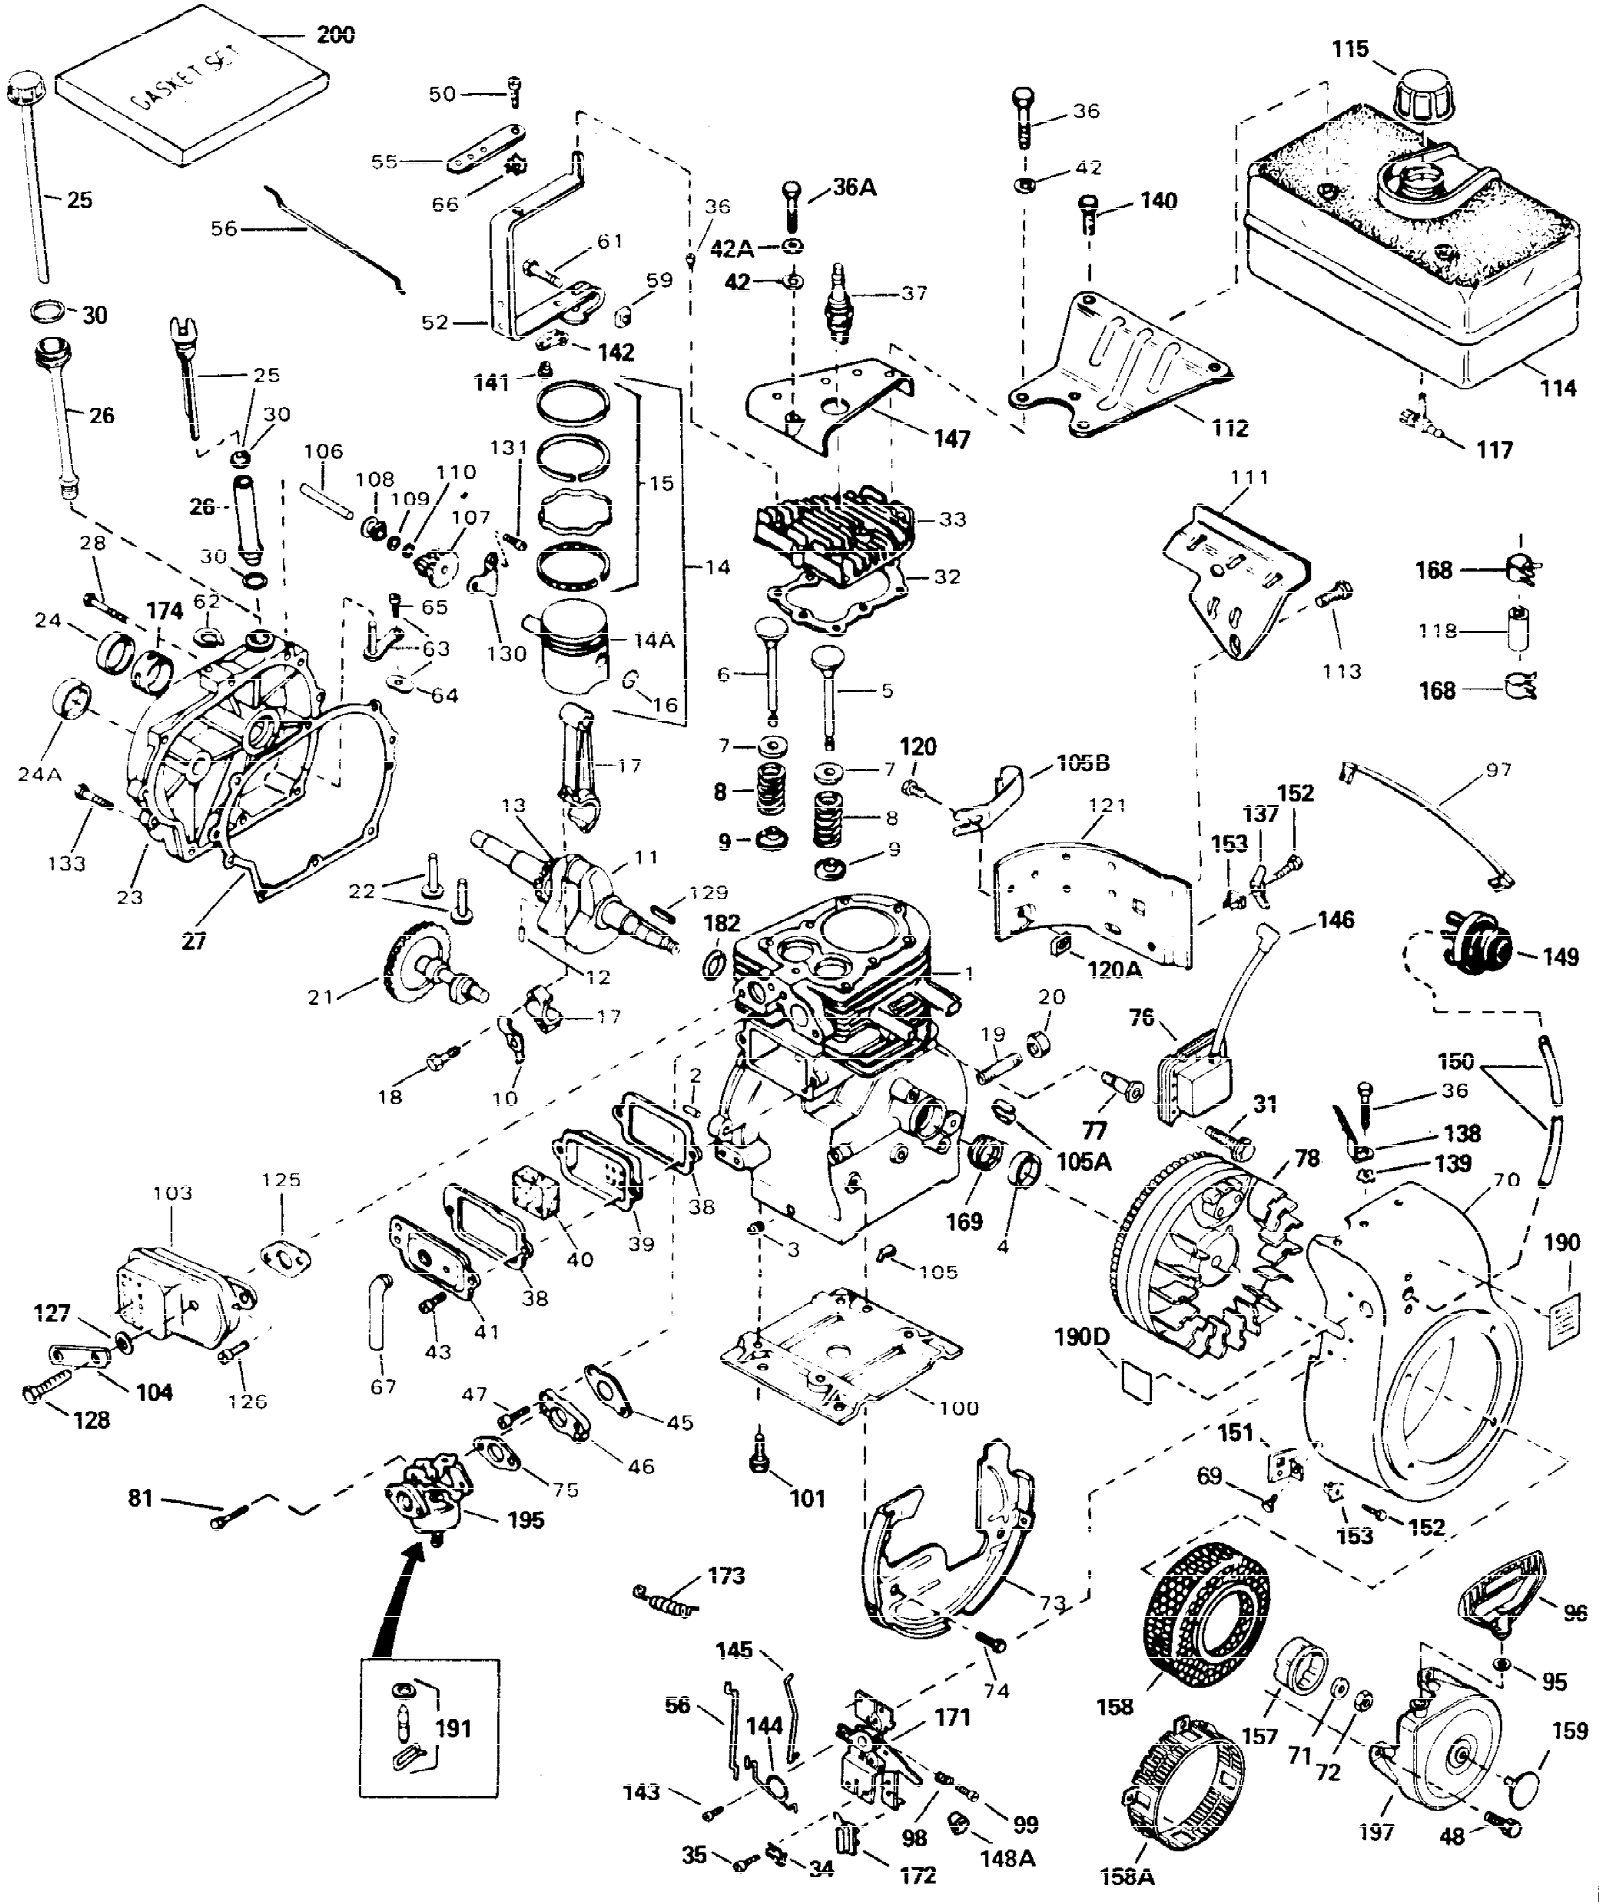

ILLUSTRATION SHOWS TYPICAL PARTS ONLY. ORDER BY PART NUMBER. PARTS NOT LISTED ARE SUPPLIED BY OEM.

Ref #	Part Number	Qty	Description
1	32586C	1	Cylinder (Incl. 2 & 20)
2	27652	2	Dowel Pin
15	30699C	1	Governor Rod (Incl. 15A & 15B)
15A	30700	1	Governor Yoke
15B	650494	1	Screw, 6-40 x 5/16"
16A	30205	1	Governor Bracket
16	32326A	1	Governor Lever
18	650548	1	Screw, 8-32 x 5/16"
20	32630	1	Oil Seal
25	35326	1	Blower Housing Baffle
26	650561	2	Screw, 1/4-20 x 5/8"
30	35272	1	Crankshaft
35	29826	1	Screw, 10-32 x 3/4"
36	29918	1	Lock Washer
37	29216	1	Lock Nut, 10-32
38	29642	1	Retaining Ring
40	34517	1	Piston, Pin & Ring Set (Std.)
40	34518	1	Piston, Pin & Ring Set (.010" OS)
40	34519	1	Piston, Pin & Ring Set (.020" OS)
41	32592B	1	Piston & Pin Ass'y. (Std.) (Incl. 43)
41	32593B	1	Piston & Pin Ass'y. (.010" OS) (Incl. 43)
41	32594B	1	Piston & Pin Ass'y. (.020" OS) (Incl. 43)
42	32595	1	Ring Set (Std.)
42	32596	1	Ring Set (.010" OS)
42	32597	1	Ring Set (.020" OS)
43	27888	2	Piston Pin Retaining Ring
45	32591C	1	Connecting Rod Ass'y. (Incl. 46 & 49)
46	650662C	2	Connecting Rod Bolt
48	34034	2	Valve Lifter
49	34242	1	Oil Dipper
50	32115	1	Camshaft (MCR)
60	30622A	1	Blower Housing Extension
65	650128	1	Screw, 10-24 x 1/2"
69	30684	1	* Cylinder Cover Gasket
70	31303C	1	Cylinder Cover (Incl. 71, 75 & 80)
71	31546	1	Crankshaft Bushing
72	27642	2	Oil Drain Plug
75	28427	1	Oil Seal
80	31845	1	Governor Shaft
81	30590A	1	Washer
82	30591	1	Governor Gear Ass'y. (Incl. 81)
83	30588A	1	Governor Spool
84	29193	1	Retaining Ring
86	650488	7	Screw, 1/4-20 x 1-1/4"
87	650493	1	Screw, 1/4-20 x 1-3/4"
89	32589	1	Flywheel Key
90	611087	1	Flywheel
92	650815	1	Belleville Washer
93	8116	1	Flywheel Nut
94	33450	1	Lock Nut, 10-32
95	30886A	1	Extension Spring
96	30845A	1	R.P.M. Adjusting Bolt
99	32328	1	R.P.M. Adjusting Bracket
100	34443A	1	Solid State Ignition
101	610118	1	Spark Plug Cover