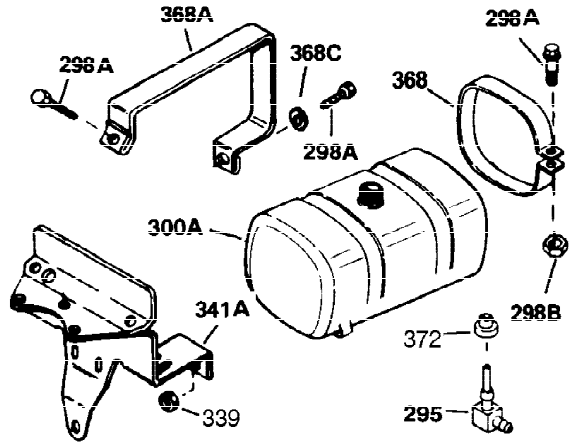

OPTIONAL SPARK ARREST
MUFFLER