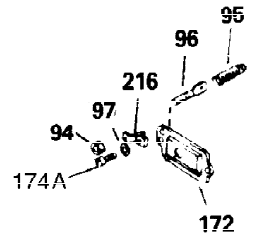

OPTIONAL SPARK ARREST
MUFFLER