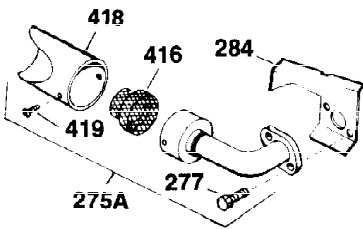

OPTIONAL SPARK ARREST
MUFFLER