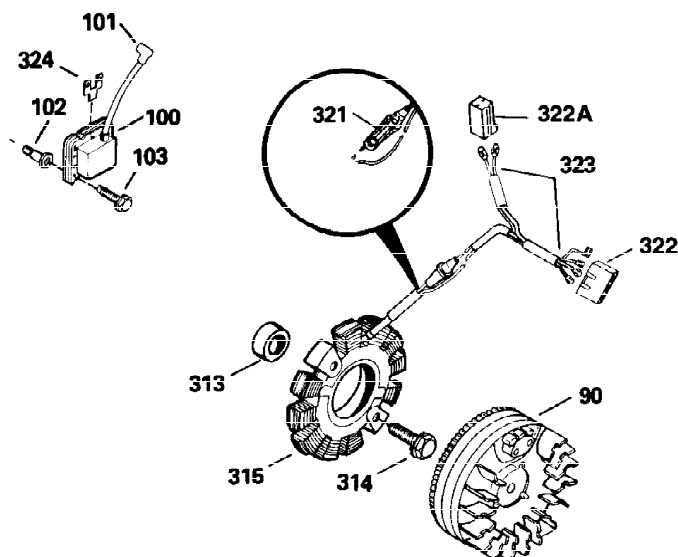

**ADD-ON ALTERNATOR  
 AC LIGHTING OR DC CHARGING**

**730571**  
 Can be used on H50-60 with stamped steel starter.

**STANDARD POINT  
 IGNITION**

**SOLID STATE**

Ref #	Part Number	Qty	Description
49	34242	1	Oil Dipper
90	611084	1	Flywheel
100	34443A	1	Solid State Ignition
101	610118	1	Spark Plug Cover
102	650872	2	Solid State Mounting Stud
103	650814	2	Screw, Torx T-15, 10-24 x 1"
110A	35234	1	Ground Wire
129	650697A	2	Screw, 5/16-18 x 2-1/2"
131	650697A	3	Screw, 5/16-18 x 2-1/2"
172	28425	1	Valve Cover
173	35350	1	Breather Tube
239	27272A	1	* Air Cleaner Gasket
242	31691	1	Air Cleaner Bracket
245	30727	1	Air Cleaner Filter
269	35865	1	* Exhaust Manifold Gasket
277A	30196	1	Screw, 5/16-18 x 3/4"
279B	26073	1	Washer
291	30962	1	Fuel Line
324	33177	1	Terminal