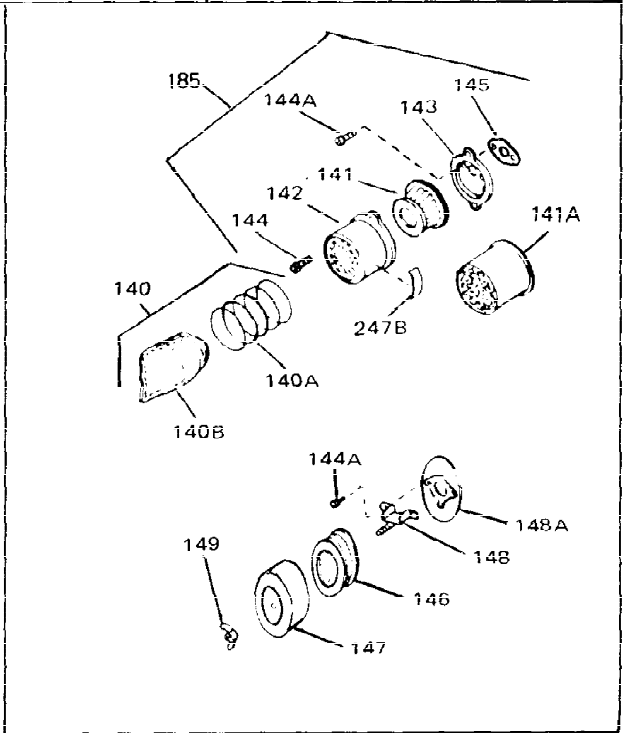

Ref #	Part Number	Qty	Description
62	26073	0	Washer, Connecting rod bolt
62	650570	0	Washer, Flat
63	650713	0	Screw, Hex hd., 5/16-18 x 5/8
63	792028	0	Screw, Hex hd. Sems, 5/16-18 x 7/8
82	26073	0	Washer, Connecting rod bolt
82	650570	0	Washer, Flat
83	650273	0	Screw
83	650713	0	Screw, Hex hd., 5/16-18 x 5/8
83	650788	0	Screw, Hex hd. spin-lock thr'd forming,
83	792028	0	Screw, Hex hd. Sems, 5/16-18 x 7/8
108	33381	0	Bracket, Lower fuel tank mtg.
109D	33383A	0	Plate, Upper fuel tank mtg.
110	30688	0	Screw, Hex hd. Sems, 1/4-20 x 1/2
112	650561	0	Screw
123	33395	0	Fitting, Fuel line
123C	33679	0	Bushing, Fuel fitting
127	26460	0	Clamp, Fuel line
128	28819	0	Spring, Fuel line
185	730127	0	Cleaner Assy., Air (Poly)
185	730164	0	Cleaner Assy., Air (Paper)
199C	391026	0	Muffler
200	650729	0	Screw
202	30209	0	Elbow, Exhaust (45ø)
204	730130	0	Muffler Adapter Kit