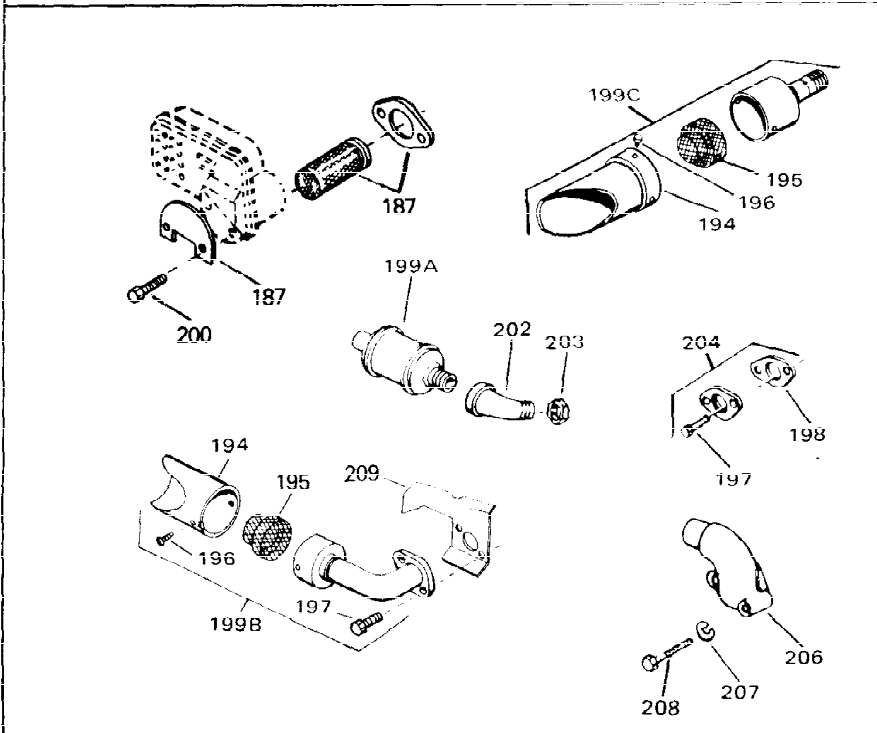

Ref #	Part Number	Qty	Description
62	26073	0	Washer, Connecting rod bolt
62	650570	0	Washer, Flat
63	650713	0	Screw, Hex hd., 5/16-18 x 5/8
63	792028	0	Screw, Hex hd. Sems, 5/16-18 x 7/8
82	26073	0	Washer, Connecting rod bolt
82	650570	0	Washer, Flat
83	650273	0	Screw
83	650713	0	Screw, Hex hd., 5/16-18 x 5/8
83	650788	0	Screw, Hex hd. spin-lock thr'd forming,
83	792028	0	Screw, Hex hd. Sems, 5/16-18 x 7/8
108	33381	0	Bracket, Lower fuel tank mtg.
109D	33383A	0	Plate, Upper fuel tank mtg.
110	30688	0	Screw, Hex hd. Sems, 1/4-20 x 1/2
112	650561	0	Screw
123	33395	0	Fitting, Fuel line
123C	33679	0	Bushing, Fuel fitting
127	26460	0	Clamp, Fuel line
128	28819	0	Spring, Fuel line
185	730127	0	Cleaner Assy., Air (Poly)
185	730164	0	Cleaner Assy., Air (Paper)
199C	391026	0	Muffler
200	650729	0	Screw
202	30209	0	Elbow, Exhaust (45ø)
204	730130	0	Muffler Adapter Kit