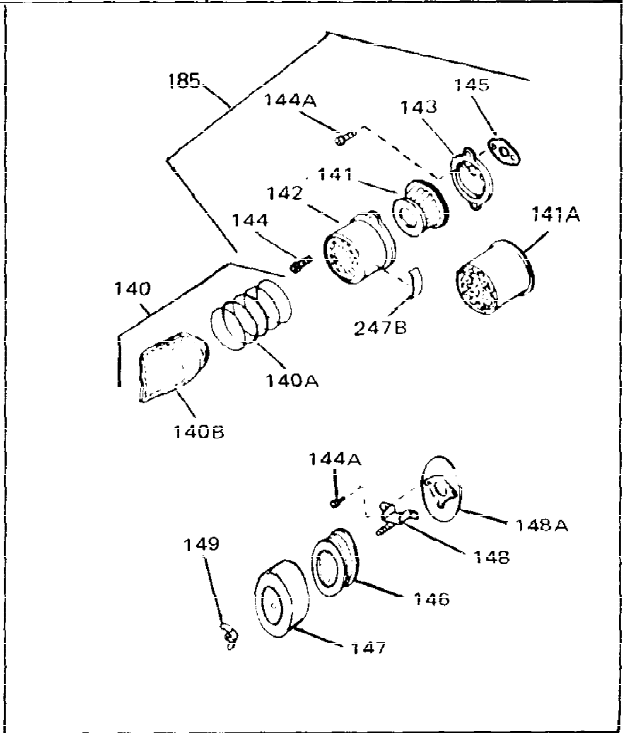

Ref #	Part Number	Qty	Description
62	26073	0	Washer, Connecting rod bolt
62	650570	0	Washer, Flat
63	650713	0	Screw, Hex hd., 5/16-18 x 5/8
63	792028	0	Screw, Hex hd. Sems, 5/16-18 x 7/8
82	26073	0	Washer, Connecting rod bolt
82	650570	0	Washer, Flat
83	650273	0	Screw
83	650713	0	Screw, Hex hd., 5/16-18 x 5/8
83	650788	0	Screw, Hex hd. spin-lock thr'd forming,
83	792028	0	Screw, Hex hd. Sems, 5/16-18 x 7/8
108A	33382	0	Bracket Assy., Fuel tank mtg.
112	650561	0	Screw
119	33387	0	Strap, Fuel tank
120	29752	0	Nut
121	650717	0	Screw
123	28584	0	Strainer & Elbow
127	26460	0	Clamp, Fuel line
128	28819	0	Spring, Fuel line
144A	28820	0	Screw
145	27272	0	Gasket, Air cleaner
146	33268	0	Element, Air cleaner
147	33269A	0	Cover, Air cleaner
148	33267	0	Bracket, Air cleaner
148A	33266	0	Bracket, Air cleaner
149	650513	0	Nut, Wing
185	730127	0	Cleaner Assy., Air (Poly)
185	730164	0	Cleaner Assy., Air (Paper)
199C	391026	0	Muffler
202	30209	0	Elbow, Exhaust (45ø)
204	730130	0	Muffler Adapter Kit
247B	31752	0	Decal, Air cleaner