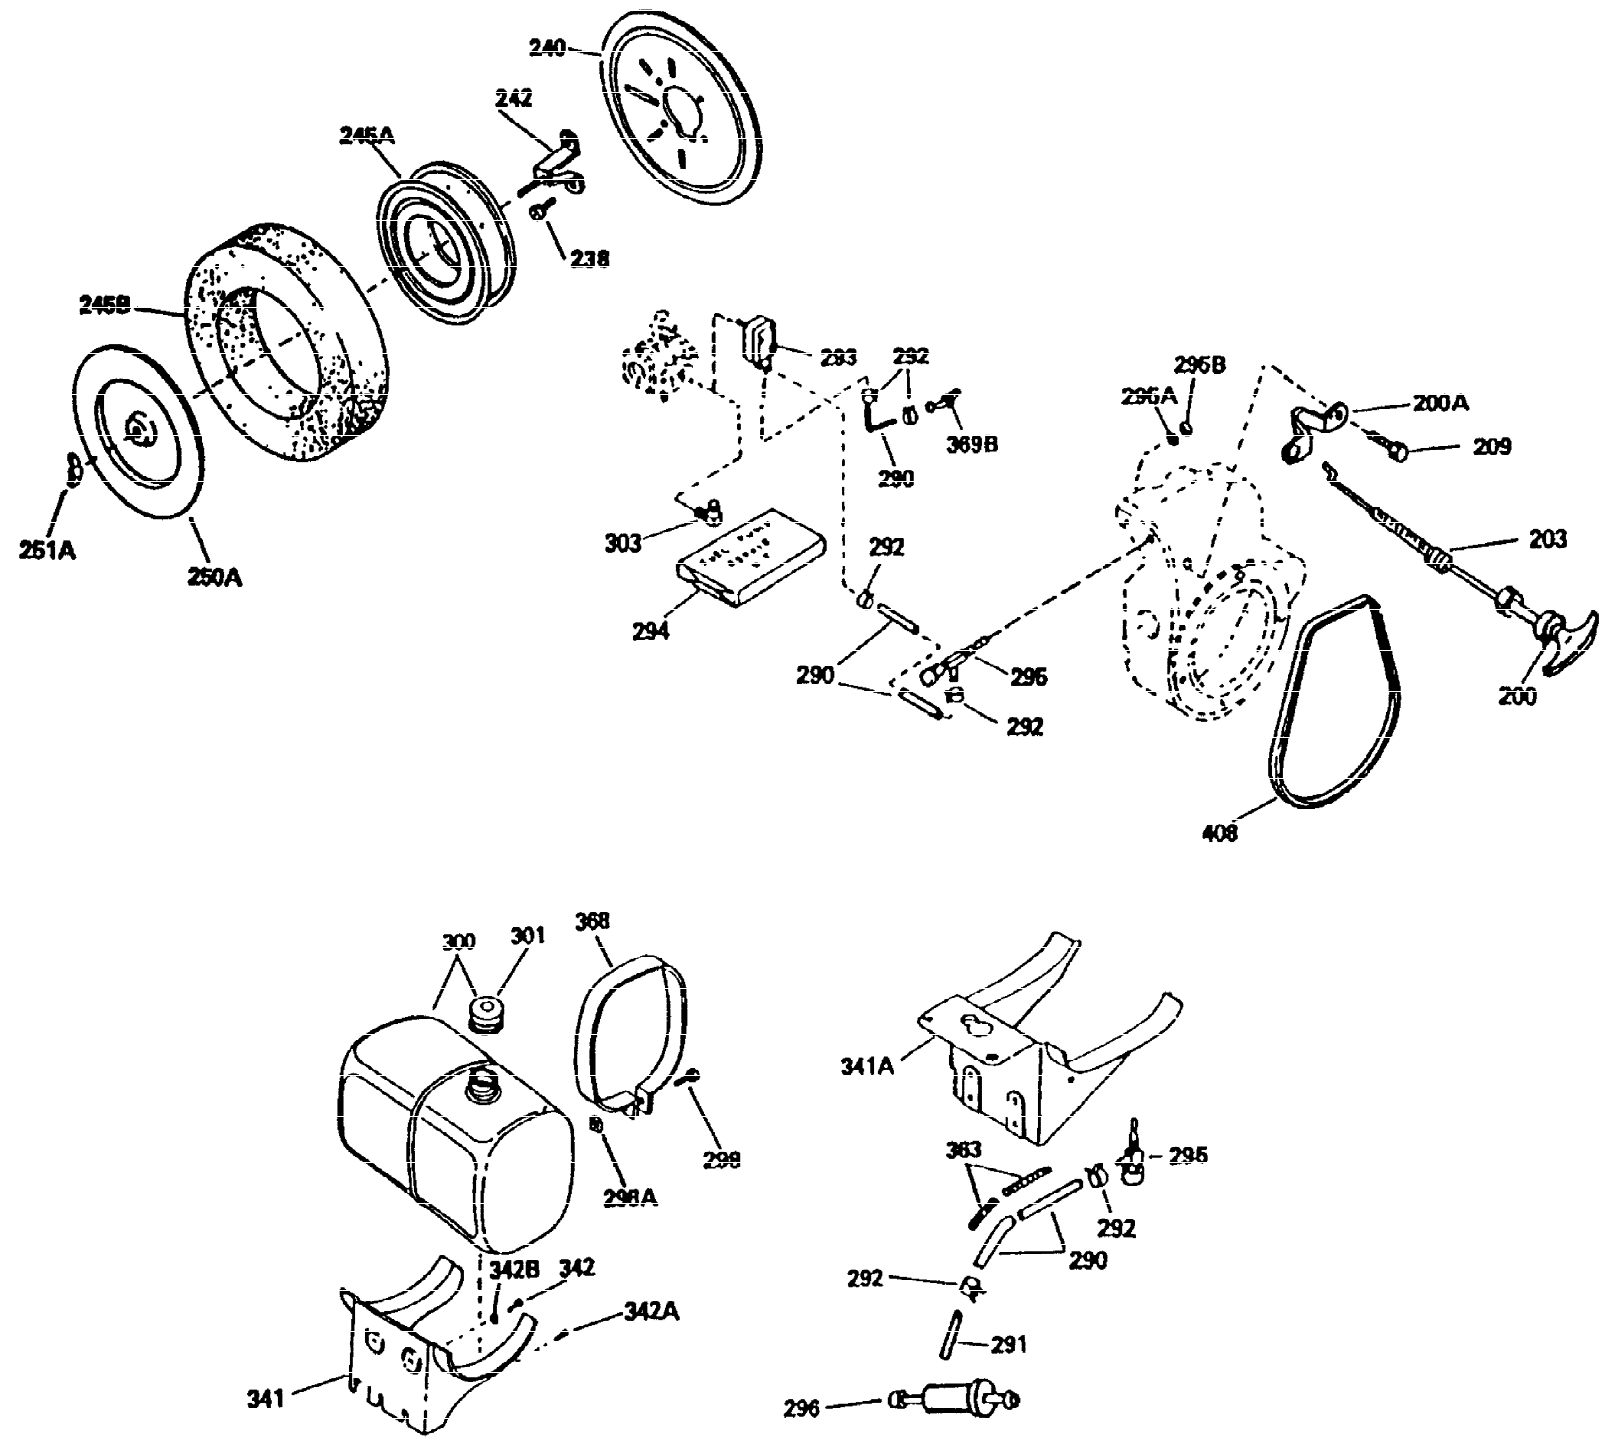

VIEW 3 of 3 ... this illustration may not depict actual equipment and is for reference only!

Ref #	Part Number	Qty	Description
16B	31965	1	Governor Spring Plate
65A	28537	1	Washer
65	650128	1	Screw, 10-24 x 1/2"
72A	28534	1	Oil Drain Plug
80	31930	1	Governor Shaft
84	29193	2	Retaining Ring
88	32426	1	Spacer
133C	650624	1	Screw, 5/16-24 x 9/16"
135	33636	1	Resistor Spark Plug (RJ17LM)
149A	31946	2	Valve Spring Cap (1/32" OS Stem)
149C	20810	2	Valve Pin
238	650399	2	Screw, 10-32 x 5/8"
242A	32907B	1	Air Cleaner Bracket
242	34065	1	Air Cleaner Bracket
246	30767	1	Spacer
251	650513	1	Wing Nut, 1/4-20
265	33035	1	Cylinder Head Cover
290	30705	1	Fuel Line
292	26460	2	Fuel Line Clamp
295	29683	1	Fuel Shut Off Valve
298D	26073	1	Washer
298C	8274	1	Washer
298B	650713	1	Screw, 5/16-18 x 5/8"
298A	650456	2	Lock Nut, 1/4-20
298	650451	2	Screw, 1/4-20 x 1"
300	31977	1	Fuel Tank
341	31978	1	Fuel Tank Bracket
342	650561	2	Screw, 1/4-20 x 5/8"
355	590701	1	Starter Handle
368	31979	2	Fuel Tank Strap
436B	650399	2	Screw, 10-32 x 5/8"