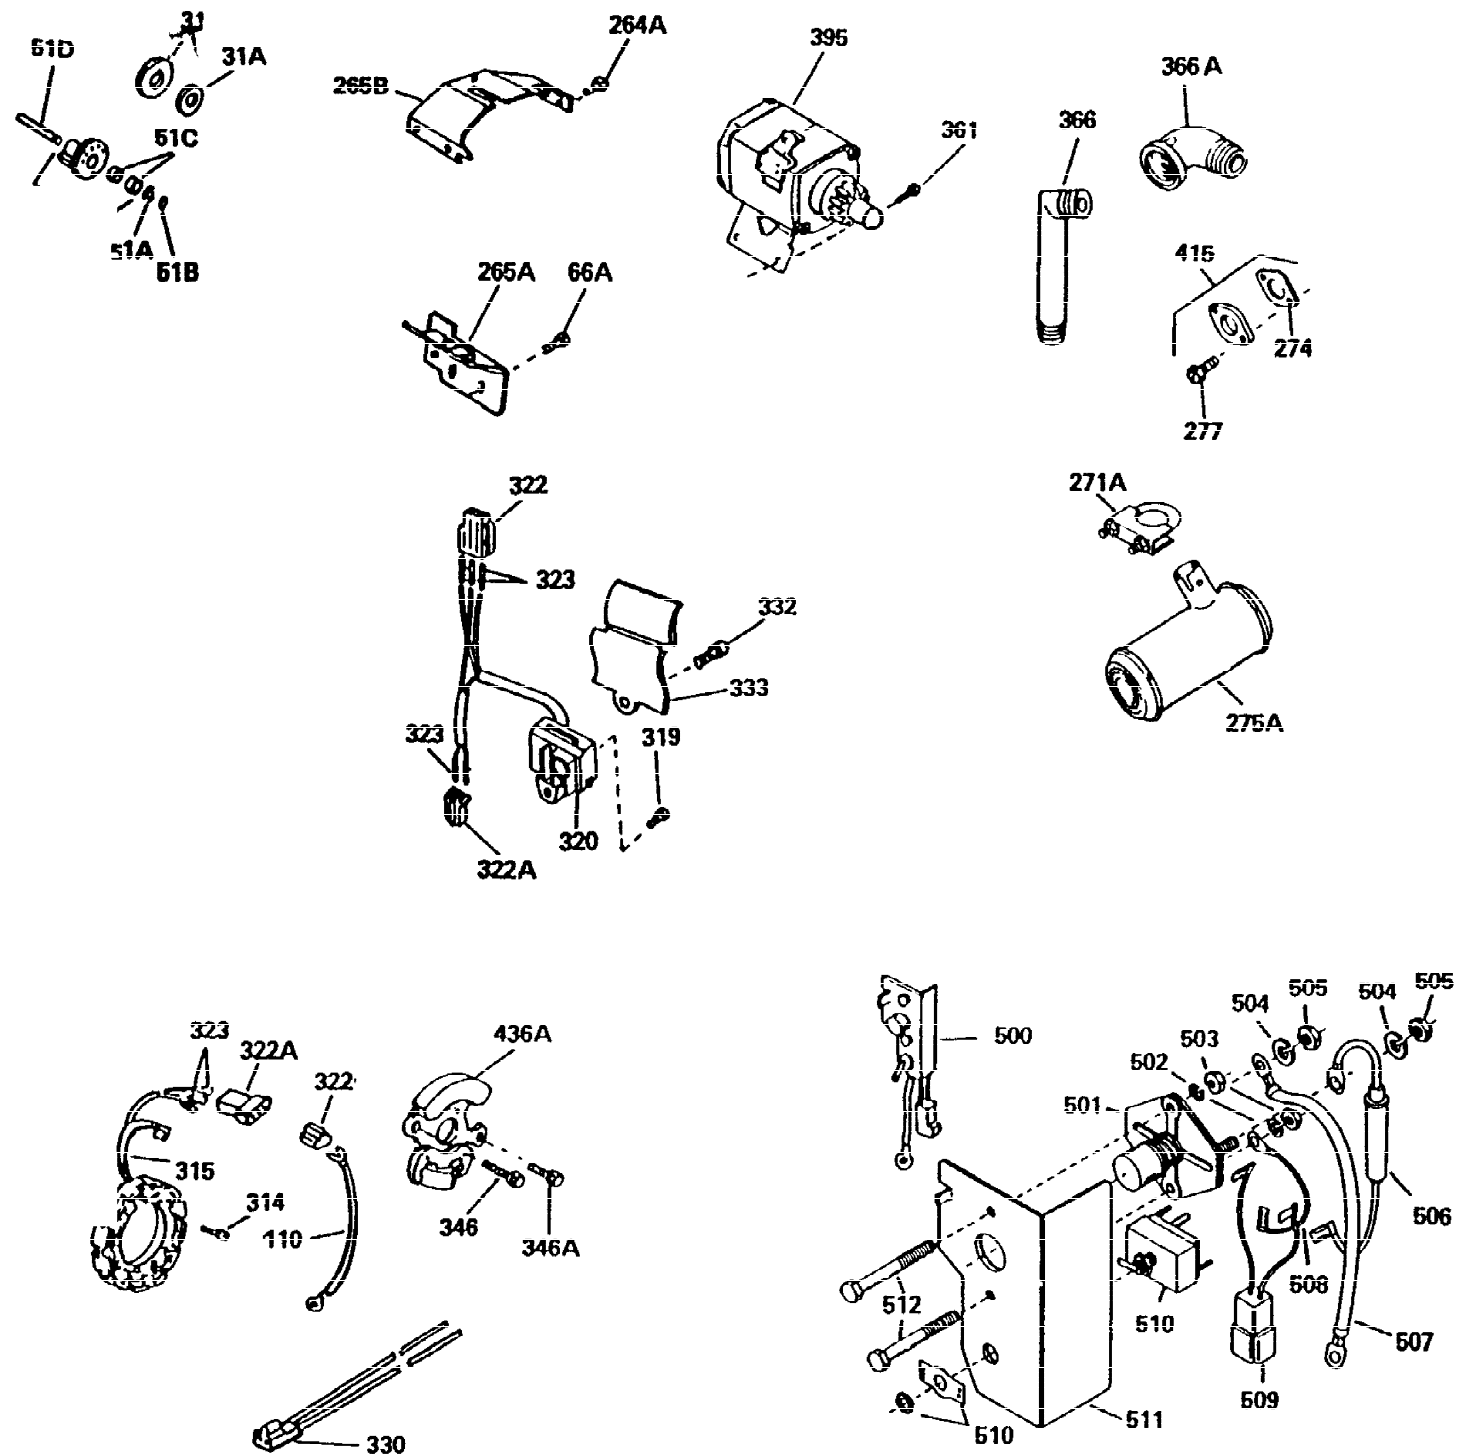

VIEW 2 of 3 ... this illustration may not depict actual equipment and is for reference only!

Ref #	Part Number	Qty	Description
16B	31965	1	Governor Spring Plate
65	650128	1	Screw, 10-24 x 1/2"
65A	28537	1	Washer
72A	28534	1	Oil Drain Plug
80	31930	1	Governor Shaft
84	29193	2	Retaining Ring
88	32426	1	Spacer
133C	650624	1	Screw, 5/16-24 x 9/16"
135	33636	1	Resistor Spark Plug (RJ17LM)
149A	31946	2	Valve Spring Cap (1/32" OS Stem)
149C	20810	2	Valve Pin
242A	32907B	1	Air Cleaner Bracket
246	30767	1	Spacer
251	650513	1	Wing Nut, 1/4-20
265	33035	1	Cylinder Head Cover
298D	26073	1	Washer
298C	8274	1	Washer
298B	650713	1	Screw, 5/16-18 x 5/8"
298A	650456	2	Lock Nut, 1/4-20
319	650595	1	Screw, 5/16-24 x 3/8"
355	590701	1	Starter Handle
366A	32042	1	Muffler Nipple
436B	650399	2	Screw, 10-32 x 5/8"