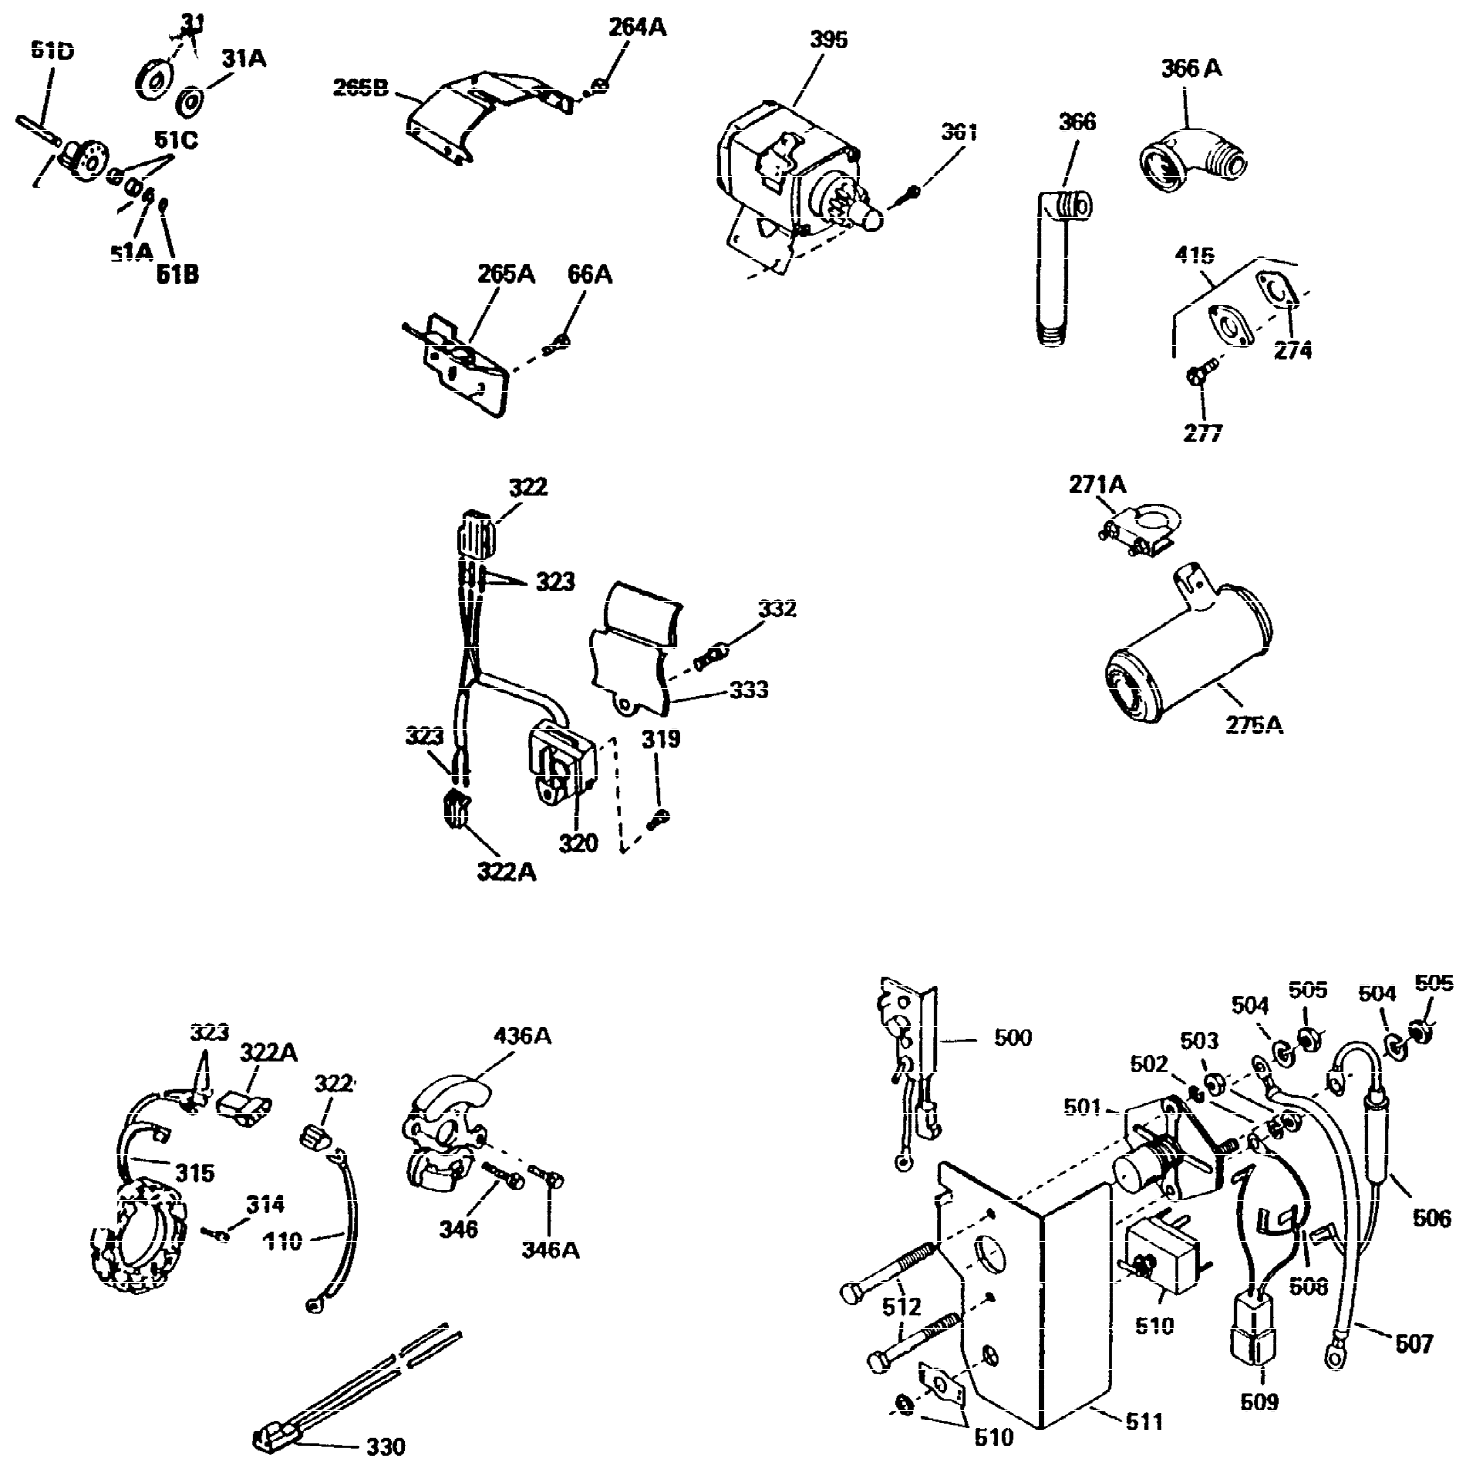

VIEW 2 of 3 ... this illustration may not depict actual equipment and is for reference only!

Ref #	Part Number	Qty	Description
3	650797	1	Screw, 5/16-18 x 1/2"
16B	31965	1	Governor Spring Plate
65A	28537	1	Washer
65	650128	1	Screw, 10-24 x 1/2"
72A	28534	1	Oil Drain Plug
80	31930	1	Governor Shaft
84	29193	2	Retaining Ring
88	32426	1	Spacer
135	33636	1	Resistor Spark Plug (J8C/356)
149C	20810	2	Valve Pin
149A	31946	2	Valve Spring Cap (1/32" OS Stem)
183	31990	1	Choke Bracket
242A	32907B	1	Air Cleaner Bracket
246	30767	1	Spacer
251	650513	1	Wing Nut, 1/4-20
265	33035	1	Cylinder Head Cover
298D	26073	1	Washer
298C	8274	1	Washer
298B	650713	1	Screw, 5/16-18 x 5/8"
298A	650456	2	Lock Nut, 1/4-20
305	35574	1	Oil Fill Tube
314	650521	2	Screw, 10-32 x 1-1/8"
315	611214	1	Alternator Coil (20 Amp)(Incl. 322 - 323)
319	650595	2	Screw, 5/16-24 x 3/8"
319	651026	1	Screw, 1/4-20 x 1/2"
320	611215	1	Regulator (20 Amp)
322	610824	1	Connector Body
322A	610921	1	Connector Body
323	610922	1	Terminal
355	590701	1	Starter Handle
361	650781	2	Screw, 5/16-18 x 11/16"
366A	32042	1	Muffler Nipple
395	33835	1	Electric Starter Motor (12 Volt)