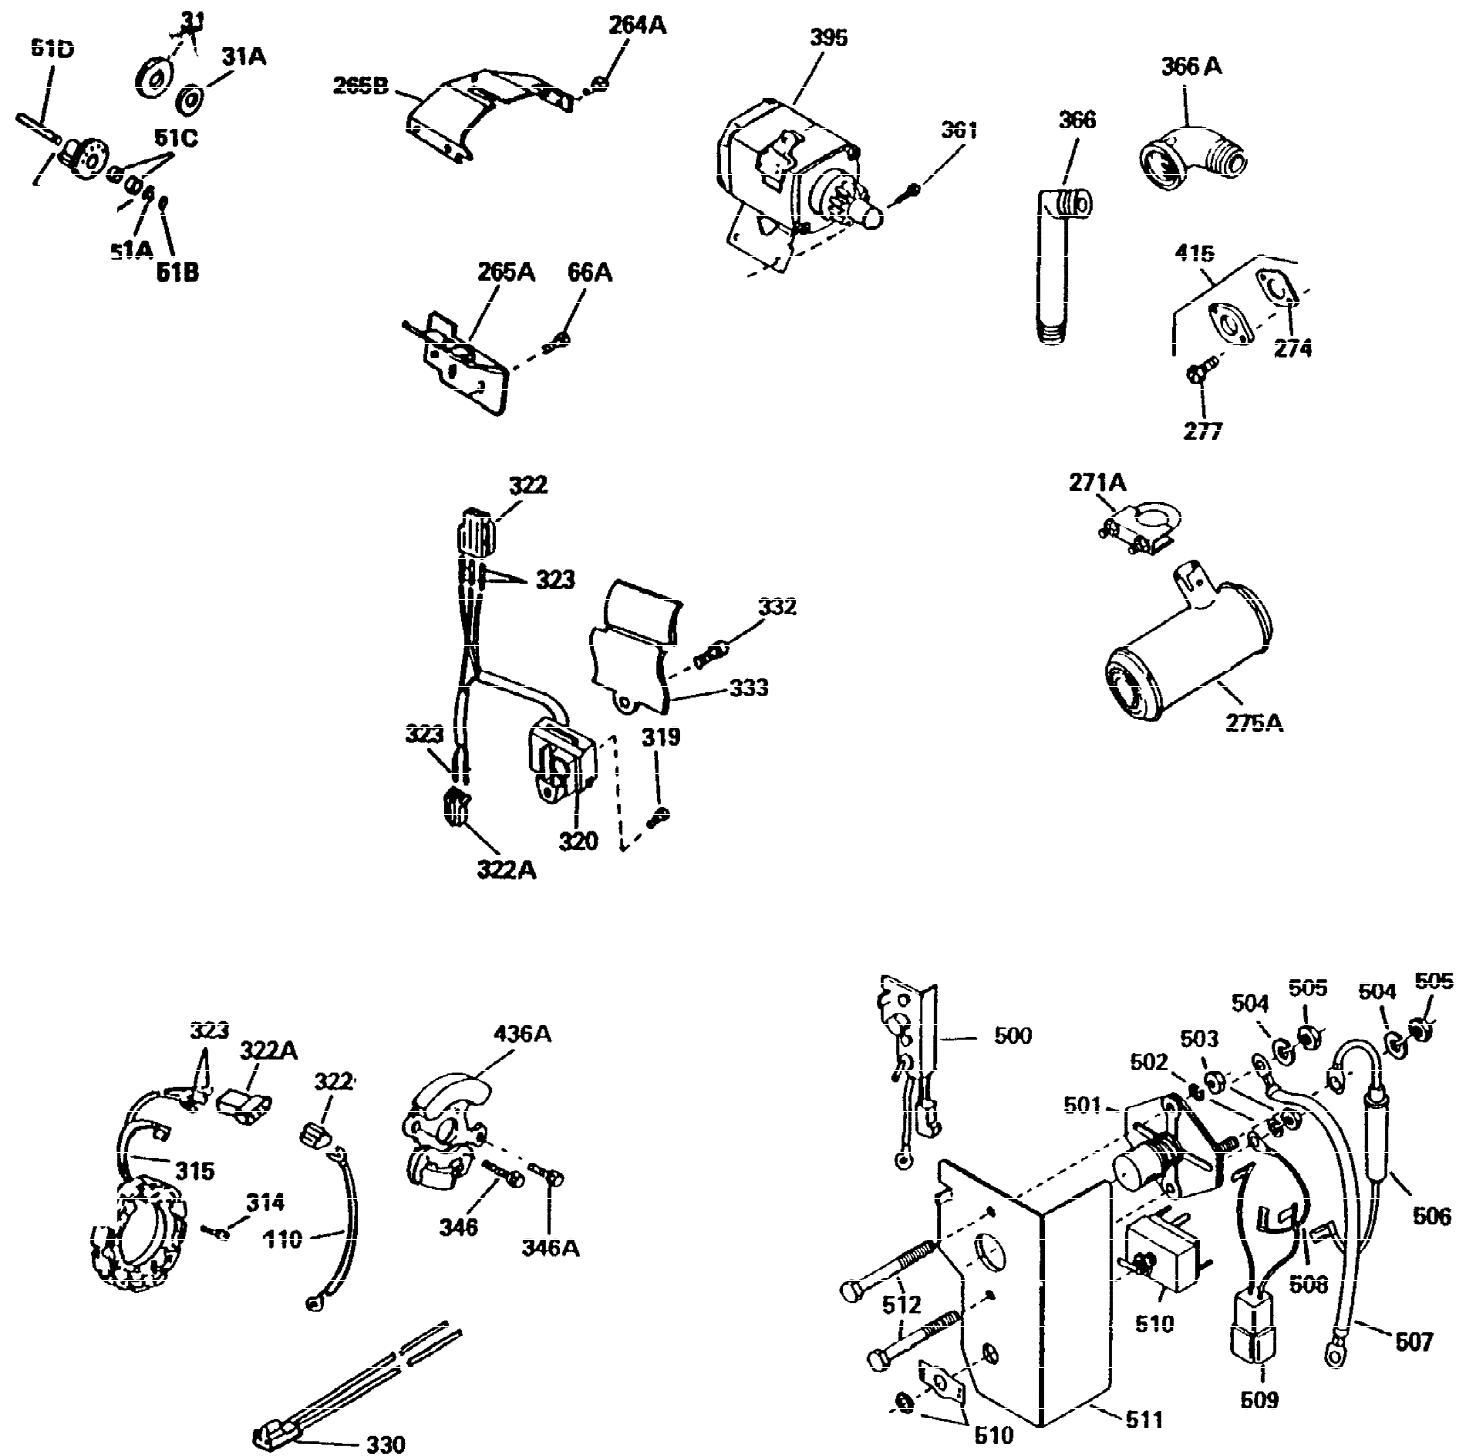

VIEW 2 of 3 ... this illustration may not depict actual equipment and is for reference only!

Ref #	Part Number	Qty	Description
3	650797	1	Screw, 5/16-18 x 1/2"
16B	31965	1	Governor Spring Plate
65	650128	1	Screw, 10-24 x 1/2"
65A	28537	1	Washer
80	31930	1	Governor Shaft
84	29193	2	Retaining Ring
88	32426	1	Spacer
135	33636	1	Resistor Spark Plug (J8C/356)
149A	31946	2	Valve Spring Cap (1/32" OS Stem)
149C	20810	2	Valve Pin
242A	32907B	1	Air Cleaner Bracket
246	30767	1	Spacer
251	650513	1	Wing Nut, 1/4-20
265	33035	1	Cylinder Head Cover
298C	8274	1	Washer
298B	650713	2	Screw, 5/16-18 x 5/8"
298A	650456	2	Lock Nut, 1/4-20
298D	26073	2	Washer
314	650521	2	Screw, 10-32 x 1-1/8"
315	610902	1	Alternator Coil (20Amp) (Incl. 322-32 3A)
319	650595	1	Screw, 5/16-24 x 3/8"
319	30063	1	Screw, Torx T-30, 1/4-20 x 1/2"
320	610996	1	Regulator
322	611201	1	Connector Body
323	610904	1	Terminal
323A	610905	2	Terminal
355	590701	1	Starter Handle
361	650781	2	Screw, 5/16-18 x 11/16"
366A	32042	1	Muffler Nipple
395	33835	1	Electric Starter Motor (12 Volt)
509	34393	1	Alternator Adapter Cord