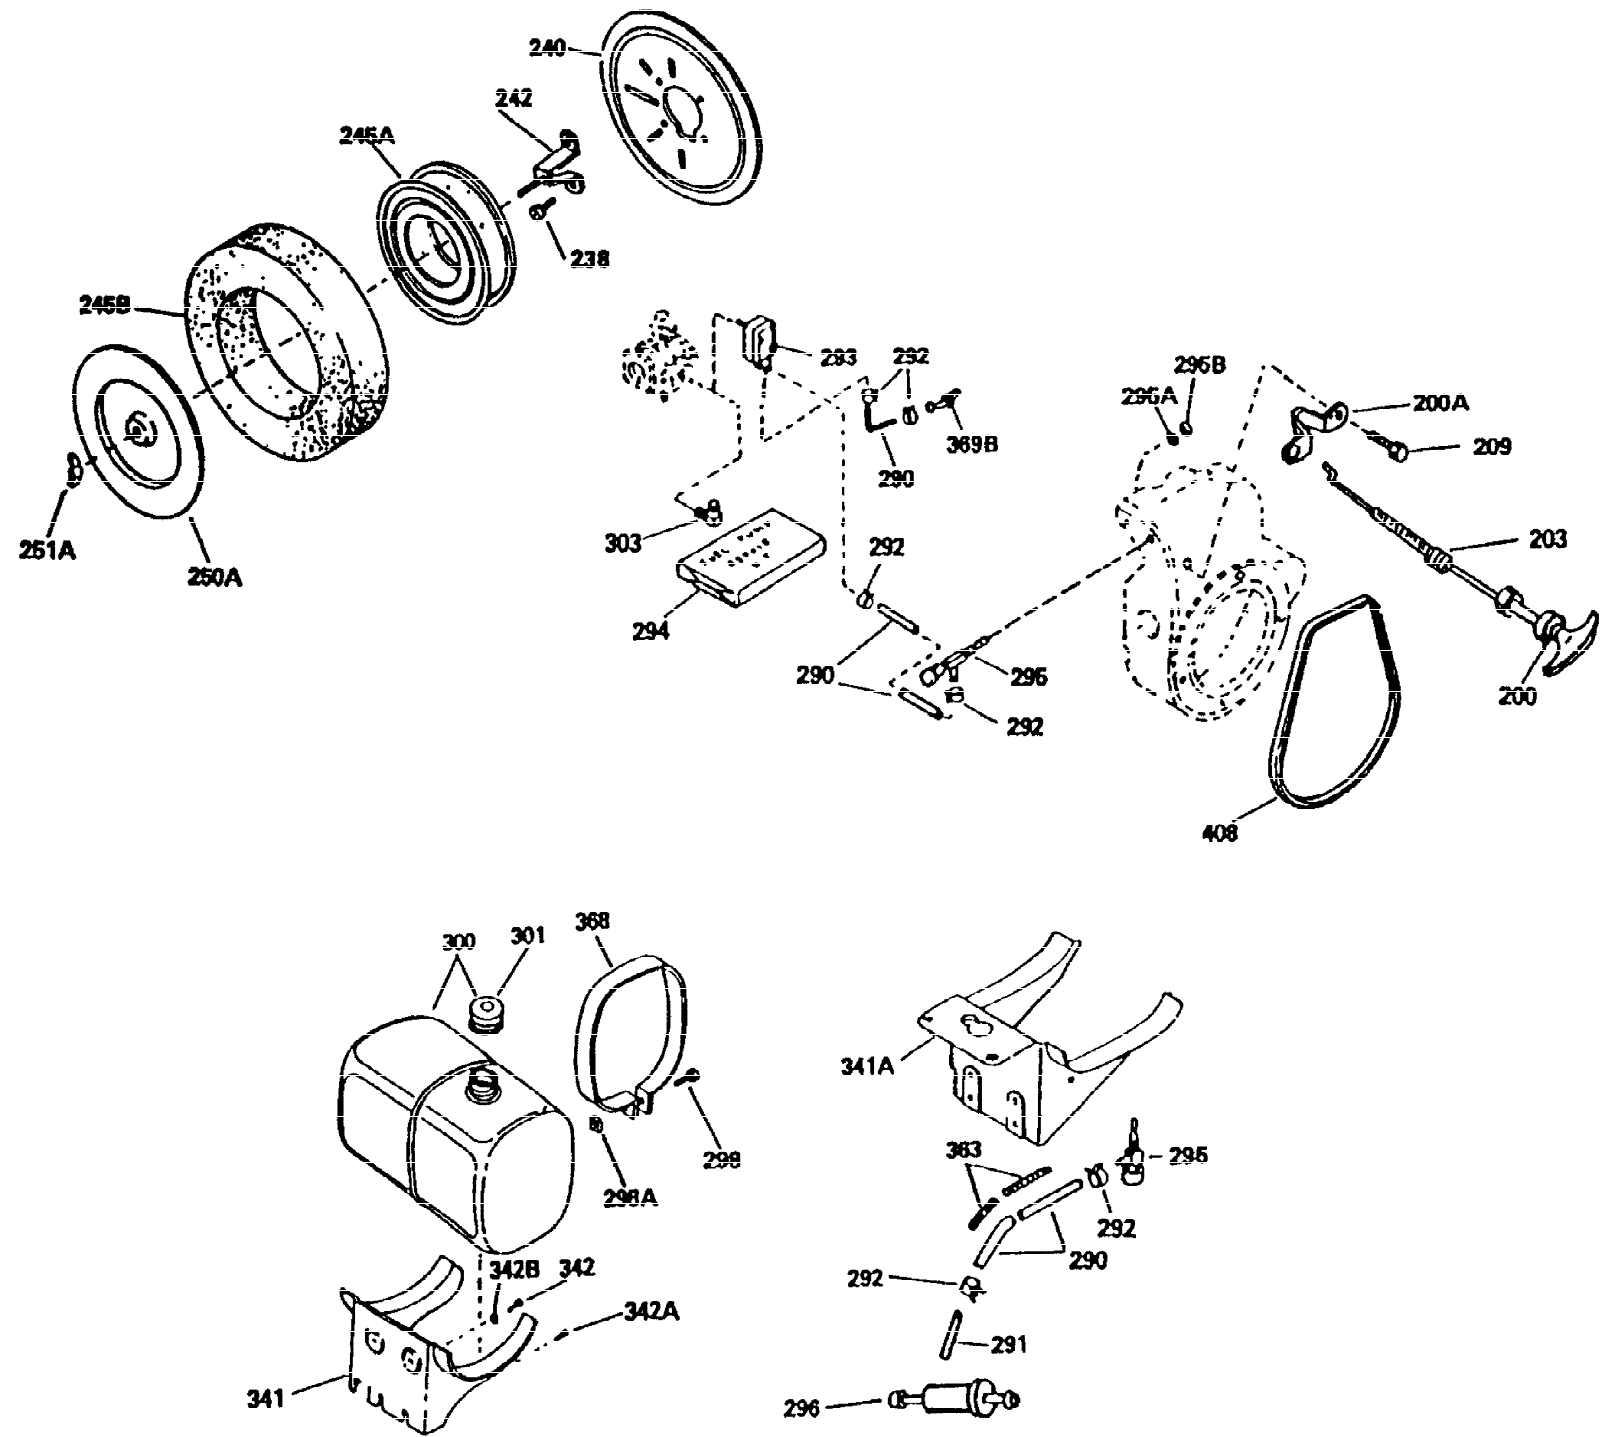

VIEW 3 of 3 ... this illustration may not depict actual equipment and is for reference only!

Ref #	Part Number	Qty	Description
3	650797	1	Screw, 5/16-18 x 1/2"
16B	31965	1	Governor Spring Plate
65A	28537	1	Washer
65	650128	1	Screw, 10-24 x 1/2"
80	31930	1	Governor Shaft
84	29193	2	Retaining Ring
88	32426	1	Spacer
135	33636	1	Resistor Spark Plug (J8C/356)
149C	20810	2	Valve Pin
149A	31946	2	Valve Spring Cap (1/32" OS Stem)
238	650399	2	Screw, 10-32 x 5/8"
242A	32907B	1	Air Cleaner Bracket
242	34065	1	Air Cleaner Bracket
246	30767	1	Spacer
251	650513	1	Wing Nut, 1/4-20
265	33035	1	Cylinder Head Cover
290	30705	1	Fuel Line
292	26460	2	Fuel Line Clamp
295	29683	1	Fuel Shut Off Valve
298D	26073	2	Washer
298	650451	2	Screw, 1/4-20 x 1"
298C	8274	1	Washer
298B	650713	2	Screw, 5/16-18 x 5/8"
298A	650456	2	Lock Nut, 1/4-20
300	31977	1	Fuel Tank
323A	610905	2	Terminal
341	31978	1	Fuel Tank Bracket
342	650561	2	Screw, 1/4-20 x 5/8"
355	590701	1	Starter Handle
368	31979	2	Fuel Tank Strap